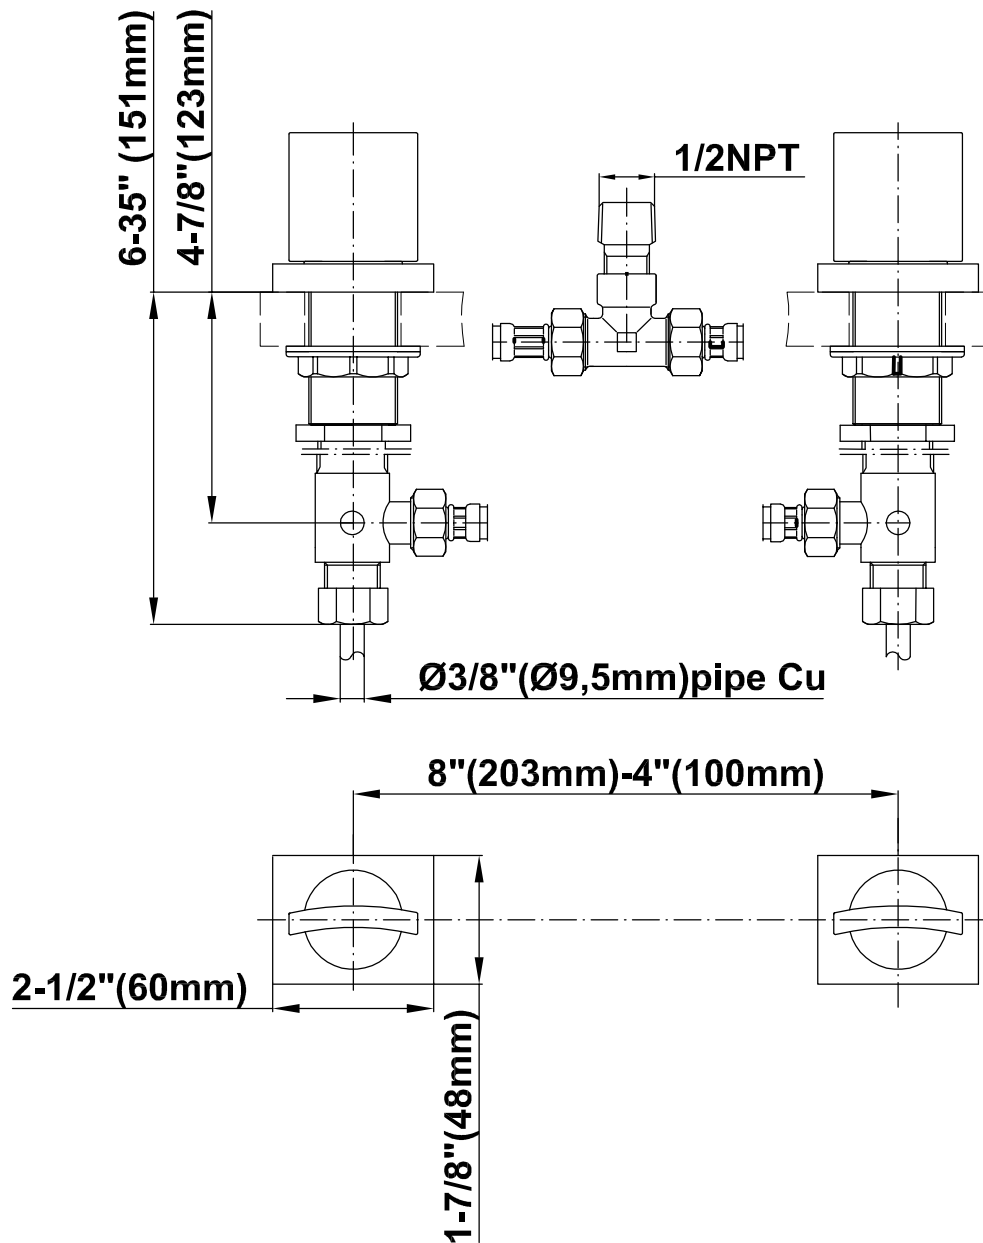

C14-VS

SADE, TARGA, LUNA Series