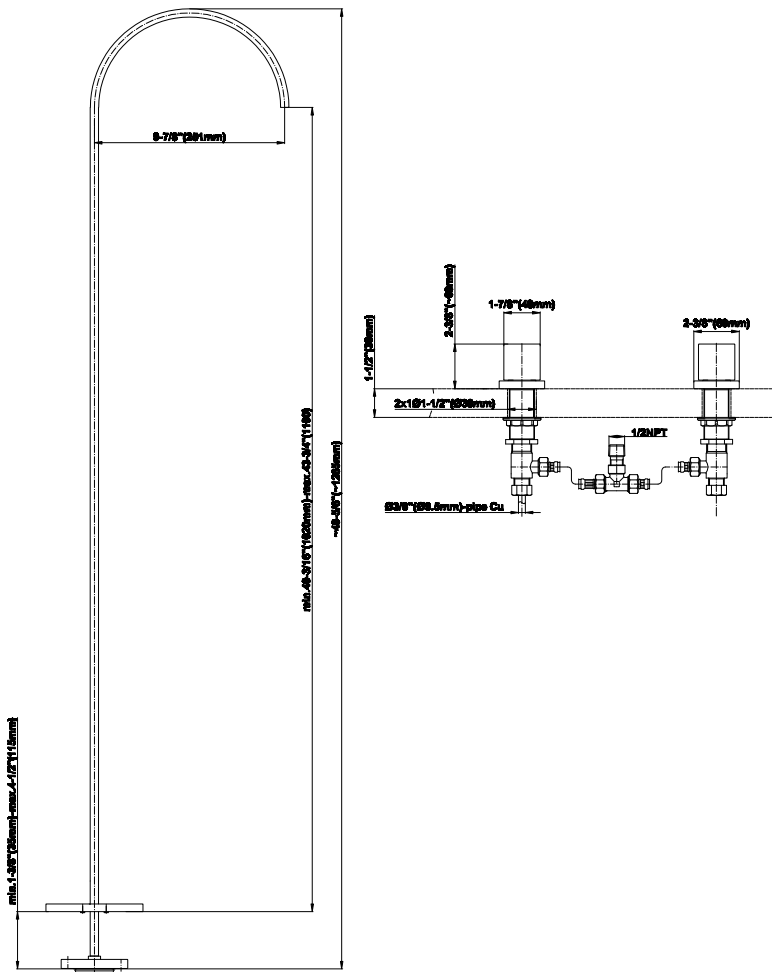

Warranty

- Limited lifetime warranty

For complete warranty information go to
www.graff-designs.com/en-nam/warranty