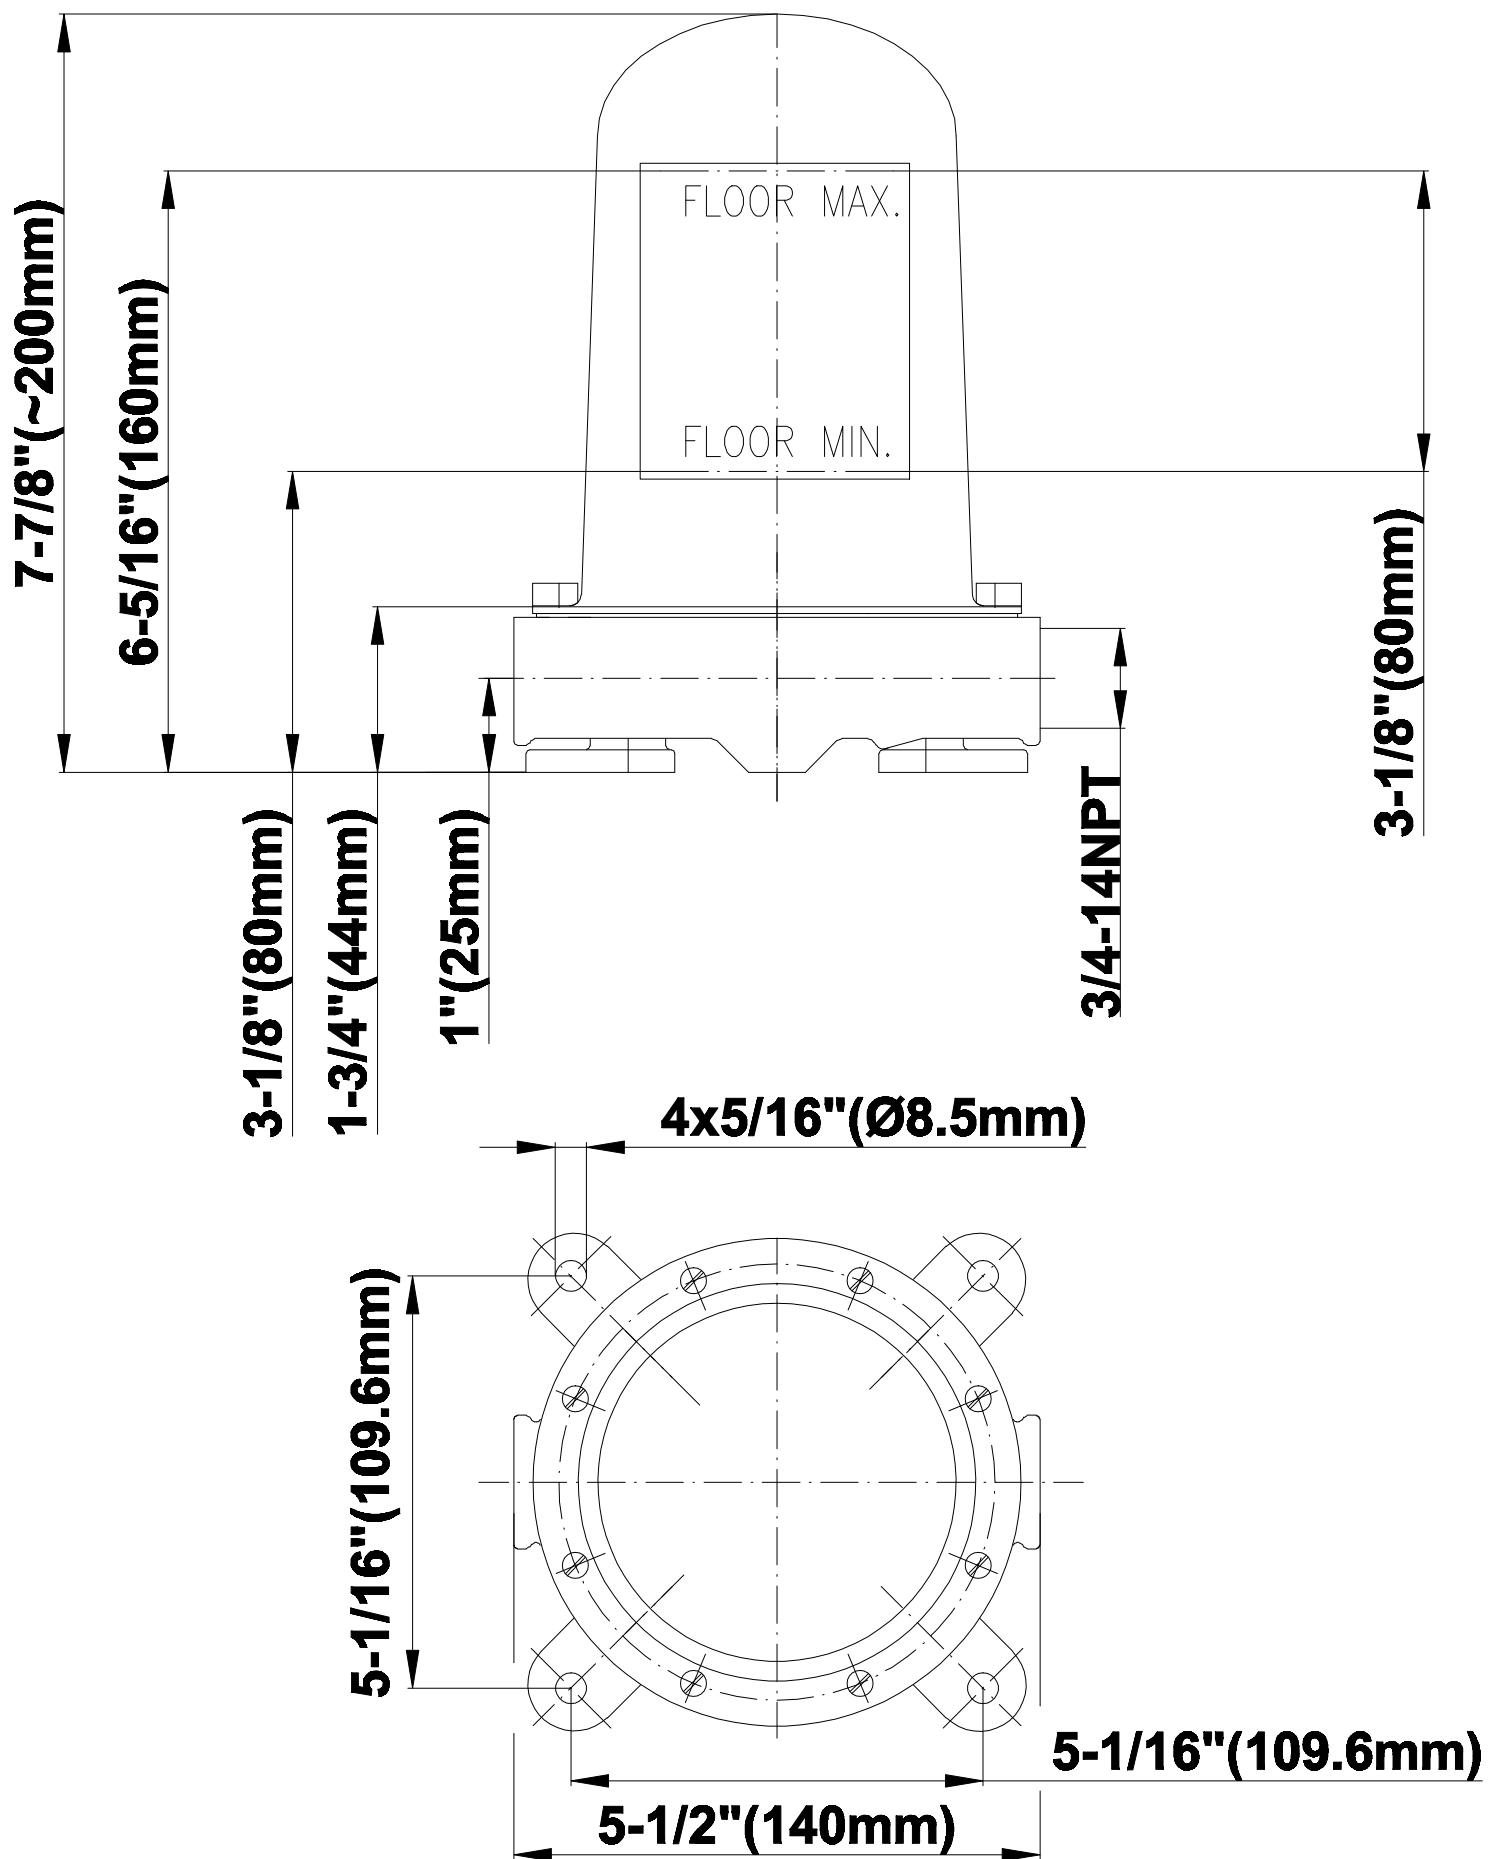

BATHROOM
Sade Floor-Mounted Vessel Filler
w/Deck-Mounted Handles
G-1815-C14

GRAFF[®]

Information

- Floor-mount installation
- Aerated flow rate ≤ 1.2 max gpm
- Deck-mounted handle installation
- 9-7/8" spout reach
- 45"-48" spout height (approximate)
- Drain assembly not included
- Handles are required to install rough
- CALGreen

G-1815-C14

Sade Collection

Floor-Mounted Vessel Filler w/Deck-Mounted Handles

GRAFF[®]
CUTTING EDGE DESIGN

Product Features

- Floor-mount installation
- Aerated flow rate < 1.2 max gpm
- Deck-Mounted handle installation
- 9-7/8" spout reach
- 45"-48" spout height (approximate)
- Drain assembly not included
- Handles are required to install rough

Architectural
White

G-1050

Rough

BATHROOM
Sade Floor-Mounted Vessel Filler -
Spout Only
G-1815-T

GRAFF®

Information

- Floor-mount installation
- Aerated Flow Rate ~2.2 gpm @60 psi
- 9-7/8" spout reach
- 45"-48" spout height (approximate)
- Drain assembly not included