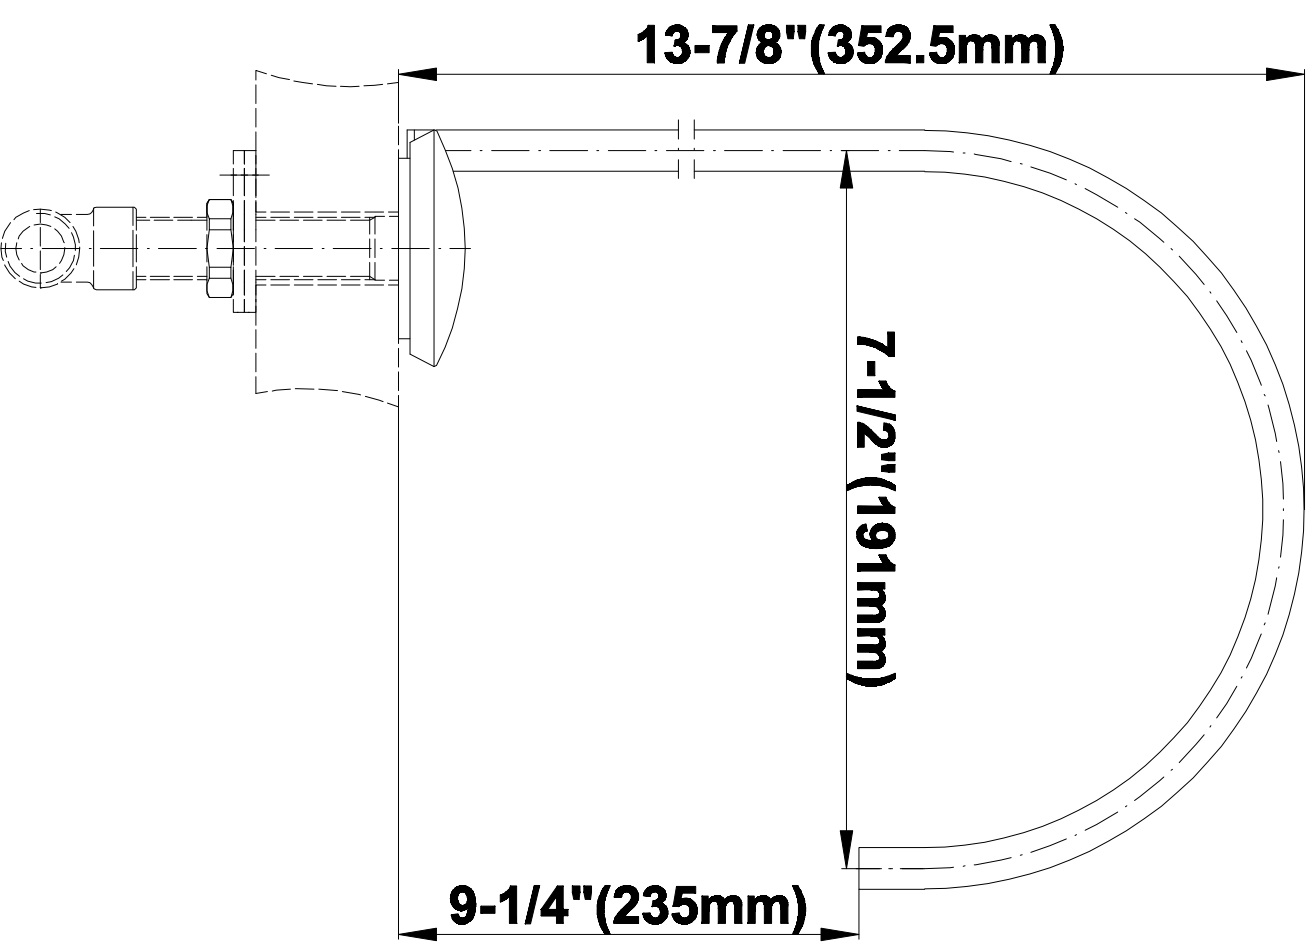

G-1811-T SPOUT

SADDE Series