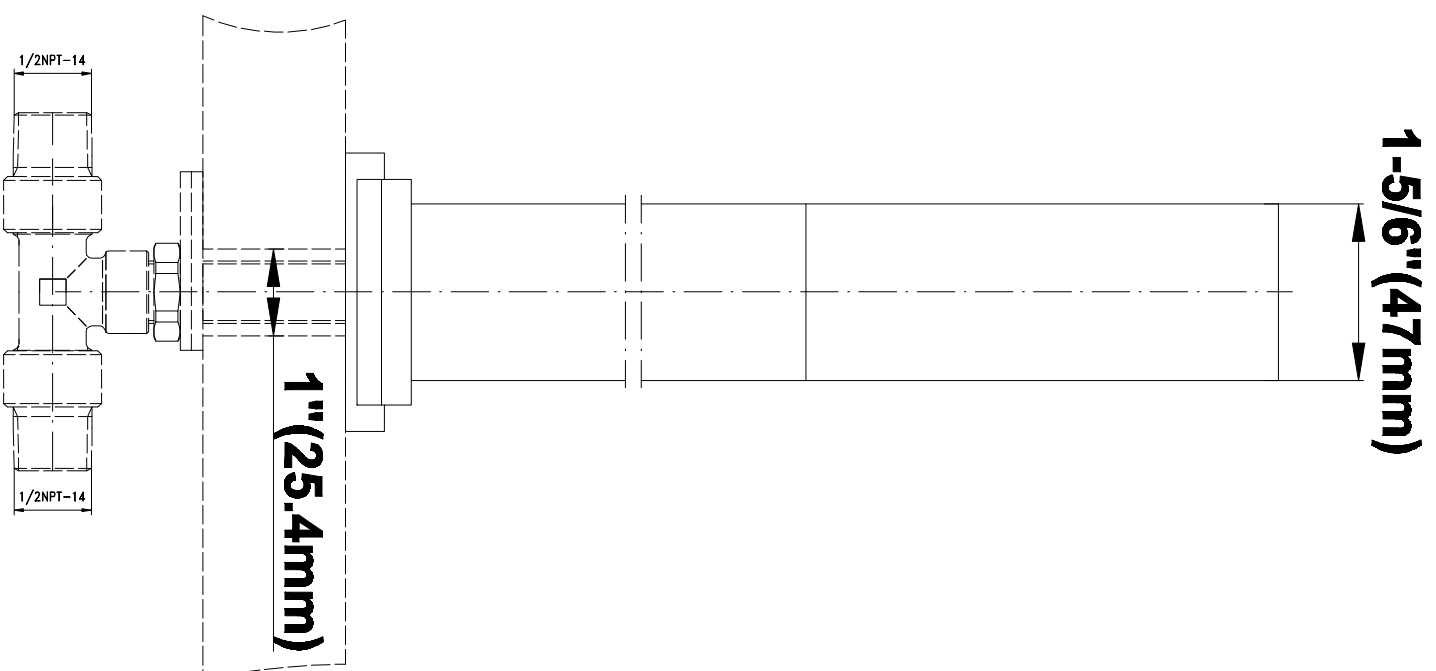

G-1811-T SPOUT

SADDE Series