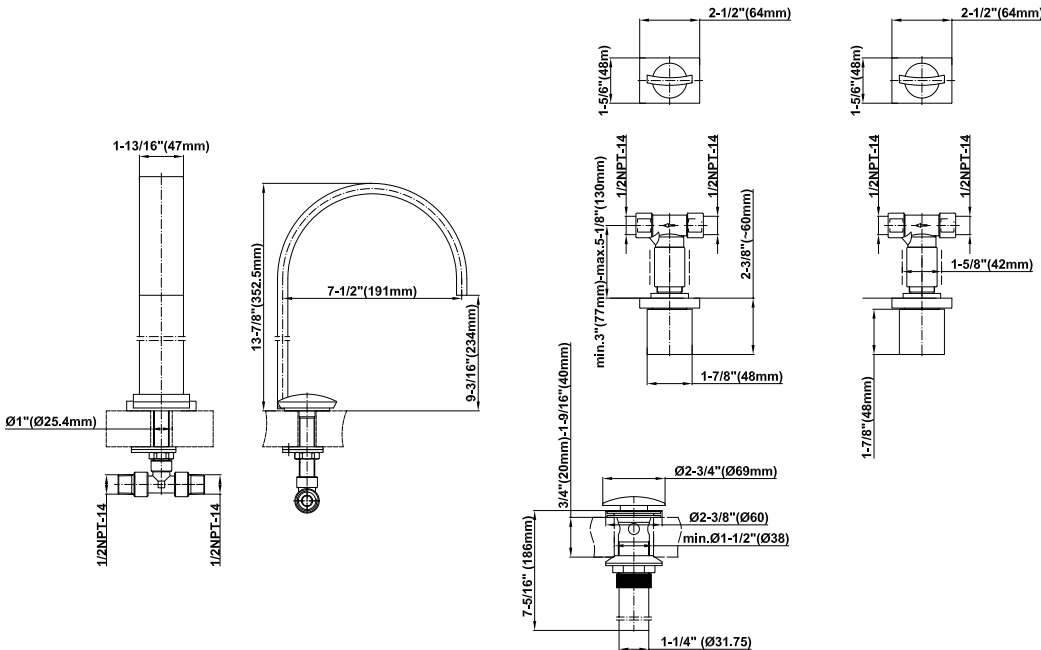

Warranty

- Limited lifetime warranty

For complete warranty information go to www.graff-designs.com/en-nam/warranty