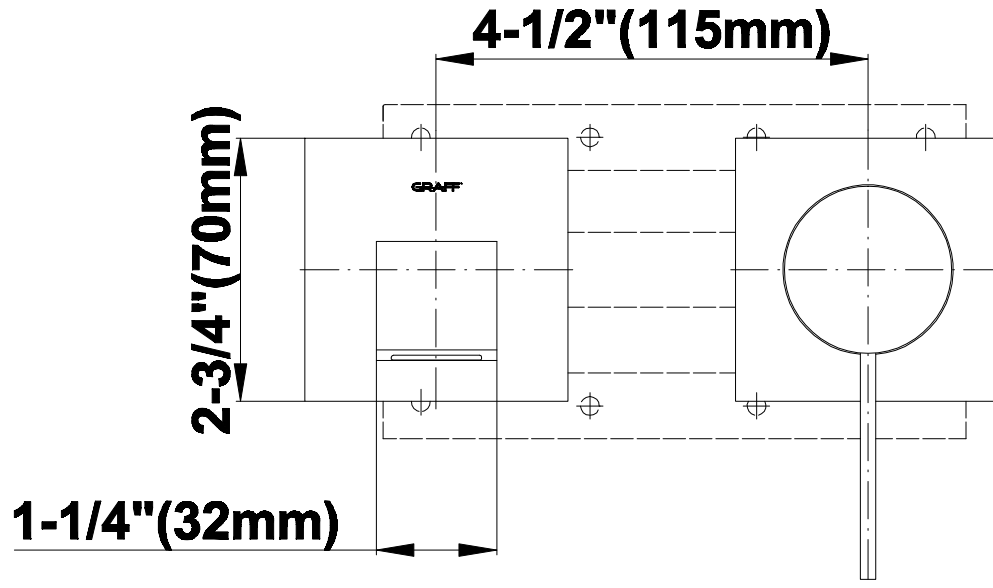

G-6236

QUBIC TRE Series

- Pressure 80PSI (5,5bar)
- - - Pressure 60PSI (4,15bar)
- · - Pressure 40PSI (2,75bar)
- Pressure 20PSI (1,4bar)