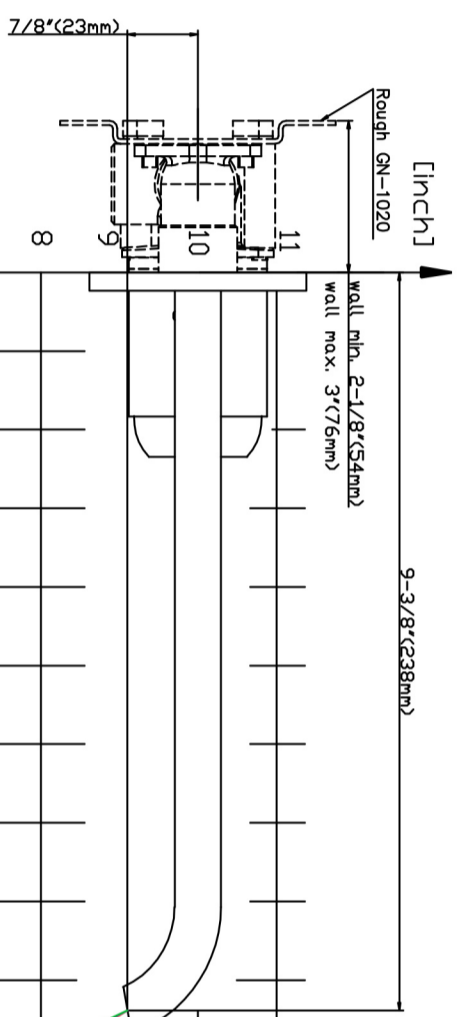

G-6236

QUBIC TRE Series

- Pressure 80PSI (5,5bar)
- - - Pressure 60PSI (4,15bar)
- · - Pressure 40PSI (2,75bar)
- Pressure 20PSI (1,4bar)