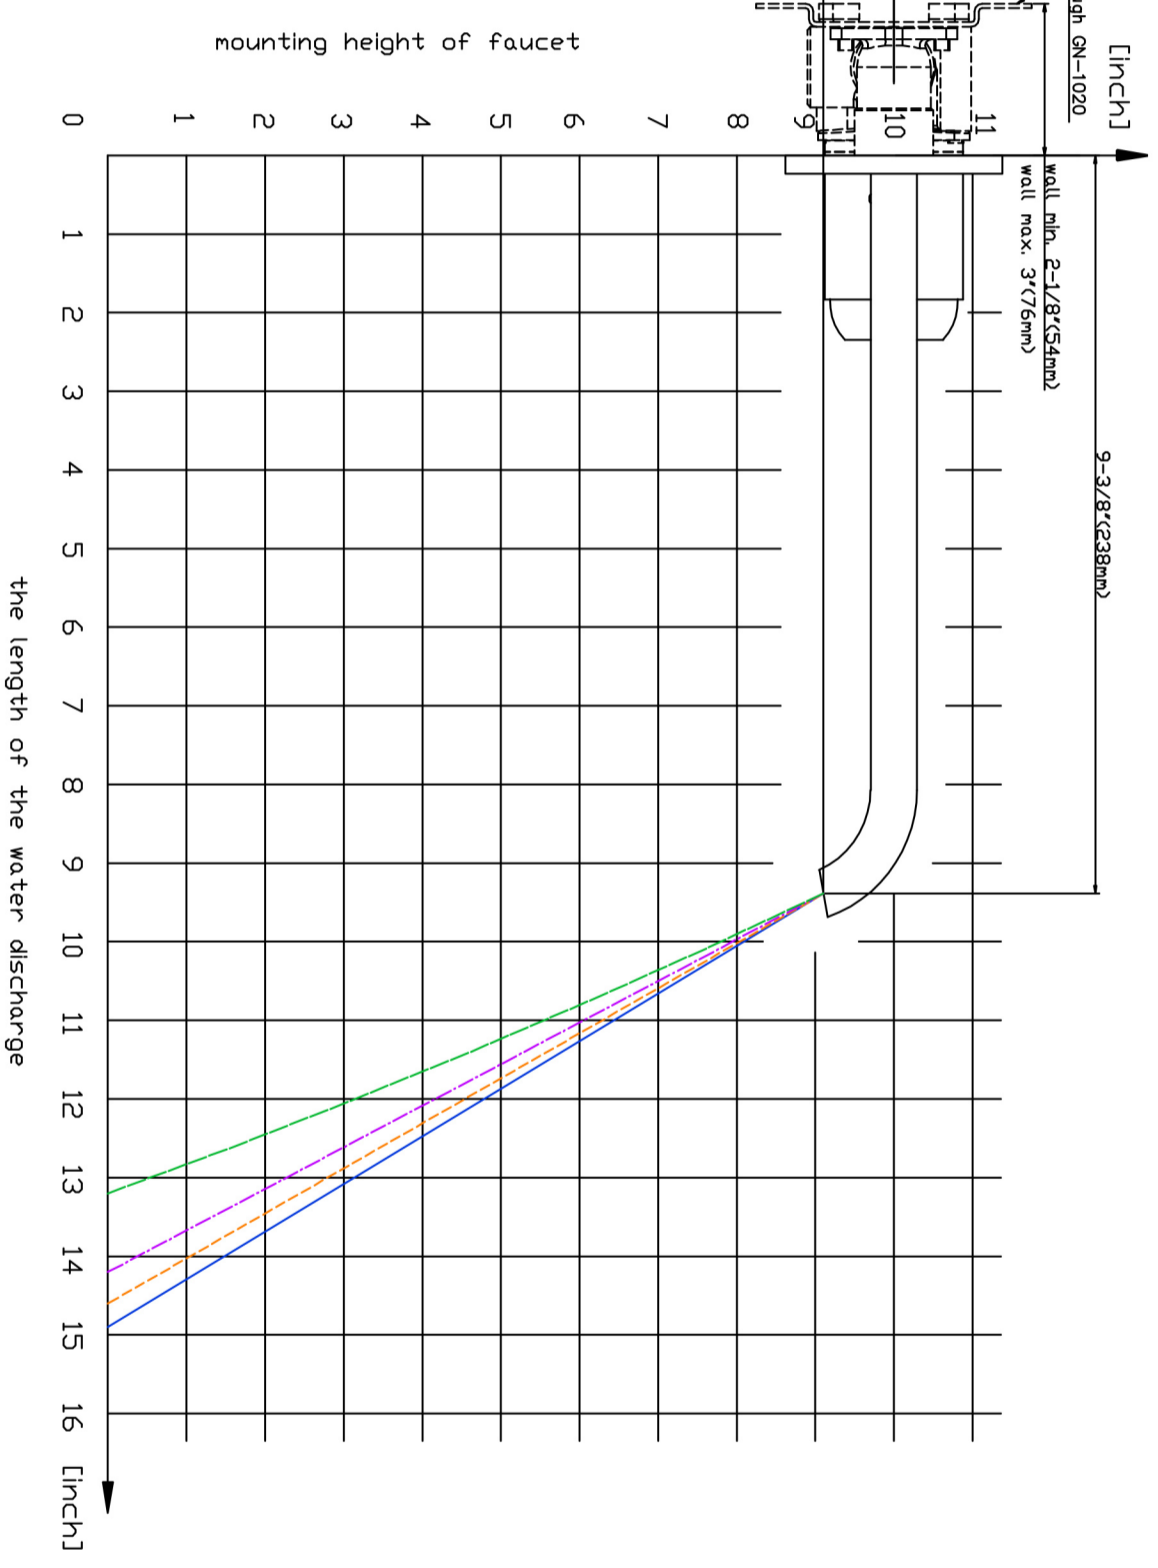

G-6236

QUBIC TRE Series

- Pressure 80PSI (5,5bar)
- - - Pressure 60PSI (4,15bar)
- · - Pressure 40PSI (2,75bar)
- Pressure 20PSI (1,4bar)