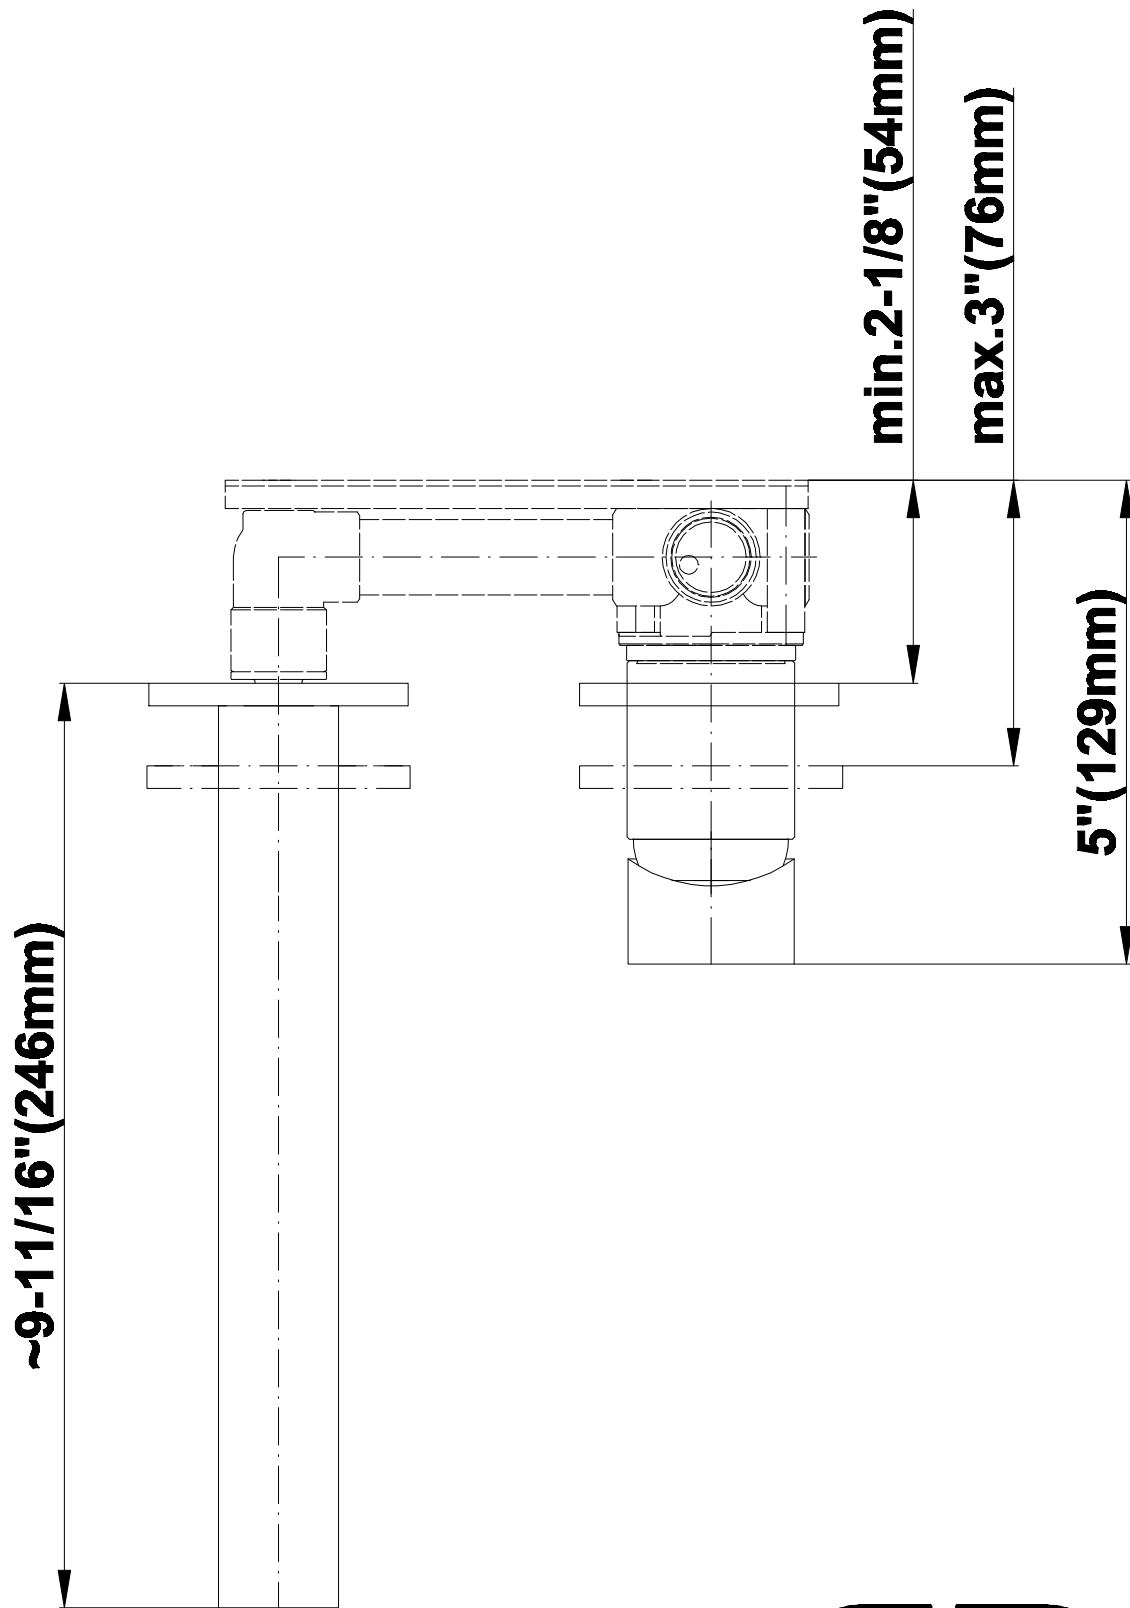

G-6236

QUBIC TRE Series

- Pressure 80PSI (5,5bar)
- - - Pressure 60PSI (4,15bar)
- · - Pressure 40PSI (2,75bar)
- Pressure 20PSI (1,4bar)