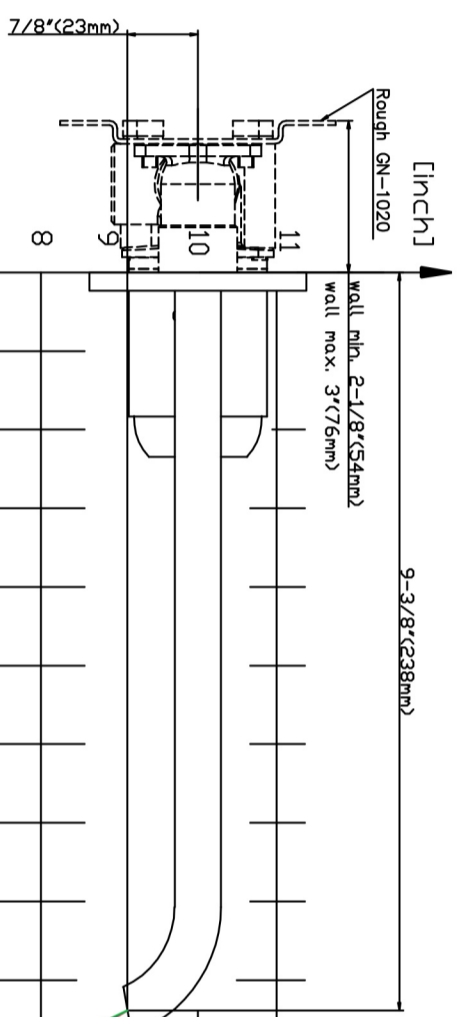

# G-6236

## Qubic Series

- Pressure 80PSI (5,5bar)
- - - Pressure 60PSI (4,15bar)
- · - · - Pressure 40PSI (2,75bar)
- Pressure 20PSI (1,4bar)