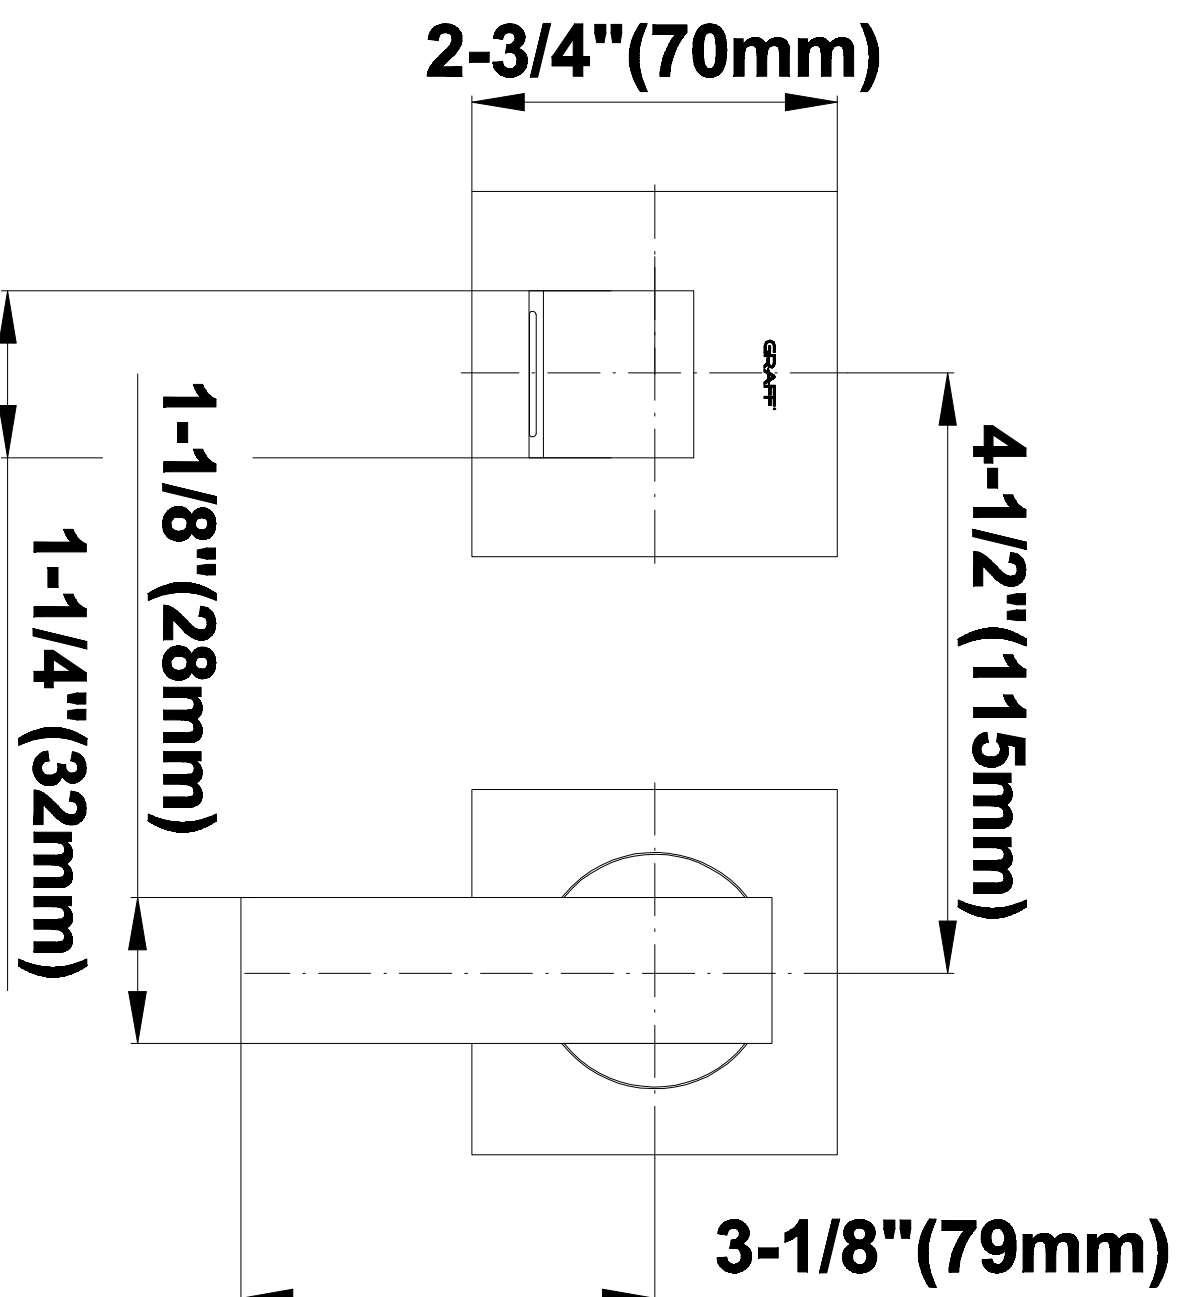

# G-6236

## Qubic Series

- Pressure 80PSI (5,5bar)
- - - Pressure 60PSI (4,15bar)
- · - · - Pressure 40PSI (2,75bar)
- Pressure 20PSI (1,4bar)