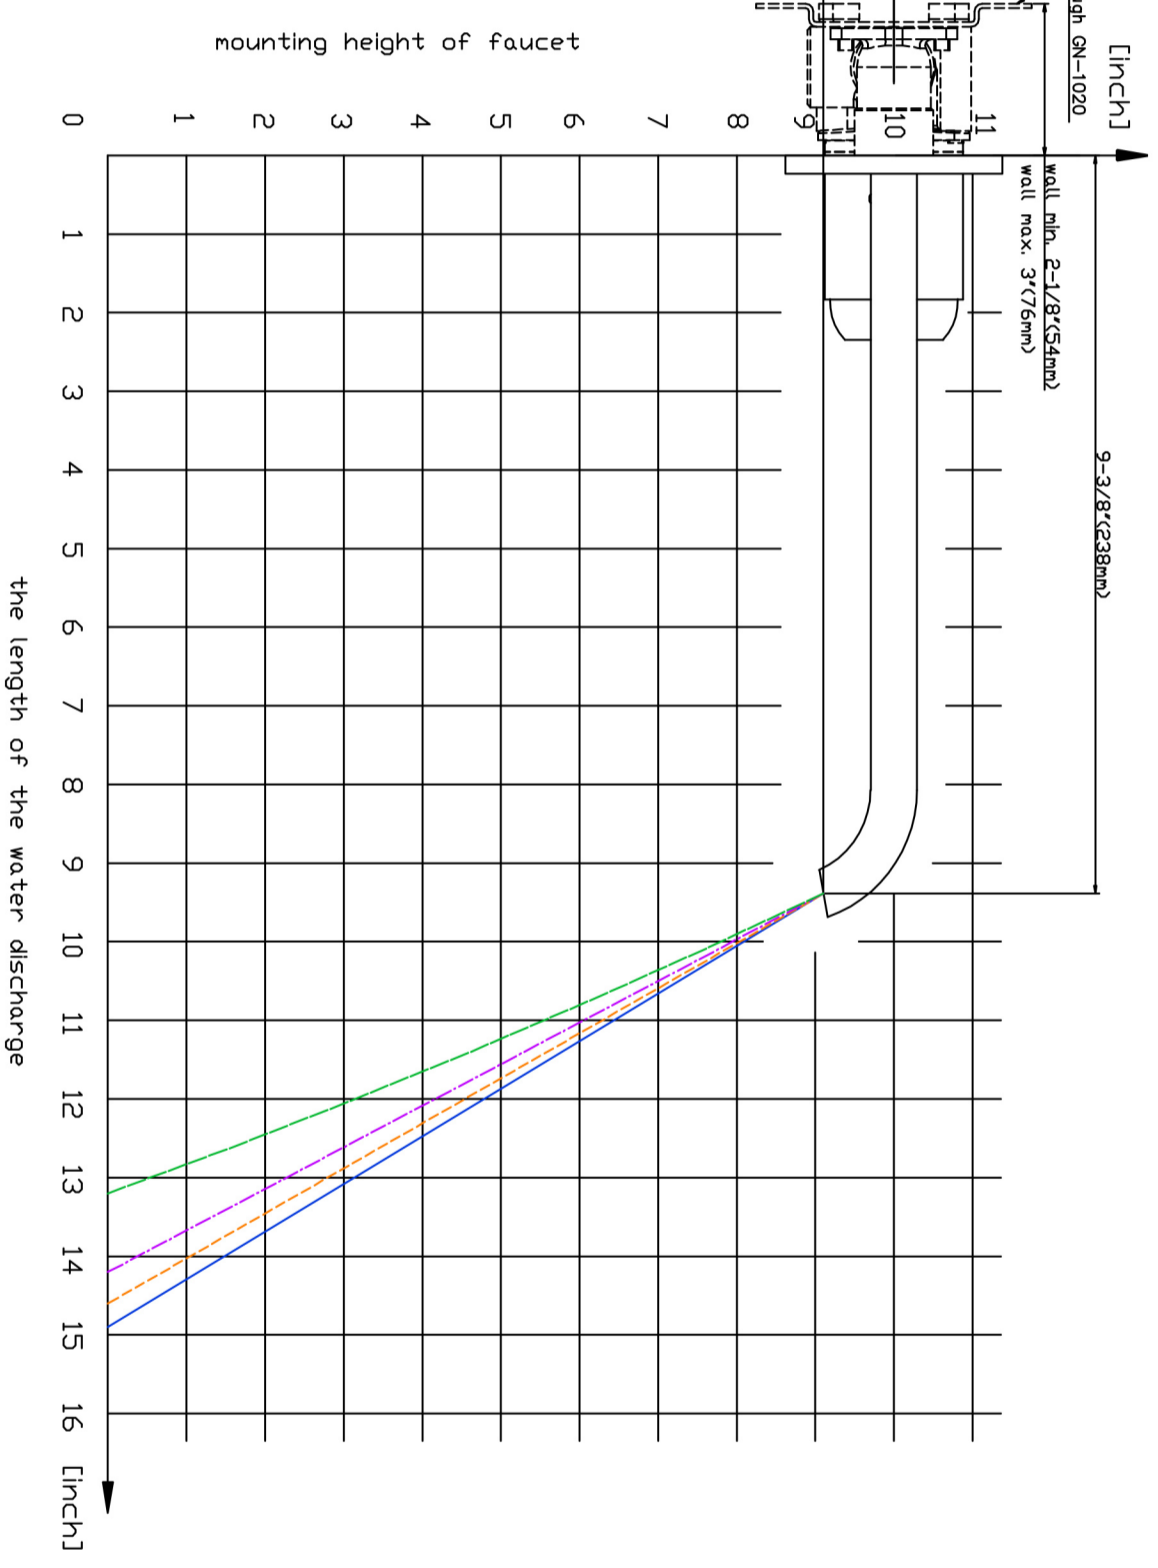

# G-6236

## Qubic Series

- Pressure 80PSI (5,5bar)
- - - Pressure 60PSI (4,15bar)
- · - · - Pressure 40PSI (2,75bar)
- Pressure 20PSI (1,4bar)