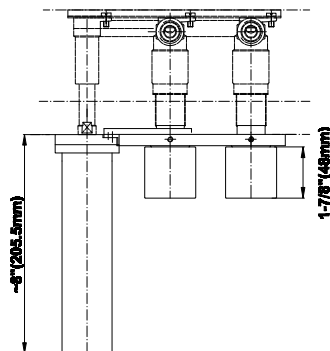

Warranty

- Limited lifetime warranty

For complete warranty information go to <https://www.graff-designs.com/en/info/faqs>

The measurements shown are for reference only. Products and specifications shown are subject to change without notice. Revised 7/2019

www.graff-designs.com | phone: 800-954-4723