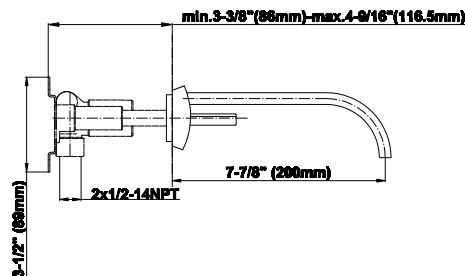

Warranty

- Limited lifetime warranty

For complete warranty information go to <https://www.graff-designs.com/en/info/faqs>

The measurements shown are for reference only. Products and specifications shown are subject to change without notice. Revised 7/2019

www.graff-designs.com | phone: 800-954-4723