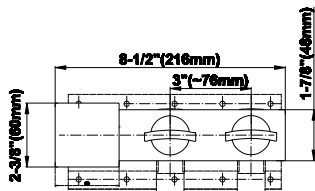

Warranty

- Limited lifetime warranty

For complete warranty information go to <https://www.graff-designs.com/en/info/faqs>

The measurements shown are for reference only. Products and specifications shown are subject to change without notice. Revised 7/2019

www.graff-designs.com | phone: 800-954-4723