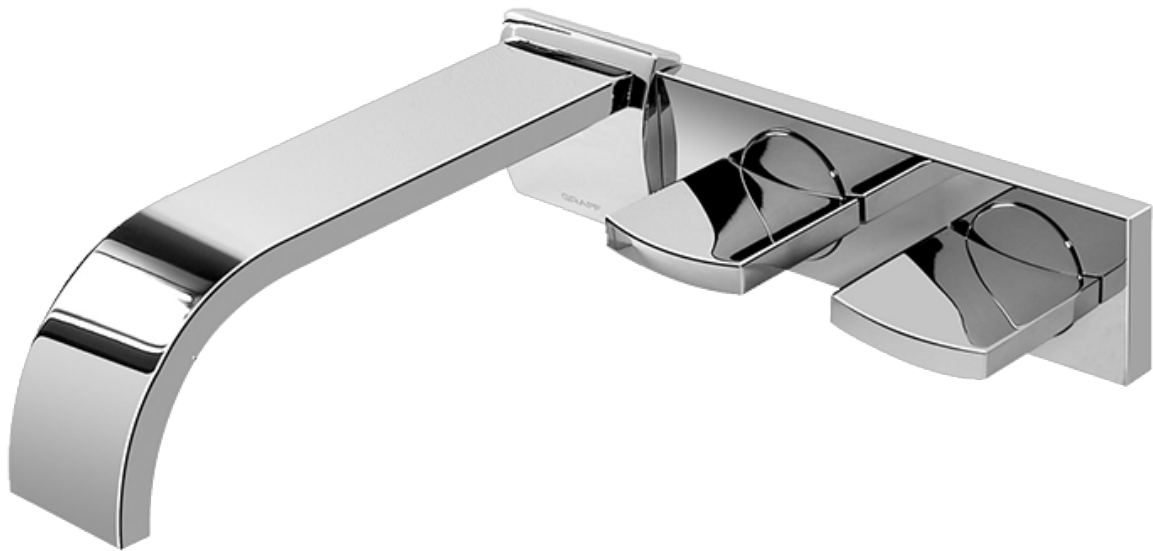

BATHROOM
Sade Wall-Mounted Lavatory
Faucet
G-1830-C14W

GRAFF®

Information

- Wall-mount spout and handle installation
- Aerated flow rate ≤ 1.2 max gpm
- 7-7/8" Fixed Spout Reach
- Drain assembly not included
- Matching Decorative Trap G-9971
- CALGreen

Finishes

24K Gold

24K Brushed
Gold

Architectural
Black™

Matte Black

Olive Bronze

Polished
Chrome

Polished
Nickel

Steelnox®
(Satin Nickel)

Architectural
White

G-1830-C14W

Sade Collection

Wall-Mounted Lavatory Faucet

GRAFF®

Product Features

- Wall-mount spout and handle installation
- Aerated flow rate ≤ 1.2 max gpm
- 7-7/8" fixed spout reach
- Drain assembly not included

Code Compliance

- CALGreen

Available Finishes

- Polished Chrome
G-1830-C14W-PC
- Polished Nickel
G-1830-C14W-PN
- Matte Black*
G-1830-C14W-MBK*
- Architectural Black*
G-1830-C14W-BK*
- Architectural White*
G-1830-C14W-WT*
- Steelnox (Satin Nickel)
G-1830-C14W-SN
- Olive Bronze*
G-1830-C14W-OB*
- Gold*
G-1830-C14W-AU*
- Brushed Gold*
G-1830-C14W-BAU*