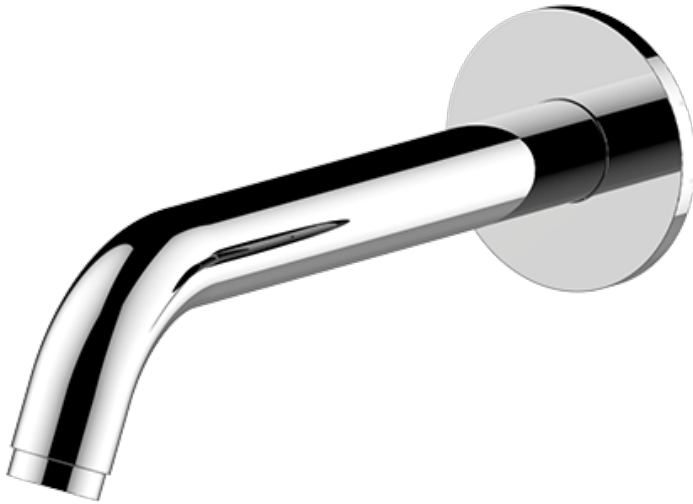

BATHROOM
 M.E. Wall-Mounted Lavatory
 Faucet w/Single Handle
G-6135-LM41MW

Information

- Wall-mount spout and handle installation
- Aerated flow rate ≤ 1.2 max gpm
- 7-1/2" spout reach
- Handle may be installed on left or right of spout
- Drain assembly not included
- Optional matching decorative trap G-9970
- Optional extension kit
- ADA
- CALGreen

Finishes

24K Gold

24K Brushed Gold

Brushed Brass PVD

Architectural Black

Gunmetal

Matte Black

Onyx PVD