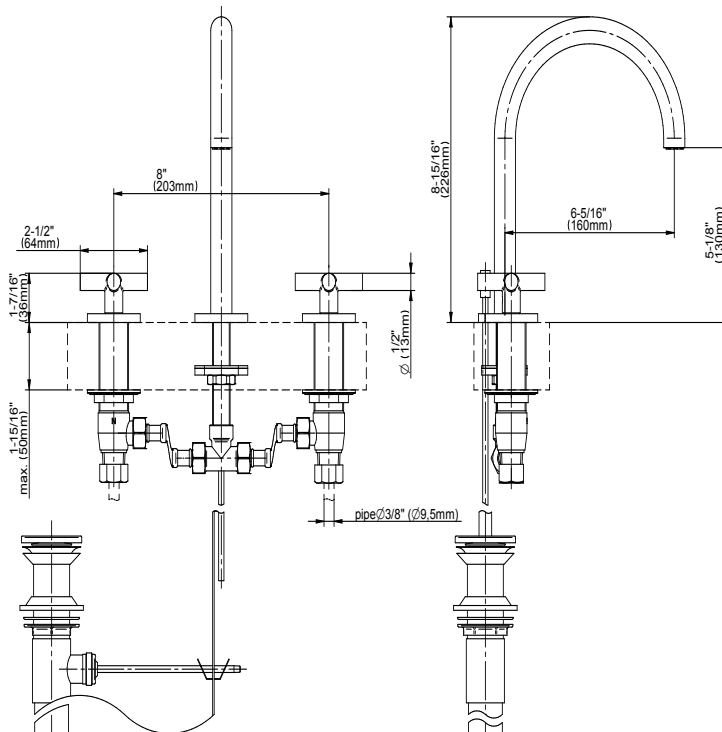

The measurements shown are for reference only. Products and specifications shown are subject to change without notice. Revised 04/2018.

www.graff-designs.com | phone: 800-954-4723