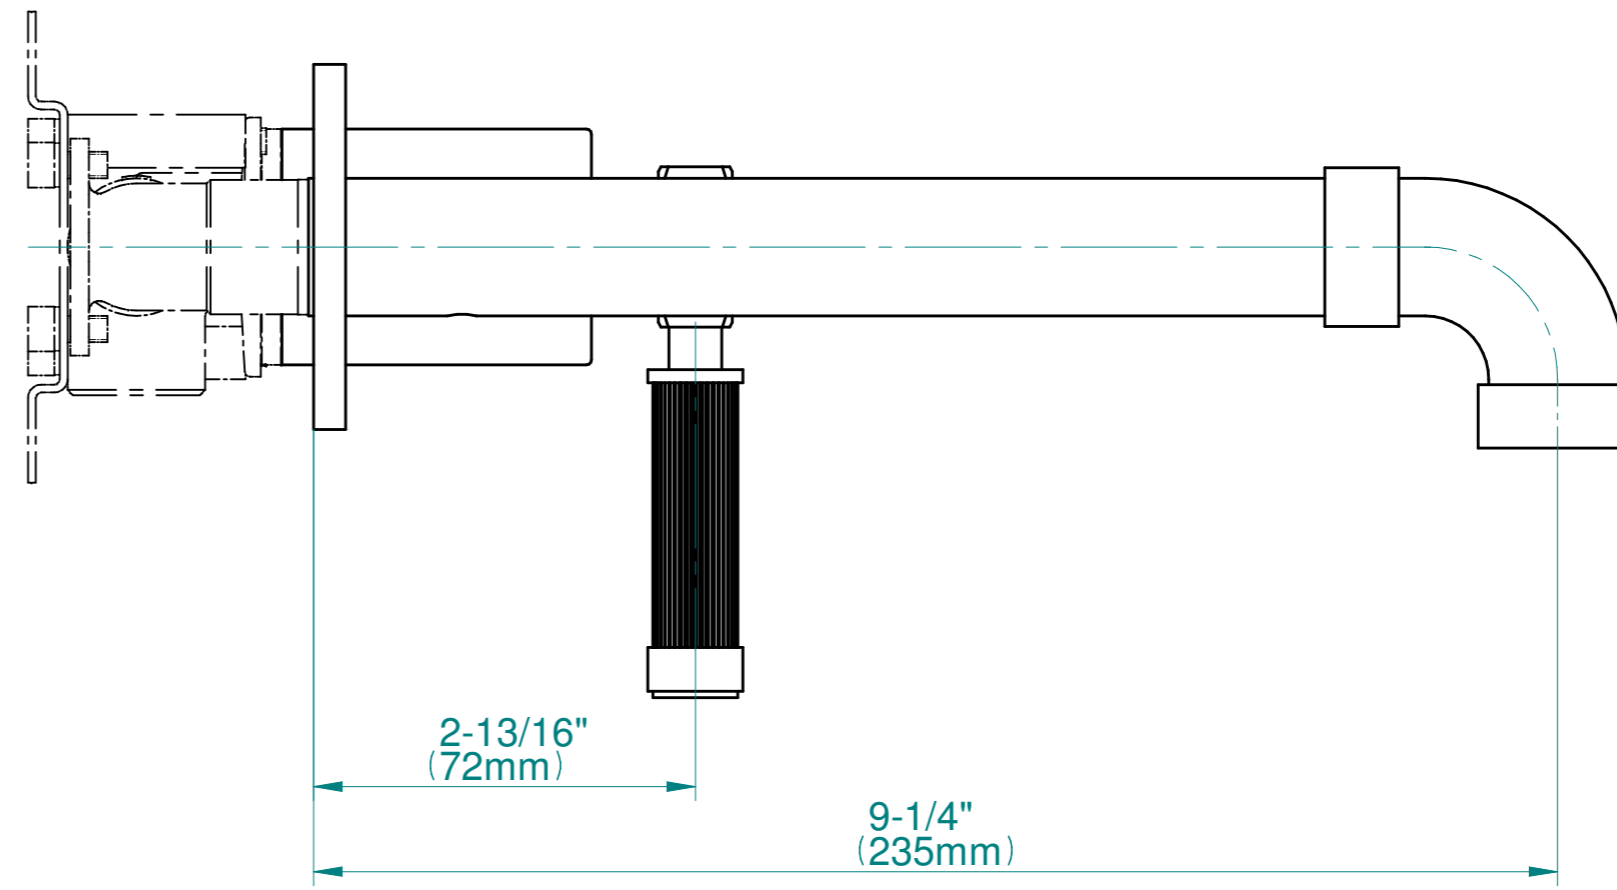

E-11336-LM56-T

Vintage Series

GRAFF[®]
CUTTING EDGE DESIGN