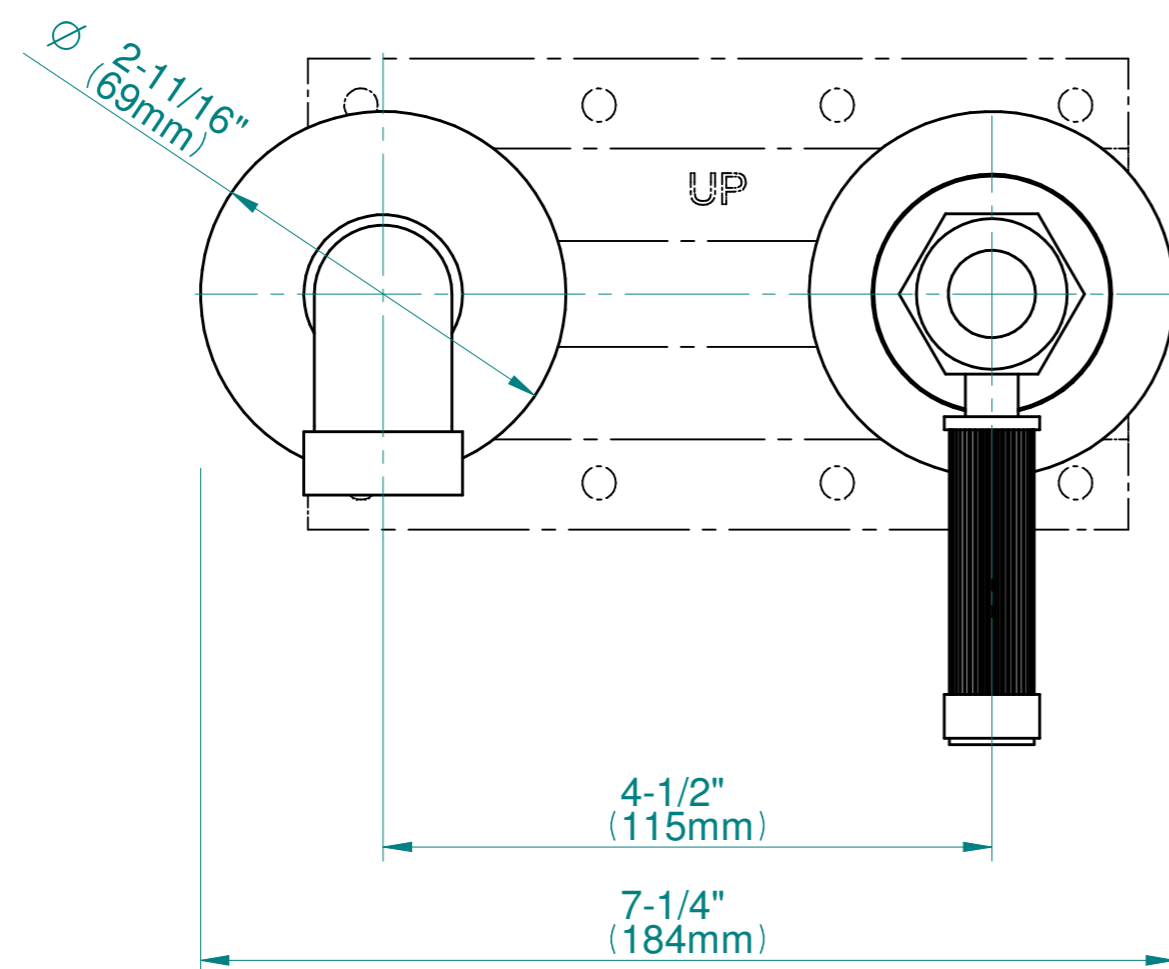

E-11336-LM56-T

Vintage Series

GRAFF[®]
CUTTING EDGE DESIGN