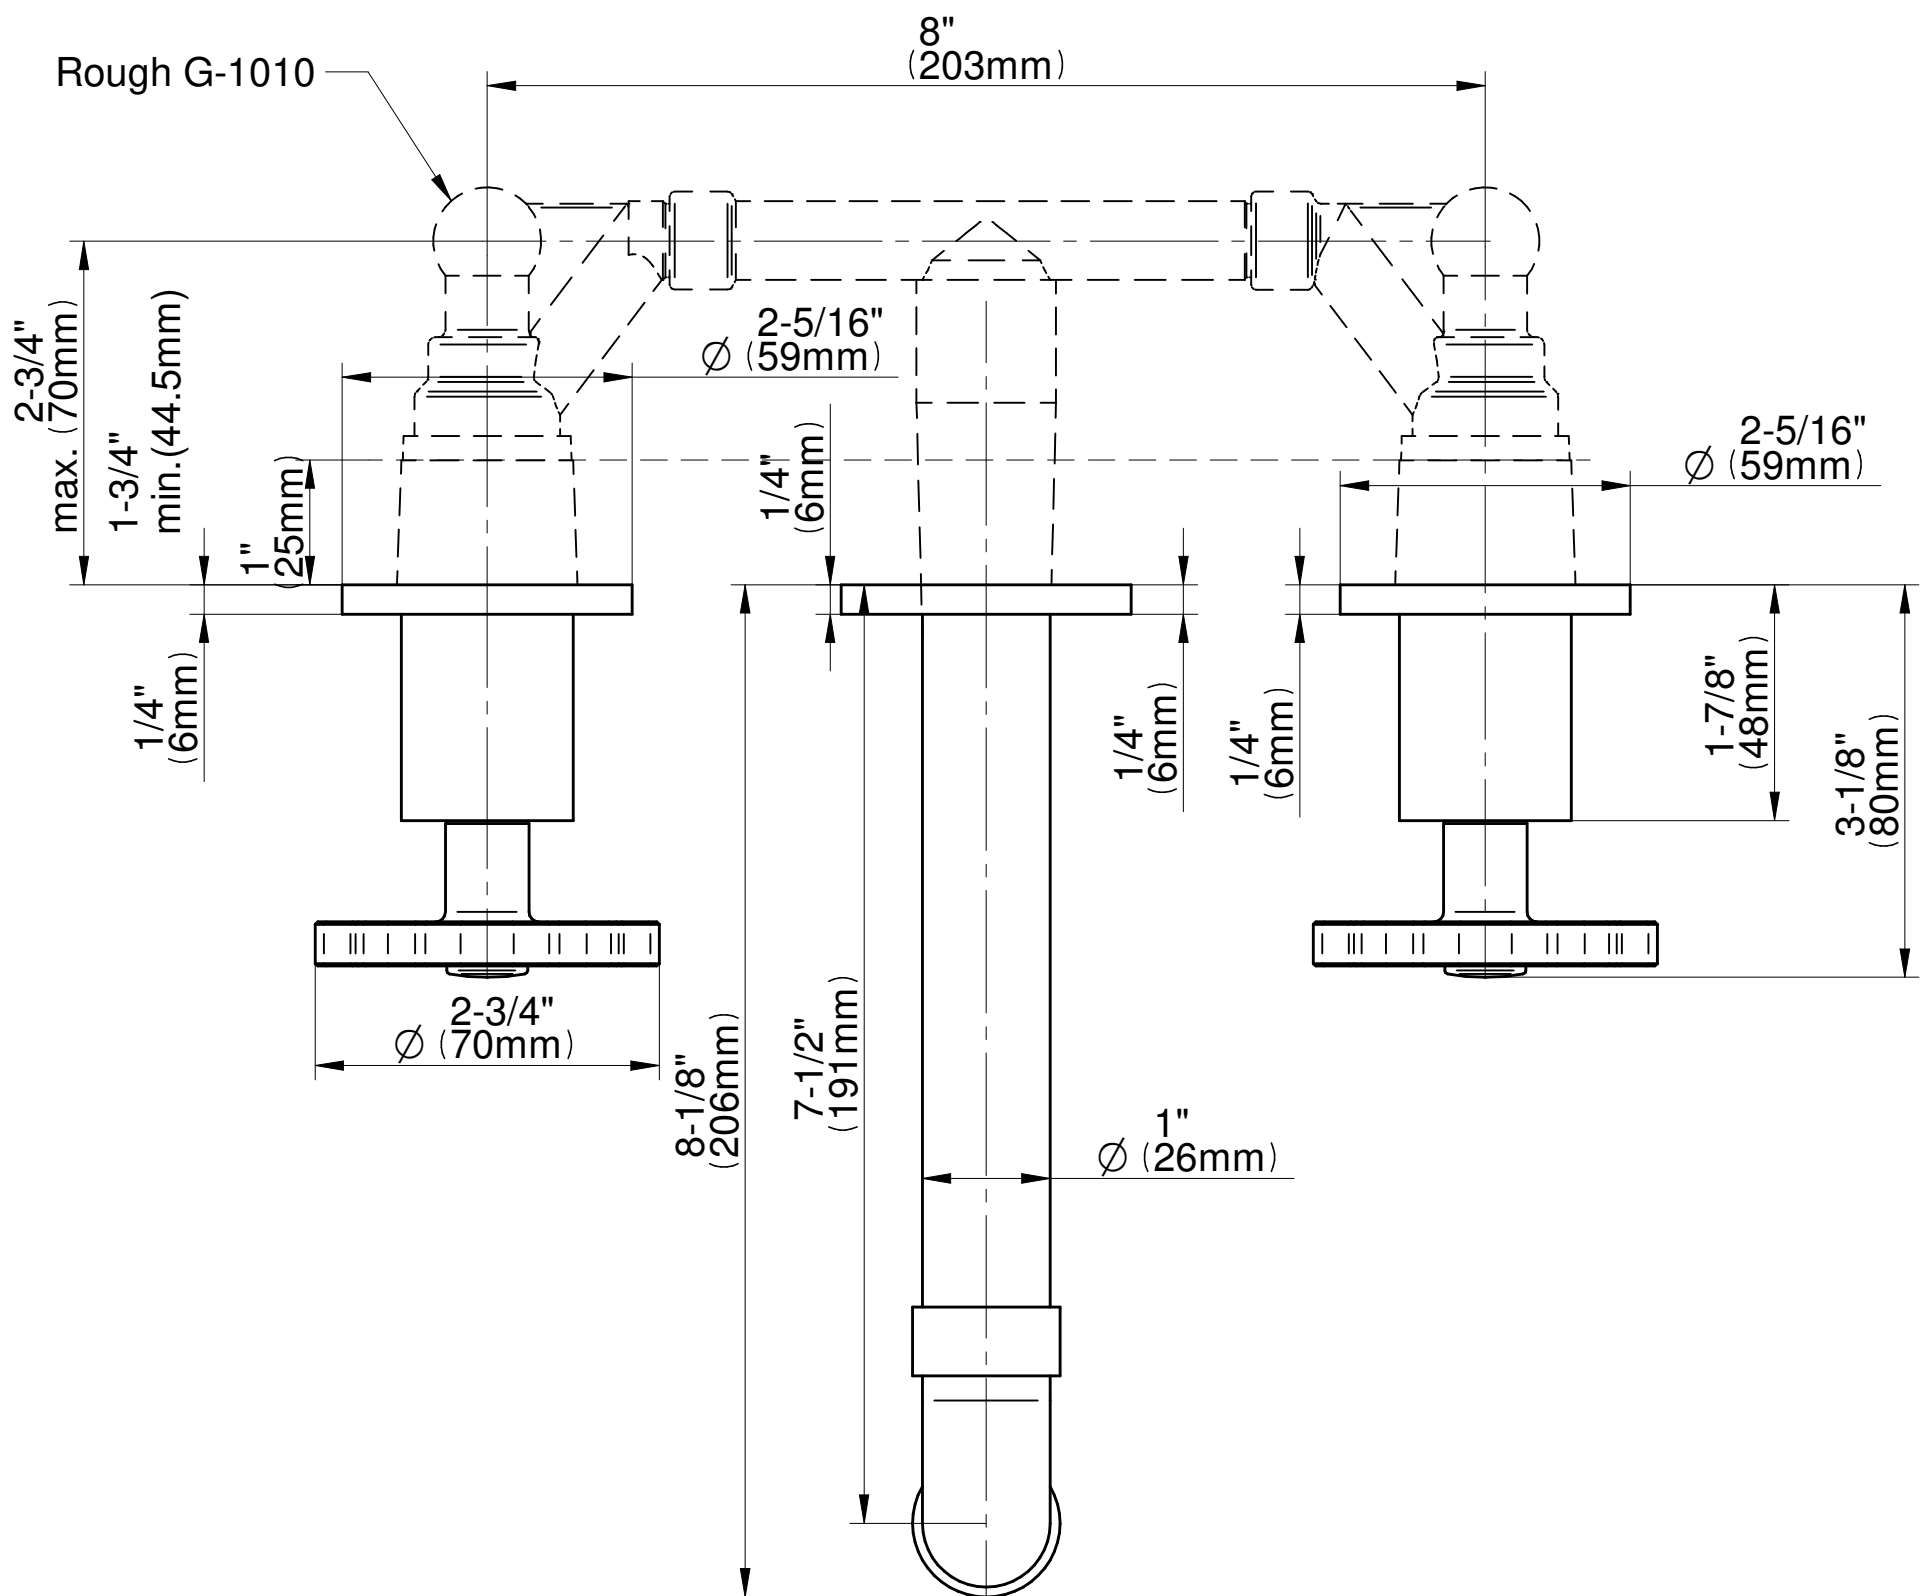

BATHROOM
Vintage Wall-Mounted Lavatory
Faucet
G-11330-C18B

GRAFF®

Information

- Wall-mount spout and handle installation
- Aerated flow rate ≤ 1.2 max gpm
- 7-1/2" spout reach
- Drain assembly not included
- Optional matching decorative trap G-9973
- CALGreen

BATHROOM
Vintage Wall-Mounted Lavatory
Faucet

GRAFF®

Information

- Wall-mount spout and handle installation
- Aerated flow rate ≤ 1.2 max gpm
- 7-1/2" spout reach
- Drain assembly not included
- Optional matching decorative trap G-9973
- CALGreen

Finishes

Architectural
White

GN-11330-C18B-T

Vintage Series

Information

- 1/2" male NPT inlets

Finishes

24K Gold