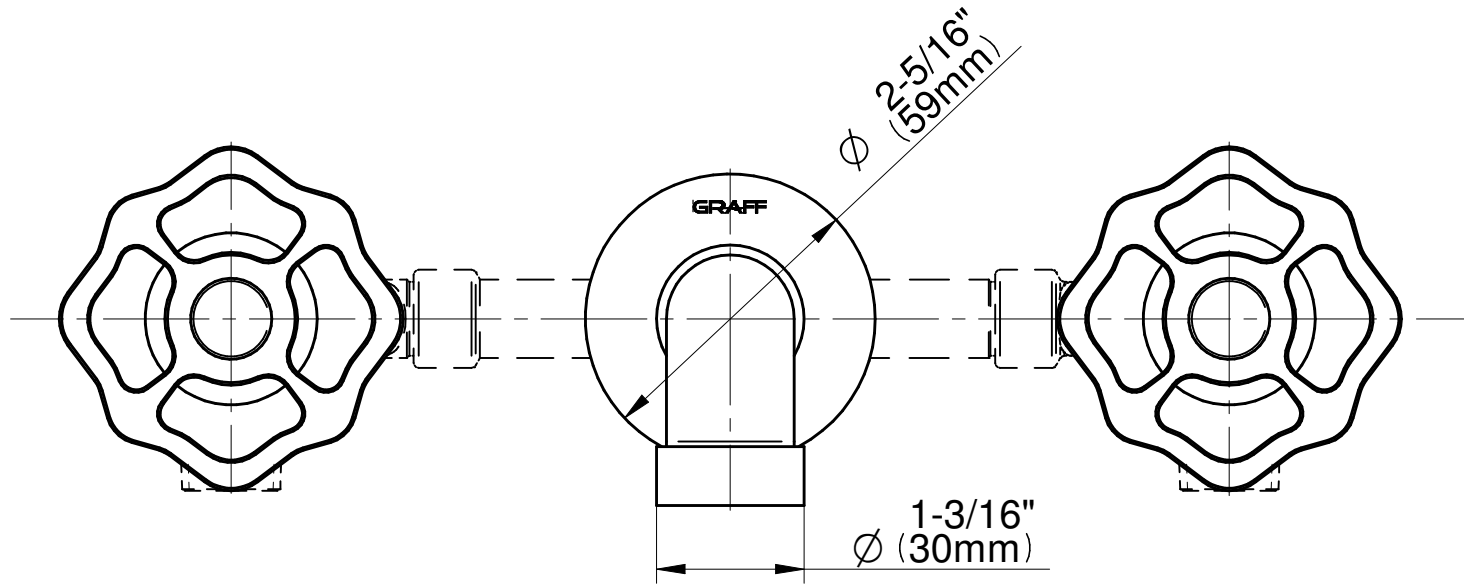

BATHROOM
Vintage Wall-Mounted Lavatory
Faucet
G-11330-C18B

GRAFF®

Information

- Wall-mount spout and handle installation
- Aerated flow rate ≤ 1.2 max gpm
- 7-1/2" spout reach
- Drain assembly not included
- Optional matching decorative trap G-9973
- CALGreen

BATHROOM
Vintage Wall-Mounted Lavatory
Faucet

GRAFF®

Information

- Wall-mount spout and handle installation
- Aerated flow rate ≤ 1.2 max gpm
- 7-1/2" spout reach
- Drain assembly not included
- Optional matching decorative trap G-9973
- CALGreen

Finishes

Architectural
White

GN-11330-C18B-T

Vintage Series

Information

- 1/2" male NPT inlets

Finishes

24K Gold