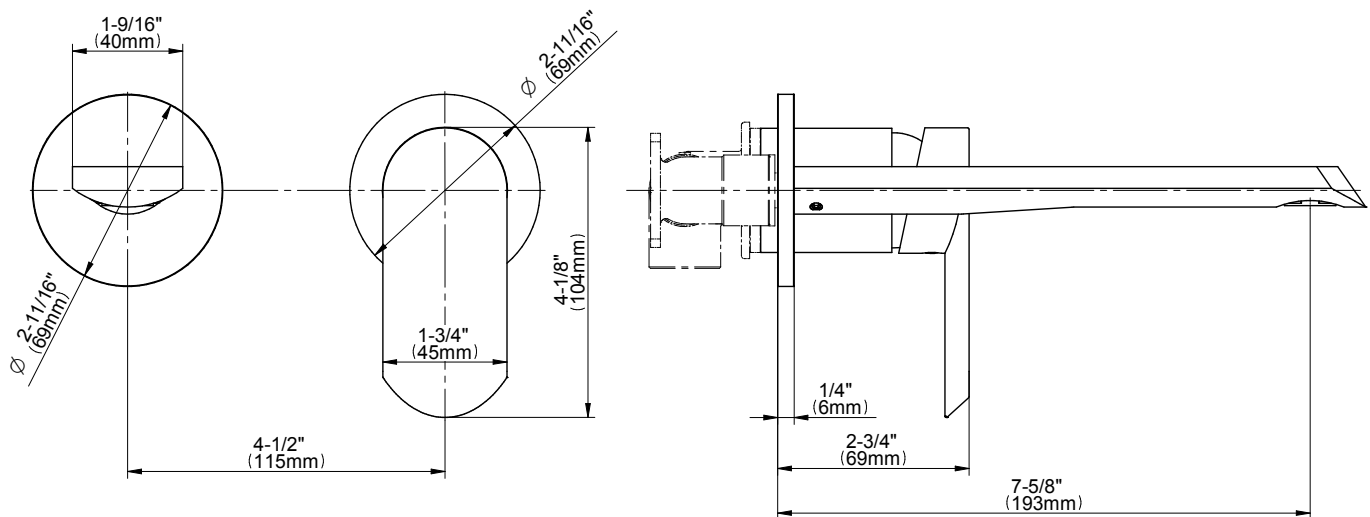

The measurements shown are for reference only. Products and specifications shown are subject to change without notice. Revised 11/2017

www.graff-designs.com | phone: 800-954-4723