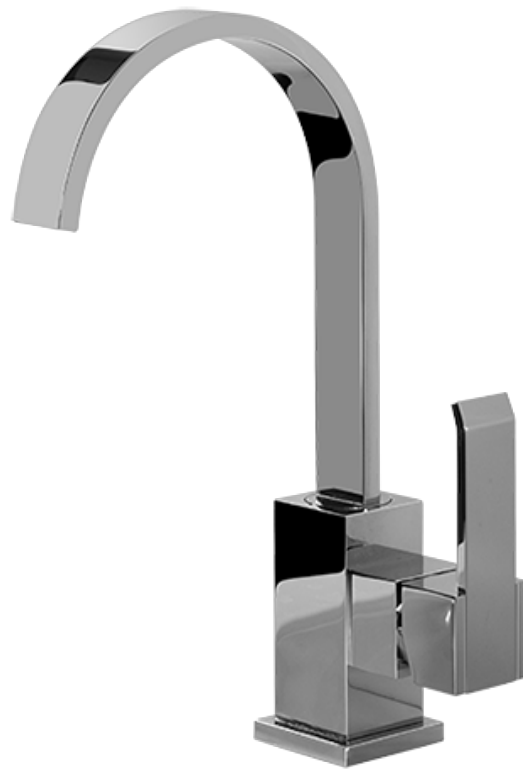

BATHROOM  
Qubic Lavatory Faucet  
**G-6204-LM38M**

**GRAFF®**

### Information

- Single-hole installation
- Aerated flow rate  $\leq 1.2$  max gpm
- 5-15/16" Spout Length
- Includes Pop-up Drain Assembly w/Lift Rod & Overflow
- Optional Matching Decorative Trap G-9971
- ADA
- CALGreen