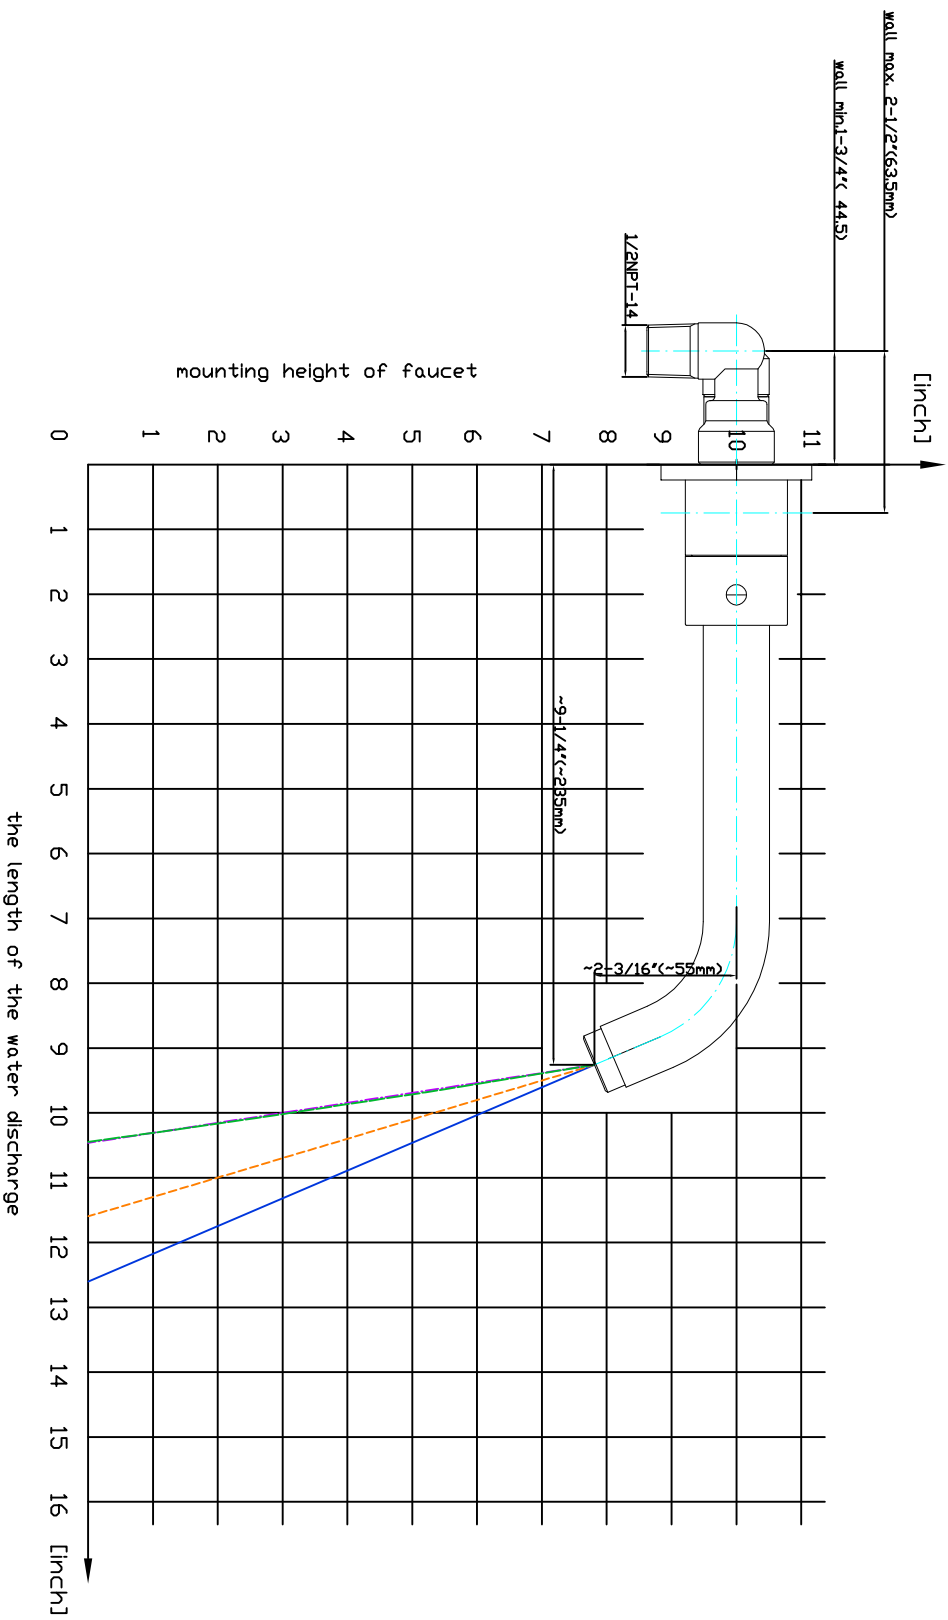

BATHROOM
M.E. Wall-Mounted Lavatory
Faucet
G-6130-LM37W

Information

- Wall-mount spout and handle installation
- Aerated flow rate ≤ 1.2 max gpm
- 8-1/2" to 9-1/4" spout reach
- Drain assembly not included
- Optional Matching Decorative Trap G-9970
- ADA
- CALGreen

Finishes

White

GN-6130

M.E. Series

GN-6130

- Pressure 80PSI (5,5bar)
- Pressure 60PSI (4,15bar)
- Pressure 40PSI (2,75bar)
- Pressure 20PSI (1,4bar)