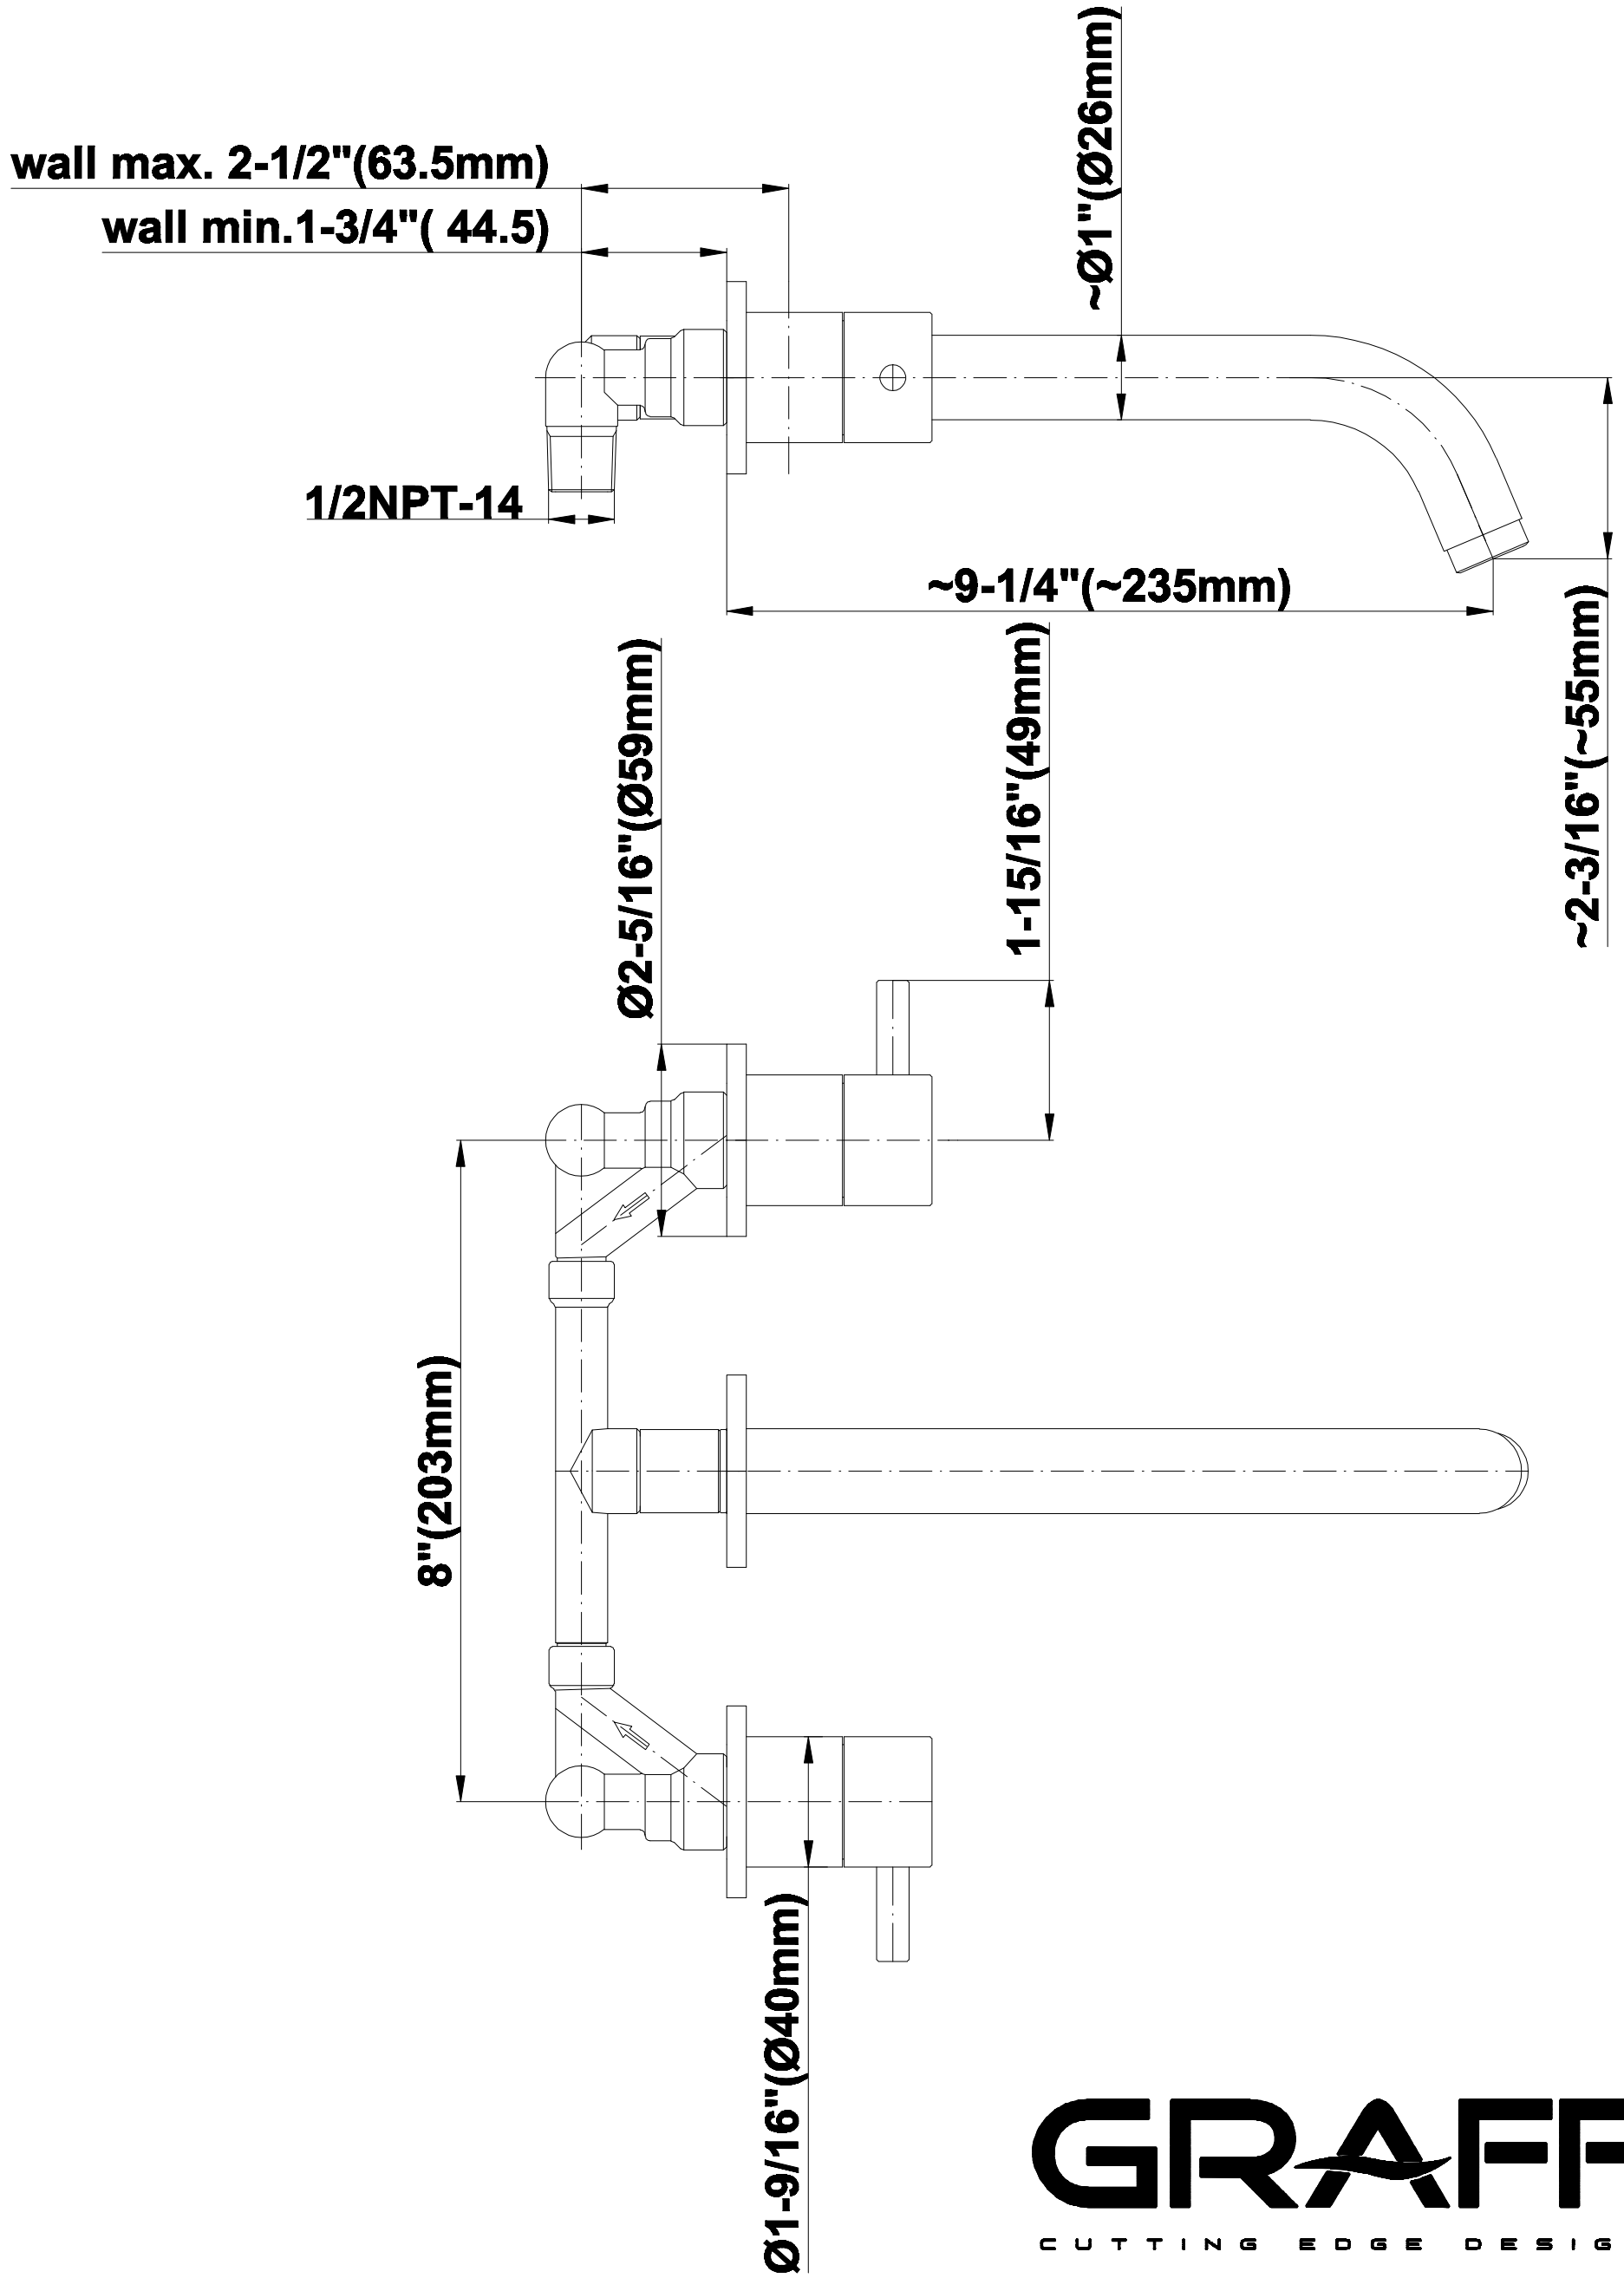

BATHROOM
M.E. Wall-Mounted Lavatory
Faucet
G-6130-LM37W

Information

- Wall-mount spout and handle installation
- Aerated flow rate ≤ 1.2 max gpm
- 8-1/2" to 9-1/4" spout reach
- Drain assembly not included
- Optional Matching Decorative Trap G-9970
- ADA
- CALGreen

Finishes

White

GN-6130

M.E. Series

GN-6130

- Pressure 80PSI (5,5bar)
- Pressure 60PSI (4,15bar)
- Pressure 40PSI (2,75bar)
- Pressure 20PSI (1,4bar)