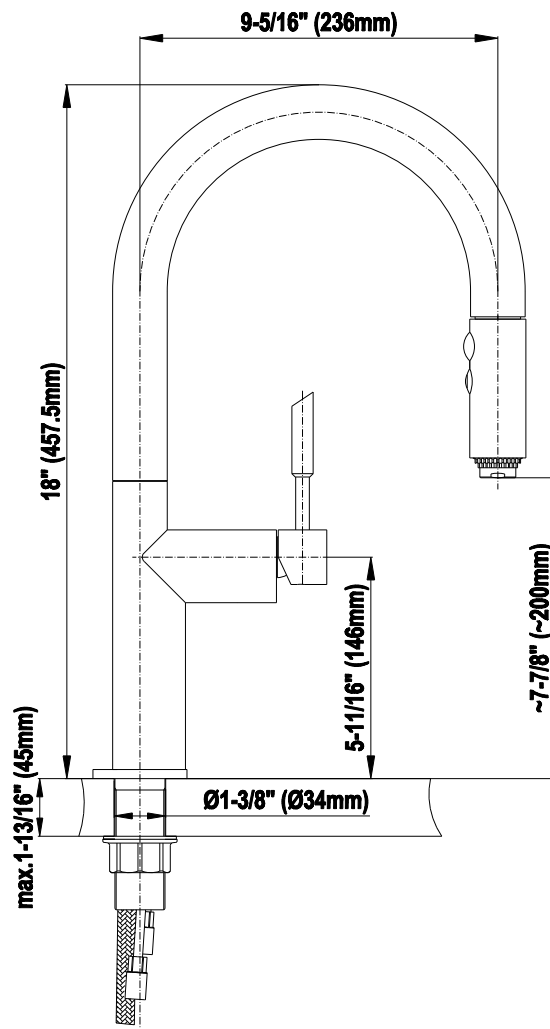

Warranty

- Limited lifetime warranty

For complete warranty information go to
www.graff-faucets.com/en-nam/warranty