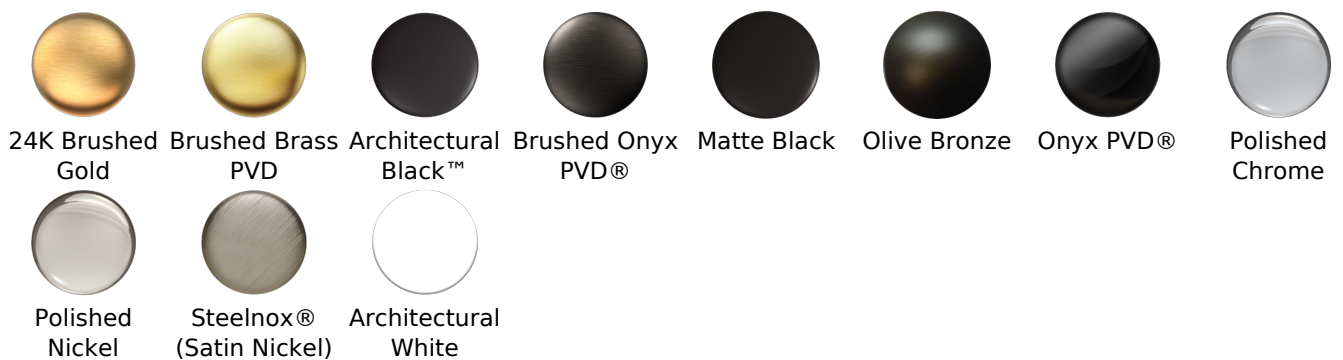

KITCHEN  
Perfeque Pull-Down Kitchen  
Faucet  
**G-4612-LM3**

**GRAFF®**

**Information**

- Single-hole installation
- Swivel spout
- Magnetic docking for sprayer
- Touch button spray/stream control
- Aerated flow rate  $\leq 1.8$  max gpm
- ADA
- CALGreen

**Finishes**

24K Brushed Gold

Brushed Brass PVD

Architectural Black™

Brushed Onyx PVD®

Matte Black

Olive Bronze

Onyx PVD®

Polished Chrome

Polished Nickel

Steelnox® (Satin Nickel)

Architectural White