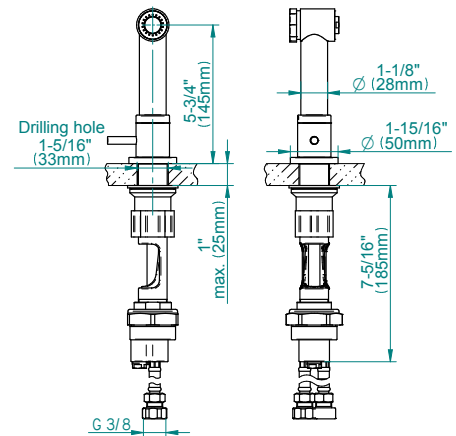

G-5895-LM49

Sospiro Collection

Sospiro Bridge Bar/Prep Faucet w/Independent Side Spray

Product Features

- Installs on 8" centers
- Swivel spout
- Aerated flow rate ≤ 1.8 max gpm, side spray flow rate ≤ 1.8 max gpm
- Includes matching independent side spray w/progressive valve and dualfunction spray/stream pull-out sprayhead

Available Finishes

- Polished Chrome
  G-5895-LM49-PC
- Polished Nickel
  G-5895-LM49-PN
- Brushed Nickel
  G-5895-LM49-SN
- Olive Bronze*
  G-5895-LM49-OB*

* Special order finish- call for availability

Code Compliance

- CALGreen
- ADA

Warranty

- Limited lifetime warranty

For complete warranty information go to <https://www.graff-faucets.com/en/info/faqs>