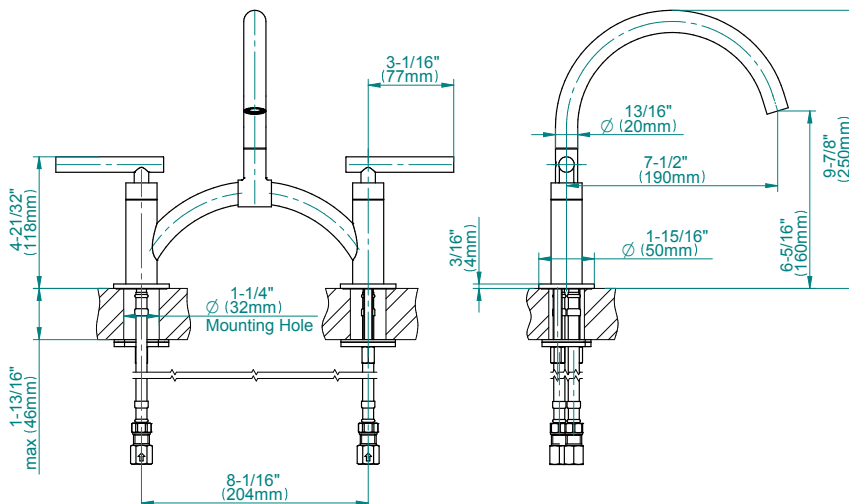

G-5895-LM49

Sospiro Collection

Sospiro Bridge Bar/Prep Faucet w/Independent Side Spray

Product Features

- Installs on 8" centers
- Swivel spout
- Aerated flow rate ≤ 1.8 max gpm, side spray flow rate ≤ 1.8 max gpm
- Includes matching independent side spray w/progressive valve and dualfunction spray/stream pull-out sprayhead

Available Finishes

- Polished Chrome
  G-5895-LM49-PC
- Polished Nickel
  G-5895-LM49-PN
- Brushed Nickel
  G-5895-LM49-SN
- Olive Bronze*
  G-5895-LM49-OB*

* Special order finish- call for availability

Code Compliance

- CALGreen
- ADA

Warranty

- Limited lifetime warranty

For complete warranty information go to <https://www.graff-faucets.com/en/info/faqs>