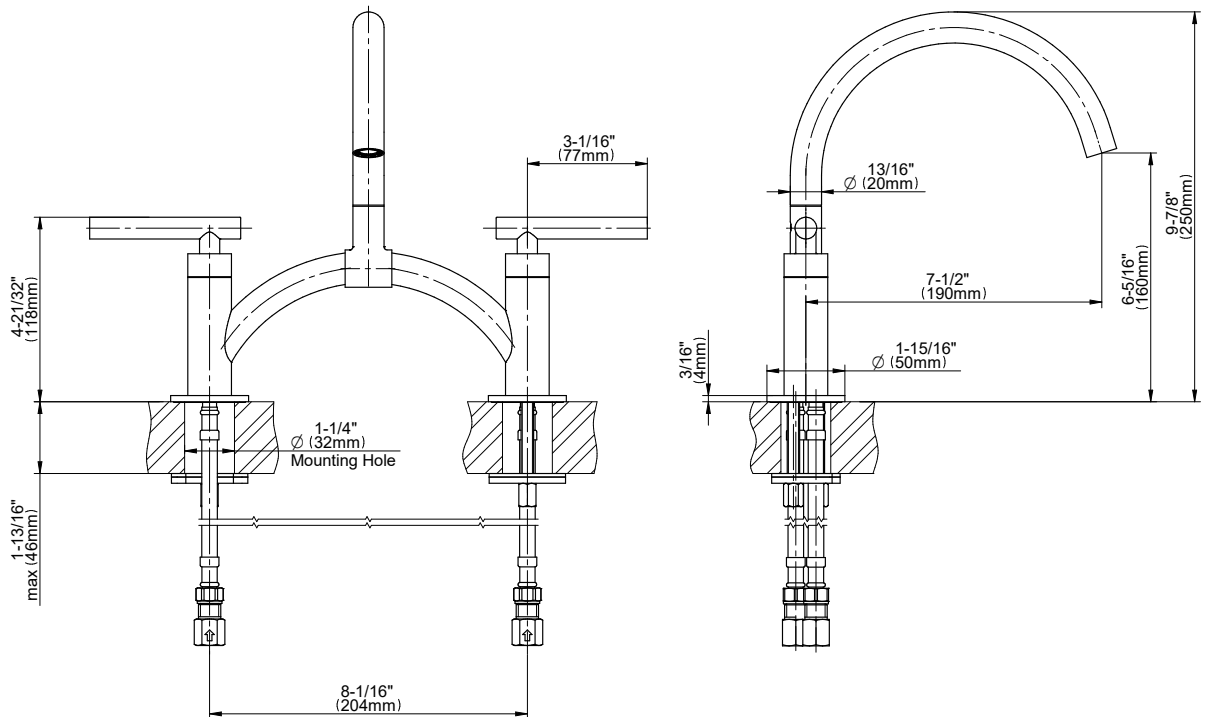

The measurements shown are for reference only. Products and specifications shown are subject to change without notice. Revised 06/2017

www.graff-faucets.com | phone: 800-954-4723