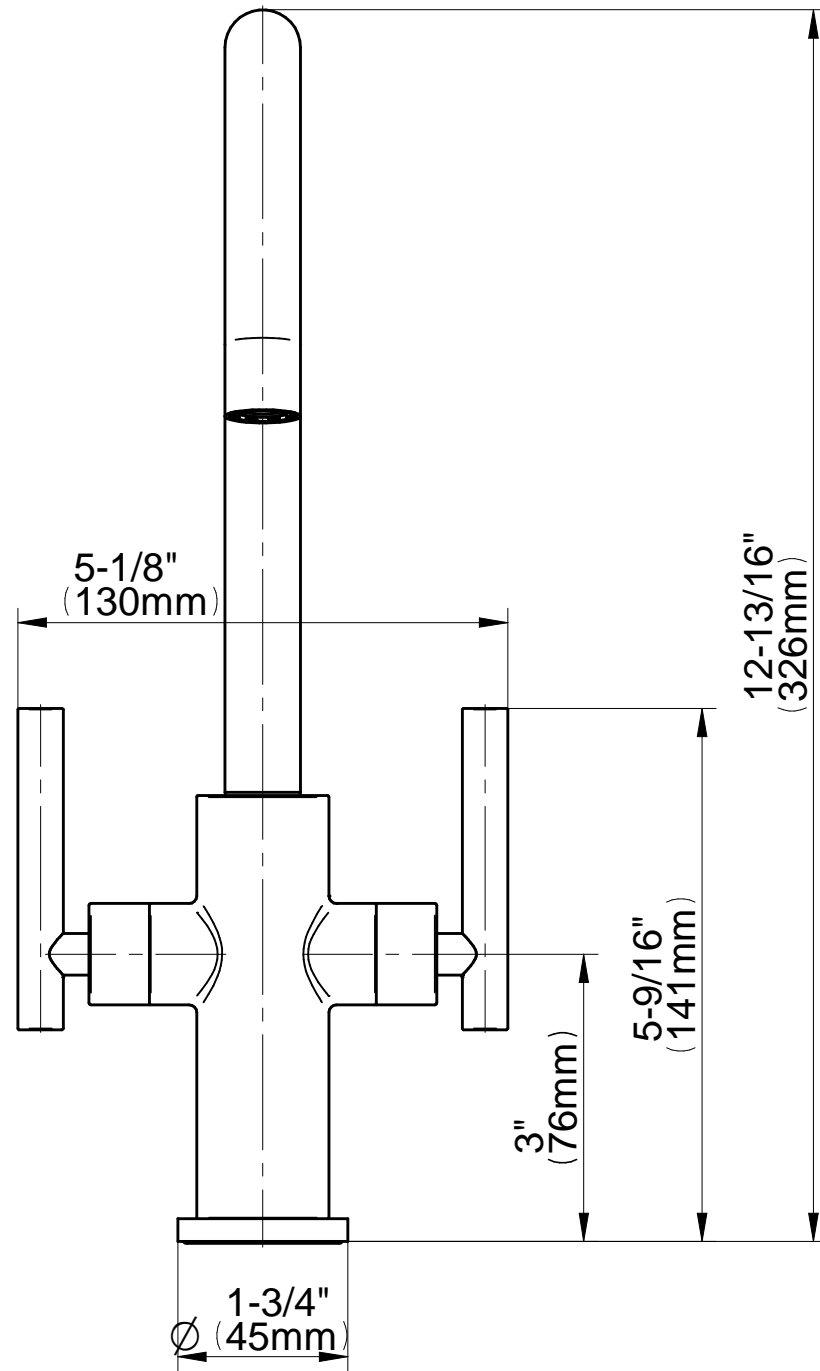

KITCHEN
Sospiro Single-Hole Bar/Prep
Faucet w/Independent Side Spray
G-5675-LM49K

GRAFF®

Information

- Single-hole installation
- Swivel spout
- Optional G-9912 base plate
- Aerated flow rate ≤ 1.8 max gpm, side spray flow rate < 1.8 max gpm
- Includes matching independent side spray w/progressive valve and dualfunction spray/stream pull-out sprayhead
- ADA
- CALGreen

G-5675-LM49K Series

KITCHEN
Sospiro Contemporary Two-
Handle Single-Hole Bar/Prep
Faucet
G-5670-LM49K

GRAFF®

Information

- Single-hole installation
- Swivel spout
- Optional G-9912 base plate available
- Aerated flow rate ≤ 1.8 max gpm
- ADA
- CALGreen

Finishes

G-5670-LM49K

Sospiro Collection

Contemporary Two-Handle Single-Hole Bar/Prep Faucet

GRAFF[®]
CUTTING EDGE DESIGN

Product Features

- Single-hole installation
- Swivel spout
- Aerated flow rate ≤ 1.8 max gpm