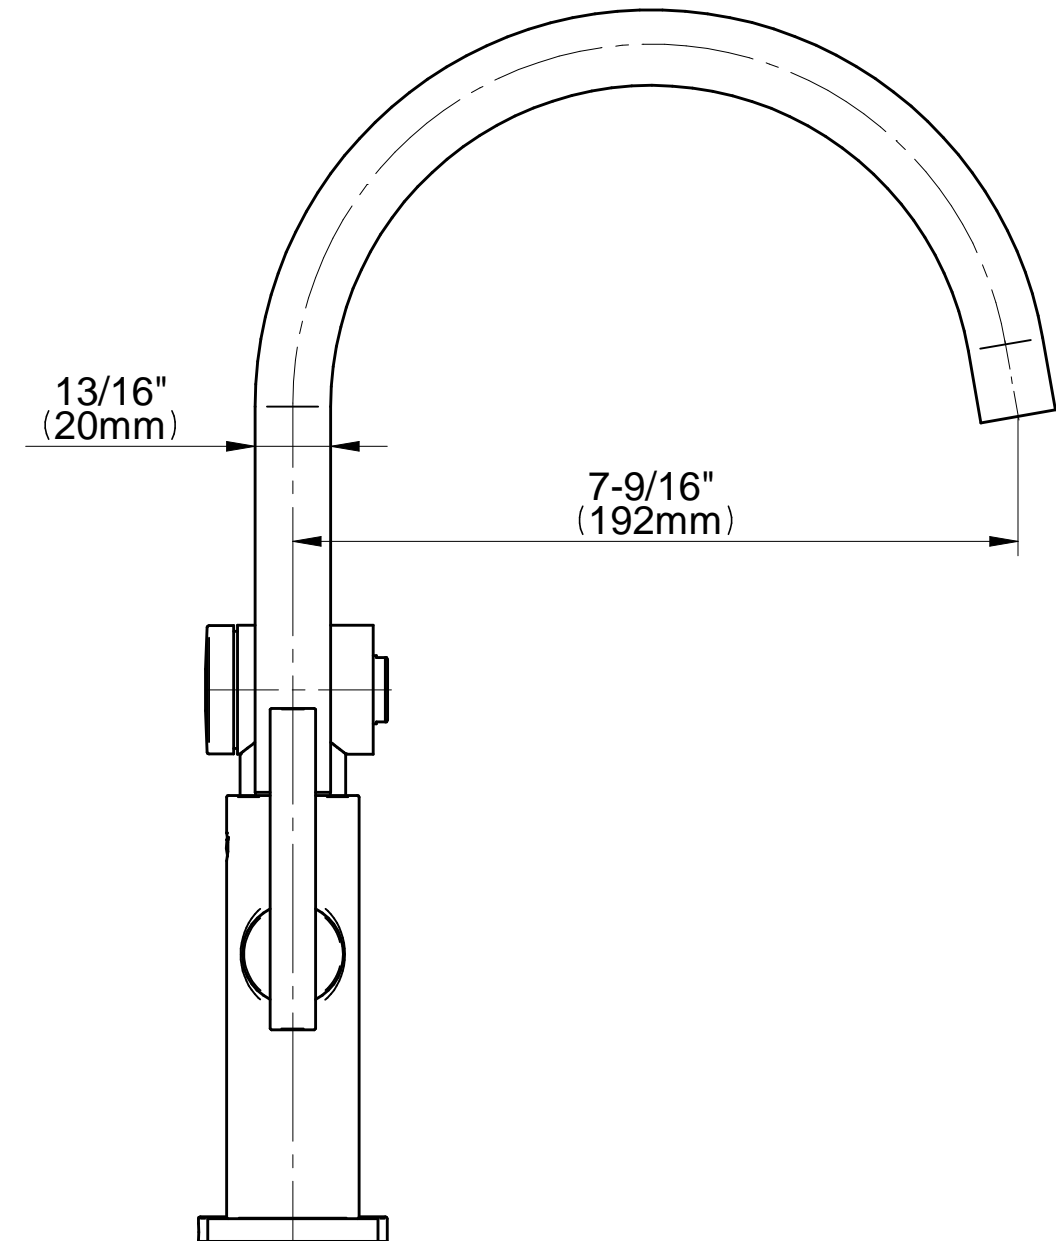

KITCHEN
Sospiro Single-Hole Bar/Prep
Faucet w/Independent Side Spray
G-5675-LM49K

GRAFF®

Information

- Single-hole installation
- Swivel spout
- Optional G-9912 base plate
- Aerated flow rate ≤ 1.8 max gpm, side spray flow rate < 1.8 max gpm
- Includes matching independent side spray w/progressive valve and dualfunction spray/stream pull-out sprayhead
- ADA
- CALGreen

G-5675-LM49K Series

KITCHEN
Sospiro Contemporary Two-
Handle Single-Hole Bar/Prep
Faucet
G-5670-LM49K

GRAFF®

Information

- Single-hole installation
- Swivel spout
- Optional G-9912 base plate available
- Aerated flow rate ≤ 1.8 max gpm
- ADA
- CALGreen

Finishes

G-5670-LM49K

Sospiro Collection

Contemporary Two-Handle Single-Hole Bar/Prep Faucet

GRAFF[®]
CUTTING EDGE DESIGN

Product Features

- Single-hole installation
- Swivel spout
- Aerated flow rate ≤ 1.8 max gpm