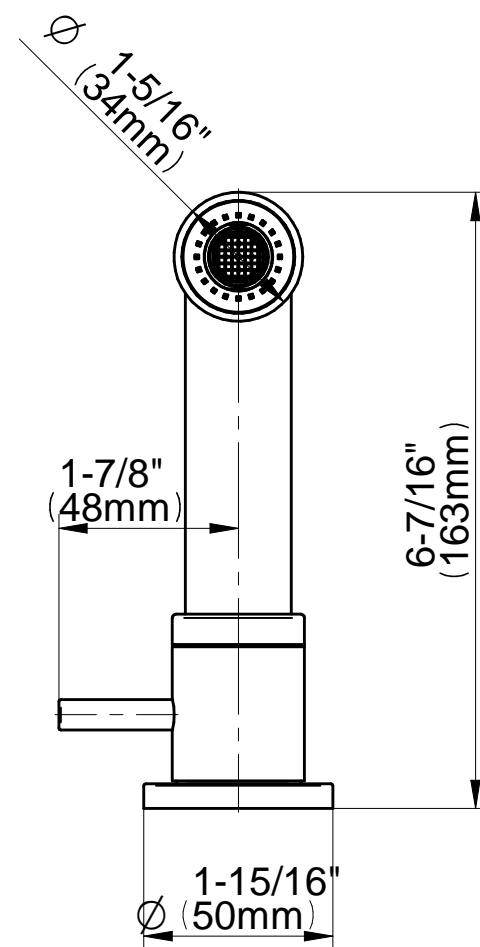

KITCHEN
Sospiro Single-Hole Bar/Prep
Faucet w/Independent Side Spray
G-5675-LM49K

GRAFF®

Information

- Single-hole installation
- Swivel spout
- Optional G-9912 base plate
- Aerated flow rate ≤ 1.8 max gpm, side spray flow rate < 1.8 max gpm
- Includes matching independent side spray w/progressive valve and dualfunction spray/stream pull-out sprayhead
- ADA
- CALGreen

G-5675-LM49K Series

KITCHEN
Sospiro Contemporary Two-
Handle Single-Hole Bar/Prep
Faucet
G-5670-LM49K

GRAFF®

Information

- Single-hole installation
- Swivel spout
- Optional G-9912 base plate available
- Aerated flow rate ≤ 1.8 max gpm
- ADA
- CALGreen

Finishes

G-5670-LM49K

Sospiro Collection

Contemporary Two-Handle Single-Hole Bar/Prep Faucet

GRAFF[®]
CUTTING EDGE DESIGN

Product Features

- Single-hole installation
- Swivel spout
- Aerated flow rate ≤ 1.8 max gpm