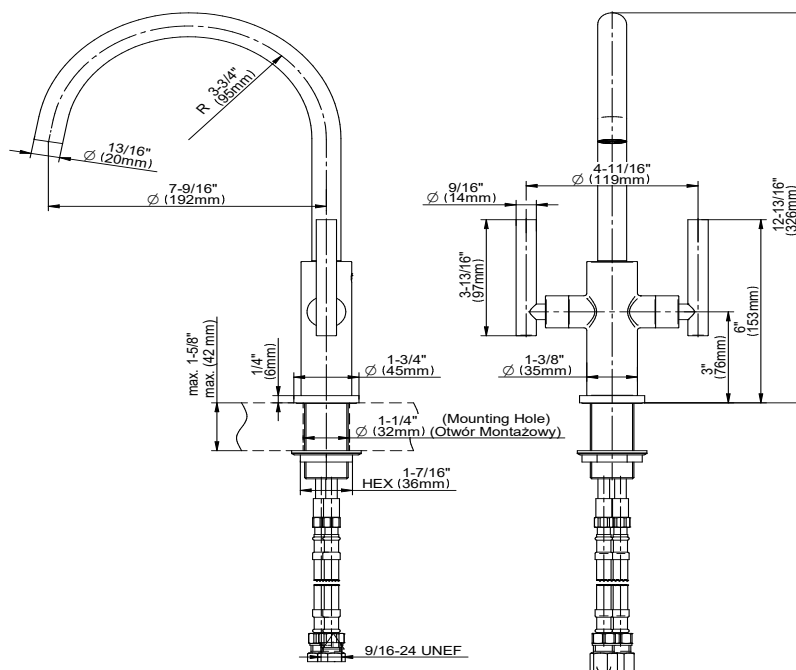

The measurements shown are for reference only. Products and specifications shown are subject to change without notice. Revised 06/2017

www.graff-faucets.com | phone: 800-954-4723