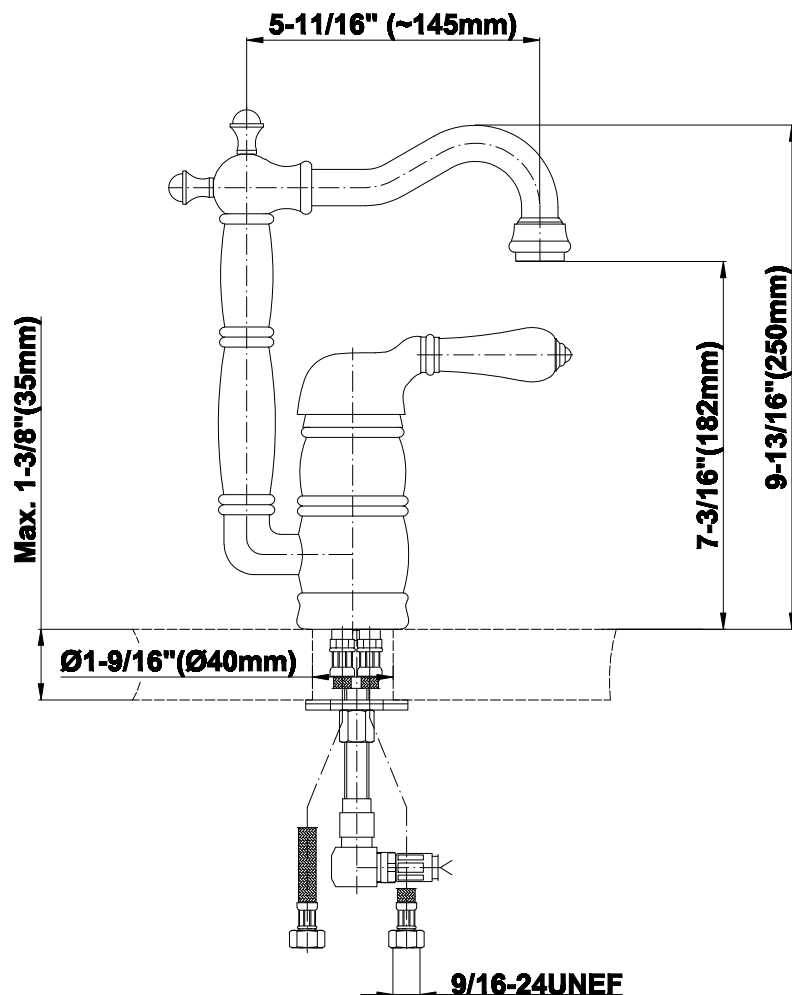

- G-9300 water-saving aerator reduces waterflow from 2.2 to 1.5 gpm

Code Compliance

- ADA

Warranty

- Limited lifetime warranty

For complete warranty information go to
www.graff-faucets.com/en-nam/warranty

The measurements shown are for reference only. Products and specifications shown are subject to change without notice. Revised 09/2012.