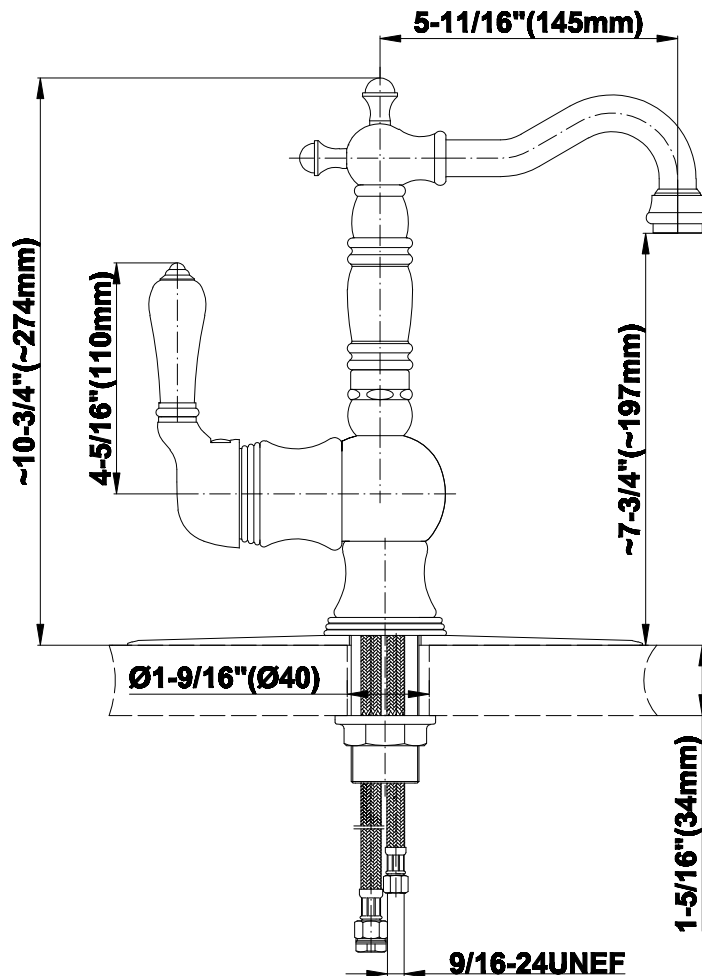

KITCHEN
Canterbury Bar Faucet
G-5235-LC3

GRAFF®

Information

- Swivel spout
- Aerated flow rate ≤ 1.8 max gpm
- ADA
- CALGreen

Finishes

24K Gold

24K Brushed
Gold

Brushed Brass
PVD

GRAFF[®]
CUTTING EDGE DESIGN

Product Features

- Swivel spout

Available Finishes

- Polished Chrome
G-5235-LC3-PC
- Silver Nickel G-5235-LC3-SN
- Olive Bronze G-5235-LC3-OB
- Polished Nickel G-5235-LC3-PN

Optional Accessories

- G-9300 water-saving aerator reduces waterflow from 2.2 to 1.5 gpm

Code Compliance

- ADA

Warranty

- Limited lifetime warranty

For complete warranty information go to
www.graff-faucets.com/en-nam/warranty

The measurements shown are for reference only. Products and specifications shown are subject to change without notice. Revised 09/2012.