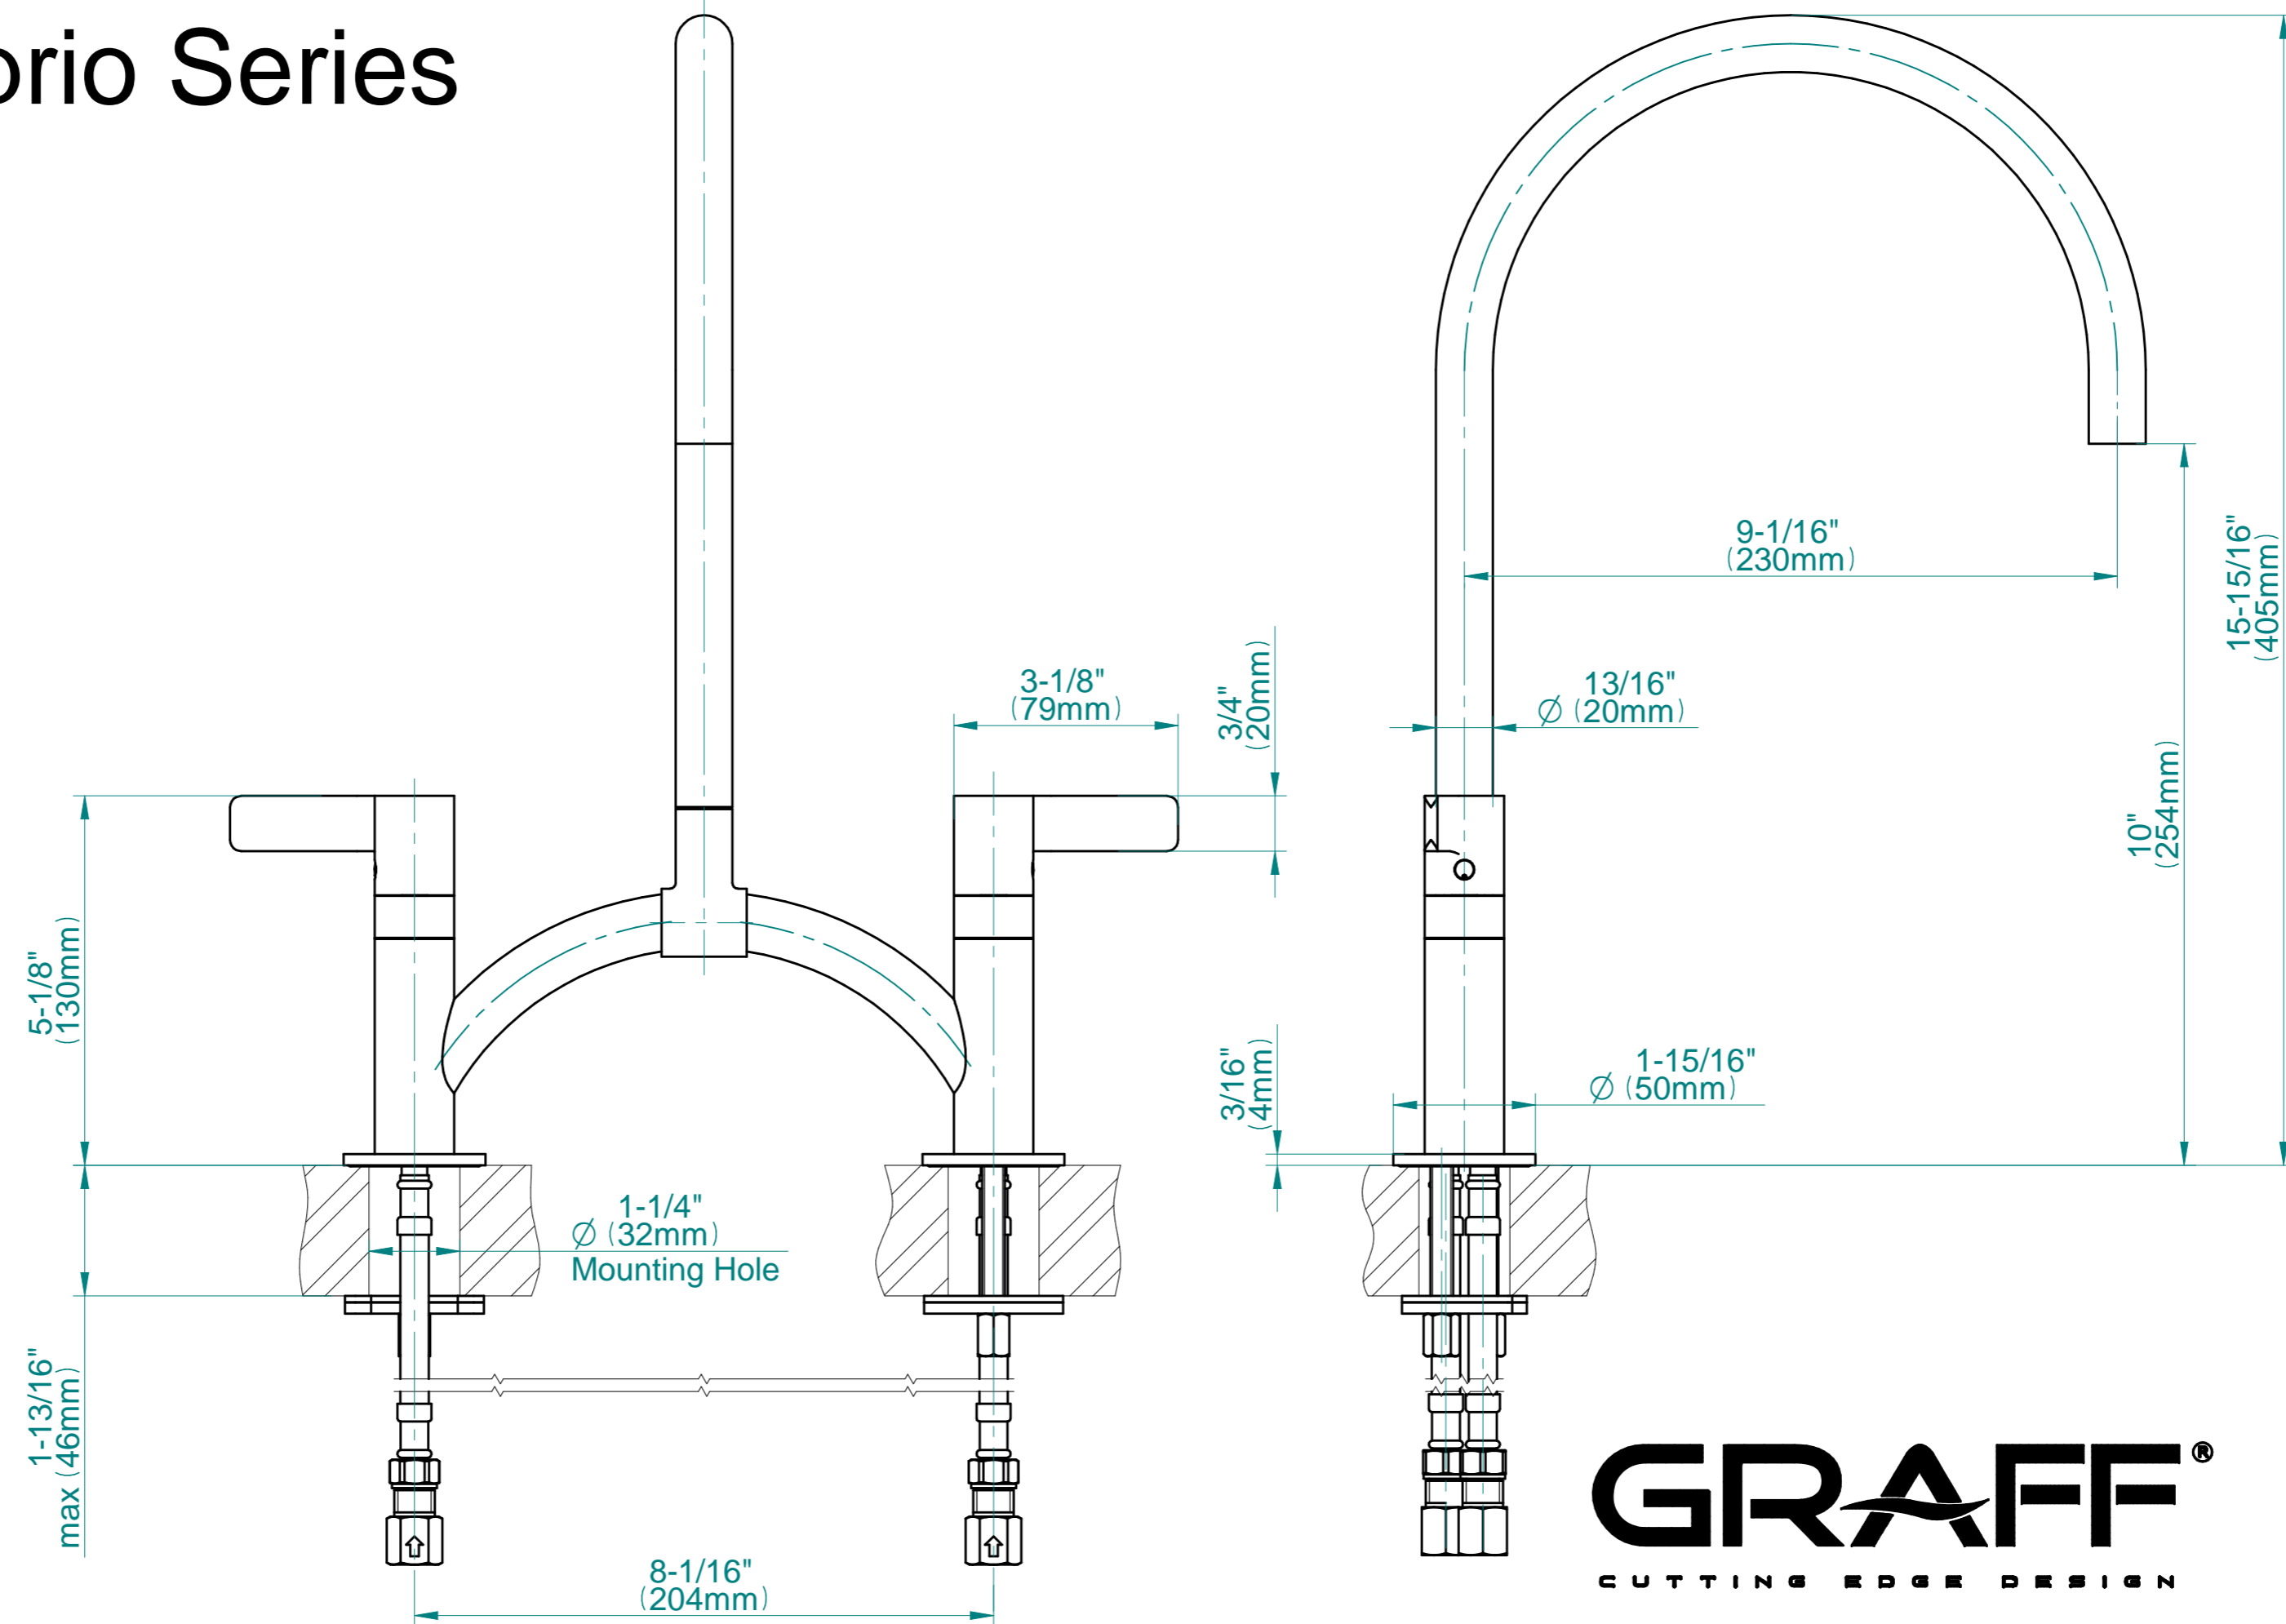

KITCHEN
Terra Contemporary Bridge
Kitchen Faucet
G-4890-LM46B

GRAFF®

Information

- Installs on 8" centers
- Swivel spout
- Aerated flow rate ≤ 1.8 max gpm
- ADA
- CALGreen

Finishes

GN-4890-LM46B

Sosprio Series

GRAFF[®]
CUTTING EDGE DESIGN