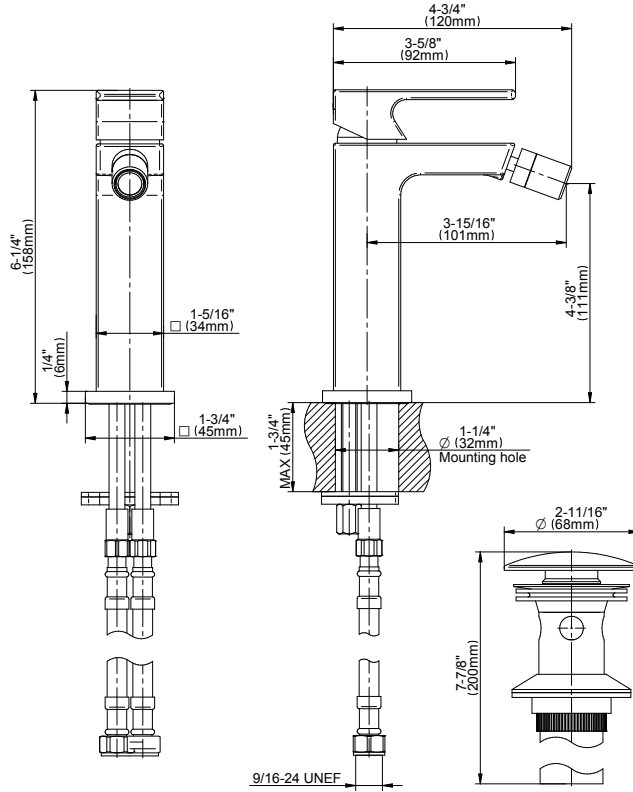

The measurements shown are for reference only. Products and specifications shown are subject to change without notice. Revised 3/2018

www.graff-designs.com | phone: 800-954-4723