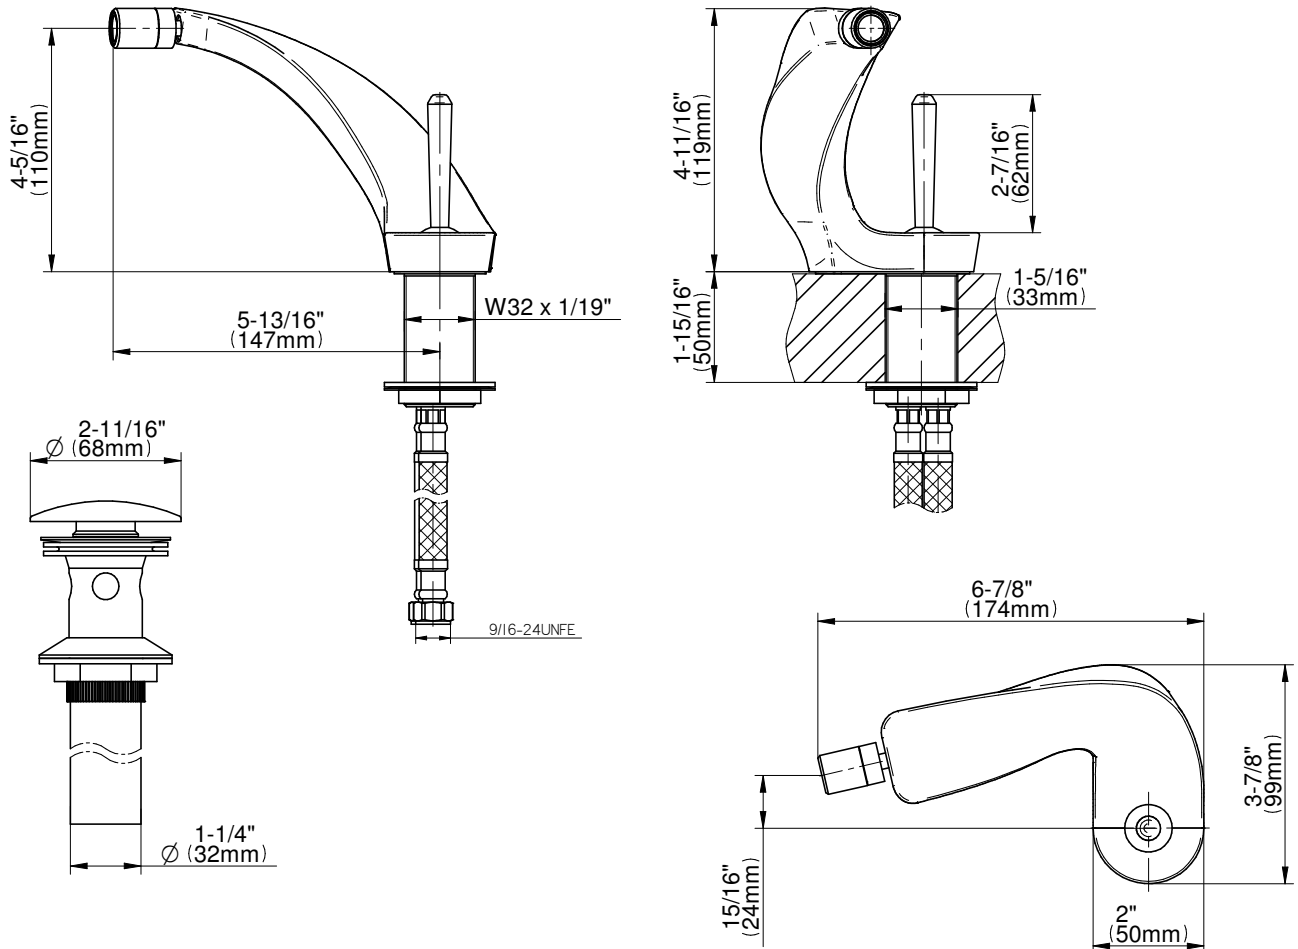

The measurements shown are for reference only. Products and specifications shown are subject to change without notice. Revised 3/2013.

www.graff-faucets.com | phone: 800-954-4723