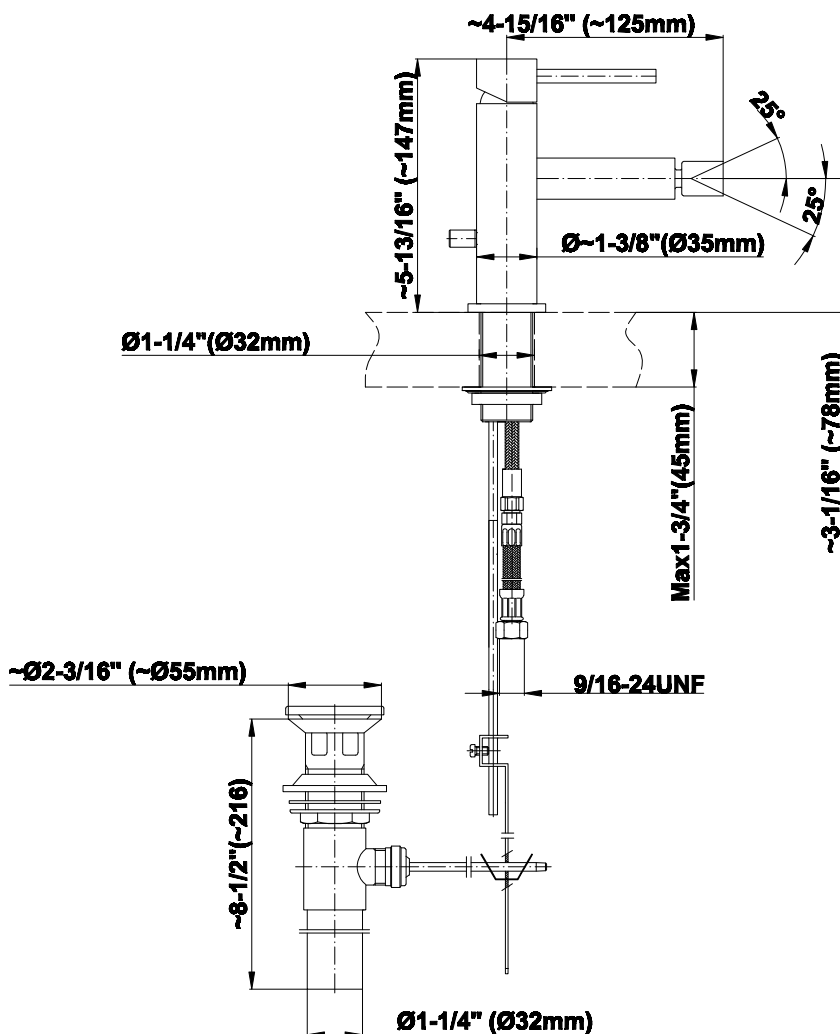

The measurements shown are for reference only. Products and specifications shown are subject to change without notice. Revised 11/2016

www.graff-faucets.com | phone: 800-954-4723