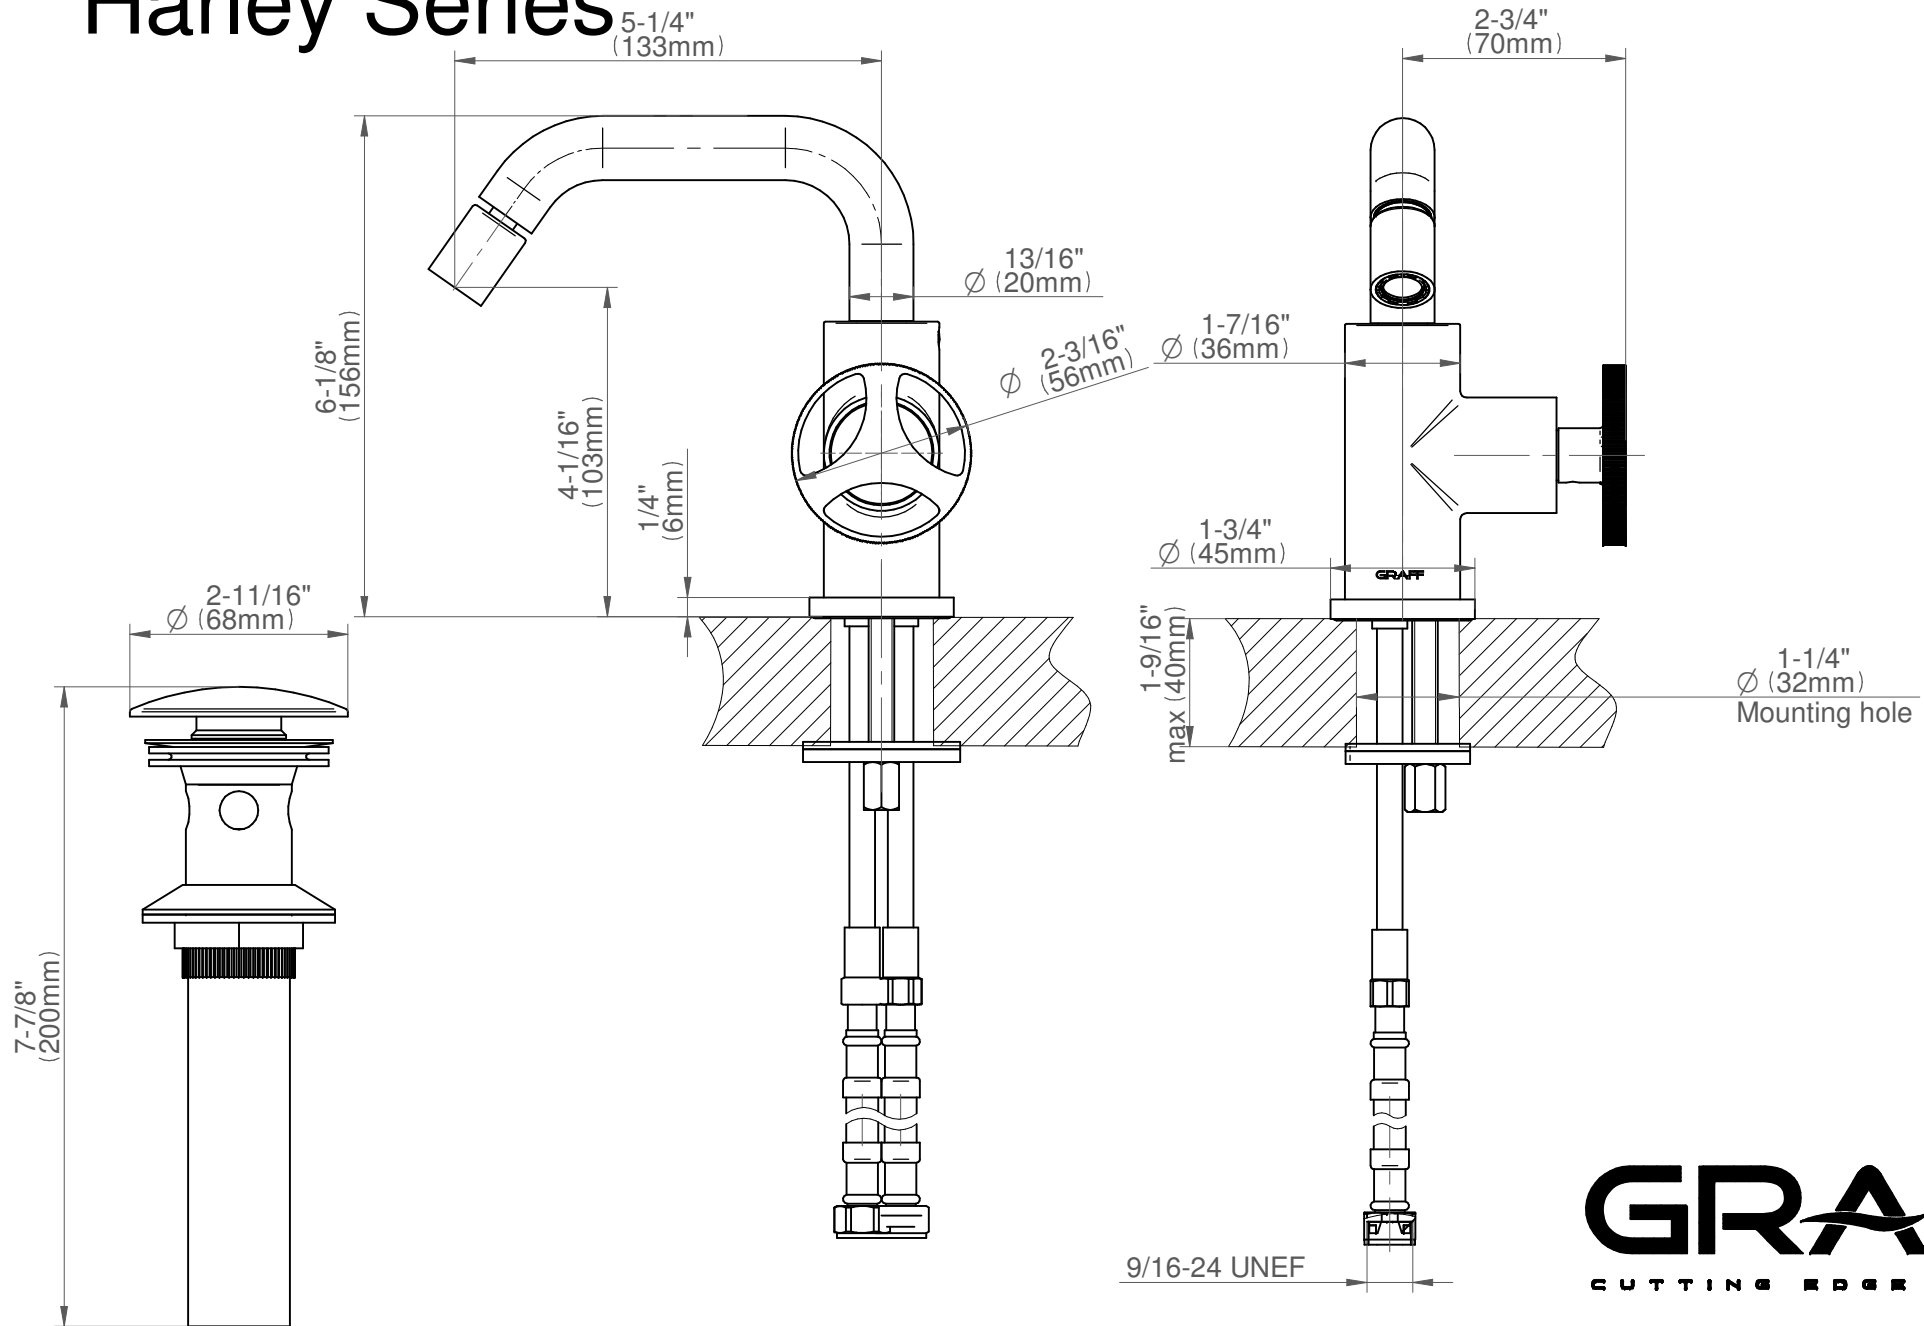

# G-11460-C19

## Harley Series

**GRAFF**<sup>®</sup>  
CUTTING EDGE DESIGN