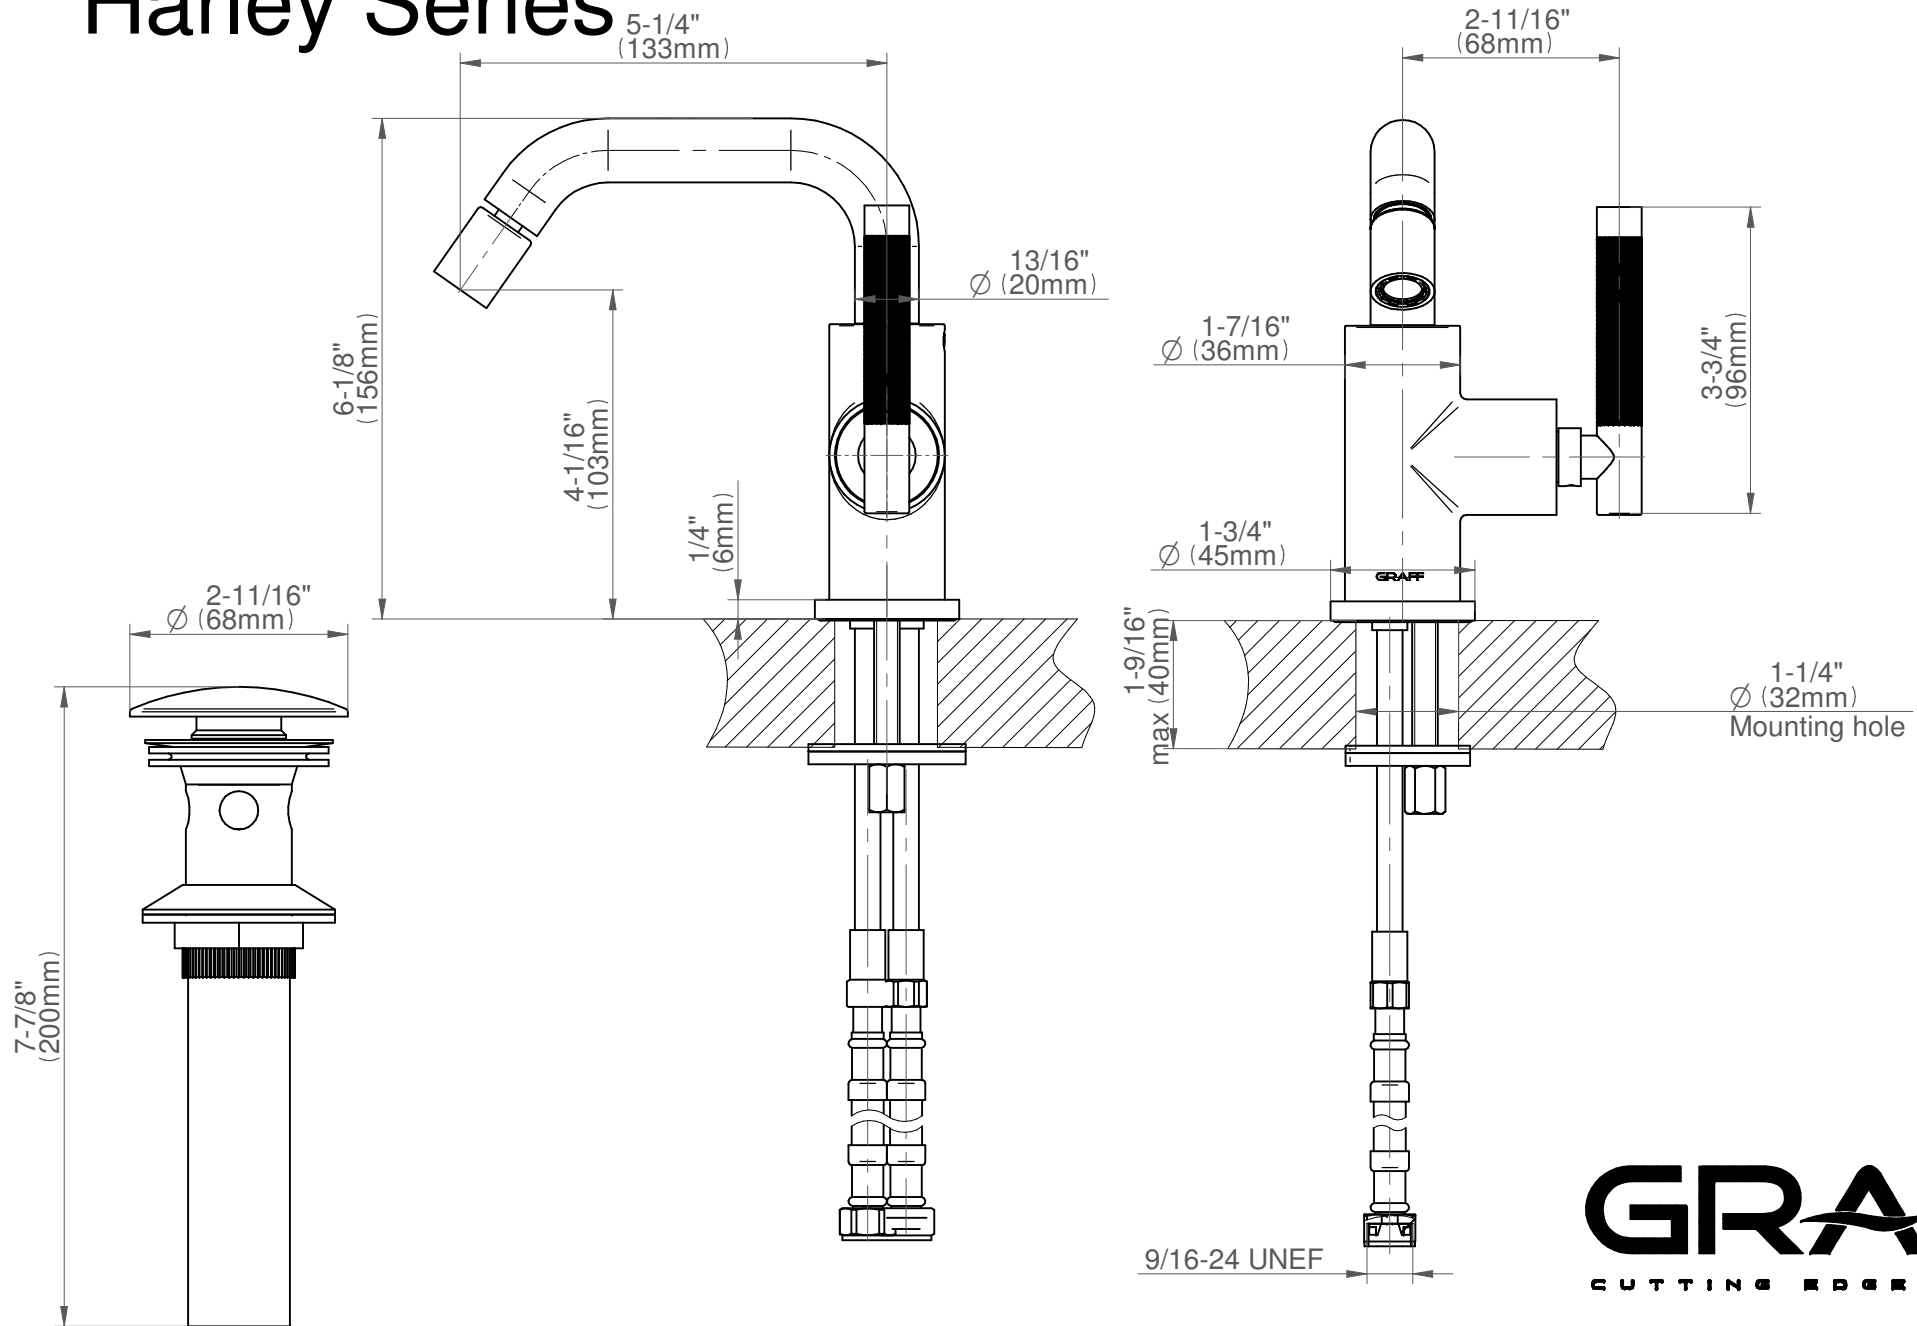

G-11460-LM57

Harley Series

GRAFF[®]
CUTTING EDGE DESIGN