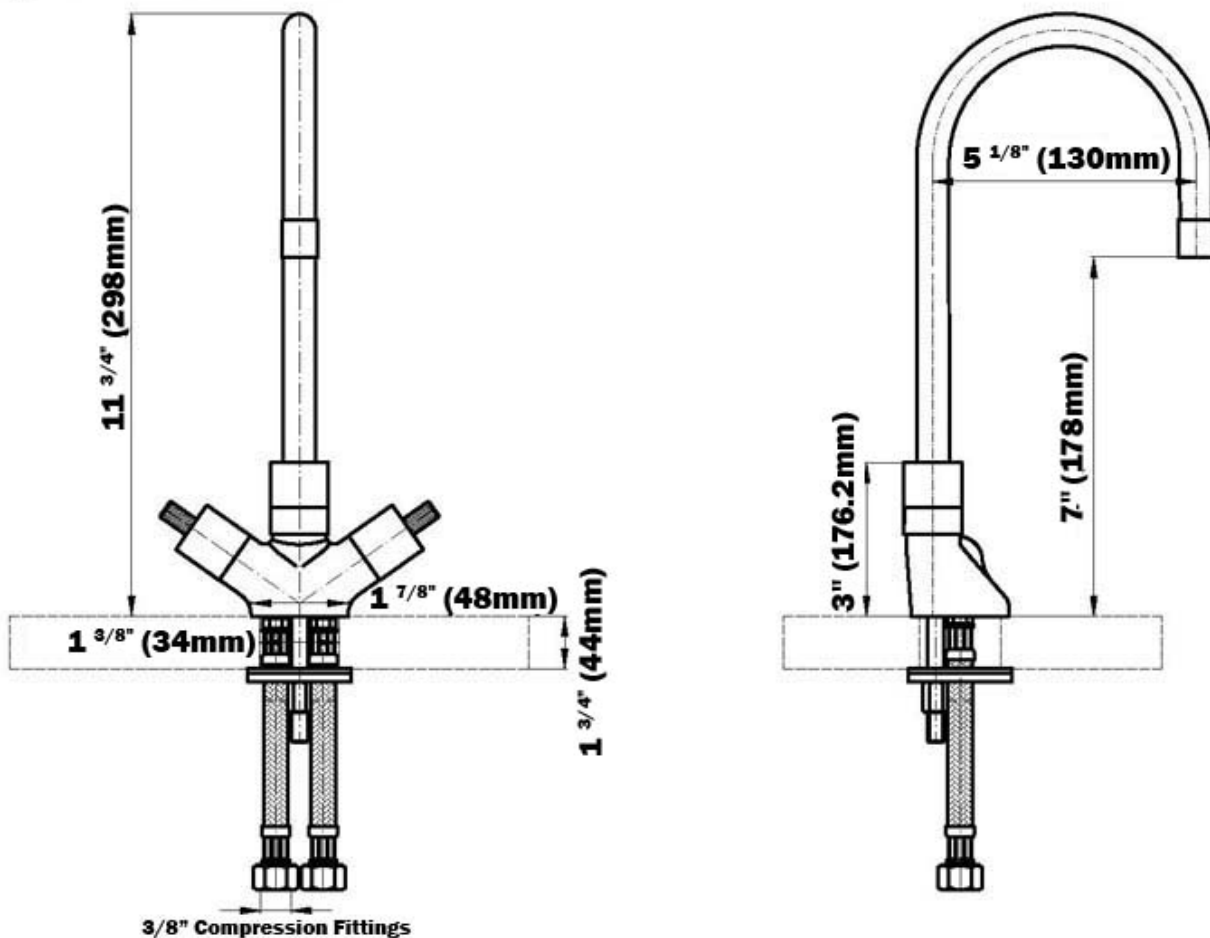

G-5210-C5

Contemporary Kitchen
Infinity Bar Faucet

GRAFF®
CUTTING EDGE DESIGN

Product Features

- Single-hole installation
- Swivel spout

Available Finishes

- Polished Chrome G-5210-C5-PC
- Silver Nickel G-5210-C5-SN
- Olive Bronze G-5210-C5-OB
- Polished Nickel G-5210-C5-PN

Code Compliance

- ADA

Optional Accessories

- G-9301 water-saving aerator reduces waterflow from 2.2 to 1.5 gpm

Warranty

- Limited lifetime warranty

For complete warranty information go to
www.graff-faucets.com/en-nam/warranty

The measurements shown are for reference only. Products and specifications shown are subject to change without notice. Revised 09/2012.

www.graff-faucets.com | phone: 800-954-4723