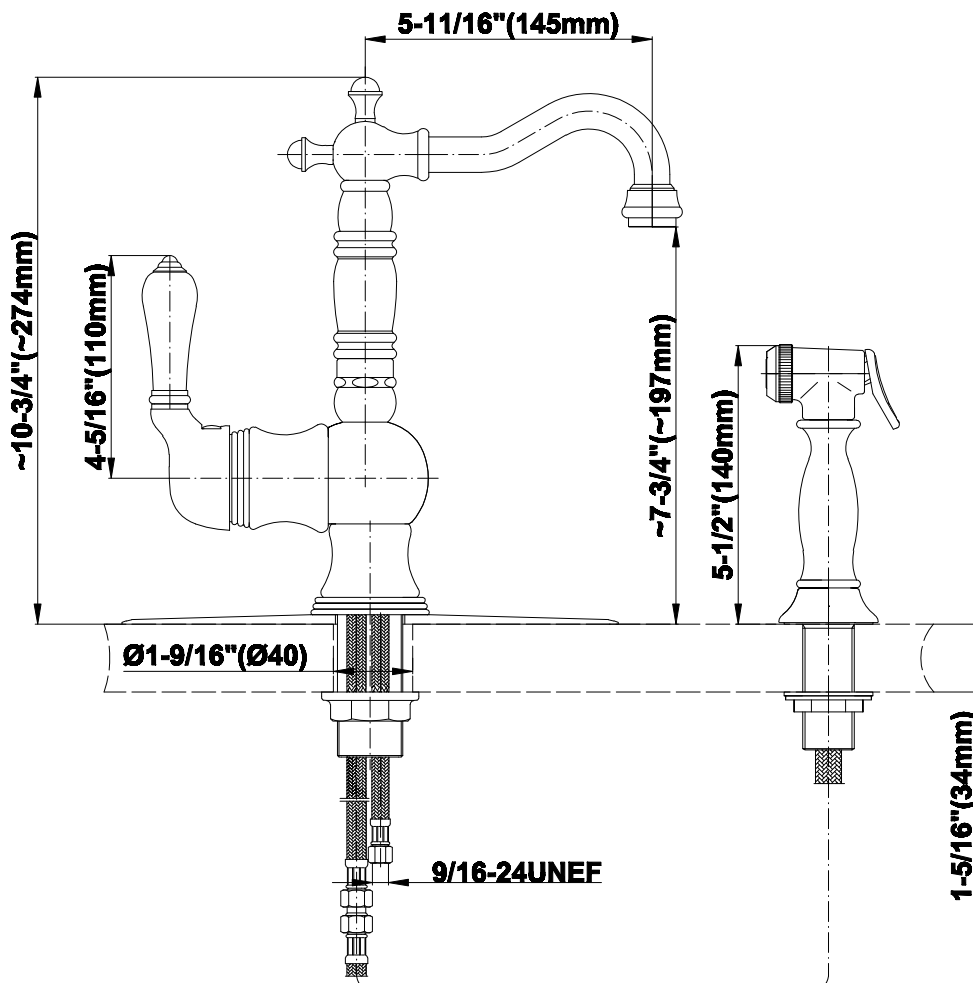

The measurements shown are for reference only. Products and specifications shown are subject to change without notice. Revised 09/2012.

www.graff-faucets.com | phone: 800-954-4723