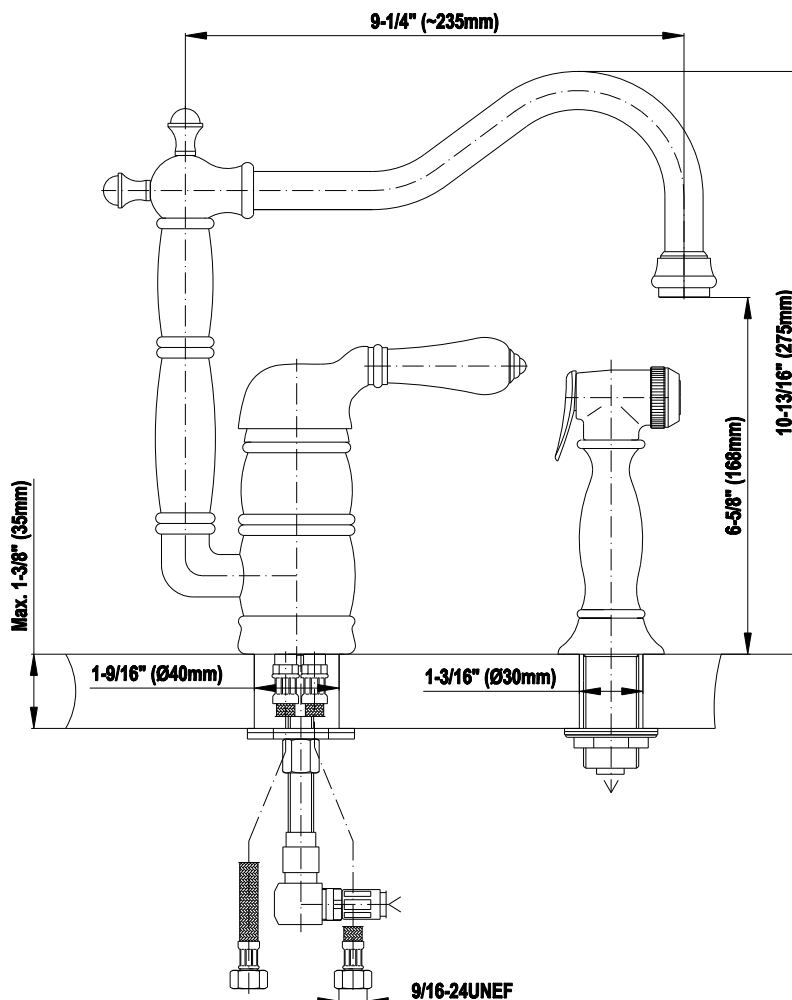

KITCHEN
Canterbury Kitchen Faucet w/
Side Spray
G-4855-LC3

GRAFF®

Information

- Swivel spout
- Includes matching side spray
- Aerated flow rate ≤ 1.8 max gpm
- ADA
- CALGreen

Finishes

24K Gold

24K Brushed
Gold

Contemporary Kitchen
Kitchen Faucet with Side Spray

GRAFF[®]
CUTTING EDGE DESIGN

Product Features

- Swivel spout
- Includes matching side spray

Available Finishes

- Polished Chrome G-4855-LC3-PC
- Silver Nickel G-4855-LC3-SN
- Olive Bronze G-4855-LC3-OB
- Polished Nickel G-4855-LC3-PN

Code Compliance

- ADA

Optional Accessories

- G-9300 water-saving aerator reduces waterflow from 2.2 to 1.5 gpm

Warranty

- Limited lifetime warranty

For complete warranty information go to www.graff-faucets.com/en-nam/warranty