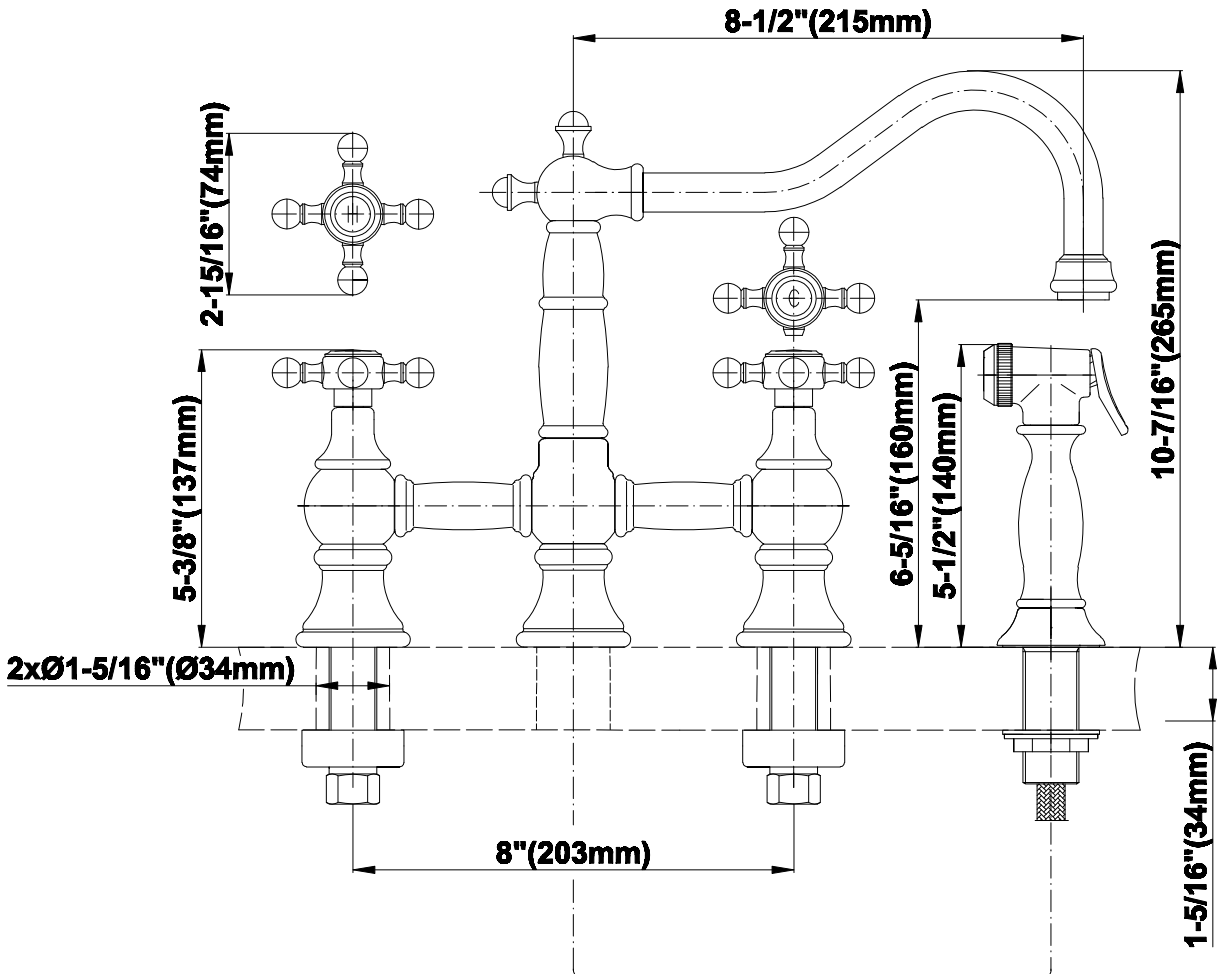

The measurements shown are for reference only. Products and specifications shown are subject to change without notice. Revised 09/2012.

www.graff-faucets.com | phone: 800-954-4723