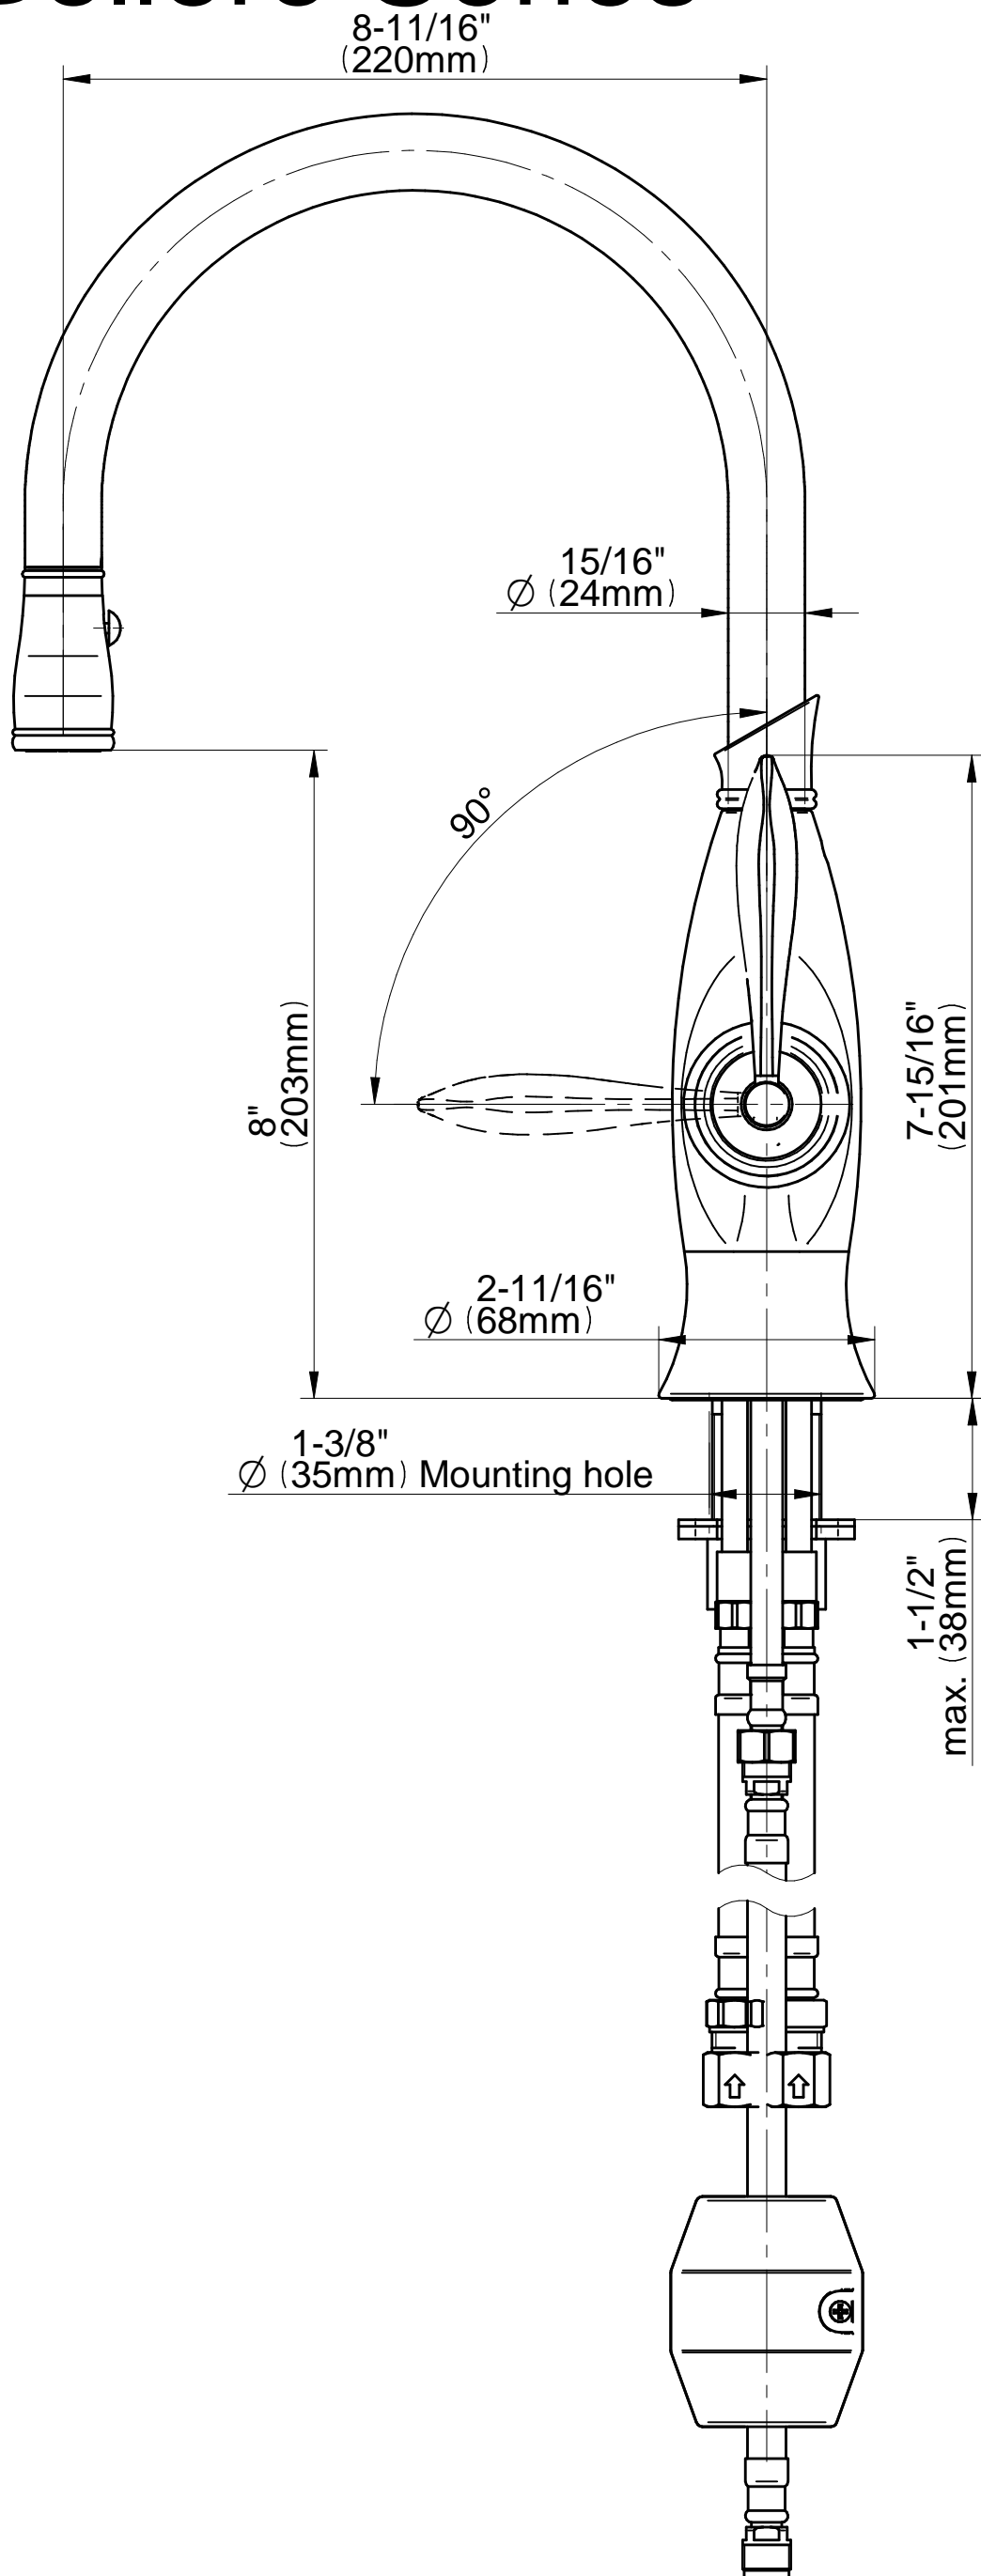

GN-4834-LM51

Bollero Series

GRAFF®
CUTTING EDGE DESIGN