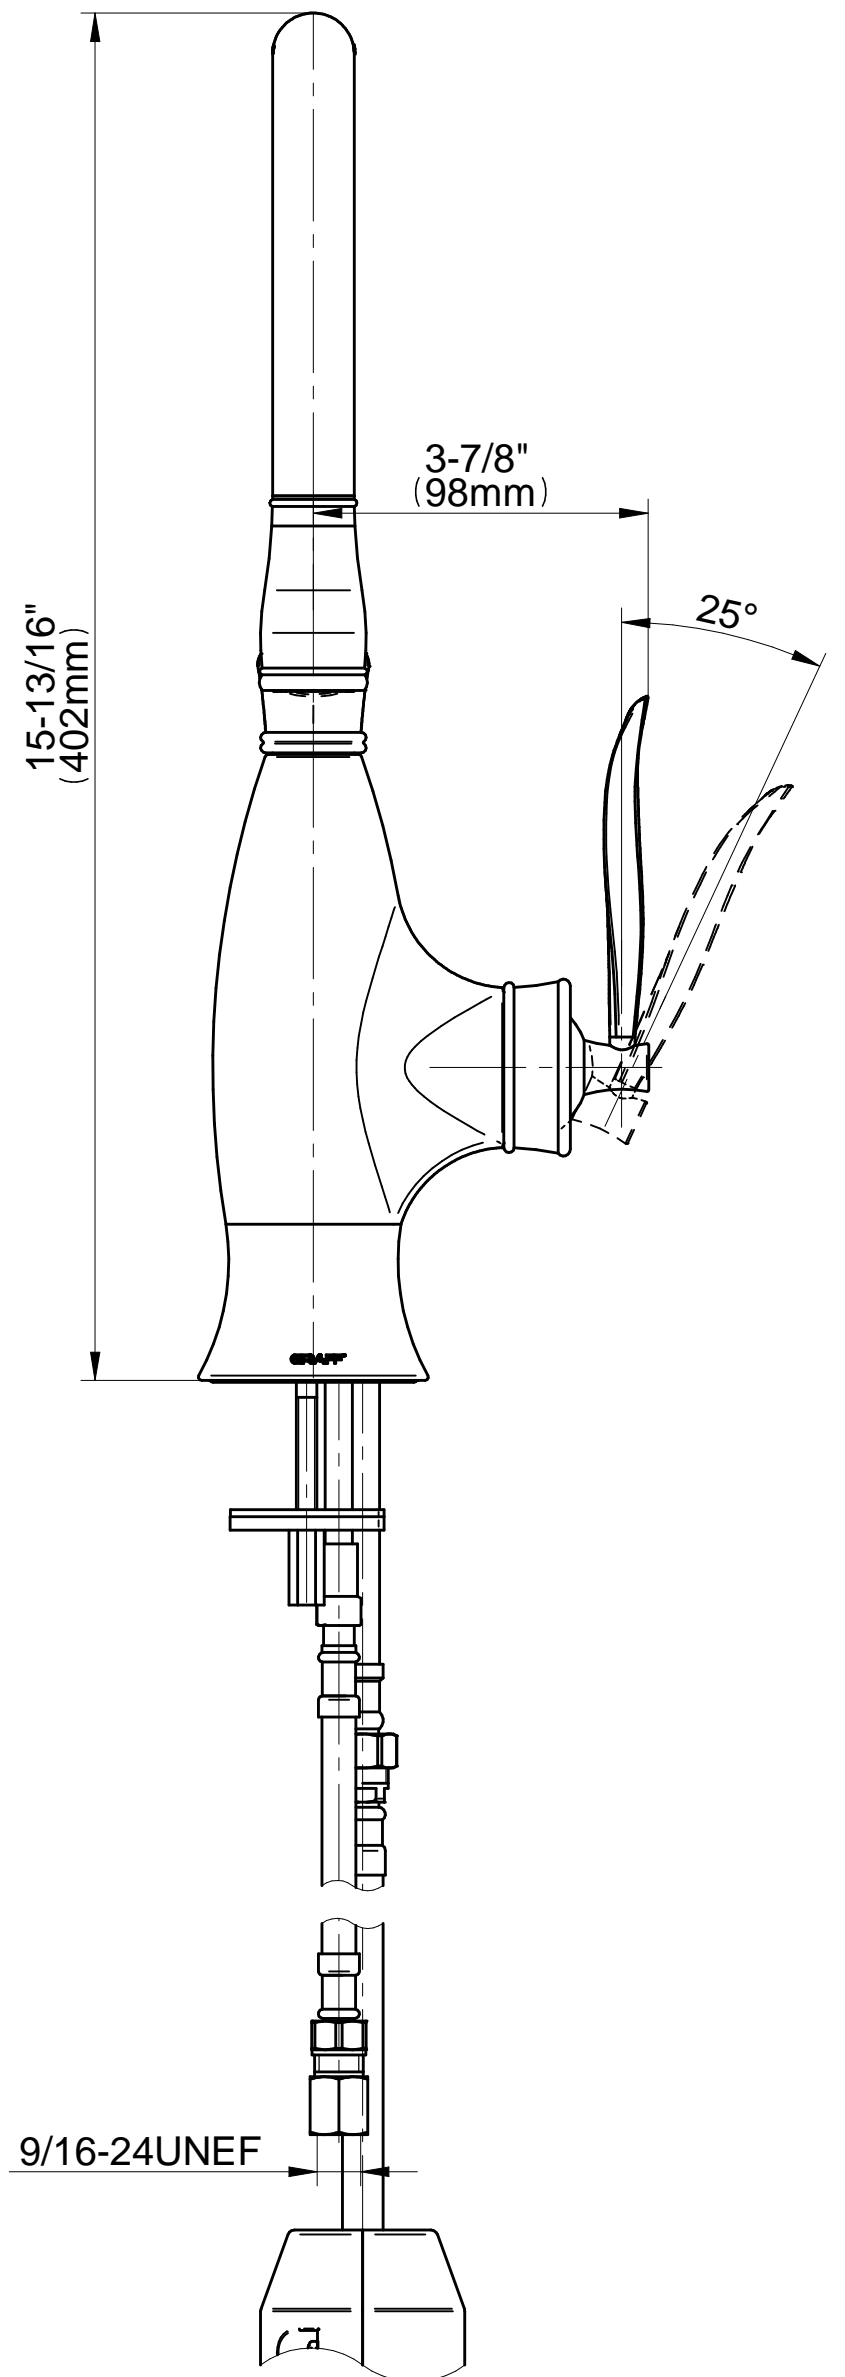

GN-4834-LM51

Bollero Series

GRAFF®
CUTTING EDGE DESIGN