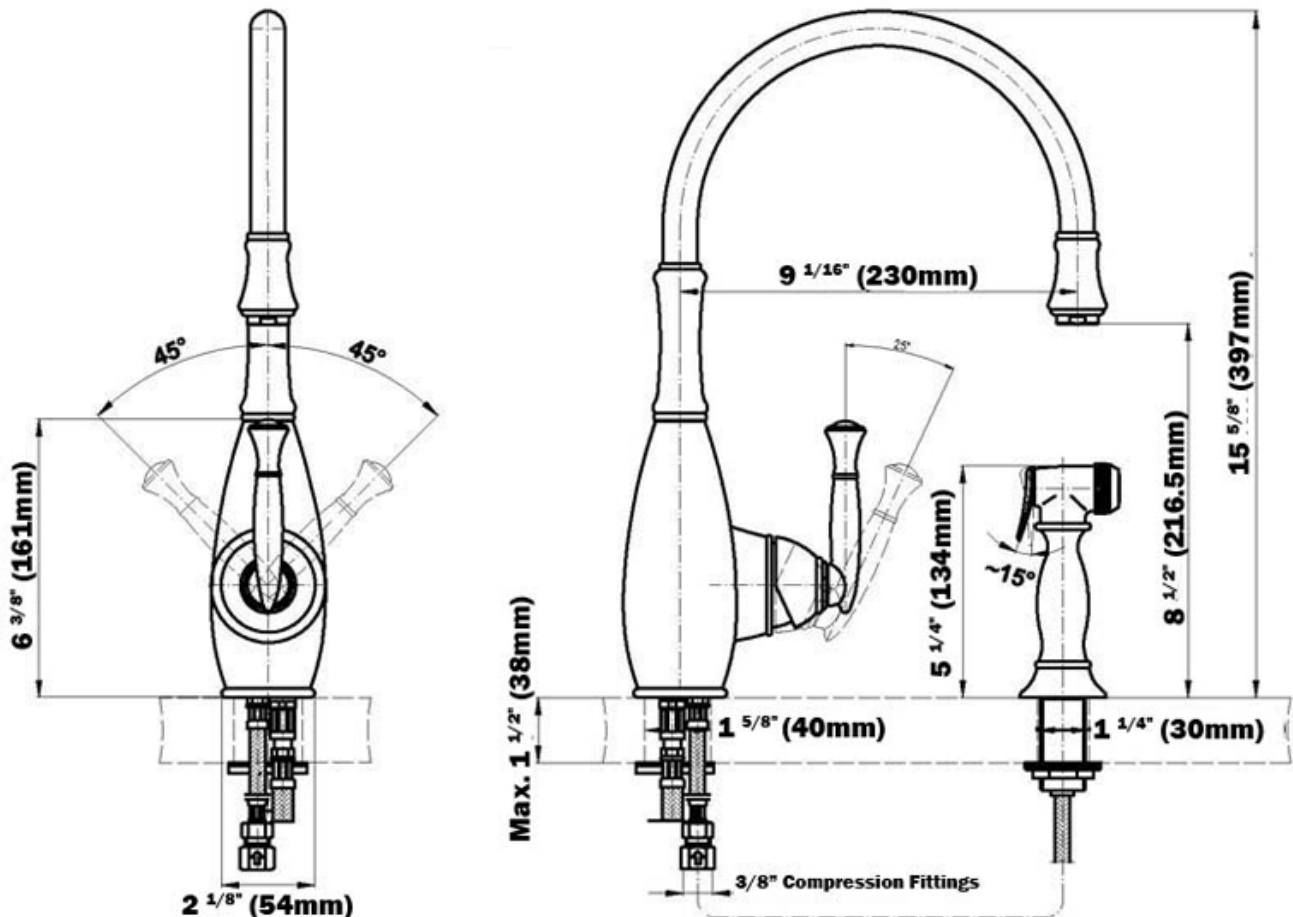

KITCHEN
Duxbury Kitchen Faucet w/ Side
Spray
G-4805

GRAFF®

Information

- Two-hole installation
- Swivel spout
- Includes matching side spray
- Aerated flow rate ≤ 1.8 max gpm
- ADA
- CALGreen

Finishes

G-4805

Traditional Kitchen
Duxbury Kitchen Faucet with Side Spray

GRAFF[®]
CUTTING EDGE DESIGN

Product Features

- Two-hole installation
- Swivel spout
- Includes matching sidespray

Available Finishes

- Polished Chrome G-4805-PC
- Silver Nickel G-4805-SN
- Olive Bronze G-4805-OB
- Polished Nickel G-4805-PN

Code Compliance

- ADA

Optional Accessories

- G-9300 water-saving aerator reduces waterflow from 2.2 to 1.5 gpm

Warranty

- Limited lifetime warranty

For complete warranty information go to www.graff-faucets.com/en-nam/warranty

The measurements shown are for reference only. Products and specifications shown are subject to change without notice. Revised 09/2012.

www.graff-faucets.com | phone: 800-954-4723