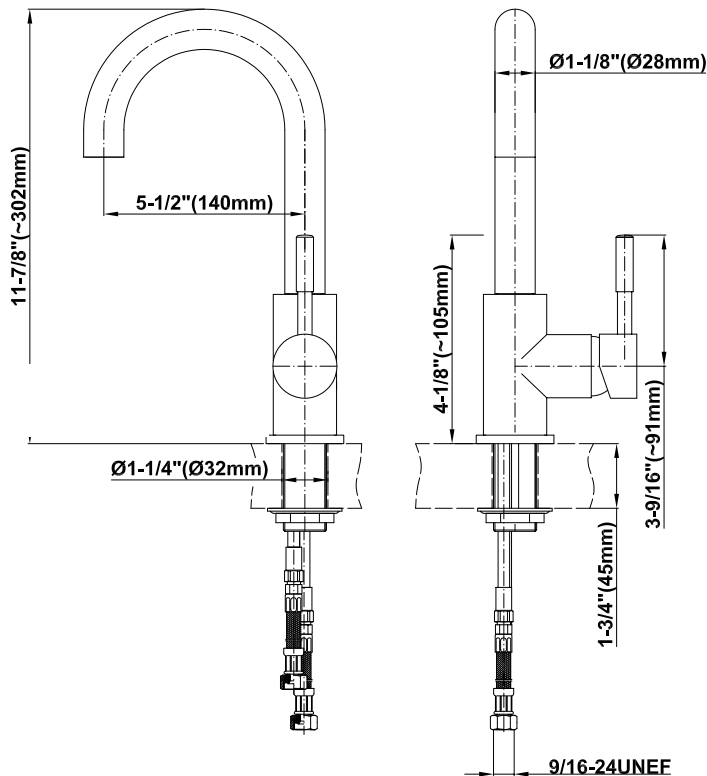

The measurements shown are for reference only. Products and specifications shown are subject to change without notice. Revised 09/2018.

www.graff-designs.com | phone: 800-954-4723