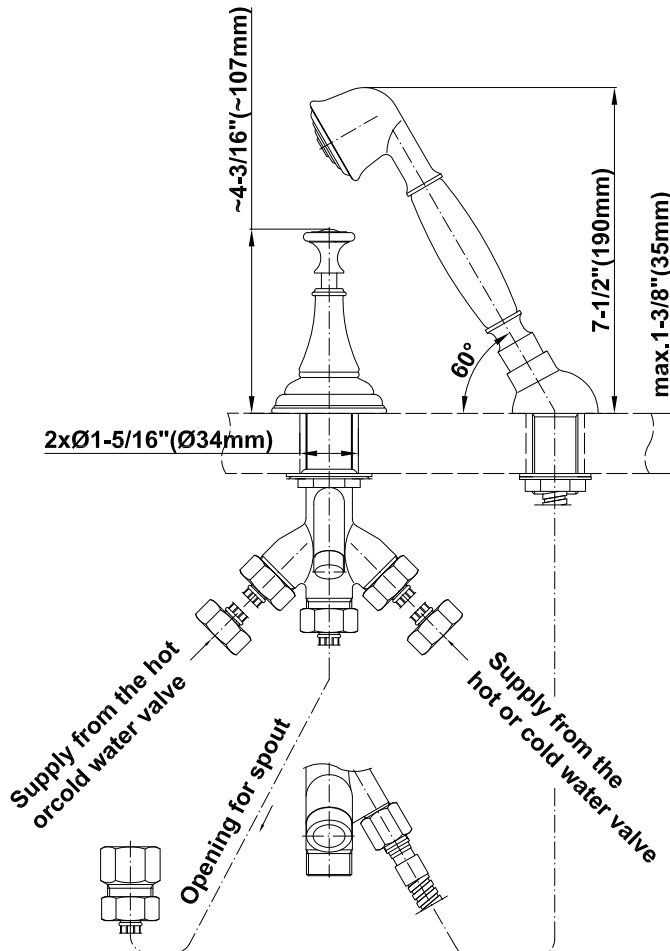

Warranty

- Limited lifetime warranty

For complete warranty information go to www.graff-faucets.com/en-nam/warranty