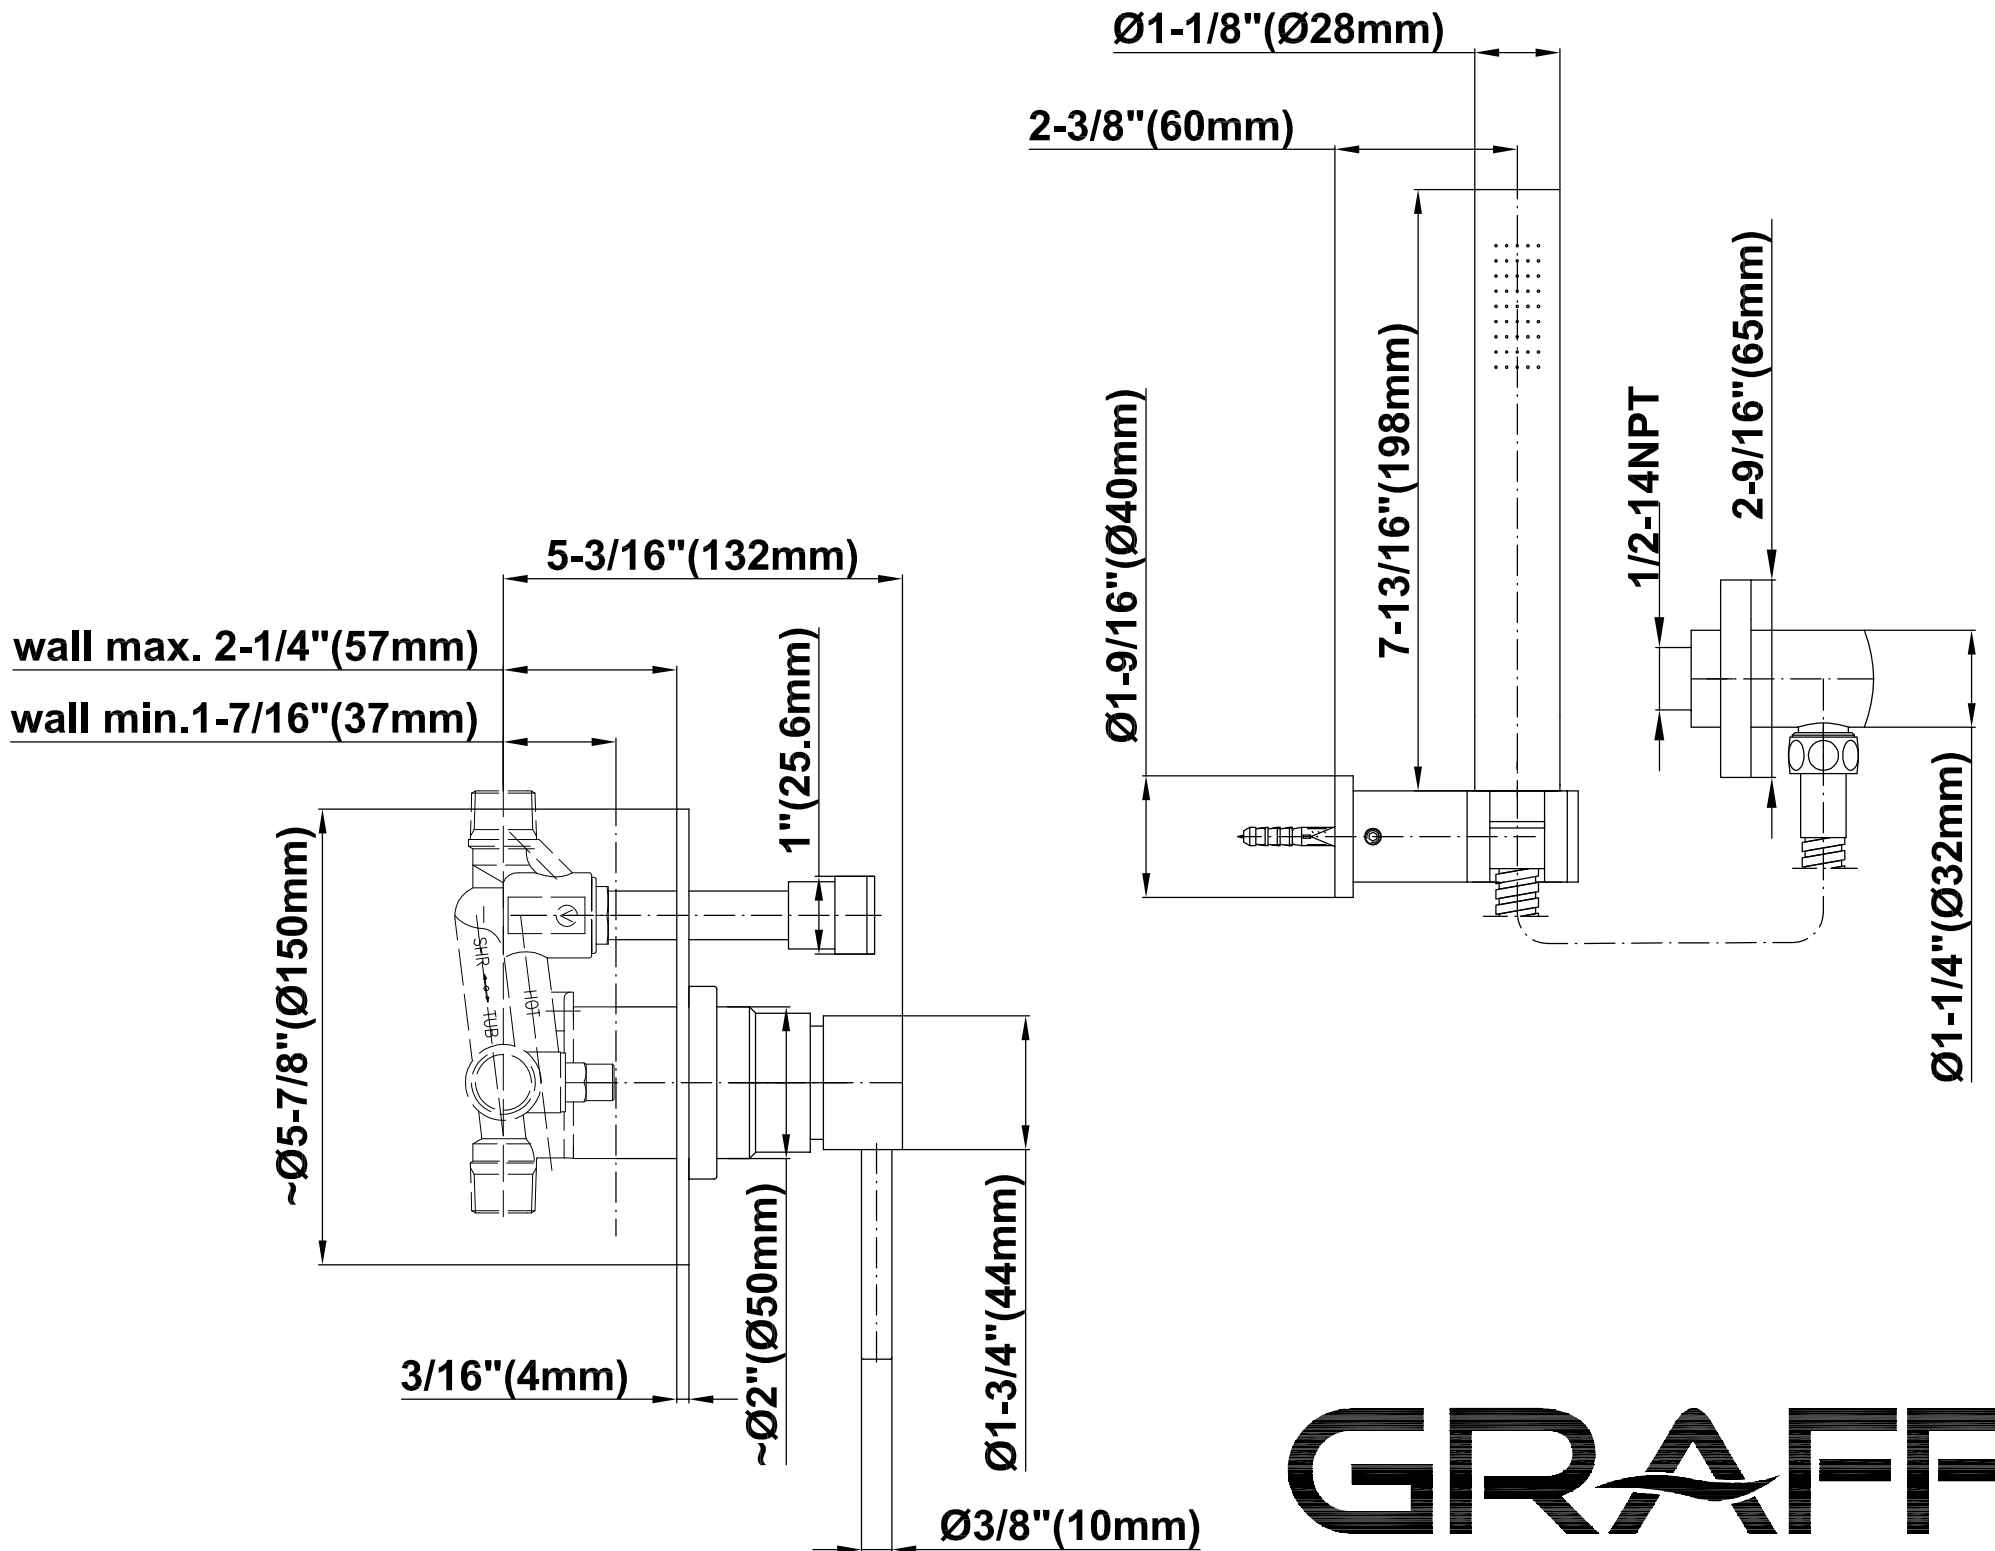

SHOWER
Pressure Balancing Shower
System - Shower with
Handshower
G-7278-LM37S

GRAFF®

Information

- 1/2" pressure balancing valve with diverter and trim
- 8" showerhead with 12" wall-mounted shower arm
- Showerhead features no-clog, easy-clean spray nozzles
- Handshower set with wall bracket and 59" hose (PVD finishes use 59" flex hose)
- Optional extension kit
- Flow rates: showerhead ≤ 1.8 max gpm, handshower ≤ 1.5 max gpm
- ADA
- CALGreen

G-7278-LM37S

SHOWER
 Concealed Pressure Balancing
 Valve Rough w/Diverter
G-7055

Information

- Anti-scald protection
- 1/2" universal inlets/outlets with male threads
- Built-in service stops
- Push-button diverter
- For use with tub & shower configuration
- Supplied with protective plastic guard