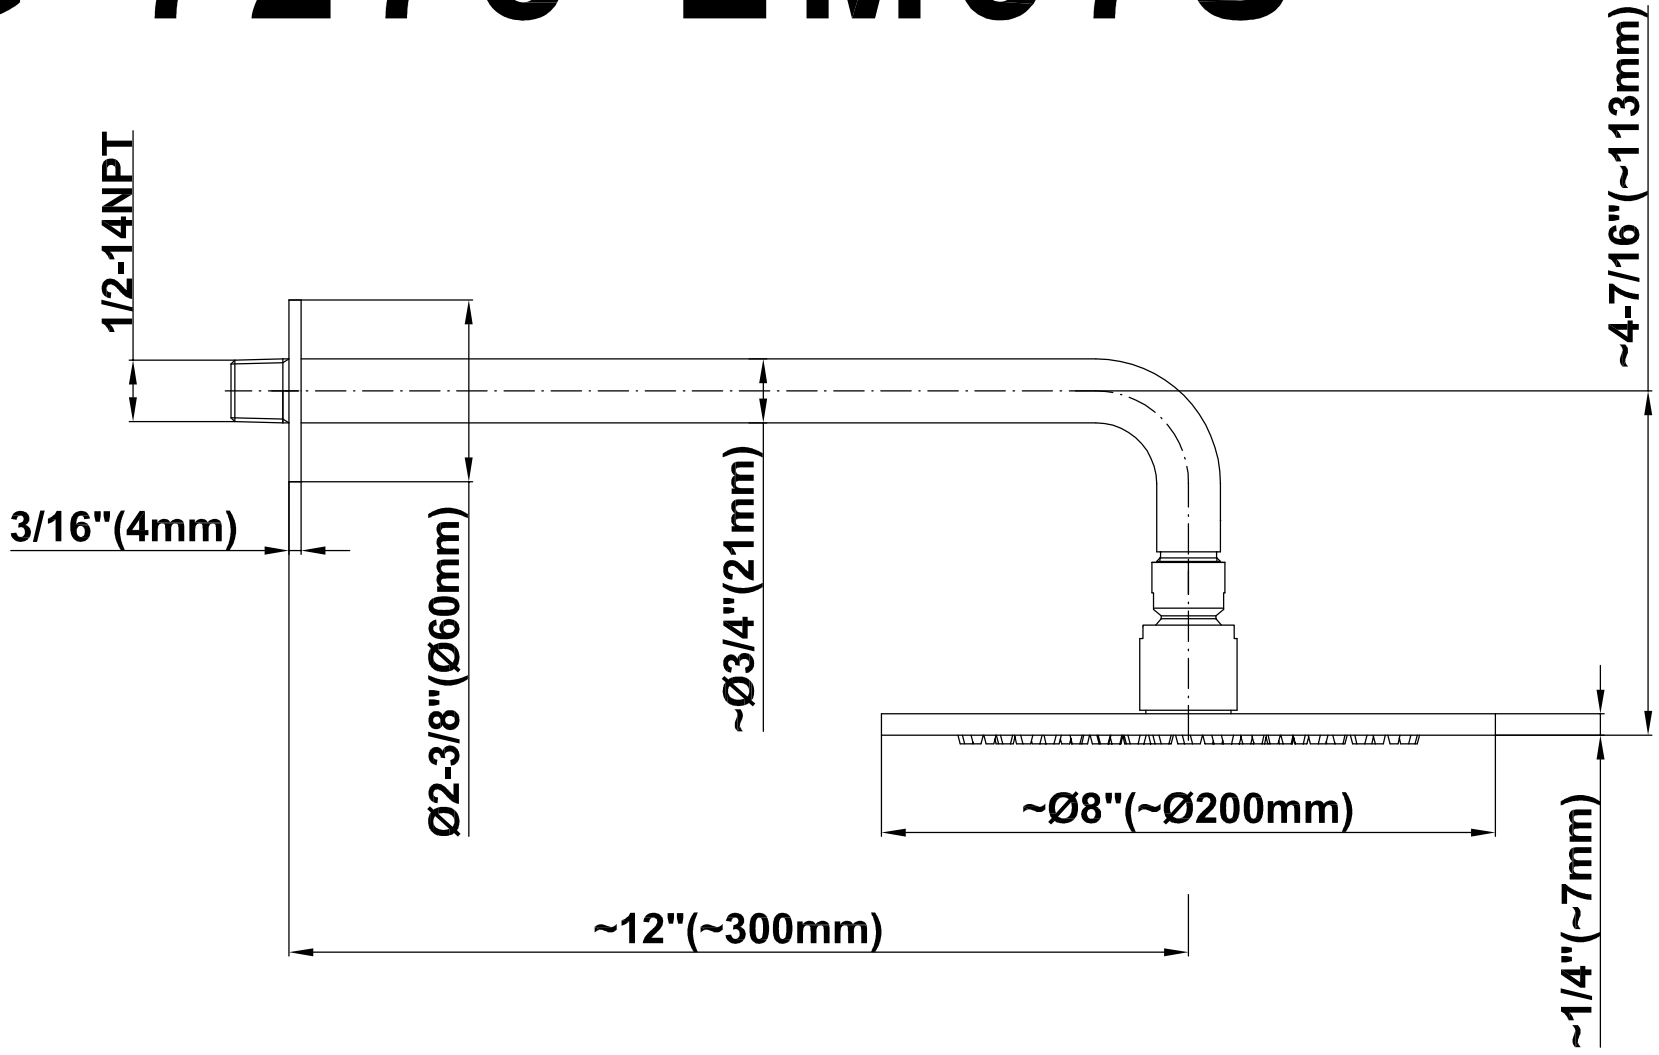

SHOWER
Pressure Balancing Shower
System - Shower with
Handshower
G-7278-LM37S

GRAFF®

Information

- 1/2" pressure balancing valve with diverter and trim
- 8" showerhead with 12" wall-mounted shower arm
- Showerhead features no-clog, easy-clean spray nozzles
- Handshower set with wall bracket and 59" hose (PVD finishes use 59" flex hose)
- Optional extension kit
- Flow rates: showerhead ≤ 1.8 max gpm, handshower ≤ 1.5 max gpm
- ADA
- CALGreen

G-7278-LM37S

SHOWER
 Concealed Pressure Balancing
 Valve Rough w/Diverter
G-7055

Information

- Anti-scald protection
- 1/2" universal inlets/outlets with male threads
- Built-in service stops
- Push-button diverter
- For use with tub & shower configuration
- Supplied with protective plastic guard