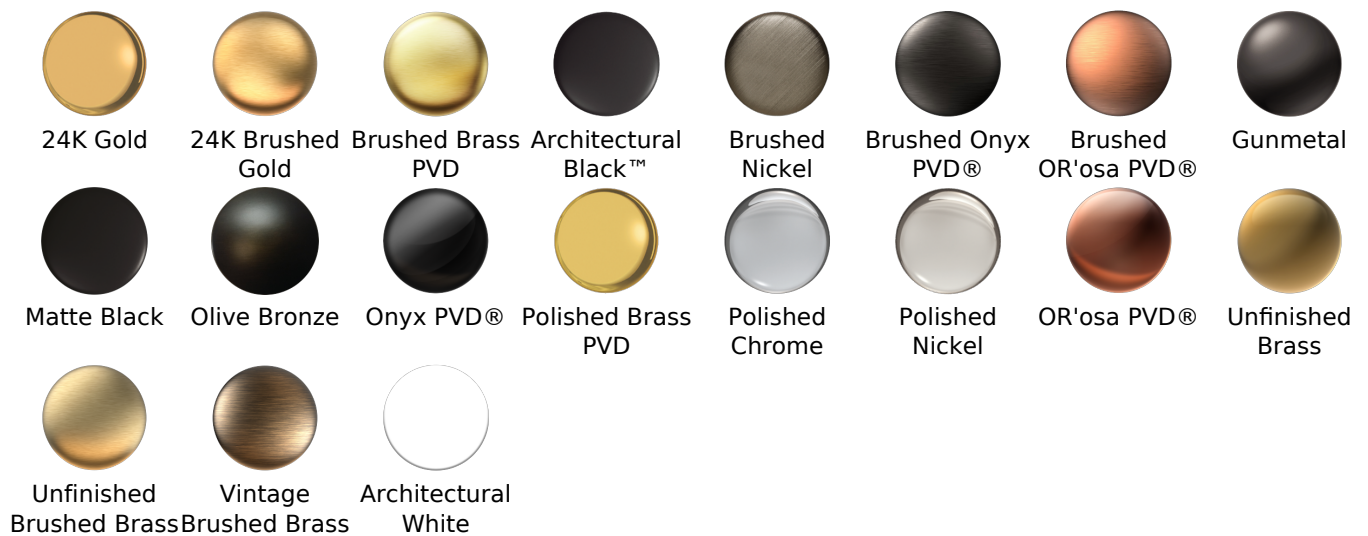

SHOWER
Finezza 12" Ceiling Shower Arm
G-8549

Information

- Includes arm and flange
- 1/2" NPT male thread inlet
- For use with all showerheads (especially G-8406)

Finishes