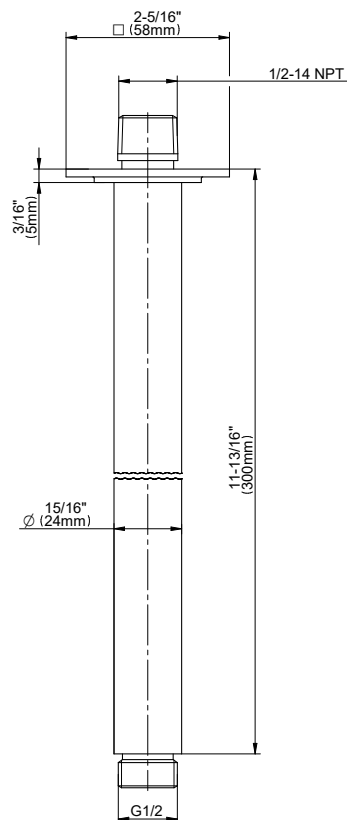

G-8549

Finezza Collection
12" Ceiling Shower Arm

GRAFF®
CUTTING EDGE DESIGN

Product Features

- Includes arm and flange
- 1/2" NPT male thread inlet
- For use with all showerheads (especially G-8406)

Available Finishes

- Polished Chrome
  G-8549-PC
- Brushed Nickel
  G-8549-BNi
- Polished Nickel
  G-8549-PN
- Olive Bronze™
  G-8549-OB

Code Compliance

- ADA

Warranty

- Limited lifetime warranty

For complete warranty information go to: www.graff-faucets.com/en/info/faqs