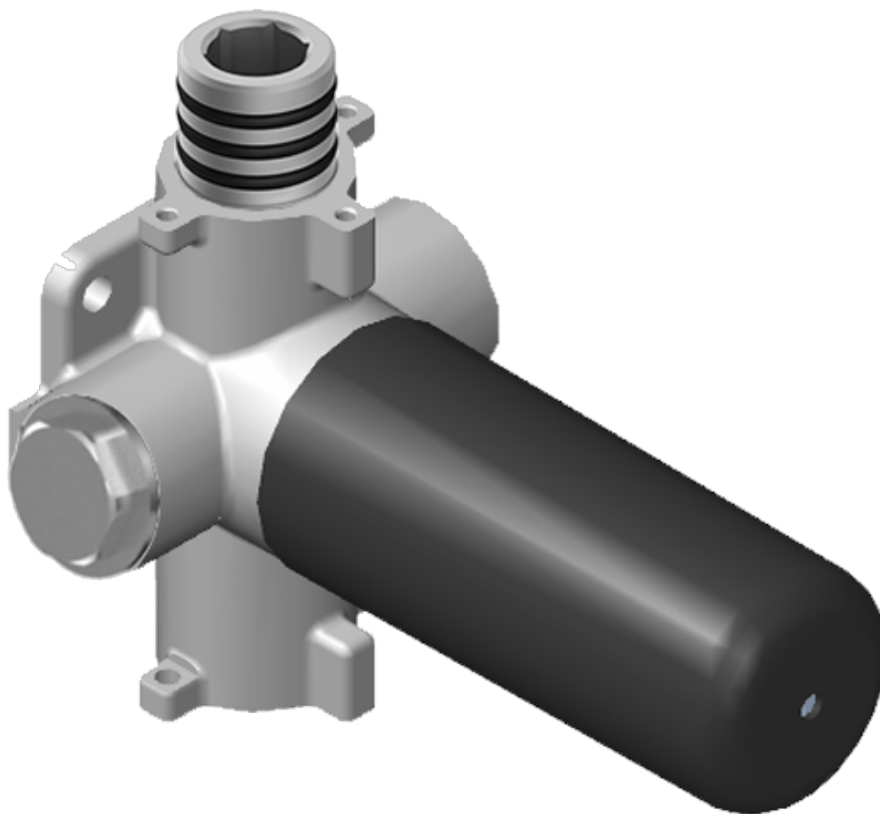

SHOWER
Finezza DUE M-Series
Thermostatic Shower System -
Shower with Handshower
GR3.011WB-2L1C

GRAFF®

Information

- 3/4" thermostatic valve and trim
- 3/4" stop/volume control valve (2 pieces)
- 9" showerhead with 12" ceiling-mounted shower arm
- Showerhead features no-clog, easy-clean spray nozzles
- Handshower set with wall-mounted slide bar and 59" hose (PVD finishes use 59" flex hose)
- Optional extension kit
- Flow rates: showerhead ≤ 1.8 max gpm, handshower ≤ 1.8 max gpm
- ADA

SHOWER
Thermostatic Rough Valve
G-8006

Information

- 12.9 gpm @ 60 psi
- 3/4" universal inlets
- Built-in service stops
- Stacking outlet feature
- Complete serviceability from front of all units
- Supplied with protective plastic cover
- CalGreen compliant dependent on functions

Finishes

G-8006

M-Series

3/4" Concealed Thermostatic Rough Valve

Product Features

- 12.9 gpm @ 60 psi
- 3/4" universal inlets
- Built-in service stops
- Stacking outlet feature
- Complete serviceability from front of all units
- Supplied with protective plastic cover
- CalGreen compliant dependent on functions

www.graff-faucets.com | phone: 800-954-4723

SHOWER
 Stop/Volume Control Valve with
 Pass Through
G-8076

Information

- 12.3 gpm @ 60 psi
- 3/4" universal inlets/outlets with female threads
- Stacking inlet and pass-through port feature
- Supplied with protective plastic cover
- CalGreen compliant dependent on functions