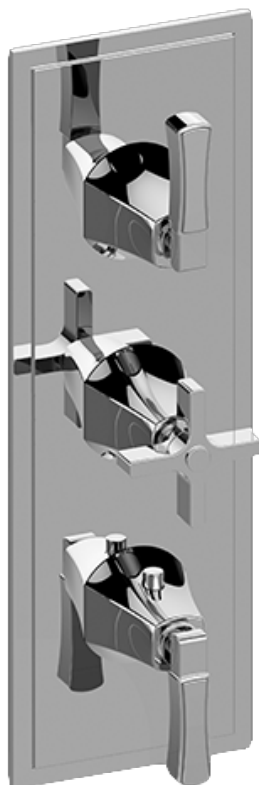

SHOWER
Finezza DUE M-Series
Thermostatic Shower System -
Shower with Handshower
GR3.011WB-2L1C

GRAFF®

Information

- 3/4" thermostatic valve and trim
- 3/4" stop/volume control valve (2 pieces)
- 9" showerhead with 12" ceiling-mounted shower arm
- Showerhead features no-clog, easy-clean spray nozzles
- Handshower set with wall-mounted slide bar and 59" hose (PVD finishes use 59" flex hose)
- Optional extension kit
- Flow rates: showerhead ≤ 1.8 max gpm, handshower ≤ 1.8 max gpm
- ADA

G-8076

M-Series

Stop/Volume Control Rough Valve with Pass-Through

Product Features

- 13.2 gpm @ 60 psi
- 3/4" universal inlets/outlets with female threads
- Stacking inlet and pass-through port feature
- Supplied with protective plastic cover
- CalGreen compliant dependent on functions

www.graff-faucets.com | phone: 800-954-4723

SHOWER
 Finezza DUE Thermostatic 3-Hole
 Trim Plate and Handle
G-8178-2L1C-T

Information

- Three metal handles
- Decorative trim plate
- Use with G-8006 and G-8076, G-8077, G-8052 or G-8053 thermostatic rough valves
- To complete package, you must order rough valves

Finishes

G-8178-2L1C-T

Finezza DUE Collection

Thermostatic 3-Hole Trim Plate and Handle

GRAFF[®]
CUTTING EDGE DESIGN

Product Features

- Three metal handles
- Decorative trim plate
- Use with G-8006 and G-8076, G-8077, G-8052 or G-8053 thermostatic rough valves
- To complete package, you must order rough valves