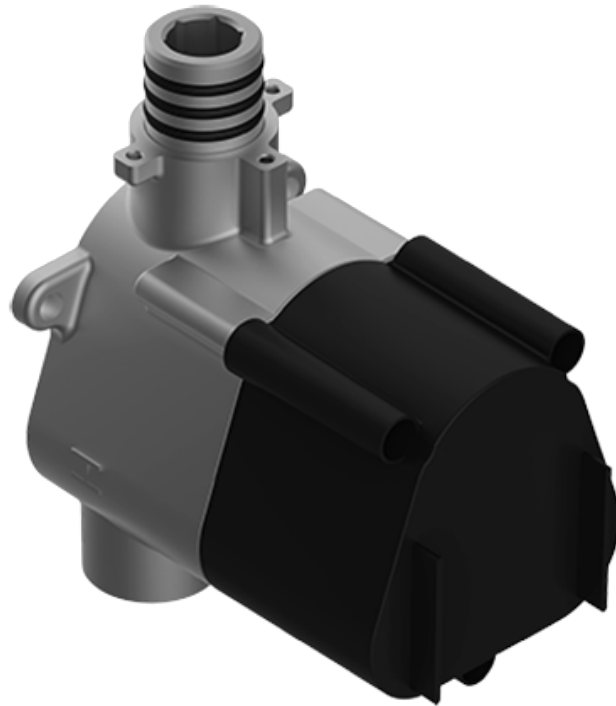

SHOWER
Finezza DUE M-Series
Thermostatic Shower System -
Shower with Handshower
GR3.011WB-2L1C

GRAFF®

Information

- 3/4" thermostatic valve and trim
- 3/4" stop/volume control valve (2 pieces)
- 9" showerhead with 12" ceiling-mounted shower arm
- Showerhead features no-clog, easy-clean spray nozzles
- Handshower set with wall-mounted slide bar and 59" hose (PVD finishes use 59" flex hose)
- Optional extension kit
- Flow rates: showerhead ≤ 1.8 max gpm, handshower ≤ 1.8 max gpm
- ADA

SHOWER
Thermostatic Rough Valve
G-8006

Information

- 12.9 gpm @ 60 psi
- 3/4" universal inlets
- Built-in service stops
- Stacking outlet feature
- Complete serviceability from front of all units
- Supplied with protective plastic cover
- CalGreen compliant dependent on functions

Finishes

G-8006

M-Series

3/4" Concealed Thermostatic Rough Valve

Product Features

- 12.9 gpm @ 60 psi
- 3/4" universal inlets
- Built-in service stops
- Stacking outlet feature
- Complete serviceability from front of all units
- Supplied with protective plastic cover
- CalGreen compliant dependent on functions