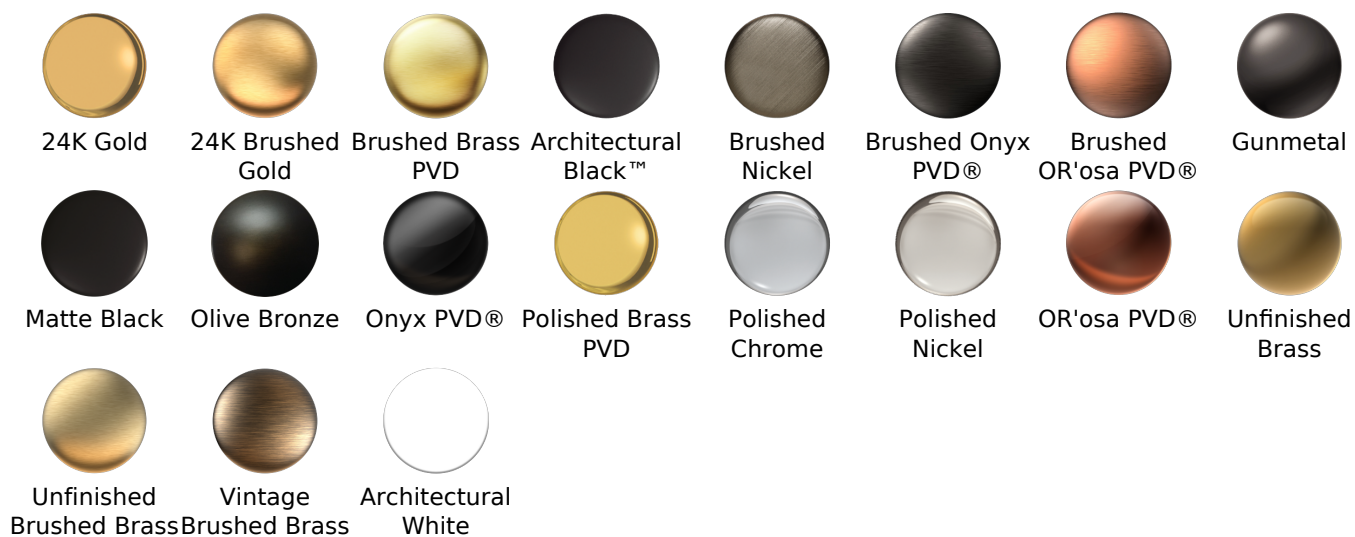

Finishes

							
24K Gold	24K Brushed Gold	Brushed Brass PVD	Architectural Black™	Brushed Nickel	Brushed Onyx PVD®	Brushed OR'osa PVD®	Gunmetal
							
Matte Black	Olive Bronze	Onyx PVD®	Polished Brass PVD	Polished Chrome	Polished Nickel	OR'osa PVD®	Unfinished Brass
							
Unfinished Brushed Brass	Vintage Brushed Brass	Architectural White					

www.graff-faucets.com | phone: 800-954-4723

SHOWER
 Finezza DUE Thermostatic 3-Hole
 Trim Plate and Handle
G-8178-2L1C-T

Information

- Three metal handles
- Decorative trim plate
- Use with G-8006 and G-8076, G-8077, G-8052 or G-8053 thermostatic rough valves
- To complete package, you must order rough valves

Finishes

G-8178-2L1C-T

Finezza DUE Collection

Thermostatic 3-Hole Trim Plate and Handle

GRAFF[®]
CUTTING EDGE DESIGN

Product Features

- Three metal handles
- Decorative trim plate
- Use with G-8006 and G-8076, G-8077, G-8052 or G-8053 thermostatic rough valves
- To complete package, you must order rough valves