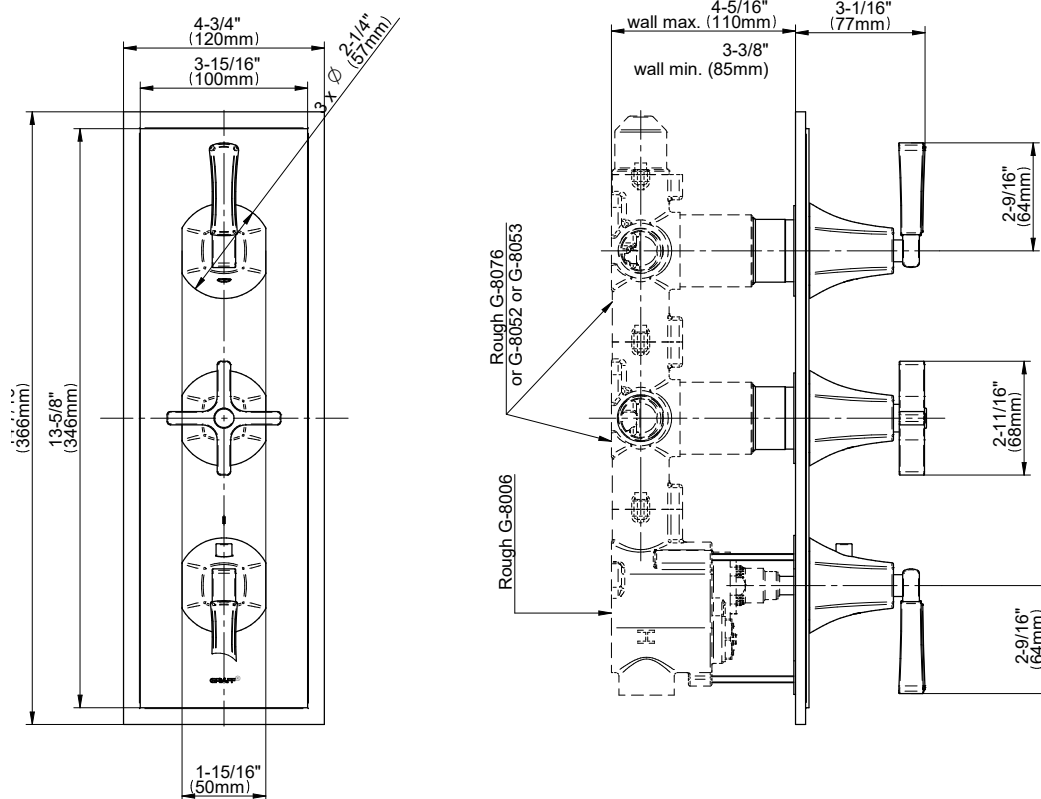

The measurements shown are for reference only. Products and specifications shown are subject to change without notice. Revised 6/2017

www.graff-faucets.com | phone: 800-954-4723