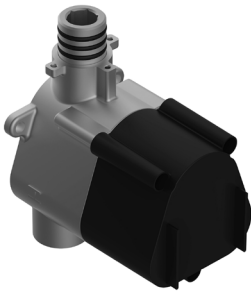

SHOWER
Finezza DUE M-Series
Thermostatic Shower System -
Shower with Handshower
GR3.011WB-2L1C

GRAFF®

Information

- 3/4" thermostatic valve and trim
- 3/4" stop/volume control valve (2 pieces)
- 9" showerhead with 12" ceiling-mounted shower arm
- Showerhead features no-clog, easy-clean spray nozzles
- Handshower set with wall-mounted slide bar and 59" hose (PVD finishes use 59" flex hose)
- Optional extension kit
- Flow rates: showerhead ≤ 1.8 max gpm, handshower ≤ 1.8 max gpm
- ADA

SHOWER
Thermostatic Rough Valve
G-8006

Information

- 12.9 gpm @ 60 psi
- 3/4" universal inlets
- Built-in service stops
- Stacking outlet feature
- Complete serviceability from front of all units
- Supplied with protective plastic cover
- CalGreen compliant dependent on functions

Finishes

G-8006

M-Series

3/4" Concealed Thermostatic Rough Valve

Product Features

- 12.9 gpm @ 60 psi
- 3/4" universal inlets
- Built-in service stops
- Stacking outlet feature
- Complete serviceability from front of all units
- Supplied with protective plastic cover
- CalGreen compliant dependent on functions

www.graff-faucets.com | phone: 800-954-4723

SHOWER
 Stop/Volume Control Valve with
 Pass Through
G-8076

Information

- 12.3 gpm @ 60 psi
- 3/4" universal inlets/outlets with female threads
- Stacking inlet and pass-through port feature
- Supplied with protective plastic cover
- CalGreen compliant dependent on functions