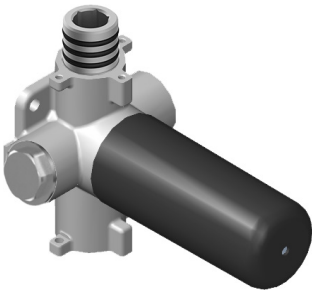

SHOWER
Thermostatic Rough Valve
G-8006

Information

- 12.9 gpm @ 60 psi
- 3/4" universal inlets
- Built-in service stops
- Stacking outlet feature
- Complete serviceability from front of all units
- Supplied with protective plastic cover
- CalGreen compliant dependent on functions

Finishes

G-8006

M-Series

3/4" Concealed Thermostatic Rough Valve

Product Features

- 12.9 gpm @ 60 psi
- 3/4" universal inlets
- Built-in service stops
- Stacking outlet feature
- Complete serviceability from front of all units
- Supplied with protective plastic cover
- CalGreen compliant dependent on functions

www.graff-faucets.com | phone: 800-954-4723

SHOWER
 Stop/Volume Control Valve with
 Pass Through
G-8076

Information

- 12.3 gpm @ 60 psi
- 3/4" universal inlets/outlets with female threads
- Stacking inlet and pass-through port feature
- Supplied with protective plastic cover
- CalGreen compliant dependent on functions

G-8076

M-Series

Stop/Volume Control Rough Valve with Pass-Through

Product Features

- 13.2 gpm @ 60 psi
- 3/4" universal inlets/outlets with female threads
- Stacking inlet and pass-through port feature
- Supplied with protective plastic cover
- CalGreen compliant dependent on functions