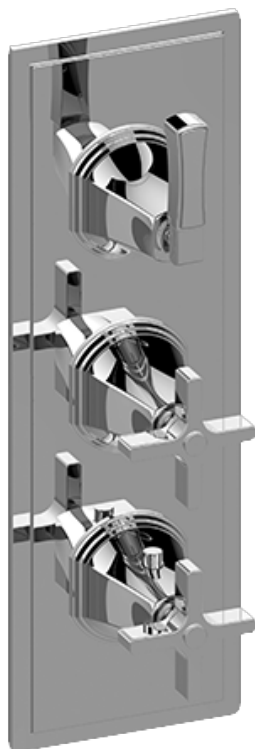

SHOWER
Finezza UNO M-Series
Thermostatic Shower System -
Shower with Handshower
GP3.011WB-2C1L

GRAFF®

Information

- 3/4" thermostatic valve and trim
- 3/4" stop/volume control valve (2 pieces)
- 9" showerhead with 12" ceiling-mounted shower arm
- Showerhead features no-clog, easy-clean spray nozzles
- Handshower set with wall-mounted slide bar and 59" hose (PVD finishes use 59" flex hose)
- Optional extension kit
- Flow rates: showerhead \leq 1.8 max gpm, handshower \leq 1.8 max gpm
- ADA

G-8076

M-Series

Stop/Volume Control Rough Valve with Pass-Through

Product Features

- 13.2 gpm @ 60 psi
- 3/4" universal inlets/outlets with female threads
- Stacking inlet and pass-through port feature
- Supplied with protective plastic cover
- CalGreen compliant dependent on functions

www.graff-faucets.com | phone: 800-954-4723

SHOWER
 Finezza UNO Thermostatic 3-Hole
 Trim Plate and Handle
G-8078-2C1L-T

Information

- Three metal handles
- Decorative trim plate
- Use with G-8006 and G-8076 or G-8077 or G-8052 or G-8053 thermostatic rough valves
- To complete package, you must order rough valves

Finishes

G-8078-2C1L-T

Finezza UNO Collection

Thermostatic 3-Hole Trim Plate and Handle

GRAFF[®]
CUTTING EDGE DESIGN

Product Features

- Three metal handles
- Decorative trim plate
- Use with G-8006 and G-8076 or G-8077 or G-8052 or G-8053 thermostatic rough valves
- To complete package, you must order rough valves