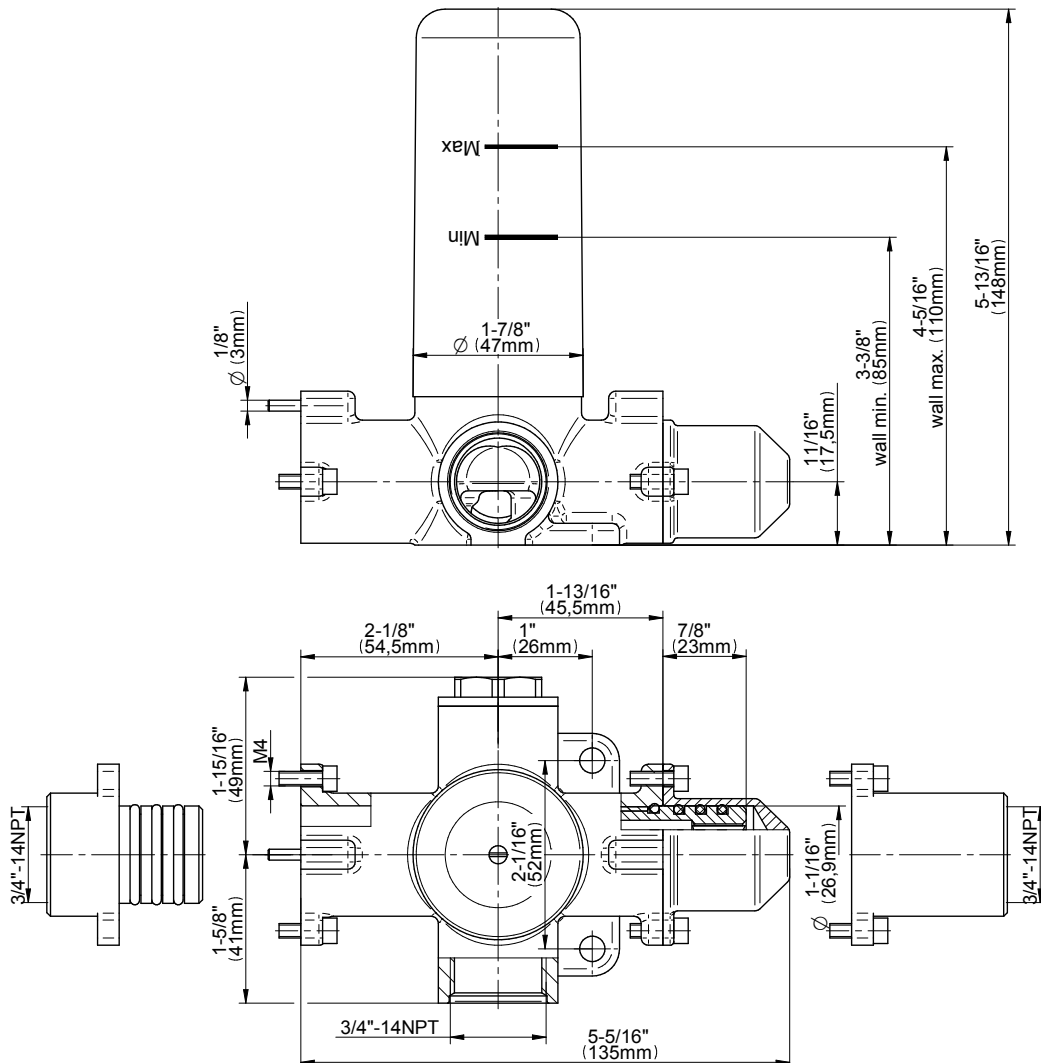

The measurements shown are for reference only. Products and specifications shown are subject to change without notice. Revised 3/2016.

www.graff-faucets.com | phone: 800-954-4723