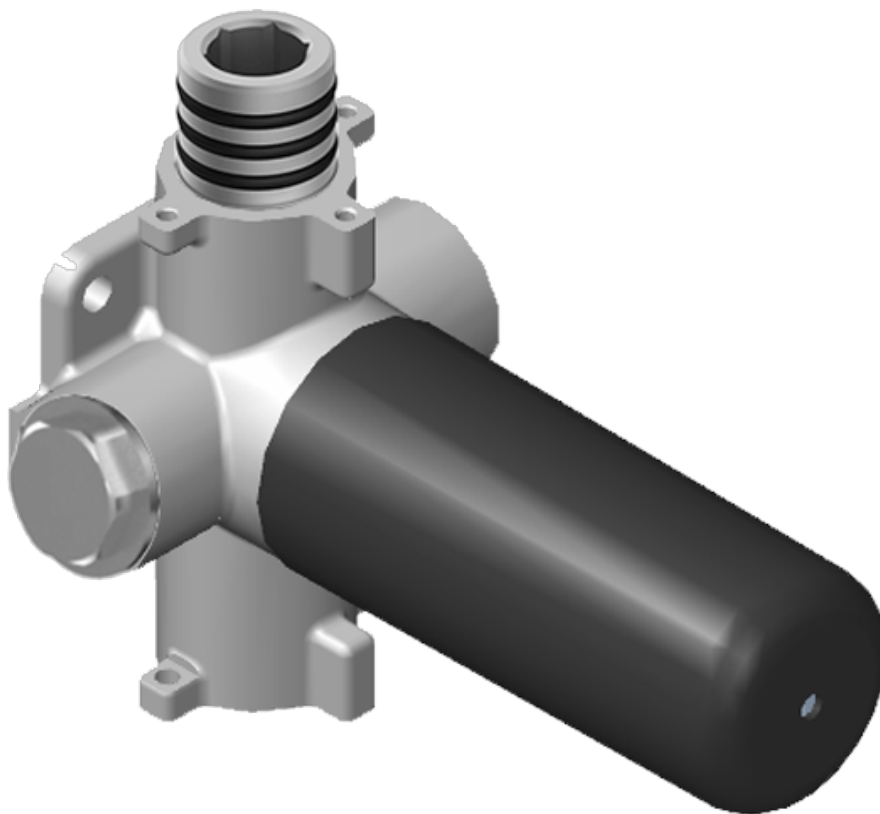

SHOWER
Finezza UNO M-Series
Thermostatic Shower System -
Shower with Handshower
GP3.011WB-2C1L

GRAFF®

Information

- 3/4" thermostatic valve and trim
- 3/4" stop/volume control valve (2 pieces)
- 9" showerhead with 12" ceiling-mounted shower arm
- Showerhead features no-clog, easy-clean spray nozzles
- Handshower set with wall-mounted slide bar and 59" hose (PVD finishes use 59" flex hose)
- Optional extension kit
- Flow rates: showerhead \leq 1.8 max gpm, handshower \leq 1.8 max gpm
- ADA

SHOWER
 Thermostatic Rough Valve
G-8006

Information

- 12.9 gpm @ 60 psi
- 3/4" universal inlets
- Built-in service stops
- Stacking outlet feature
- Complete serviceability from front of all units
- Supplied with protective plastic cover
- CalGreen compliant dependent on functions

Finishes

G-8006

M-Series

3/4" Concealed Thermostatic Rough Valve

Product Features

- 12.9 gpm @ 60 psi
- 3/4" universal inlets
- Built-in service stops
- Stacking outlet feature
- Complete serviceability from front of all units
- Supplied with protective plastic cover
- CalGreen compliant dependent on functions

www.graff-faucets.com | phone: 800-954-4723

SHOWER
 Stop/Volume Control Valve with
 Pass Through
G-8076

Information

- 12.3 gpm @ 60 psi
- 3/4" universal inlets/outlets with female threads
- Stacking inlet and pass-through port feature
- Supplied with protective plastic cover
- CalGreen compliant dependent on functions