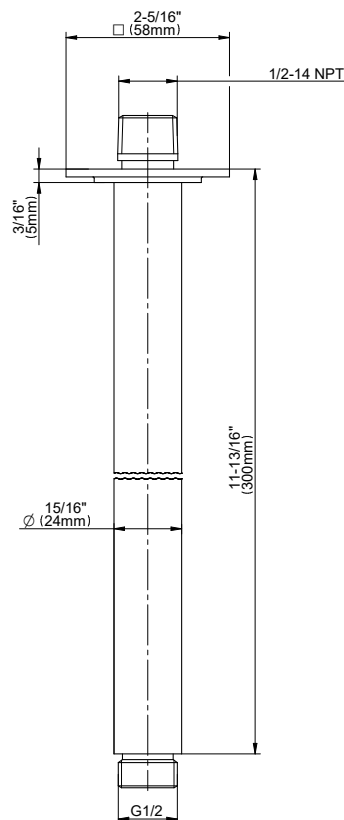

G-8549

Finezza Collection
12" Ceiling Shower Arm

GRAFF®
CUTTING EDGE DESIGN

Product Features

- Includes arm and flange
- 1/2" NPT male thread inlet
- For use with all showerheads (especially G-8406)

Available Finishes

- Polished Chrome
  G-8549-PC
- Brushed Nickel
  G-8549-BNi
- Polished Nickel
  G-8549-PN
- Olive Bronze™
  G-8549-OB

Code Compliance

- ADA

Warranty

- Limited lifetime warranty

For complete warranty information go to: www.graff-faucets.com/en/info/faqs

The measurements shown are for reference only. Products and specifications shown are subject to change without notice. Revised 05/2017

www.graff-faucets.com | phone: 800-954-4723