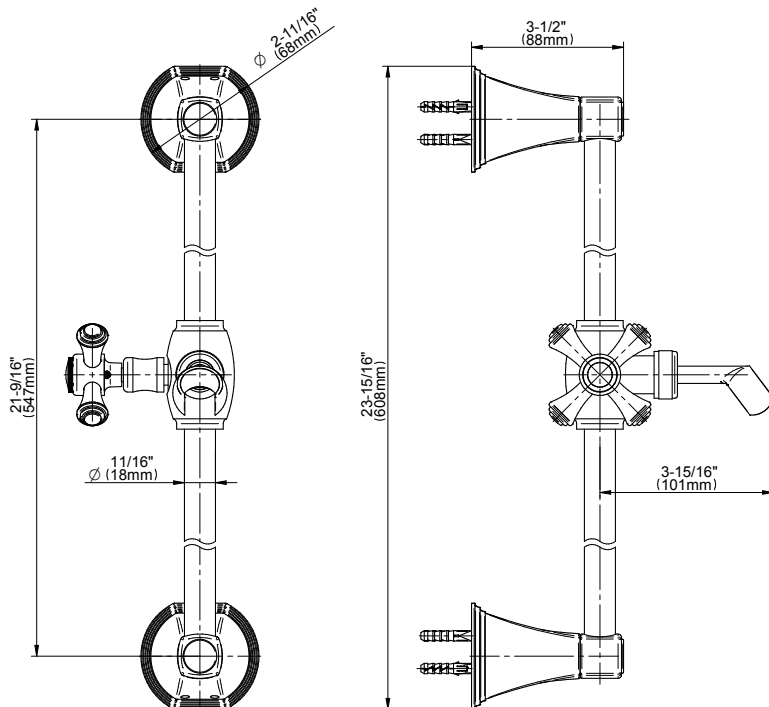

G-8651

Finezza UNO Collection

Finezza UNO Wall-Mounted Slide Bar

GRAFF®

Product Features

- 22" wall-mounted slide bar
- Adjustable bracket fits all hoses with conical nut

Available Finishes

- Polished Chrome
  G-8651-PC
- Brushed Nickel
  G-8651-BNi
- Polished Nickel
  G-8651-PN
- Olive Bronze
  G-8651-OB
- Unfinished Brass*
  G-8651-UB*
- Gold*
  G-8651-AU*
- Brushed Gold*
  G-8651-BAU*

* Special order finish- call for availability

Warranty

- Limited lifetime warranty

For complete warranty information go to <https://www.graff-faucets.com/en/info/faqs>

The measurements shown are for reference only. Products and specifications shown are subject to change without notice. Revised 5/2018.

www.graff-designs.com | phone: 800-954-4723