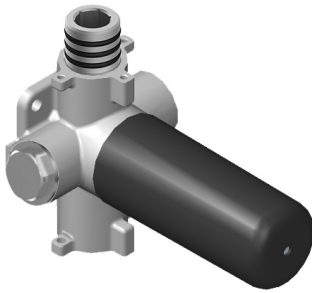

SHOWER
 Thermostatic Rough Valve
G-8006

Information

- 12.9 gpm @ 60 psi
- 3/4" universal inlets
- Built-in service stops
- Stacking outlet feature
- Complete serviceability from front of all units
- Supplied with protective plastic cover
- CalGreen compliant dependent on functions

Finishes

G-8006

M-Series

3/4" Concealed Thermostatic Rough Valve

Product Features

- 12.9 gpm @ 60 psi
- 3/4" universal inlets
- Built-in service stops
- Stacking outlet feature
- Complete serviceability from front of all units
- Supplied with protective plastic cover
- CalGreen compliant dependent on functions

www.graff-faucets.com | phone: 800-954-4723

SHOWER
 Stop/Volume Control Valve with
 Pass Through
G-8076

Information

- 12.3 gpm @ 60 psi
- 3/4" universal inlets/outlets with female threads
- Stacking inlet and pass-through port feature
- Supplied with protective plastic cover
- CalGreen compliant dependent on functions

G-8076

M-Series

Stop/Volume Control Rough Valve with Pass-Through

Product Features

- 13.2 gpm @ 60 psi
- 3/4" universal inlets/outlets with female threads
- Stacking inlet and pass-through port feature
- Supplied with protective plastic cover
- CalGreen compliant dependent on functions