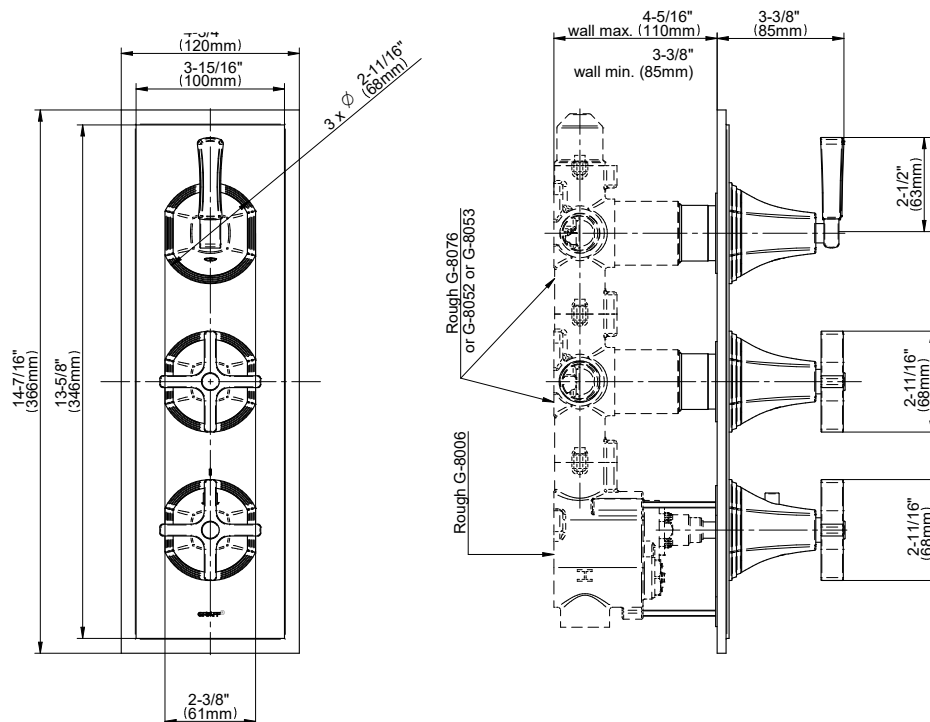

G-8078-2C1L-T

Finezza UNO Collection

Thermostatic 3-Hole Trim Plate and Handle

GRAFF®
CUTTING EDGE DESIGN

Product Features

- Three metal handles
- Decorative trim plate
- Use with G-8006 and G-8076 or G-8077 or G-8052 or G-8053 thermostatic rough valves
- To complete package, you must order rough valves

Available Finishes

- Polished Chrome
  G-8078-2C1L-PC-T
- Brushed Nickel
  G-8078-2C1L-BNi-T
- Polished Nickel
  G-8078-2C1L-PN-T
- Olive Bronze™
  G-8078-2C1L-OB-T

Warranty

- Limited lifetime warranty

For complete warranty information go to: www.graff-faucets.com/en/info/faqs

The measurements shown are for reference only. Products and specifications shown are subject to change without notice. Revised 5/2017

www.graff-faucets.com | phone: 800-954-4723