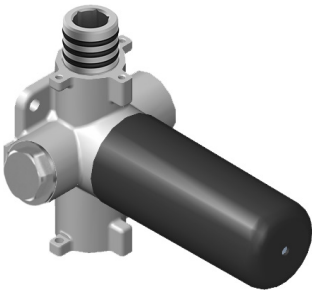

Finishes

G-8006

M-Series

3/4" Concealed Thermostatic Rough Valve

Product Features

- 12.9 gpm @ 60 psi
- 3/4" universal inlets
- Built-in service stops
- Stacking outlet feature
- Complete serviceability from front of all units
- Supplied with protective plastic cover
- CalGreen compliant dependent on functions

OR'osa PVD®

Architectural White

G-8057-SH/SH1-T

Square Three Holes Trim Plate - M-Series

SHOWER
 Stop/Volume Control Valve with
 Pass Through
G-8076

Information

- 12.3 gpm @ 60 psi
- 3/4" universal inlets/outlets with female threads
- Stacking inlet and pass-through port feature
- Supplied with protective plastic cover
- CalGreen compliant dependent on functions

Finishes

G-8076

M-Series

Stop/Volume Control Rough Valve with Pass-Through

Product Features

- 13.2 gpm @ 60 psi
- 3/4" universal inlets/outlets with female threads
- Stacking inlet and pass-through port feature
- Supplied with protective plastic cover
- CalGreen compliant dependent on functions