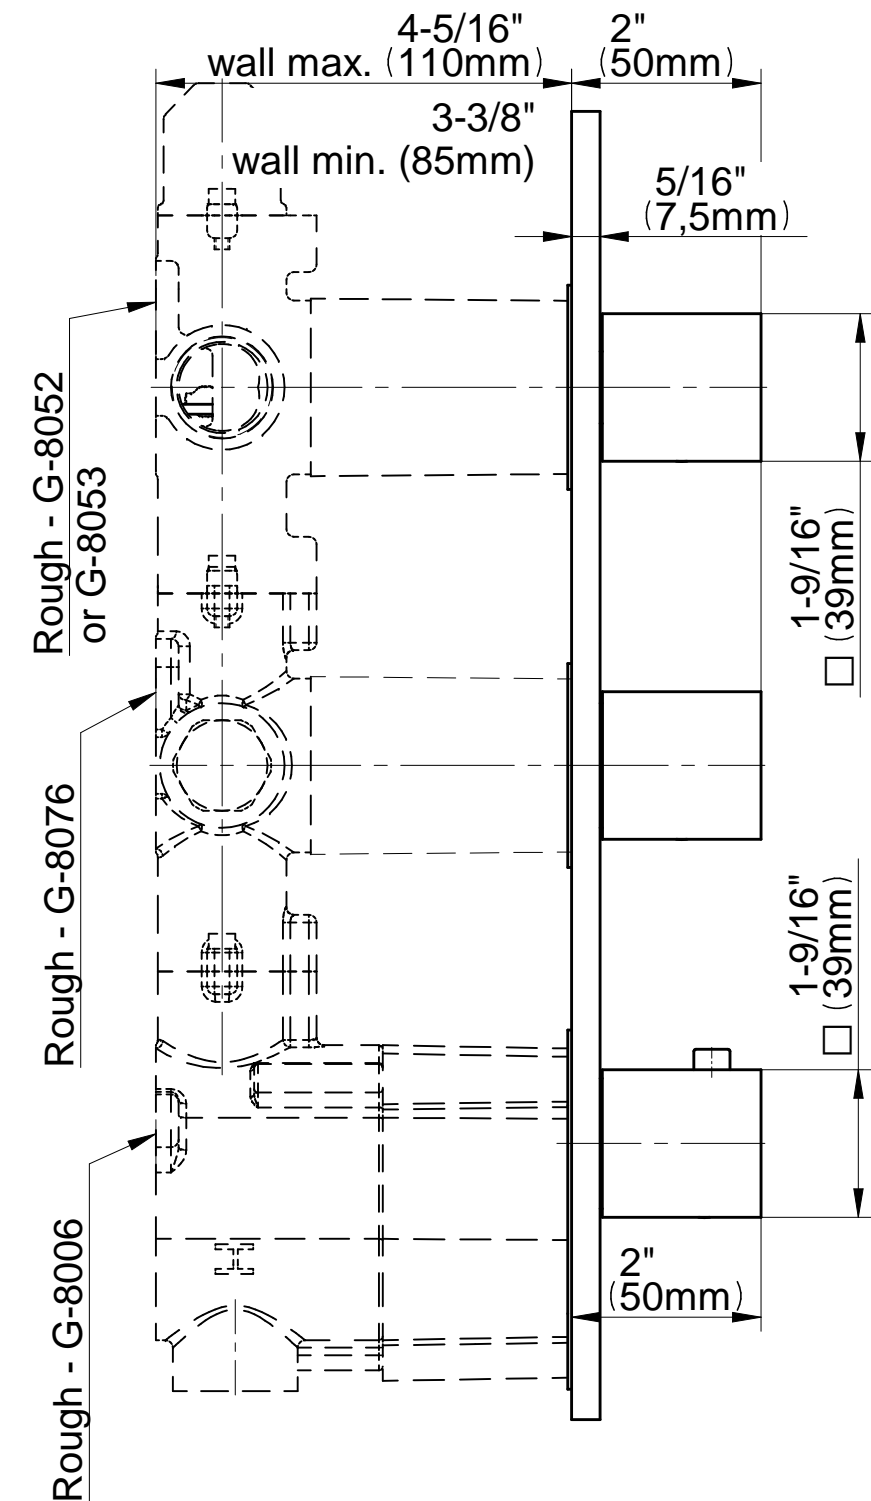

SHOWER
Incanto M-Series Thermostatic
Shower System - Shower with
Handshower
GM3.011WB-SH0

GRAFF®

Information

- 3/4" thermostatic valve and trim
- 3/4" stop/volume control valve (2 pieces)
- 8" showerhead with 12" ceiling-mounted shower arm
- Showerhead features no-clog, easy-clean spray nozzles
- Handshower set with wall-mounted slide bar and 59" hose (PVD finishes use 59" flex hose)
- Optional extension kit
- Flow rates: showerhead ≤ 1.8 max gpm, handshower ≤ 1.5 max gpm

OR'osa PVD®

Architectural White

G-8057-SH/SH1-T

Square Three Holes Trim Plate - M-Series

SHOWER
 Stop/Volume Control Valve with
 Pass Through
G-8076

Information

- 12.3 gpm @ 60 psi
- 3/4" universal inlets/outlets with female threads
- Stacking inlet and pass-through port feature
- Supplied with protective plastic cover
- CalGreen compliant dependent on functions