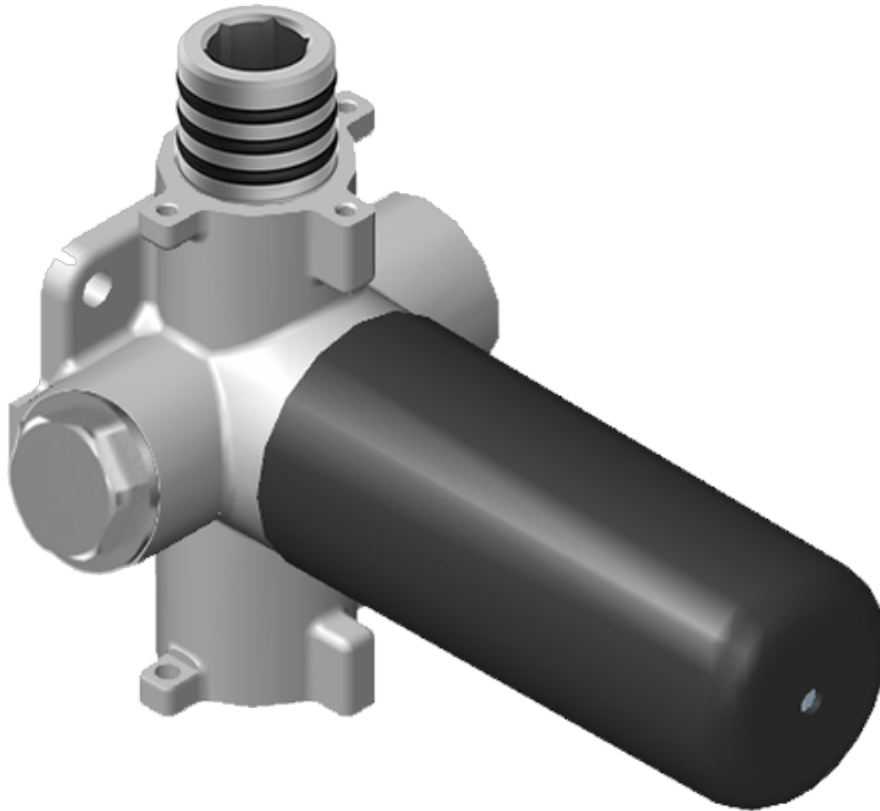

Finishes

G-8006

M-Series

3/4" Concealed Thermostatic Rough Valve

Product Features

- 12.9 gpm @ 60 psi
- 3/4" universal inlets
- Built-in service stops
- Stacking outlet feature
- Complete serviceability from front of all units
- Supplied with protective plastic cover
- CalGreen compliant dependent on functions

OR'osa PVD®

Architectural White

G-8057-SH/SH1-T

Square Three Holes Trim Plate - M-Series

SHOWER
 Stop/Volume Control Valve with
 Pass Through
G-8076

Information

- 12.3 gpm @ 60 psi
- 3/4" universal inlets/outlets with female threads
- Stacking inlet and pass-through port feature
- Supplied with protective plastic cover
- CalGreen compliant dependent on functions

Finishes

G-8076

M-Series

Stop/Volume Control Rough Valve with Pass-Through

Product Features

- 13.2 gpm @ 60 psi
- 3/4" universal inlets/outlets with female threads
- Stacking inlet and pass-through port feature
- Supplied with protective plastic cover
- CalGreen compliant dependent on functions

www.graff-faucets.com | phone: 800-954-4723

SHOWER
8" Square Brass Showerhead
G-8438

GRAFF[®]

Information

- 1/4" thick
- 144 no-clog, easy-clean rubber spray nozzles
- Recommended use with ceiling shower arm
- Recommended for use at no more than 10 degrees tilt
- Showerhead flow rate ≤ 1.8 max gpm
- CALGreen