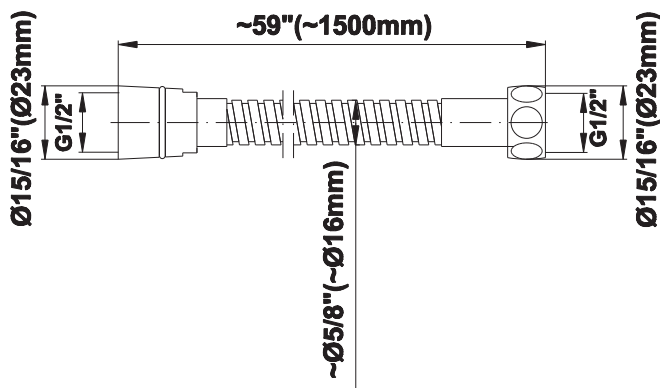

* Special order finish- call for availability

SHOWER
Contemporary Round Wall Supply
Elbow
G-8613

GRAFF®

Information

- 1/2" NPT female thread inlet

Finishes

G-8613

Shower Components