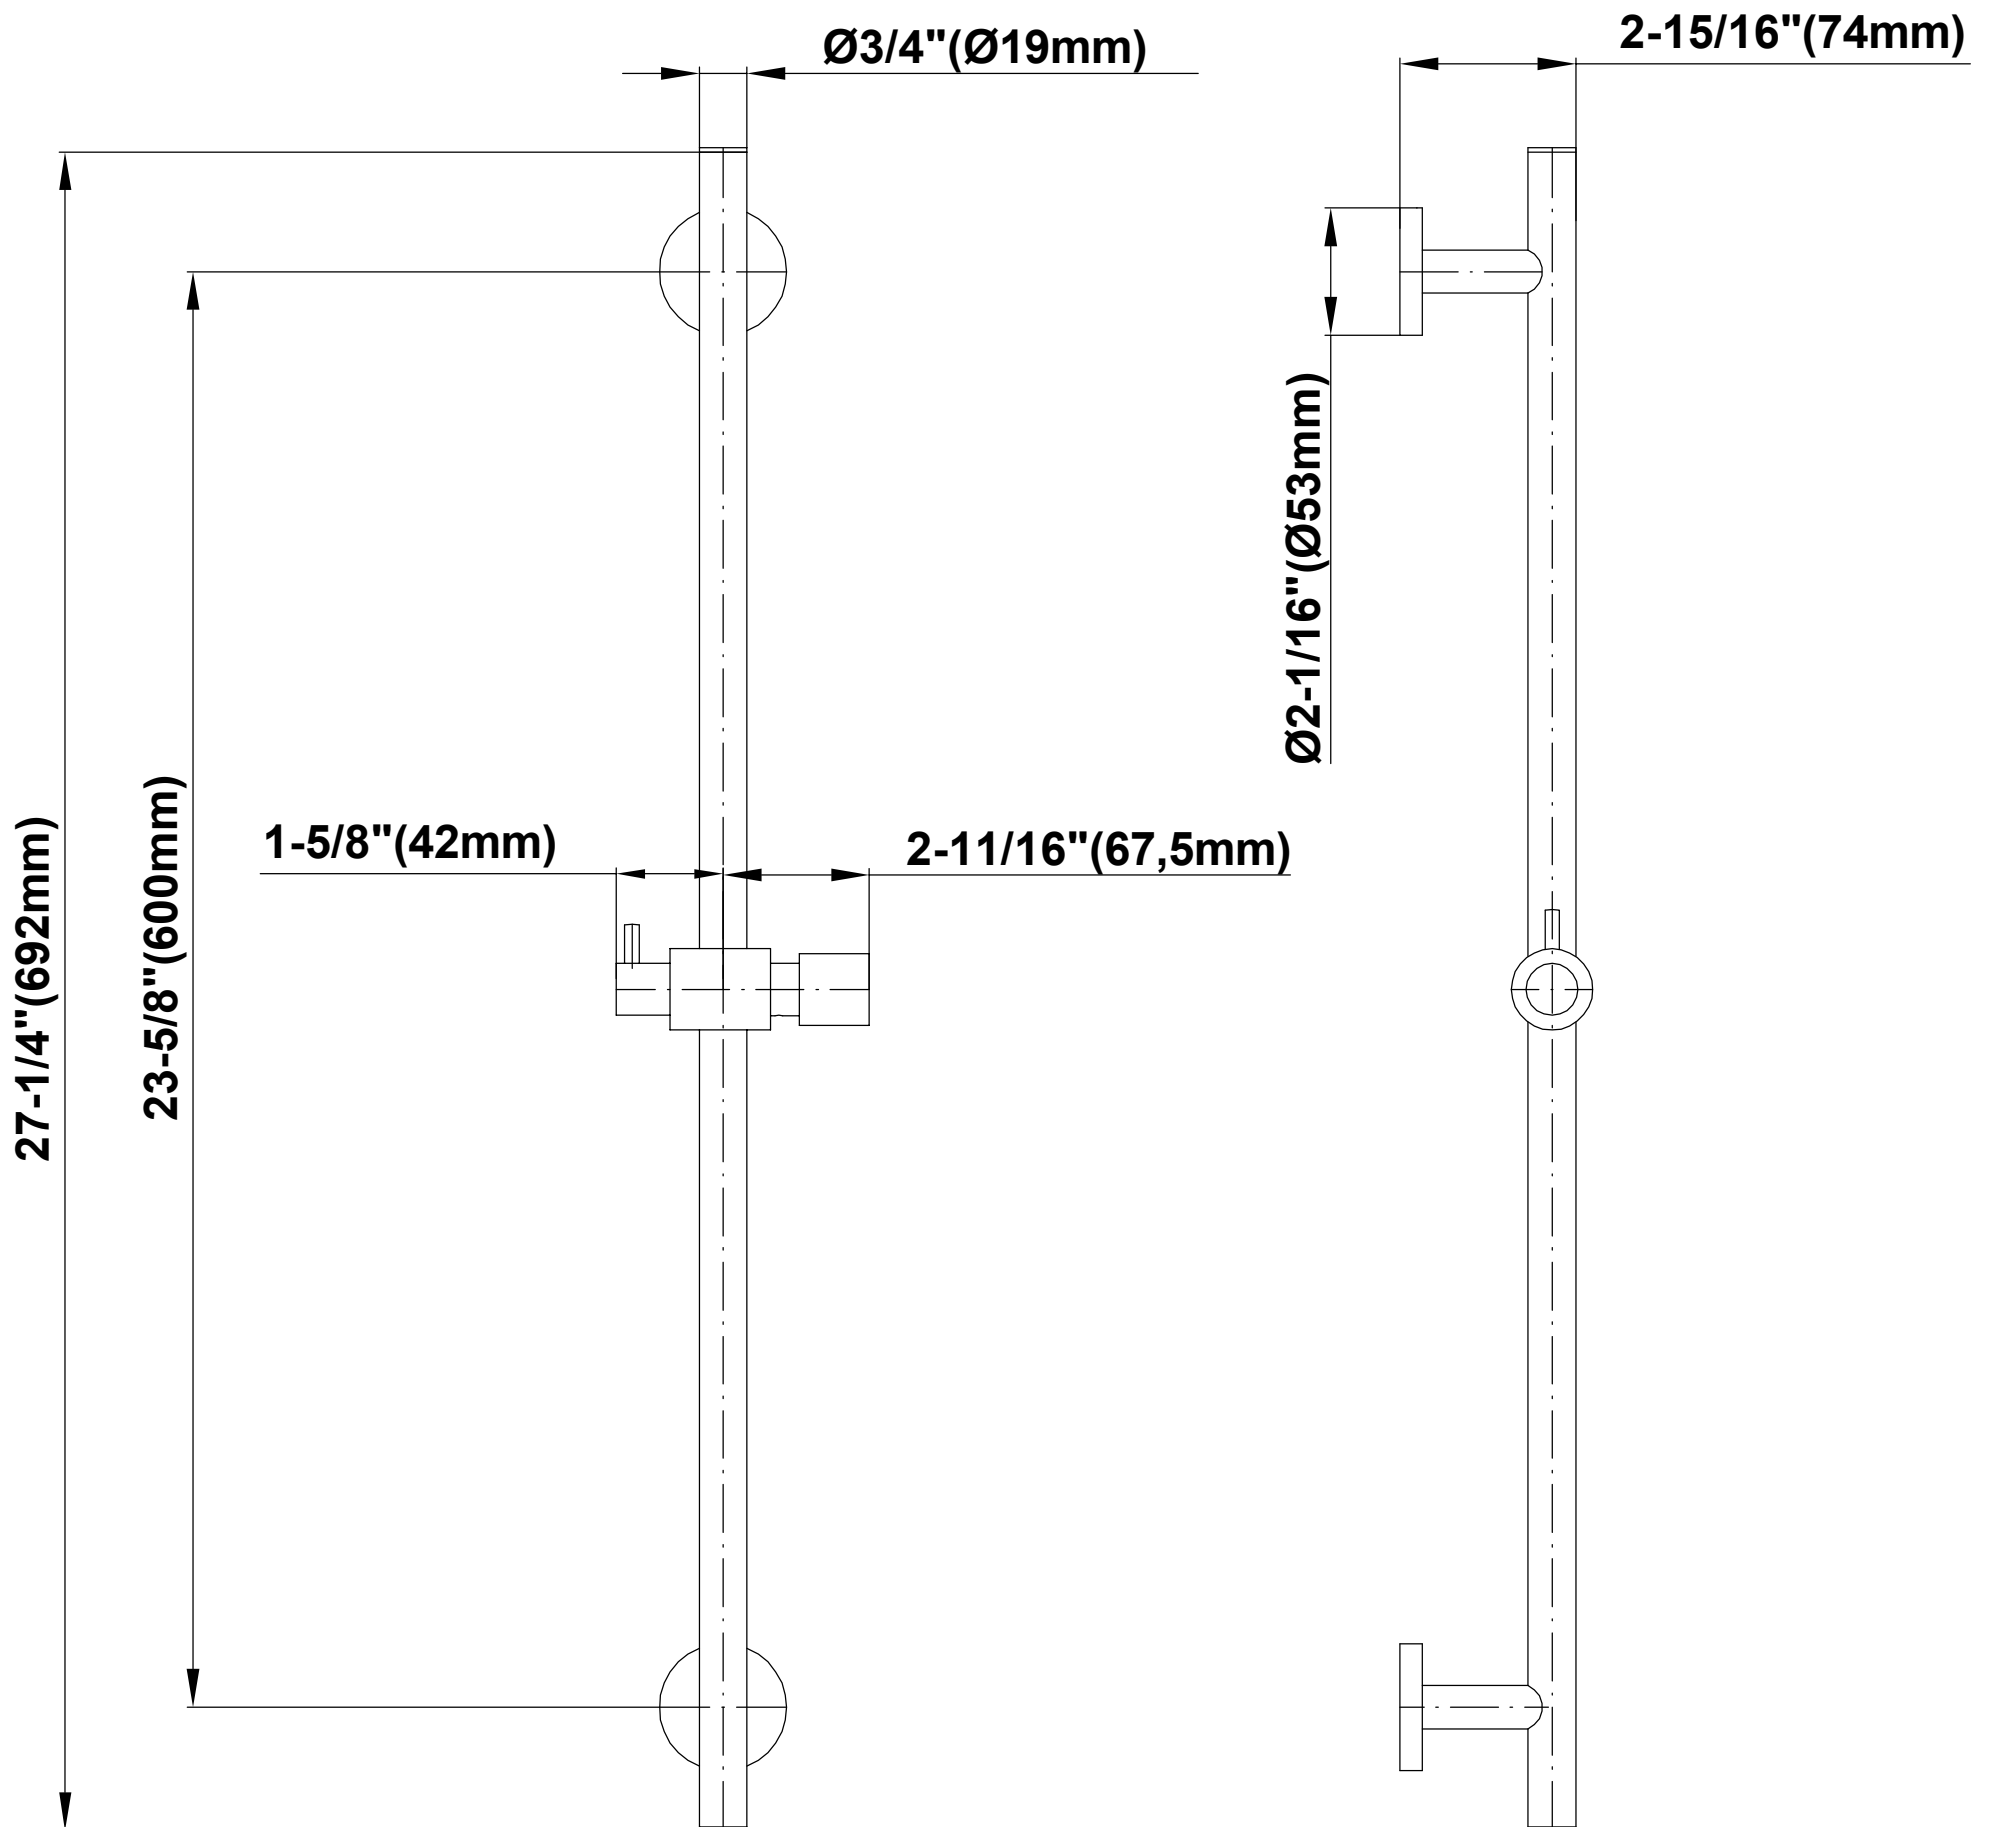

SHOWER
Terra M-Series Thermostatic
Shower System - Shower with
Handshower
GL3.011WB-LM46E0

GRAFF®

Information

- 3/4" thermostatic valve and trim
- 3/4" stop/volume control valve (2 pieces)
- 8" showerhead with 12" ceiling-mounted shower arm
- Showerhead features no-clog, easy-clean spray nozzles
- Handshower set with wall-mounted slide bar and 59" hose (PVD finishes use 59" flex hose)
- Optional extension kit
- Flow rates: showerhead \leq 1.8 max gpm, handshower \leq 1.5 max gpm
- ADA

Finishes

G-8449

Aqua-Sense Collection
Contemporary 8" Round Showerhead

GRAFF[®]
CUTTING EDGE DESIGN

Product Features

- 1/4" thick
- 169 no-clog, easy-clean rubber spray nozzles
- Showerhead flow rate ≤ 1.8 max gpm

SHOWER
Contemporary Wall-Mounted Slide
Bar
G-8641

GRAFF®

Information

- 27 1/4" tall wall-mounted slide bar
- Adjustable bracket fits all hoses with conical nut

Finishes

G - 864 1

SHOWER
Contemporary Round Handshower
G-8714