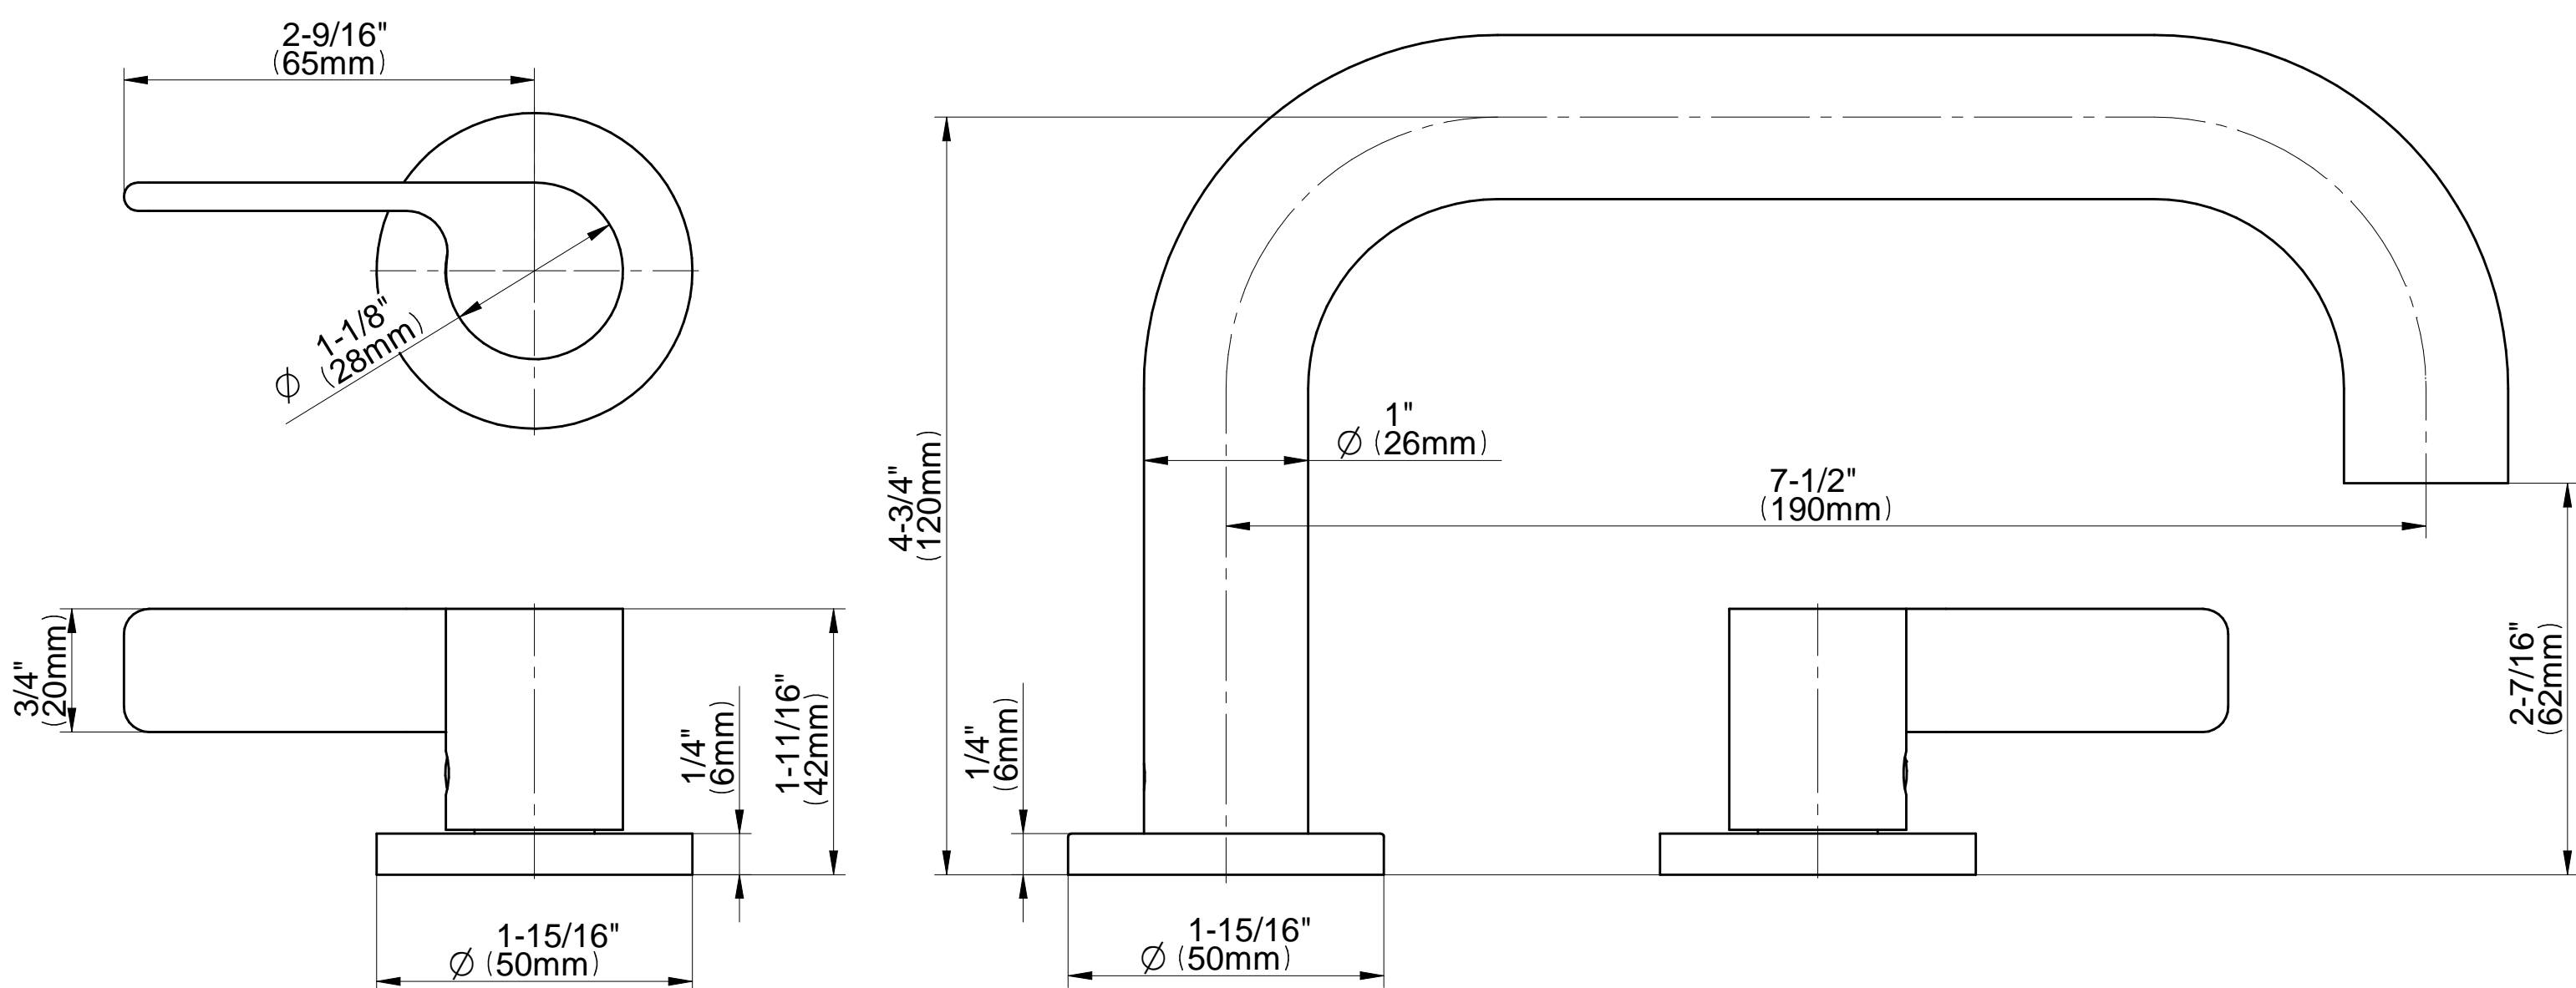

# G-6750-LM46B-T

## TERRA Series

Roman Tub Trim set is designed to operate with rough G-I037

**GRAFF**<sup>®</sup>  
CUTTING EDGE DESIGN