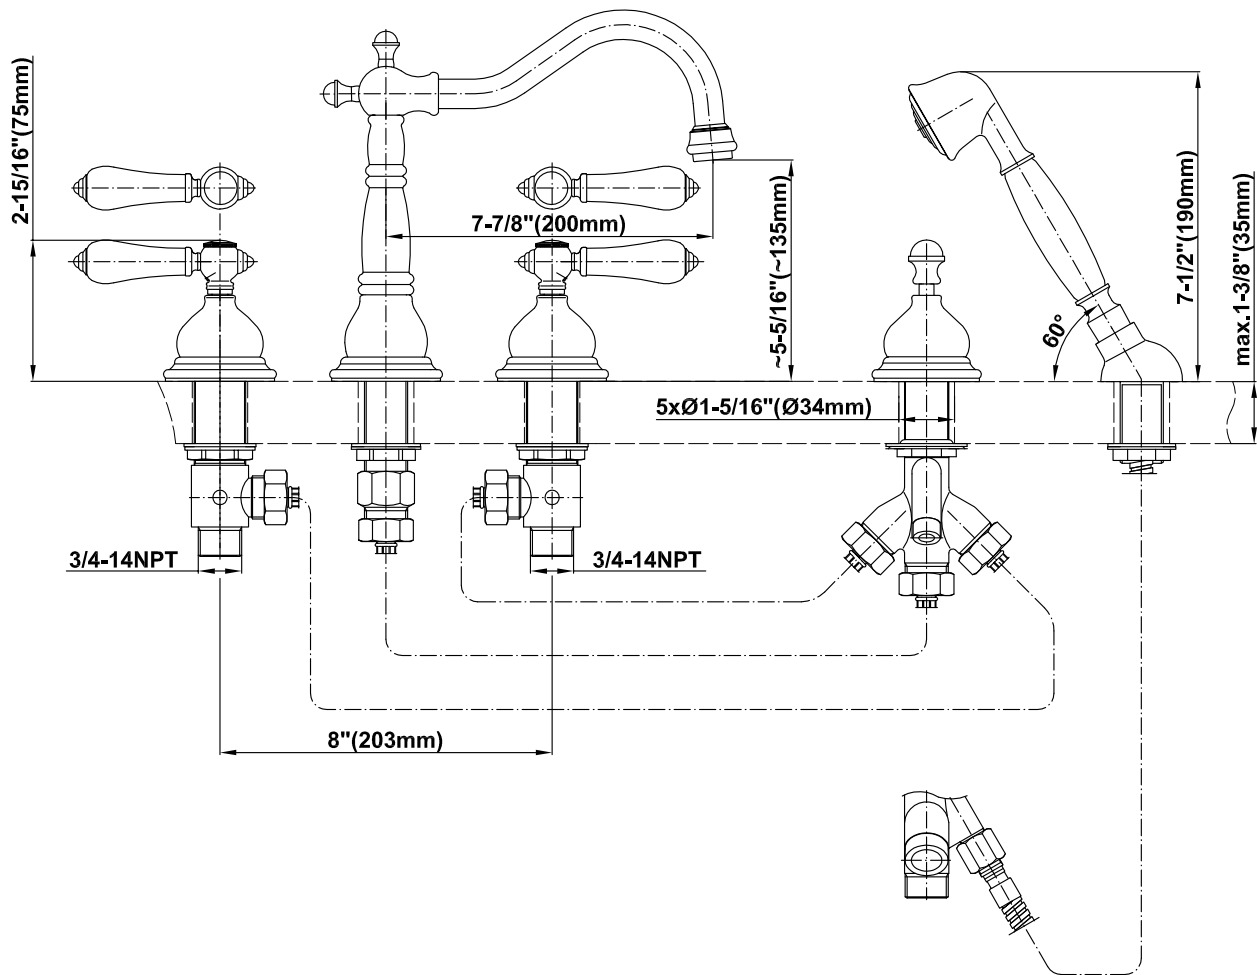

The measurements shown are for reference only. Products and specifications shown are subject to change without notice. Revised 07/2012.

www.graff-faucets.com | phone: 800-954-4723