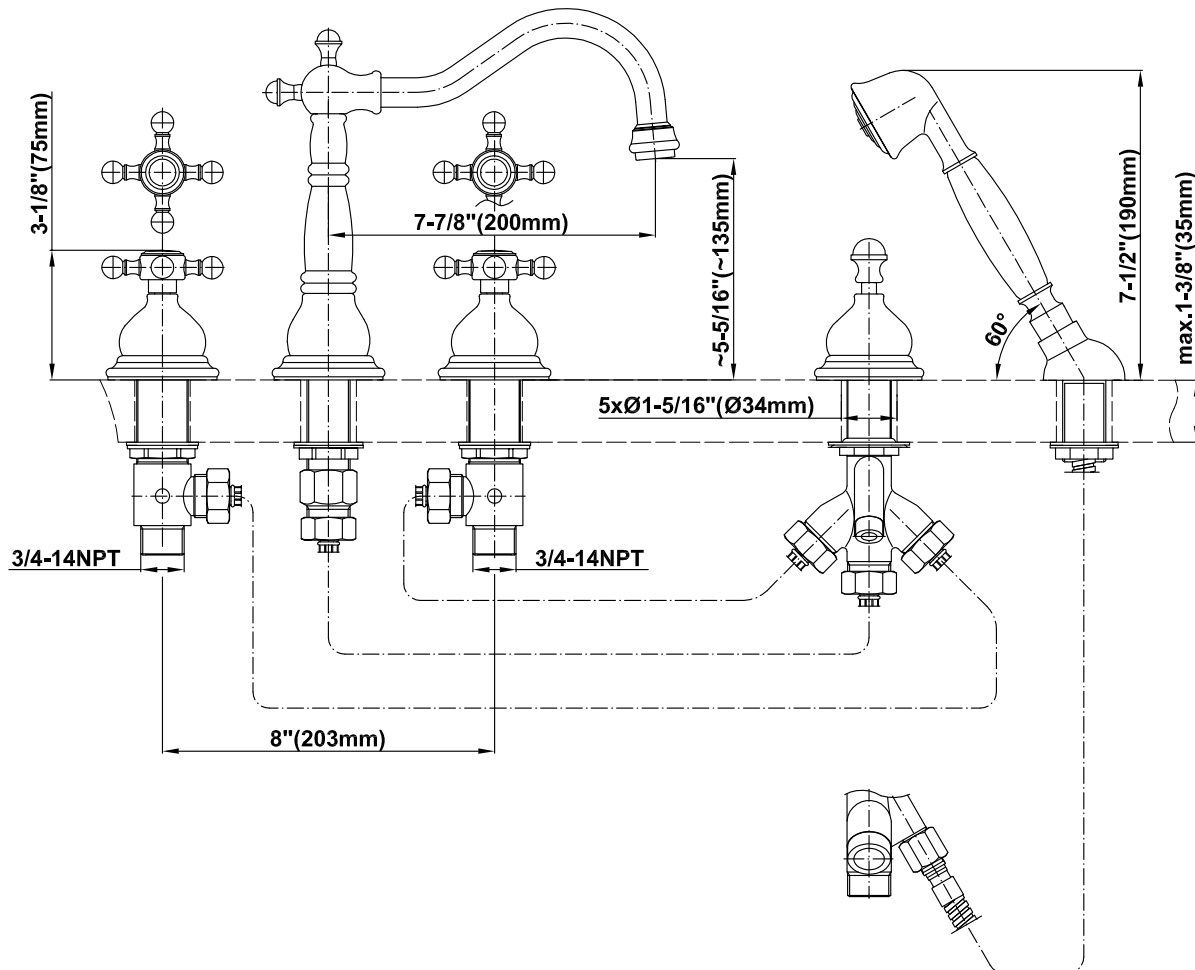

The measurements shown are for reference only. Products and specifications shown are subject to change without notice. Revised 07/2012.

www.graff-faucets.com | phone: 800-954-4723