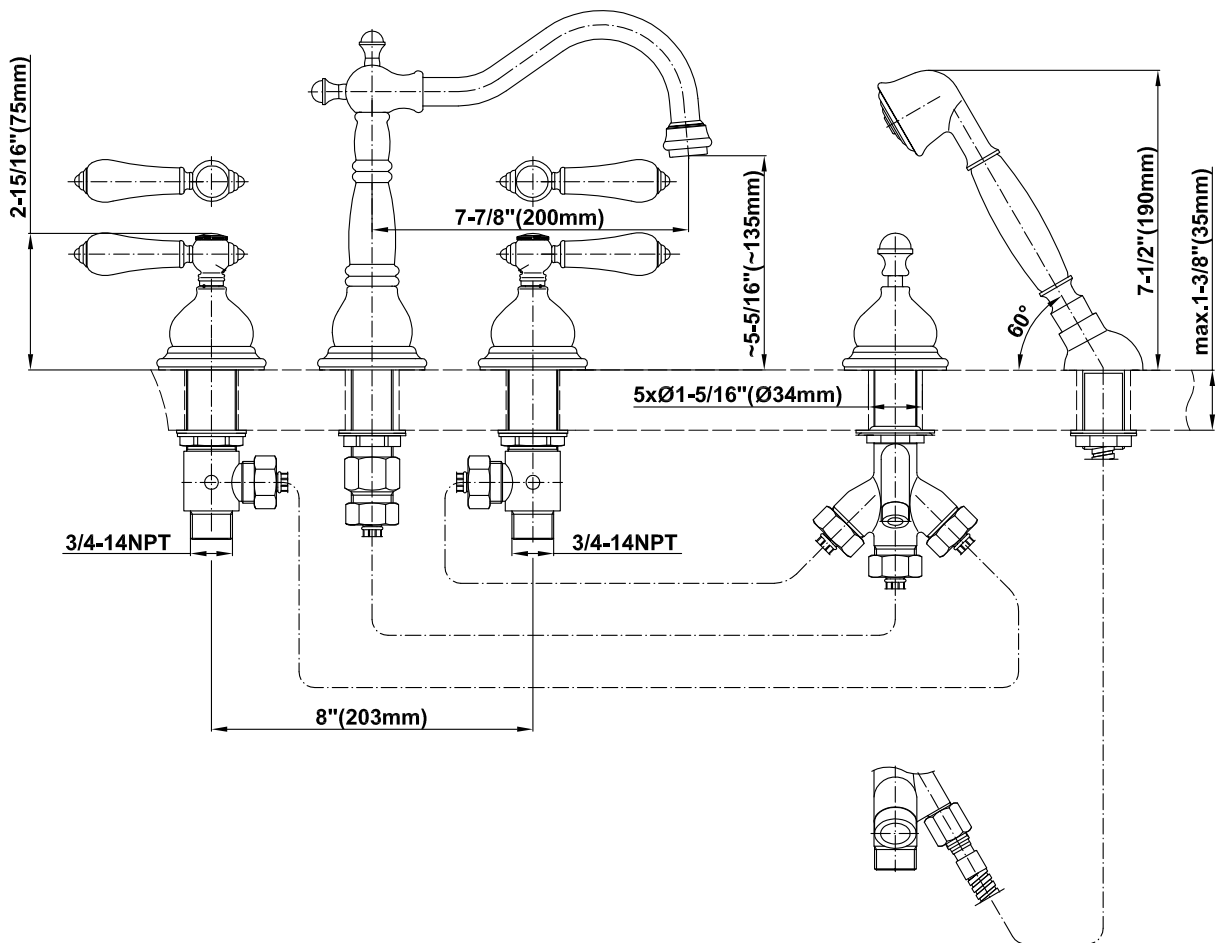

G-2551-C2

Nantucket Collection

Roman Tub Set (Rough and Trim)

GRAFF[®]
CUTTING EDGE DESIGN

Product Features

- 1-1/3" hole cutout (x5)
- Aerated flow rate ~ 7 gpm @ 45 psi
- Deck-mounted handshower and diverter set included

www.graff-faucets.com | phone: 800-954-4723

G-2551-LC1

Nantucket Collection

Roman Tub Set (Rough and Trim)

GRAFF[®]
CUTTING EDGE DESIGN

Product Features

- 1-1/3" hole cutout (x5)
- Aerated flow rate ~ 7 gpm @ 45 psi
- Deck-mounted handshower and diverter set included

- In-line pressure balancing valve G-1060

Warranty

- Limited lifetime warranty

For complete warranty information go to www.graff-faucets.com/en-nam/warranty

The measurements shown are for reference only. Products and specifications shown are subject to change without notice. Revised 07/2012.