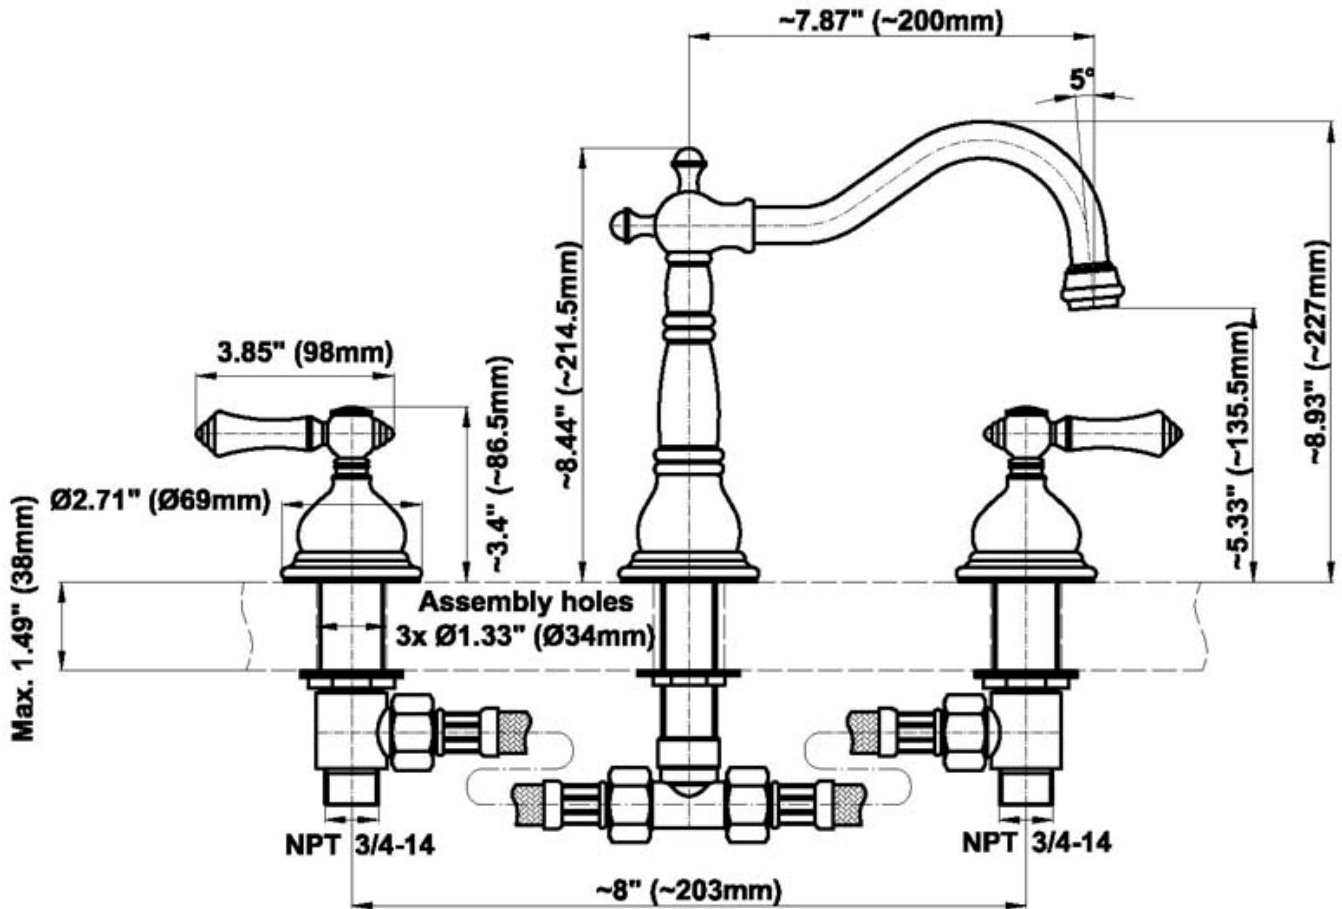

The measurements shown are for reference only. Products and specifications shown are subject to change without notice. Revised 07/2012.

www.graff-faucets.com | phone: 800-954-4723