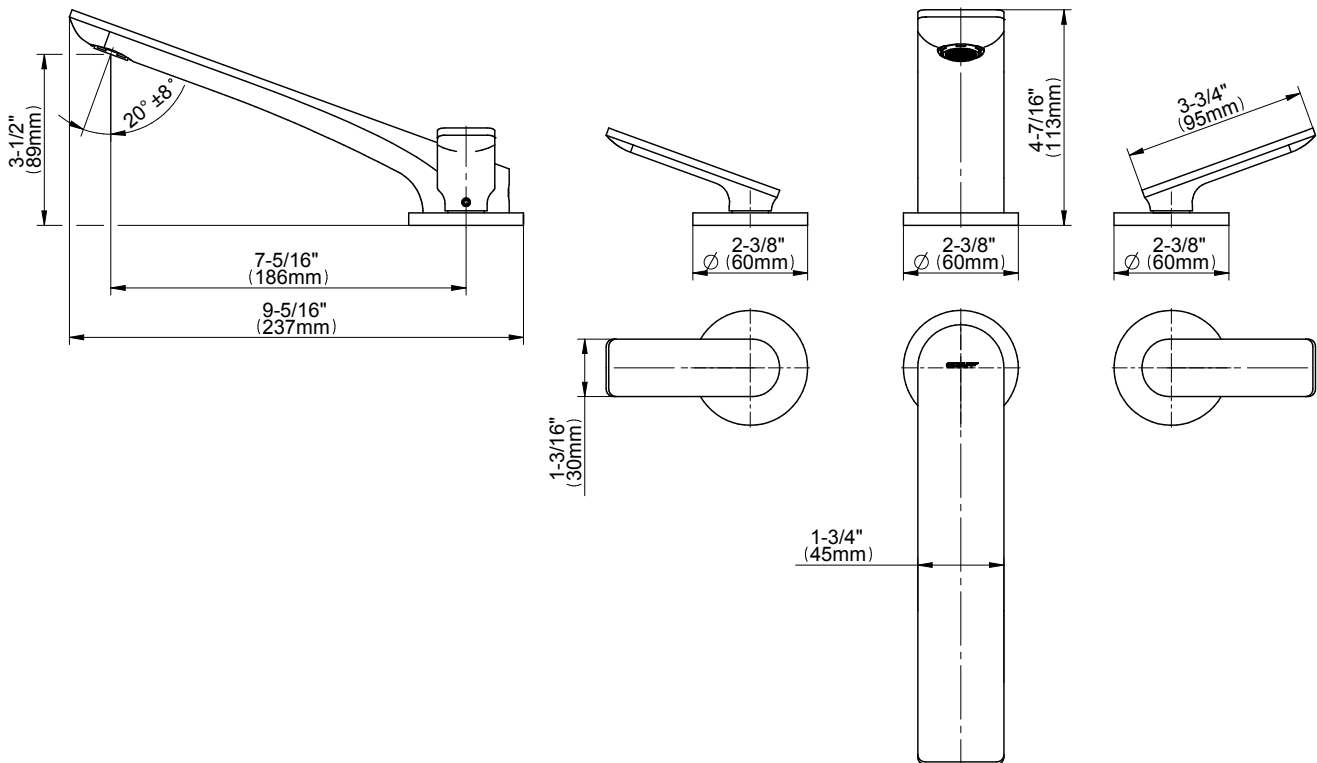

The measurements shown are for reference only. Products and specifications shown are subject to change without notice. Revised 07/2012.

www.graff-faucets.com | phone: 800-954-4723