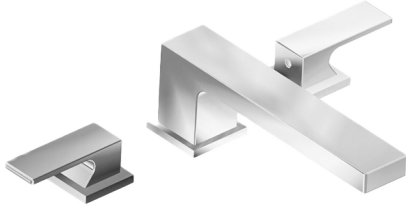

Product Features

- Matching deck-mounted handshower & diverter set available

Available Finishes

- Polished Chrome
G-11250-LM55B-PC
- Brushed Nickel
G-11250-LM55B-BNi
- Polished Nickel
G-11250-LM55B-PN
- Olive Bronze
G-11250-LM55B-OB
- Brushed Gold*
G-11250-LM55B-BAU*