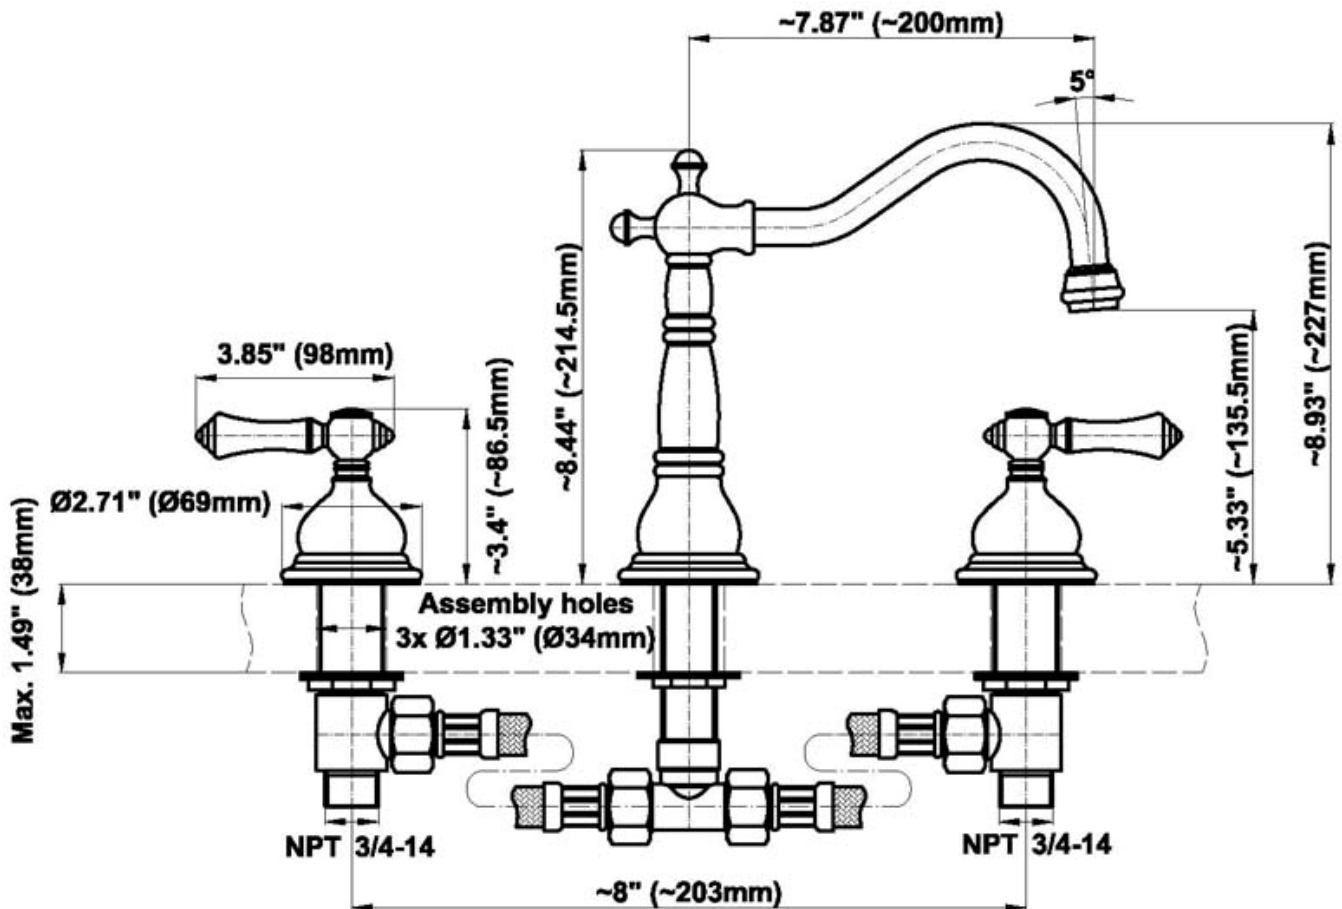

The measurements shown are for reference only. Products and specifications shown are subject to change without notice. Revised 07/2012.

www.graff-faucets.com | phone: 800-954-4723