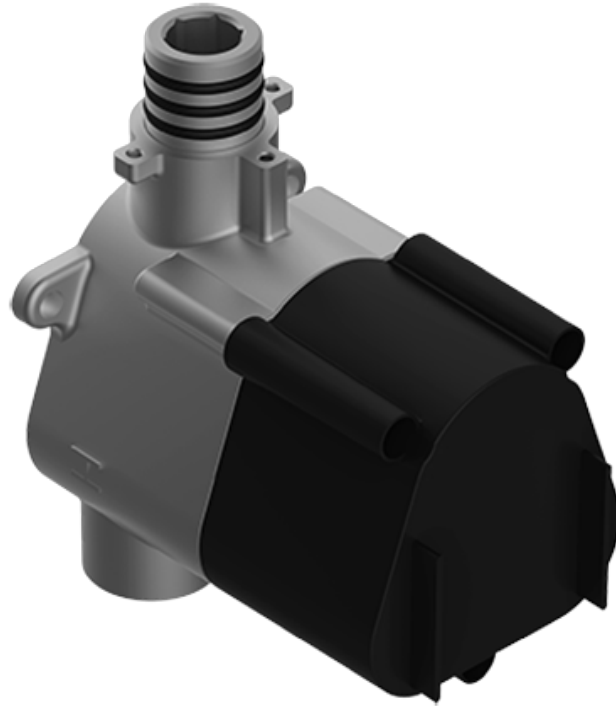

SHOWER
M-Series Thermostatic Shower
System - Tub and Shower with
Handshower
GL3.612WT-LM46E0

GRAFF®

Information

- 3/4" thermostatic valve and trim
- 3/4" stop/volume control and 3-way diverter valve
- 8" showerhead with 12" wall-mounted shower arm
- Showerhead features no-clog, easy-clean spray nozzles
- Handshower set with wall-mounted slide bar and 59" hose (PVD finishes use 59" flex hose)
- 6" contemporary tub spout
- Optional extension kit
- Flow rates: showerhead ≤ 1.8 max gpm, handshower ≤ 1.5 max gpm
- ADA
- CALGreen

SHOWER
Thermostatic Rough Valve
G-8006

GRAFF®

Information

- 12.9 gpm @ 60 psi
- 3/4" universal inlets
- Built-in service stops
- Stacking outlet feature
- Complete serviceability from front of all units
- Supplied with protective plastic cover
- CalGreen compliant dependent on functions

Finishes

G-8006

M-Series

3/4" Concealed Thermostatic Rough Valve

Product Features

- 12.9 gpm @ 60 psi
- 3/4" universal inlets
- Built-in service stops
- Stacking outlet feature
- Complete serviceability from front of all units
- Supplied with protective plastic cover
- CalGreen compliant dependent on functions

www.graff-faucets.com | phone: 800-954-4723

SHOWER
Three-Way Diverter Control Valve
WITH Off Function (No Pass-
Through)
G-8053

GRAFF®

Information

- ~11.4 gpm @ 60 psi
- 3/4" universal inlets/outlets with female threads
- Operates one function at a time
- Stacking inlet feature
- Supplied with protective plastic cover
- CALGreen compliant depending on functions