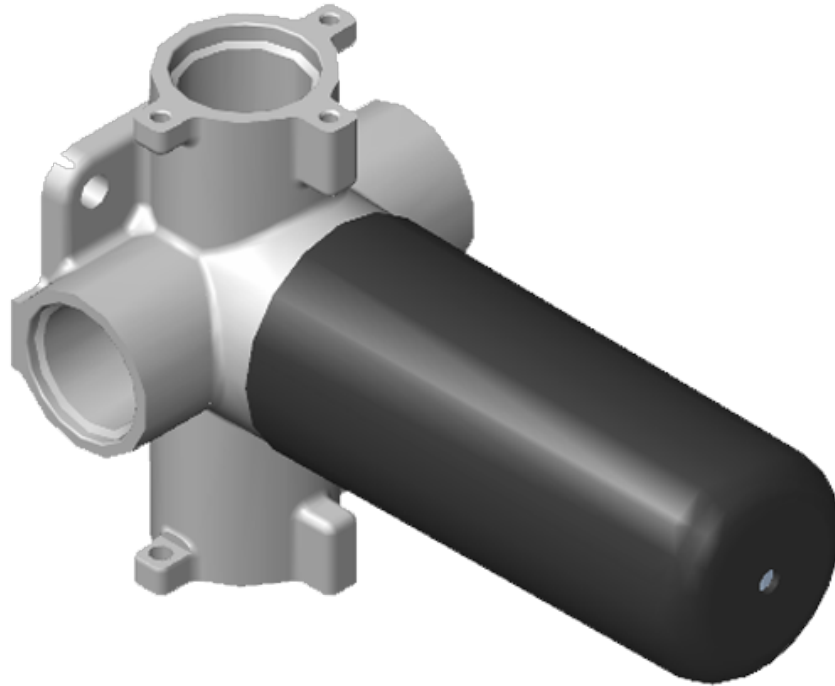

SHOWER
M-Series Thermostatic Shower
System - Tub and Shower with
Handshower
GL3.612WT-LM46E0

GRAFF®

Information

- 3/4" thermostatic valve and trim
- 3/4" stop/volume control and 3-way diverter valve
- 8" showerhead with 12" wall-mounted shower arm
- Showerhead features no-clog, easy-clean spray nozzles
- Handshower set with wall-mounted slide bar and 59" hose (PVD finishes use 59" flex hose)
- 6" contemporary tub spout
- Optional extension kit
- Flow rates: showerhead ≤ 1.8 max gpm, handshower ≤ 1.5 max gpm
- ADA
- CALGreen

Finishes

G-8006

M-Series

3/4" Concealed Thermostatic Rough Valve

Product Features

- 12.9 gpm @ 60 psi
- 3/4" universal inlets
- Built-in service stops
- Stacking outlet feature
- Complete serviceability from front of all units
- Supplied with protective plastic cover
- CalGreen compliant dependent on functions

www.graff-faucets.com | phone: 800-954-4723

SHOWER
Three-Way Diverter Control Valve
WITH Off Function (No Pass-
Through)
G-8053

GRAFF®

Information

- ~11.4 gpm @ 60 psi
- 3/4" universal inlets/outlets with female threads
- Operates one function at a time
- Stacking inlet feature
- Supplied with protective plastic cover
- CALGreen compliant depending on functions

Finishes

G-8053

M-Series

3-Way Diverter Control Valve WITH Off Function (No Pass-Through)

Product Features

- 3/4" universal inlets/outlets with female threads
- Stacking inlet feature
- Supplied with protective plastic cover
- CalGreen compliant dependent on functions