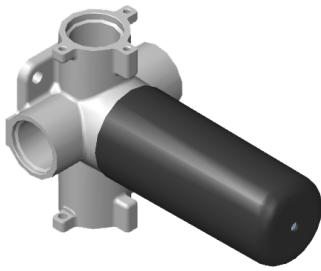

SHOWER
Thermostatic Rough Valve
G-8006

GRAFF®

Information

- 12.9 gpm @ 60 psi
- 3/4" universal inlets
- Built-in service stops
- Stacking outlet feature
- Complete serviceability from front of all units
- Supplied with protective plastic cover
- CalGreen compliant dependent on functions

Finishes

G-8006

M-Series

3/4" Concealed Thermostatic Rough Valve

Product Features

- 12.9 gpm @ 60 psi
- 3/4" universal inlets
- Built-in service stops
- Stacking outlet feature
- Complete serviceability from front of all units
- Supplied with protective plastic cover
- CalGreen compliant dependent on functions

www.graff-faucets.com | phone: 800-954-4723

SHOWER
Three-Way Diverter Control Valve
WITH Off Function (No Pass-
Through)
G-8053

GRAFF®

Information

- ~11.4 gpm @ 60 psi
- 3/4" universal inlets/outlets with female threads
- Operates one function at a time
- Stacking inlet feature
- Supplied with protective plastic cover
- CALGreen compliant depending on functions

Finishes

G-8053

M-Series

3-Way Diverter Control Valve WITH Off Function (No Pass-Through)

Product Features

- 3/4" universal inlets/outlets with female threads
- Stacking inlet feature
- Supplied with protective plastic cover
- CalGreen compliant dependent on functions