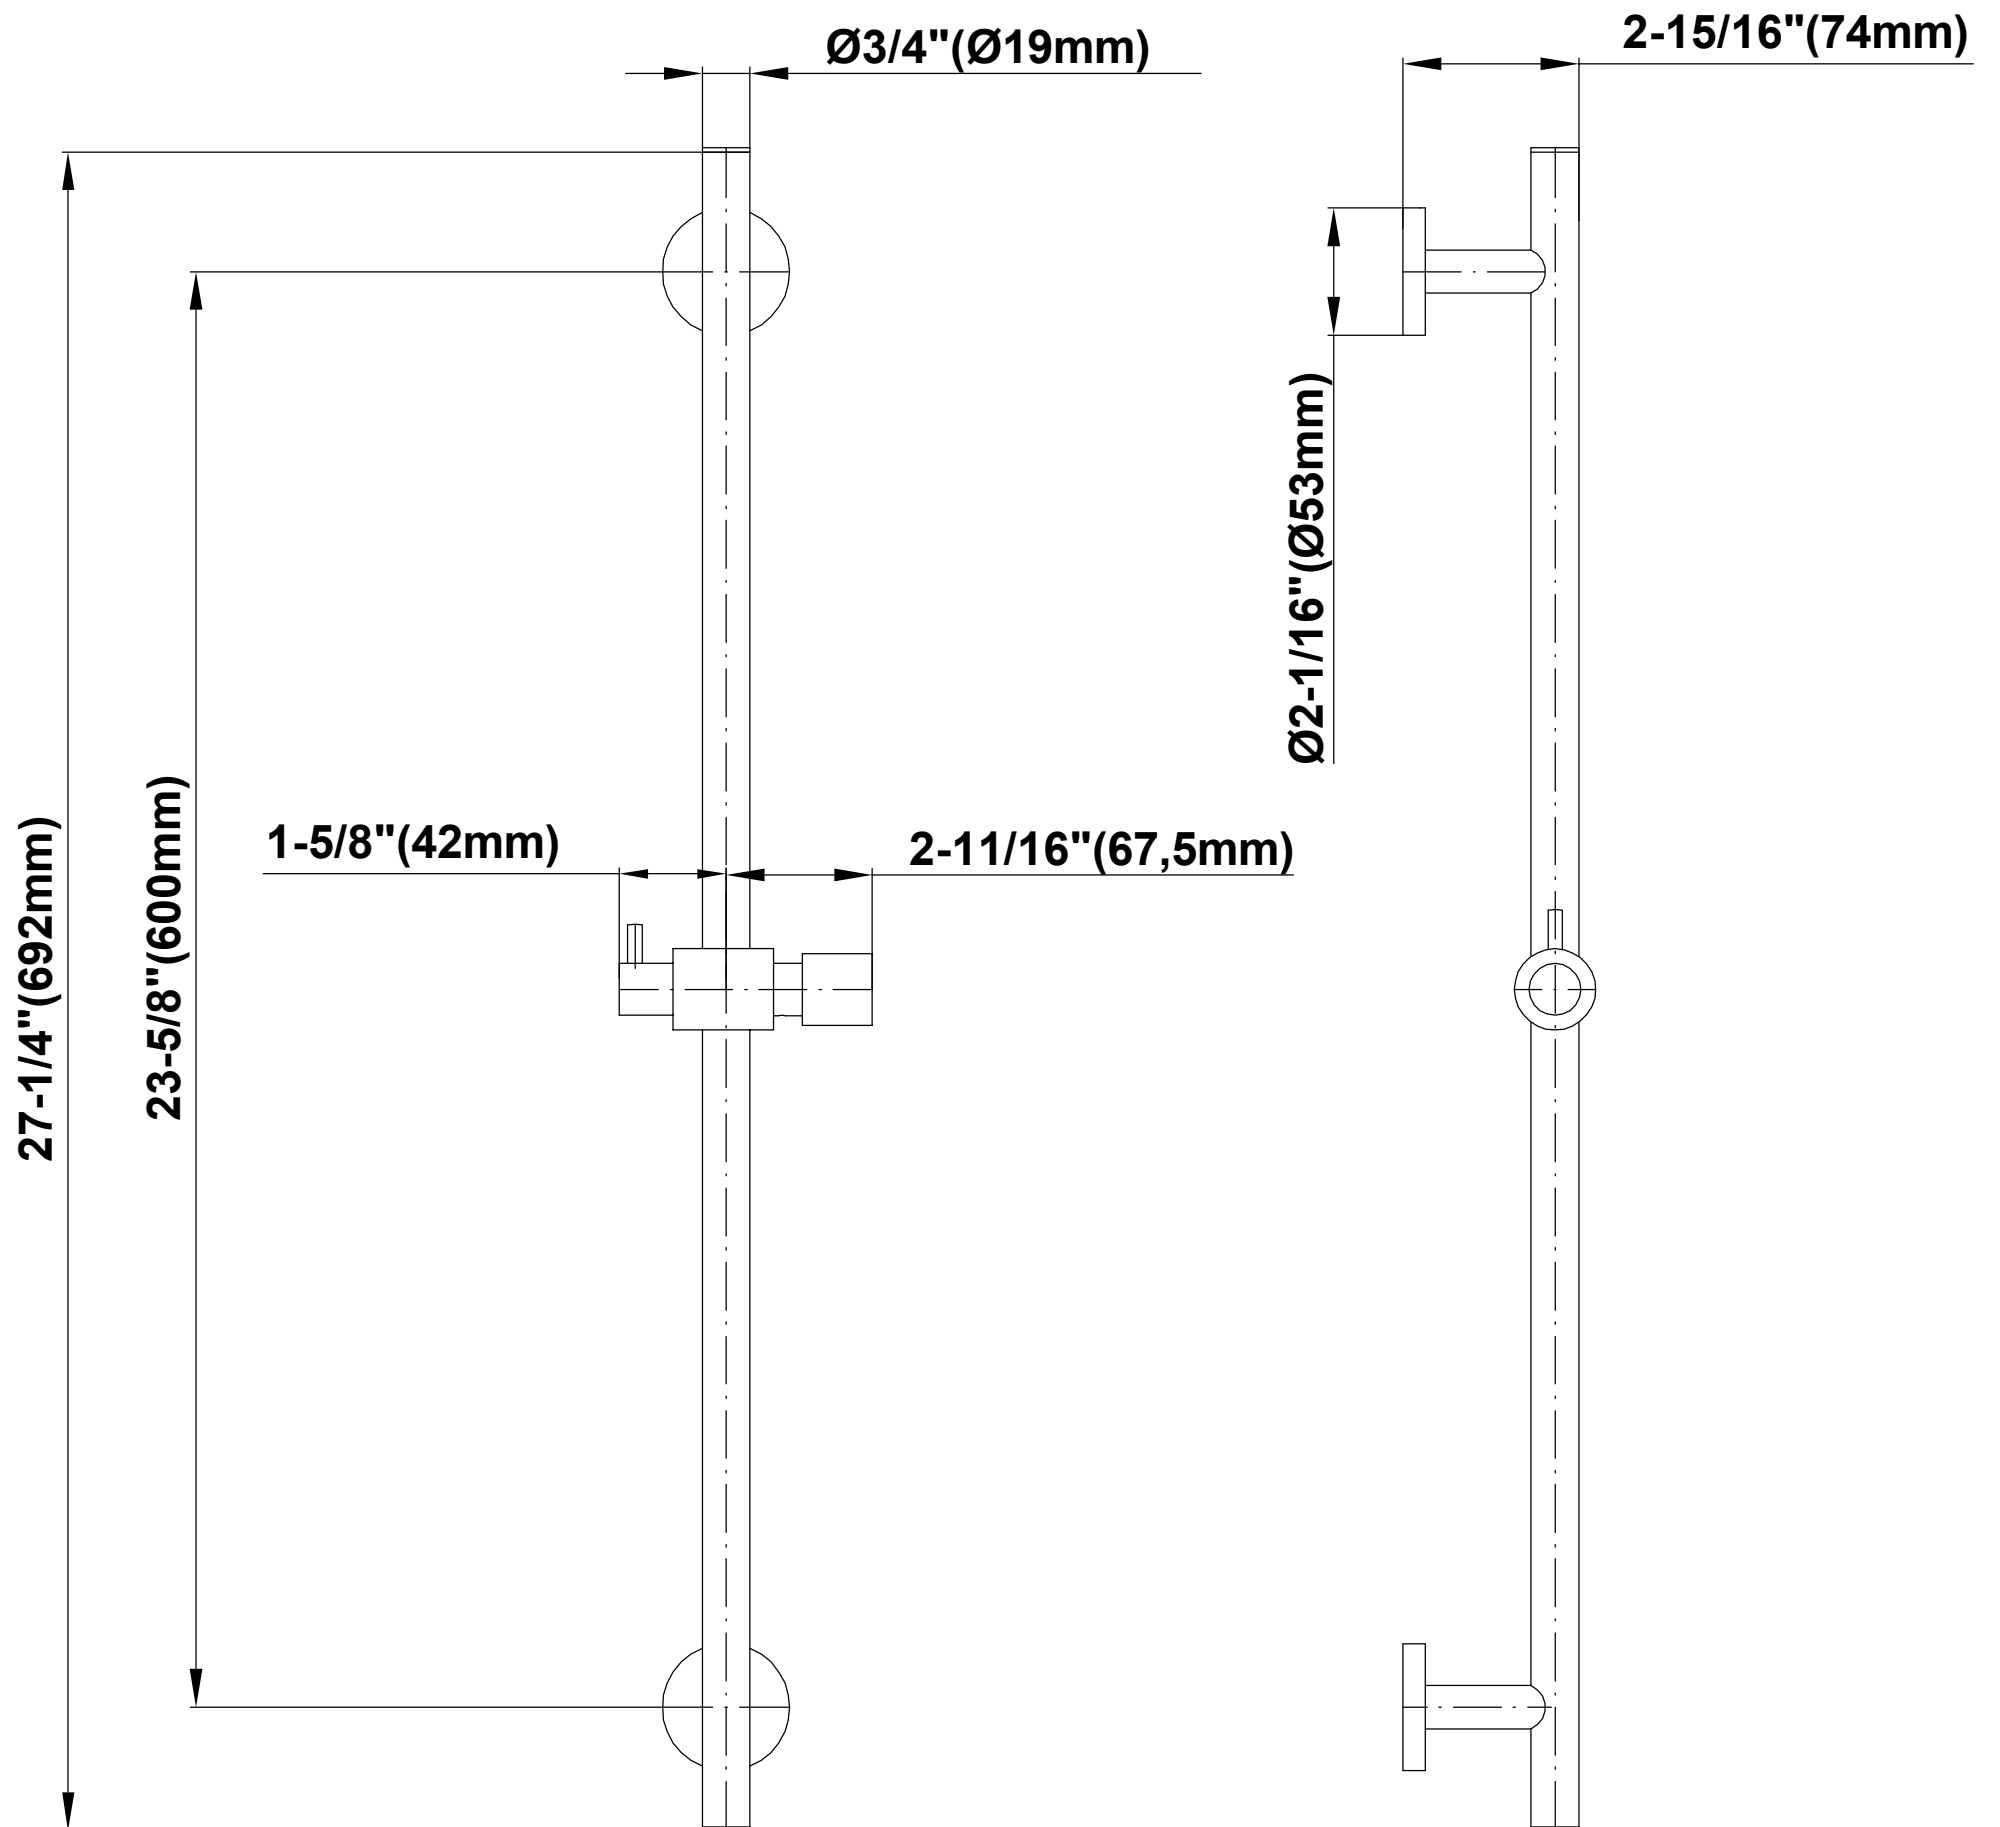

SHOWER
M-Series Thermostatic Shower
System - Tub and Shower with
Handshower
GL3.612WT-LM46E0

GRAFF®

Information

- 3/4" thermostatic valve and trim
- 3/4" stop/volume control and 3-way diverter valve
- 8" showerhead with 12" wall-mounted shower arm
- Showerhead features no-clog, easy-clean spray nozzles
- Handshower set with wall-mounted slide bar and 59" hose (PVD finishes use 59" flex hose)
- 6" contemporary tub spout
- Optional extension kit
- Flow rates: showerhead ≤ 1.8 max gpm, handshower ≤ 1.5 max gpm
- ADA
- CALGreen

SHOWER
Contemporary Wall-Mounted Slide
Bar
G-8641

GRAFF®

Information

- 27 1/4" tall wall-mounted slide bar
- Adjustable bracket fits all hoses with conical nut

Finishes

G - 864 1

SHOWER
Contemporary Round Handshower
G-8714