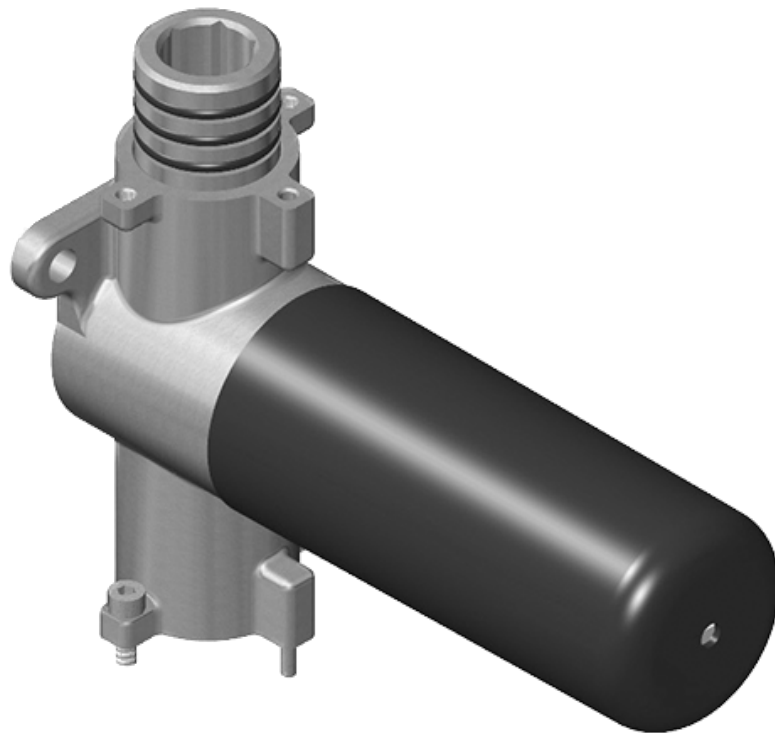

Finishes

G-8053

M-Series

3-Way Diverter Control Valve WITH Off Function (No Pass-Through)

Product Features

- 3/4" universal inlets/outlets with female threads
- Stacking inlet feature
- Supplied with protective plastic cover
- CalGreen compliant dependent on functions

www.graff-faucets.com | phone: 800-954-4723

SHOWER
Terra M-Series Valve Trim with
Three Handles
G-8056-LM46E0-T

GRAFF®

Information

- Three metal handles
- Decorative trim plate
- Use with G-8006 and G-8076, G-8077, G-8052 or G-8053 thermostatic rough valves
- To complete package, you must order rough valves
- ADA

Finishes

SHOWER
Stop/Volume Control Rough Valve
G-8077

GRAFF®

Information

- 18.1 gpm @ 60 psi
- 3/4" universal inlets/outlets with female threads
- Stacking inlet and outlet feature
- Supplied with protective plastic cover
- CalGreen compliant dependent on functions

Finishes

G-8077

M-Series

Stop/Volume Control Rough Valve

Product Features

- 3/4" universal inlets/outlets with female threads
- 18.1 gpm @ 60 psi
- Stacking inlet and outlet feature
- Supplied with protective plastic cover
- CalGreen compliant dependent on functions