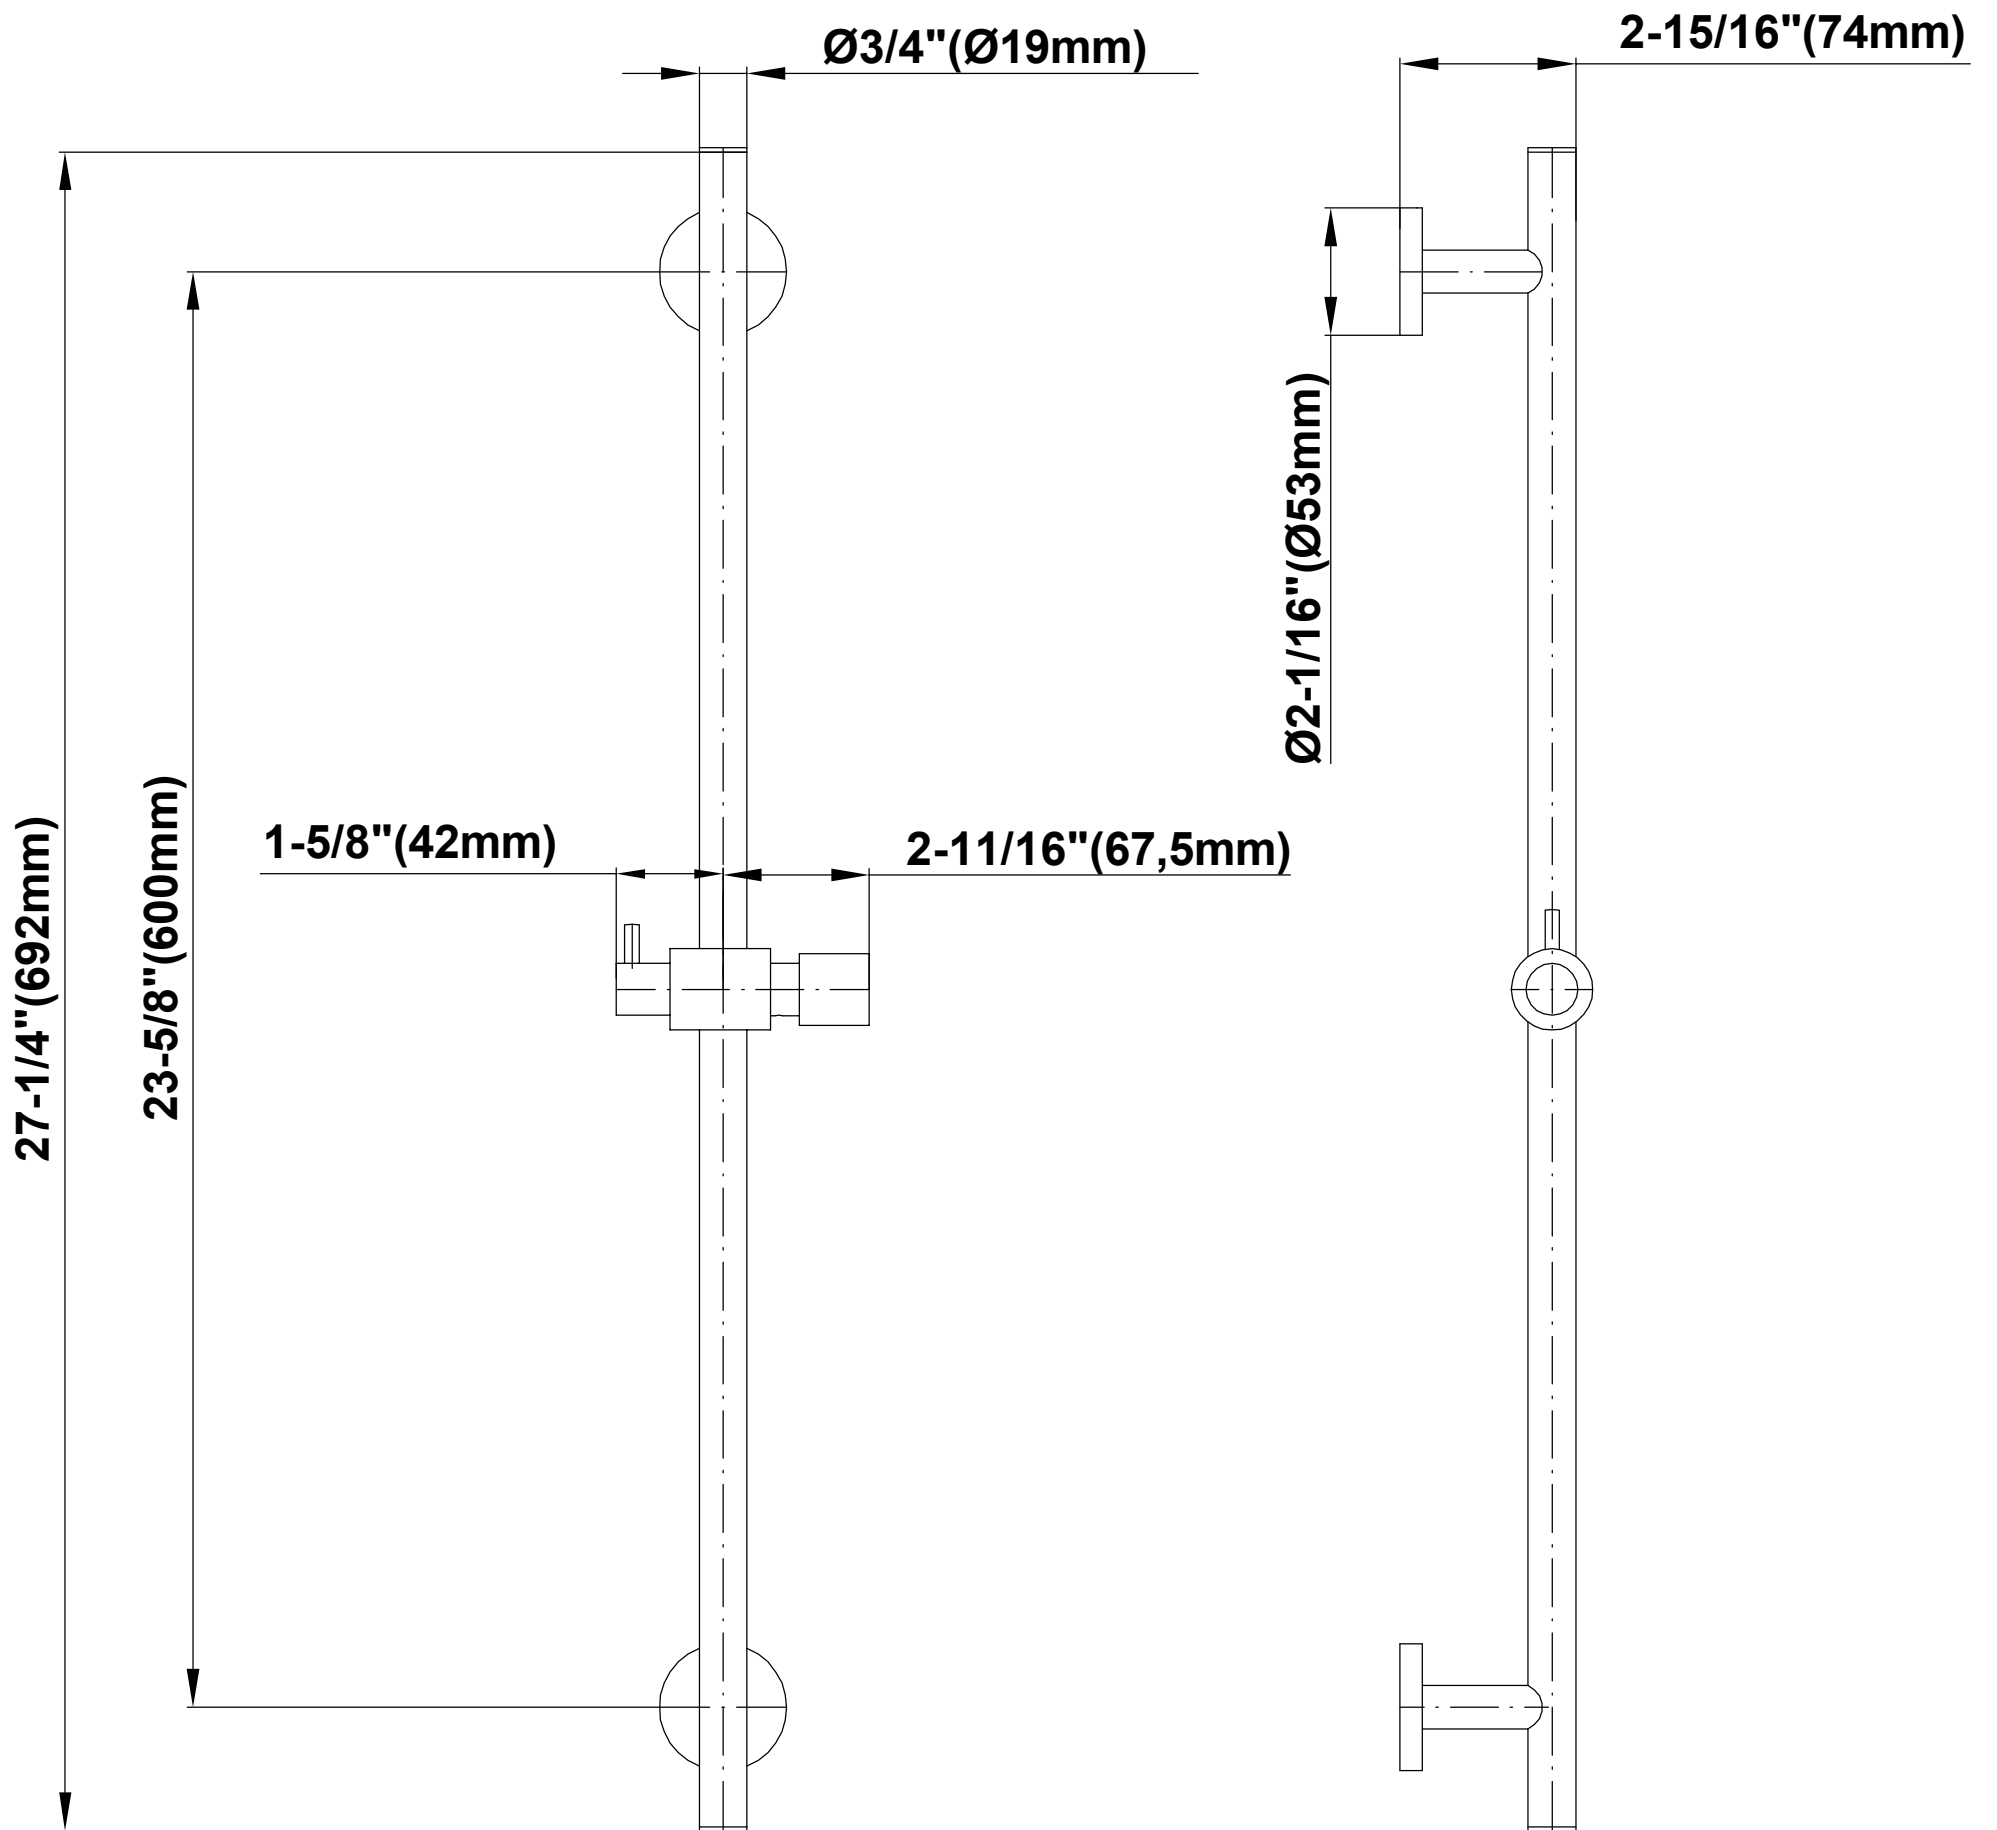

SHOWER
 Contemporary Wall-Mounted Slide
 Bar
G-8641

Information

- 27 1/4" tall wall-mounted slide bar
- Adjustable bracket fits all hoses with conical nut

Finishes

G - 864 1

SHOWER
 Contemporary Round Handshower
G-8714