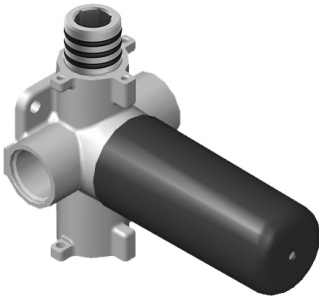

Finishes

G-8037-C17E-T

Terra Collection

M-Series Thermostatic Valve Trim with Handle

GRAFF®

Product Features

- Single metal handle and decorative trim plate
- Use with G-8006 thermostatic rough valve

Available Finishes

www.graff-designs.com | phone: 800-954-4723

SHOWER
 Two-Way Diverter Volume Control
 Valve WITH Off Function and Pass-
 Through
G-8052

Information

- 11.7 gpm @ 60 psi
- 3/4" universal inlets/outlets with female threads
- Operates one function at a time
- Stacking inlet and pass-through port feature
- Supplied with protective plastic cover
- CALGreen compliant depending on functions

Finishes

Unfinished Unfinished Architectural
Brass Brushed Brass White

G-8052 M-Series
2-Way Diverter Volume Control Valve
WITH Off Function and Pass-Through

Product Features

- 12.1 gpm @ 60 psi
- 3/4" universal inlets/outlets with female threads
- Stacking inlet and pass-through port feature
- Supplied with protective plastic cover
- CalGreen compliant dependent on functions

www.graff-faucets.com | phone: 800-954-4723

SHOWER
M.E. M-Series 2-Way Diverter
Valve Trim with Handle
G-8068-C17E1-T

Information

- Single metal handle
- Decorative trim plate
- Use with G-8052 2-Way Diverter Volume Control Valve WITH Off Function and Pass-Through
- ADA