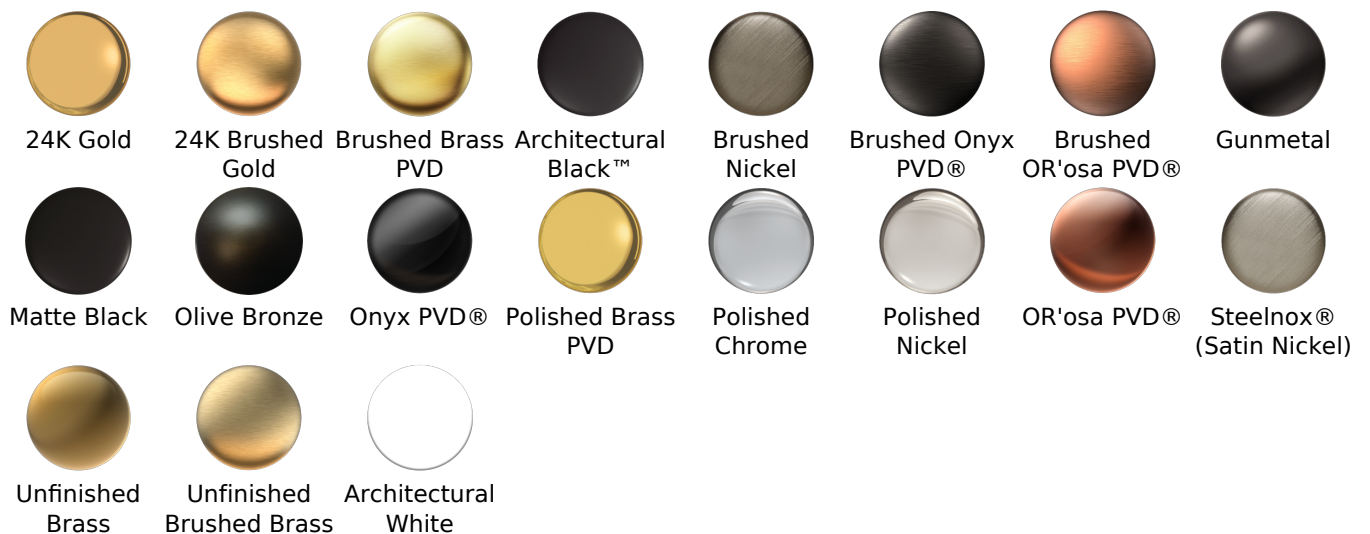

SHOWER
Contemporary 12" Shower Arm
G-8503

GRAFF®

Information

- Includes arm and solid round flange
- 1/2" NPT male thread inlet
- For use with all showerheads

Finishes