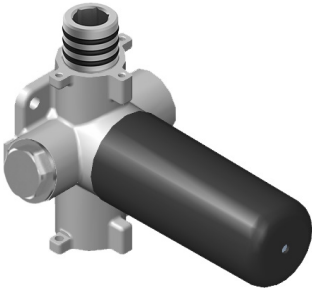

Finishes

G-8076

M-Series

Stop/Volume Control Rough Valve with Pass-Through

GRAFF[®]
CUTTING EDGE DESIGN

Product Features

- 13.2 gpm @ 60 psi
- 3/4" universal inlets/outlets with female threads
- Stacking inlet and pass-through port feature
- Supplied with protective plastic cover
- CalGreen compliant dependent on functions