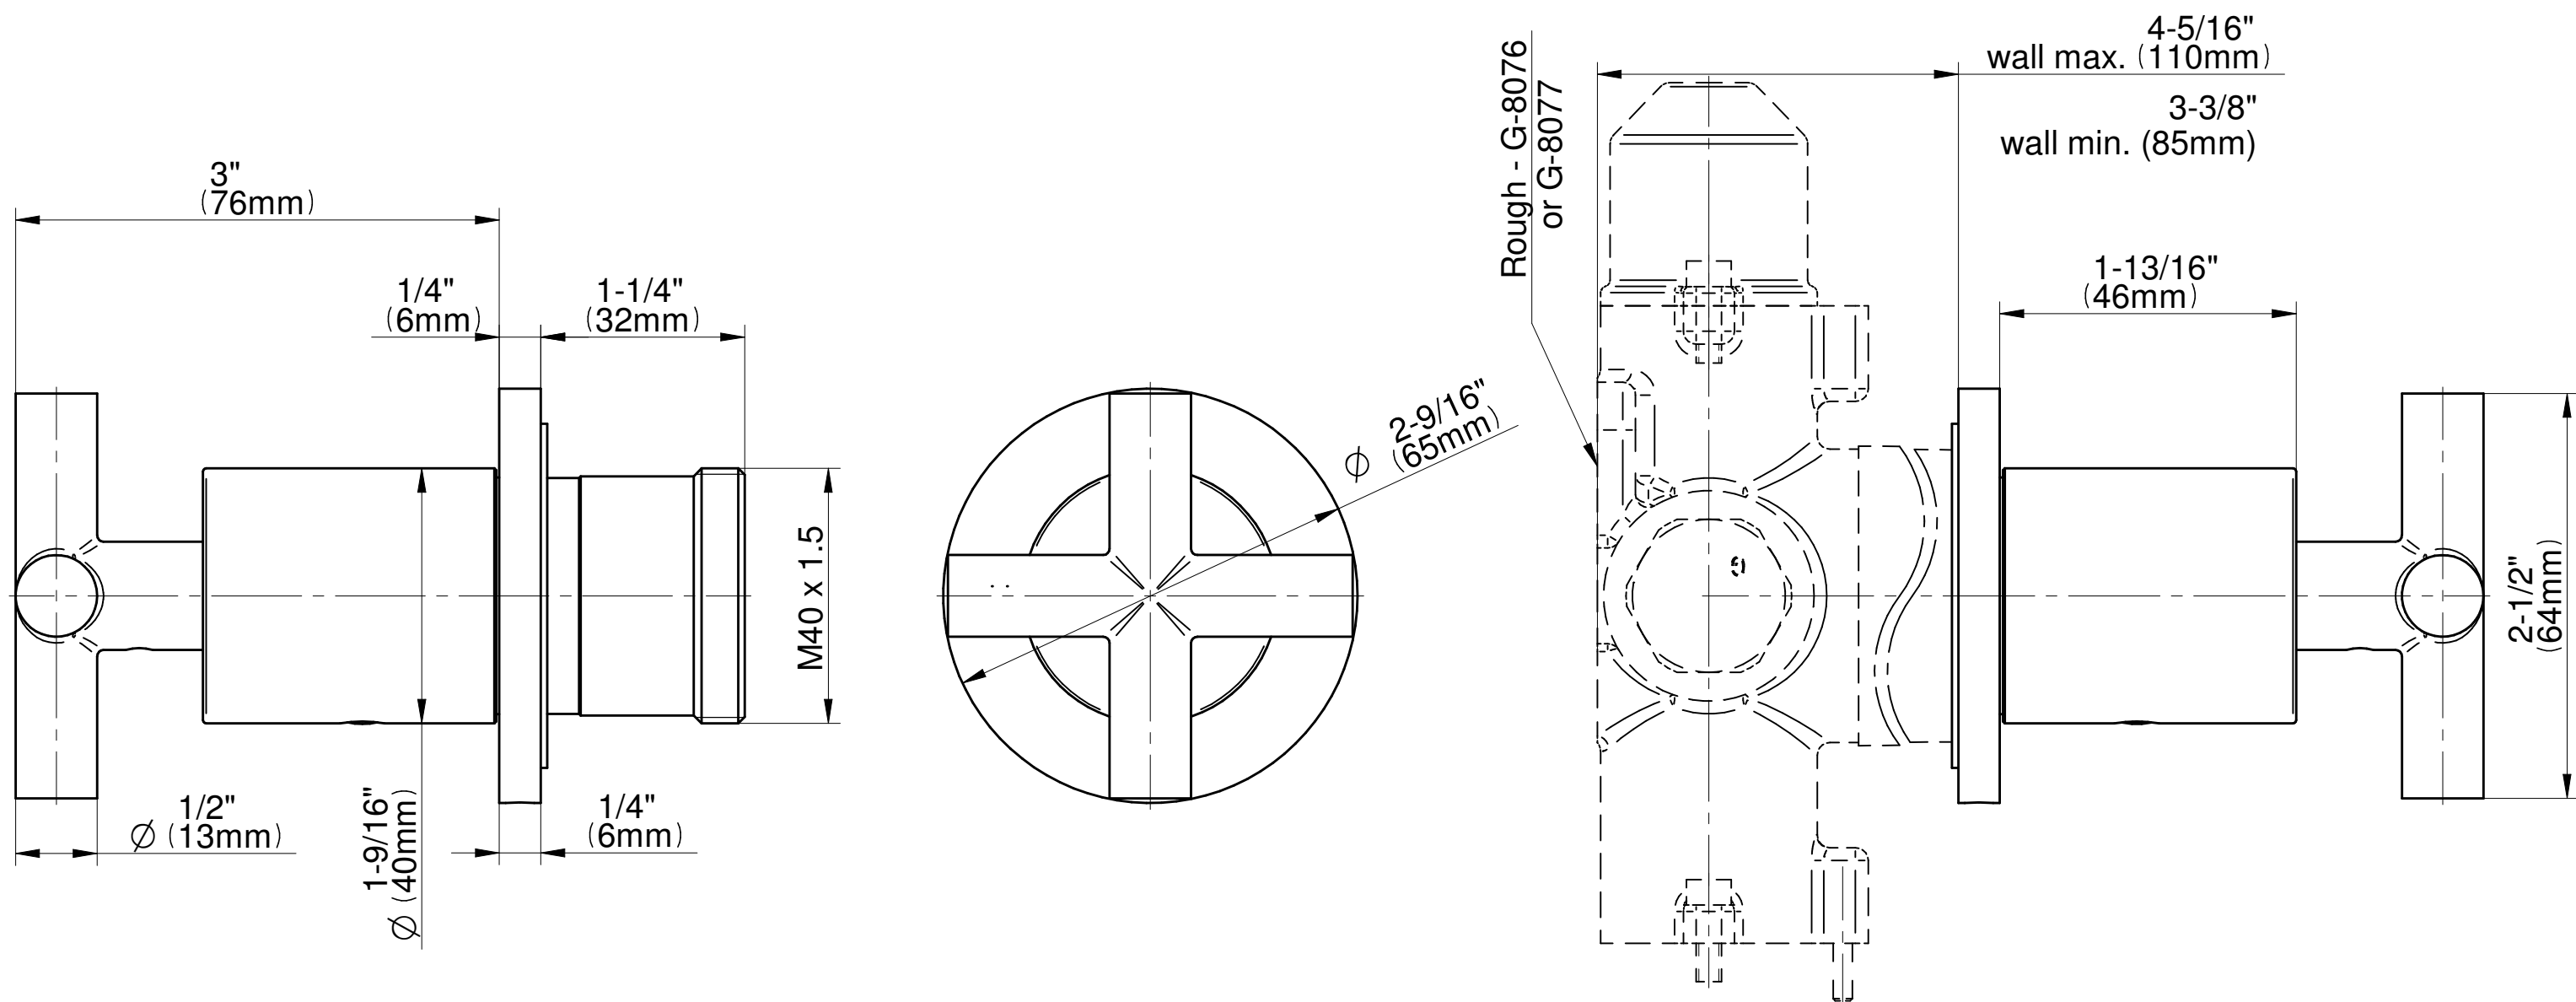

G-8097-C17E1

TERRA Series