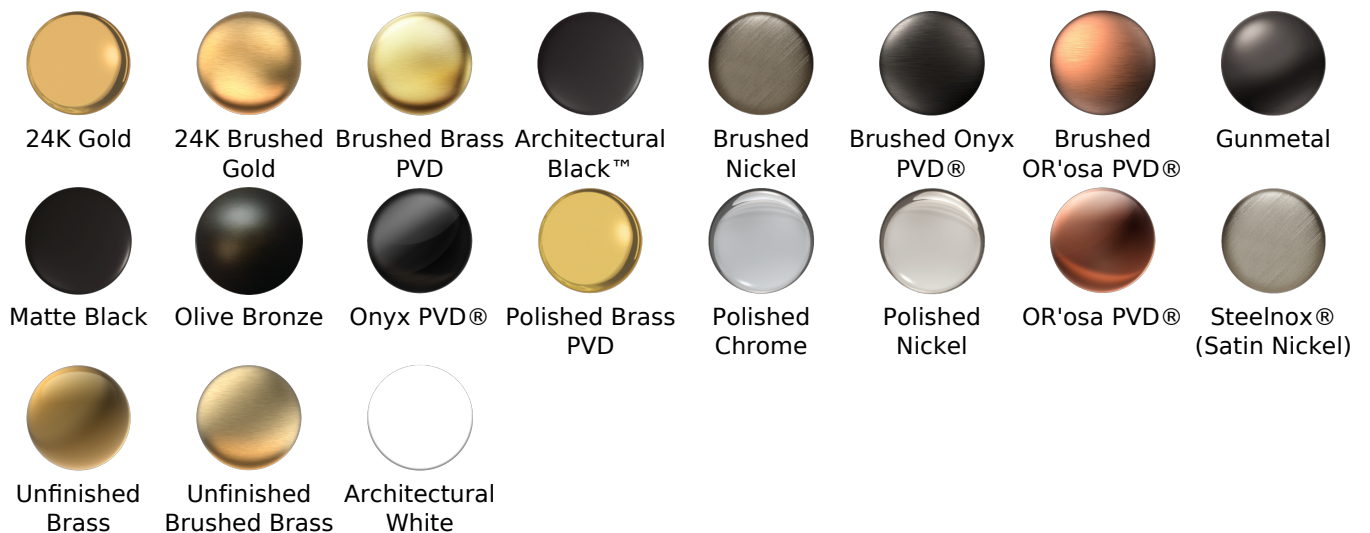

SHOWER
Stop/Volume Control Valve with
Pass Through
G-8076

Information

- 12.3 gpm @ 60 psi
- 3/4" universal inlets/outlets with female threads
- Stacking inlet and pass-through port feature
- Supplied with protective plastic cover
- CalGreen compliant dependent on functions

Finishes