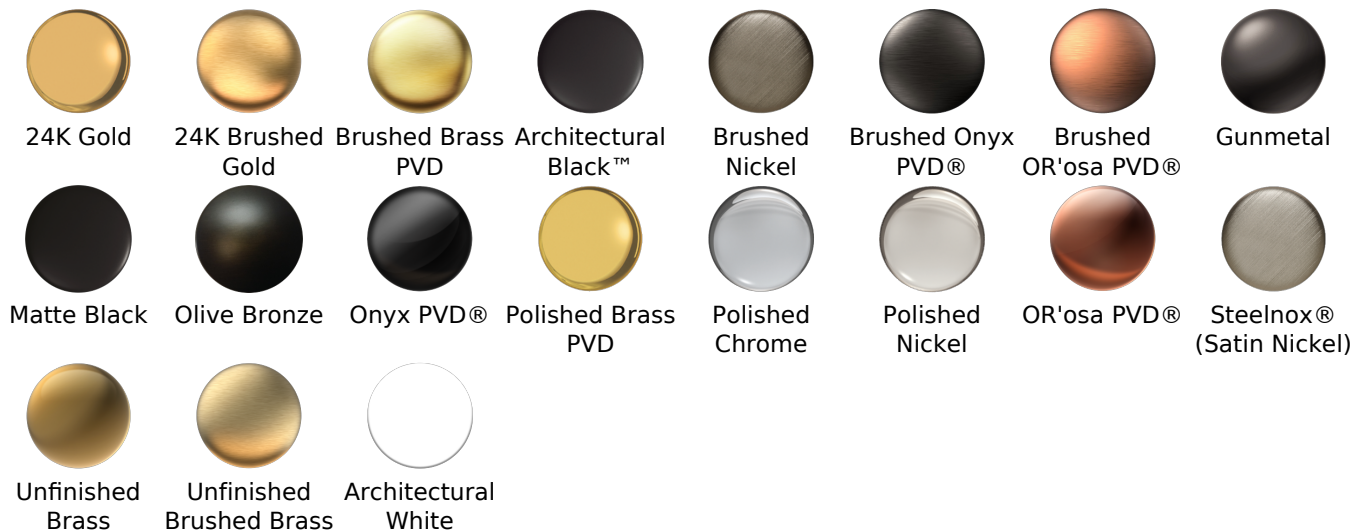

SHOWER
Contemporary Flush Mount Body
Spray w/ Solid Brass Swivel Head
G-8495

Information

- 12 no-clog, easy-clean silicon jets
- Metal ball-joint allows for 18° angle adjustment of body spray
- Brass wall escutcheon and flush-mounted trim
- 1/2" NPT female thread inlet
- Body spray flow rate ≤ 1.5 max gpm

Finishes