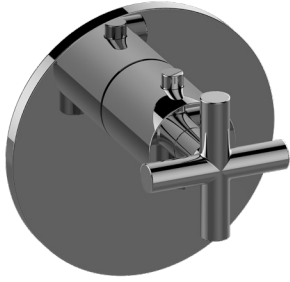

SHOWER
M.E. 25 M-Series Full
Thermostatic Shower System
GL3.112SH-C17E0

GRAFF®

Information

- 3/4" thermostatic valve and trim
- 3/4" stop/volume control valve and 2-way diverter valve and trims
- 8" showerhead with 12" wall-mounted shower arm
- Showerhead features no-clog, easy-clean spray nozzles
- Flush-mounted swivel body sprays (3 pieces)
- Handshower set with wall-mounted slide bar and 59" hose (PVD finishes use 59" flex hose)
- Optional extension kit
- Flow rates: showerhead \leq 1.8 max gpm, handshower \leq 1.5 max gpm, body sprays \leq 1.5 max gpm each
- ADA

www.graff-faucets.com | phone: 800-954-4723

SHOWER
M.E. M-Series Thermostatic Valve
Trim with Handle
G-8037-C17E-T

Information

- Single metal handle
- Decorative trim plate
- Use with G-8006 Thermostatic Rough Valve
- ADA

Finishes

G-8037-C17E-T

Terra Collection

M-Series Thermostatic Valve Trim with Handle

GRAFF®

Product Features

- Single metal handle and decorative trim plate
- Use with G-8006 thermostatic rough valve

Available Finishes

www.graff-designs.com | phone: 800-954-4723

SHOWER
 Two-Way Diverter Volume Control
 Valve WITH Off Function and Pass-
 Through
G-8052

Information

- 11.7 gpm @ 60 psi
- 3/4" universal inlets/outlets with female threads
- Operates one function at a time
- Stacking inlet and pass-through port feature
- Supplied with protective plastic cover
- CALGreen compliant depending on functions