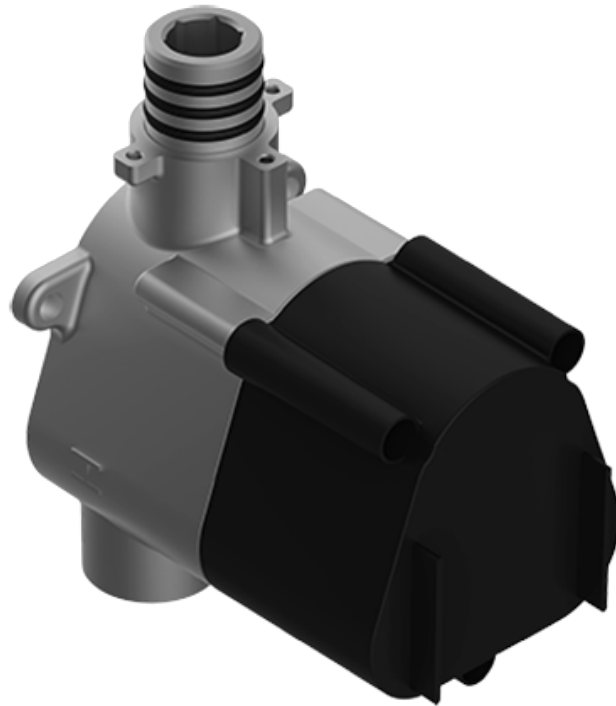

SHOWER
M.E. 25 M-Series Full
Thermostatic Shower System
GL3.112SH-C17E0

GRAFF®

Information

- 3/4" thermostatic valve and trim
- 3/4" stop/volume control valve and 2-way diverter valve and trims
- 8" showerhead with 12" wall-mounted shower arm
- Showerhead features no-clog, easy-clean spray nozzles
- Flush-mounted swivel body sprays (3 pieces)
- Handshower set with wall-mounted slide bar and 59" hose (PVD finishes use 59" flex hose)
- Optional extension kit
- Flow rates: showerhead \leq 1.8 max gpm, handshower \leq 1.5 max gpm, body sprays \leq 1.5 max gpm each
- ADA

SHOWER
 Thermostatic Rough Valve
G-8006

Information

- 12.9 gpm @ 60 psi
- 3/4" universal inlets
- Built-in service stops
- Stacking outlet feature
- Complete serviceability from front of all units
- Supplied with protective plastic cover
- CalGreen compliant dependent on functions

Finishes

G-8006

M-Series

3/4" Concealed Thermostatic Rough Valve

Product Features

- 12.9 gpm @ 60 psi
- 3/4" universal inlets
- Built-in service stops
- Stacking outlet feature
- Complete serviceability from front of all units
- Supplied with protective plastic cover
- CalGreen compliant dependent on functions

www.graff-faucets.com | phone: 800-954-4723

SHOWER
M.E. M-Series Thermostatic Valve
Trim with Handle
G-8037-C17E-T

Information

- Single metal handle
- Decorative trim plate
- Use with G-8006 Thermostatic Rough Valve
- ADA