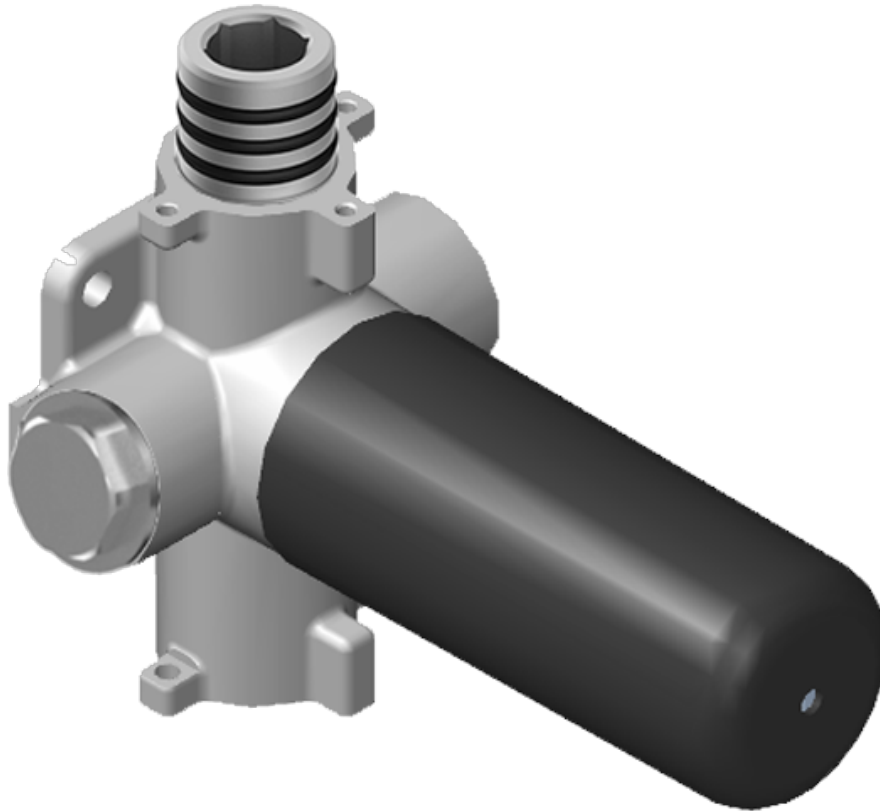

SHOWER
Stop/Volume Control Valve with
Pass Through
G-8076