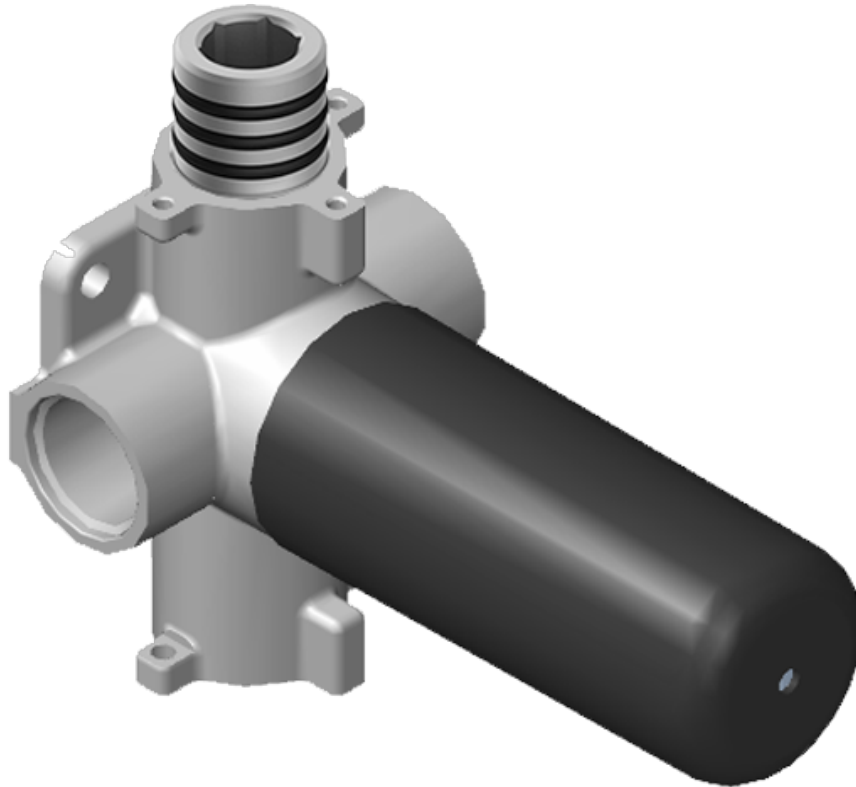

SHOWER
M.E. 25 M-Series Full
Thermostatic Shower System
GL3.112SH-C17E0

GRAFF®

Information

- 3/4" thermostatic valve and trim
- 3/4" stop/volume control valve and 2-way diverter valve and trims
- 8" showerhead with 12" wall-mounted shower arm
- Showerhead features no-clog, easy-clean spray nozzles
- Flush-mounted swivel body sprays (3 pieces)
- Handshower set with wall-mounted slide bar and 59" hose (PVD finishes use 59" flex hose)
- Optional extension kit
- Flow rates: showerhead \leq 1.8 max gpm, handshower \leq 1.5 max gpm, body sprays \leq 1.5 max gpm each
- ADA

www.graff-faucets.com | phone: 800-954-4723

SHOWER
M.E. M-Series Thermostatic Valve
Trim with Handle
G-8037-C17E-T

Information

- Single metal handle
- Decorative trim plate
- Use with G-8006 Thermostatic Rough Valve
- ADA

Finishes

G-8037-C17E-T

Terra Collection

M-Series Thermostatic Valve Trim with Handle

GRAFF®

Product Features

- Single metal handle and decorative trim plate
- Use with G-8006 thermostatic rough valve

Available Finishes

www.graff-designs.com | phone: 800-954-4723

SHOWER
 Two-Way Diverter Volume Control
 Valve WITH Off Function and Pass-
 Through
G-8052

Information

- 11.7 gpm @ 60 psi
- 3/4" universal inlets/outlets with female threads
- Operates one function at a time
- Stacking inlet and pass-through port feature
- Supplied with protective plastic cover
- CALGreen compliant depending on functions