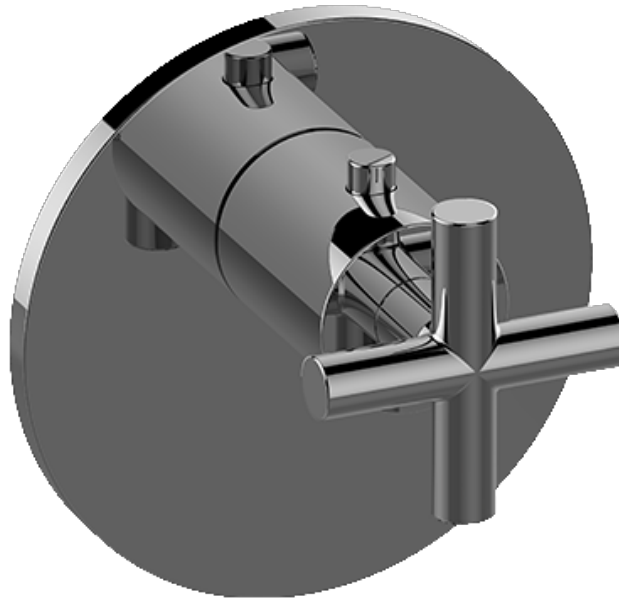

SHOWER
M.E. 25 M-Series Full
Thermostatic Shower System
GL3.112SH-C17E0

GRAFF®

Information

- 3/4" thermostatic valve and trim
- 3/4" stop/volume control valve and 2-way diverter valve and trims
- 8" showerhead with 12" wall-mounted shower arm
- Showerhead features no-clog, easy-clean spray nozzles
- Flush-mounted swivel body sprays (3 pieces)
- Handshower set with wall-mounted slide bar and 59" hose (PVD finishes use 59" flex hose)
- Optional extension kit
- Flow rates: showerhead \leq 1.8 max gpm, handshower \leq 1.5 max gpm, body sprays \leq 1.5 max gpm each
- ADA

SHOWER
 Thermostatic Rough Valve
G-8006

Information

- 12.9 gpm @ 60 psi
- 3/4" universal inlets
- Built-in service stops
- Stacking outlet feature
- Complete serviceability from front of all units
- Supplied with protective plastic cover
- CalGreen compliant dependent on functions

Finishes

G-8006

M-Series

3/4" Concealed Thermostatic Rough Valve

Product Features

- 12.9 gpm @ 60 psi
- 3/4" universal inlets
- Built-in service stops
- Stacking outlet feature
- Complete serviceability from front of all units
- Supplied with protective plastic cover
- CalGreen compliant dependent on functions

www.graff-faucets.com | phone: 800-954-4723

SHOWER
M.E. M-Series Thermostatic Valve
Trim with Handle
G-8037-C17E-T

Information

- Single metal handle
- Decorative trim plate
- Use with G-8006 Thermostatic Rough Valve
- ADA