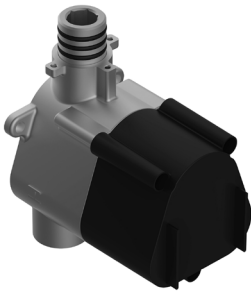

SHOWER
M.E. 25 M-Series Full
Thermostatic Shower System
GL3.112SH-C17E0

GRAFF®

Information

- 3/4" thermostatic valve and trim
- 3/4" stop/volume control valve and 2-way diverter valve and trims
- 8" showerhead with 12" wall-mounted shower arm
- Showerhead features no-clog, easy-clean spray nozzles
- Flush-mounted swivel body sprays (3 pieces)
- Handshower set with wall-mounted slide bar and 59" hose (PVD finishes use 59" flex hose)
- Optional extension kit
- Flow rates: showerhead \leq 1.8 max gpm, handshower \leq 1.5 max gpm, body sprays \leq 1.5 max gpm each
- ADA

SHOWER
 Thermostatic Rough Valve
G-8006

Information

- 12.9 gpm @ 60 psi
- 3/4" universal inlets
- Built-in service stops
- Stacking outlet feature
- Complete serviceability from front of all units
- Supplied with protective plastic cover
- CalGreen compliant dependent on functions

Finishes

G-8006

M-Series

3/4" Concealed Thermostatic Rough Valve

Product Features

- 12.9 gpm @ 60 psi
- 3/4" universal inlets
- Built-in service stops
- Stacking outlet feature
- Complete serviceability from front of all units
- Supplied with protective plastic cover
- CalGreen compliant dependent on functions

www.graff-faucets.com | phone: 800-954-4723

SHOWER
M.E. M-Series Thermostatic Valve
Trim with Handle
G-8037-C17E-T

Information

- Single metal handle
- Decorative trim plate
- Use with G-8006 Thermostatic Rough Valve
- ADA