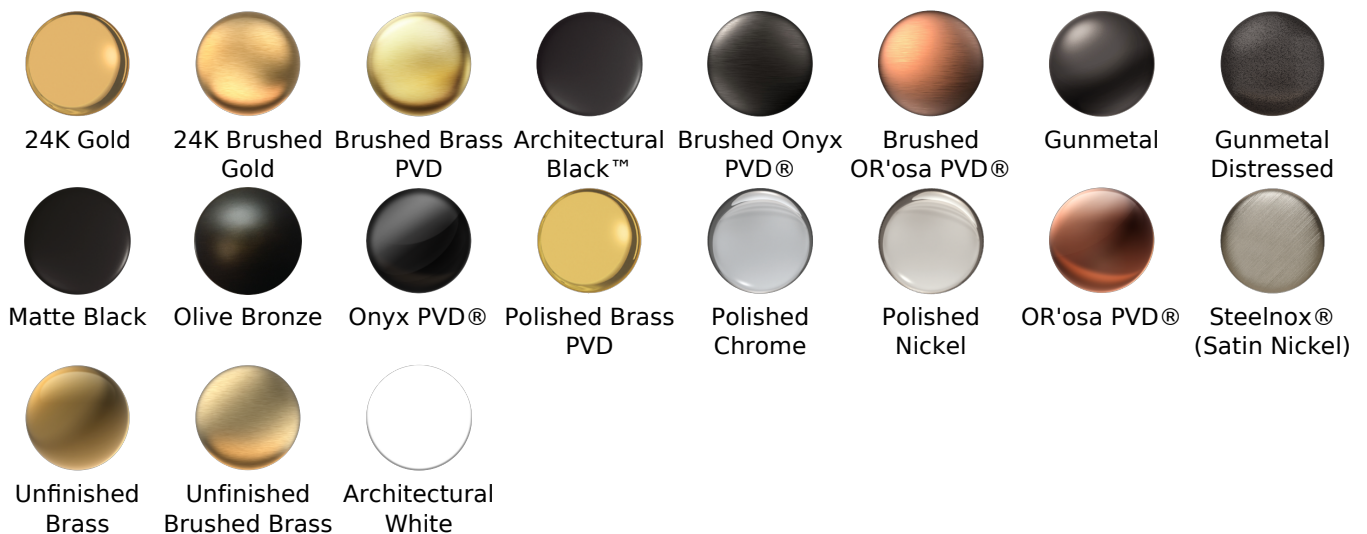

#### Available Finishes

- Polished Chrome  
G-8495-PC
- Polished Nickel  
G-8495-PN
- Brushed Nickel  
G-8495-BNi
- Unfinished Brushed Brass\*  
G-8495-UBB\*
- Unfinished Brass\*  
G-8495-UB\*
- Matte Black\*  
G-8495-MBK\*
- Architectural Black\*  
G-8495-BK\*
- Architectural White\*  
G-8495-WT\*
- Olive Brass\*  
G-8495-OB\*
- Gunmetal\*  
G-8495-GM\*
- Vintage Brushed Brass\*  
G-8495-VBB\*
- Steelnox  
G-8495-SN
- OR'osa PVD\*  
G-8495-RG\*
- Onyx PVD\*  
G-8495-OX\*
- Polished Brass PVD\*  
G-8495-PB\*
- Brushed Brass PVD\*  
G-8495-BB\*
- Brushed Gold\*  
G-8495-BAU\*
- Gold\*  
G-8495-AU\*
- Gunmetal Distressed\*  
G-8495-GMD\*

**Finishes**