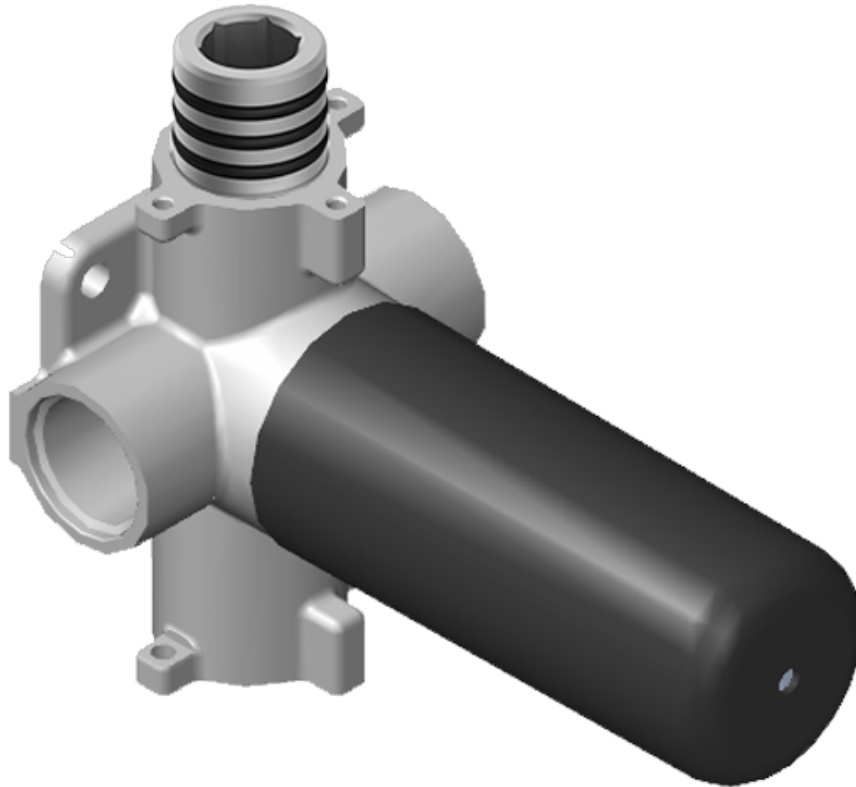

[www.graff-faucets.com](http://www.graff-faucets.com) | phone: 800-954-4723

SHOWER  
 Two-Way Diverter Volume Control  
 Valve WITH Off Function and Pass-  
 Through  
**G-8052**

**Information**

- 11.7 gpm @ 60 psi
- 3/4" universal inlets/outlets with female threads
- Operates one function at a time
- Stacking inlet and pass-through port feature
- Supplied with protective plastic cover
- CALGreen compliant depending on functions