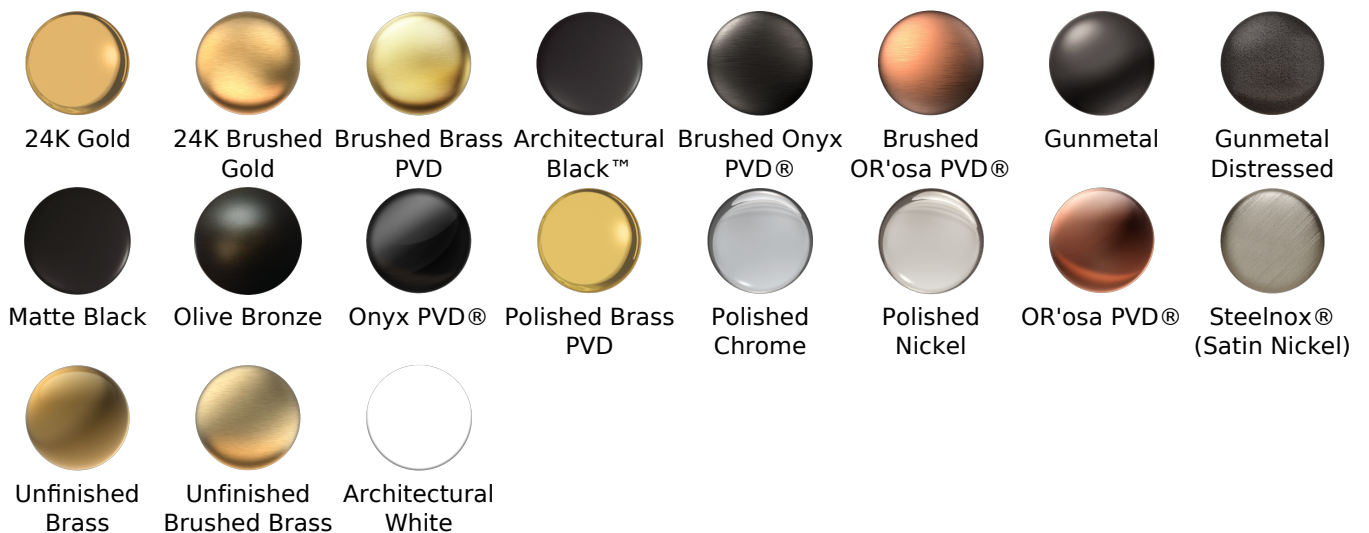

## Available Finishes

- Polished Chrome  
G-8449-PC
- Brushed Nickel  
G-8449-PN
- Polished Nickel  
G-8449-BNi
- Unfinished Brass\*  
G-8449-UB\*
- Steinox  
G-8449-SN
- Olive Brass\*  
G-8449-OB\*
- Architectural Black with Chrome Accents\*  
G-8449-PC/BK\*
- Brushed Gold\*  
G-8449-BAU

**Finishes**