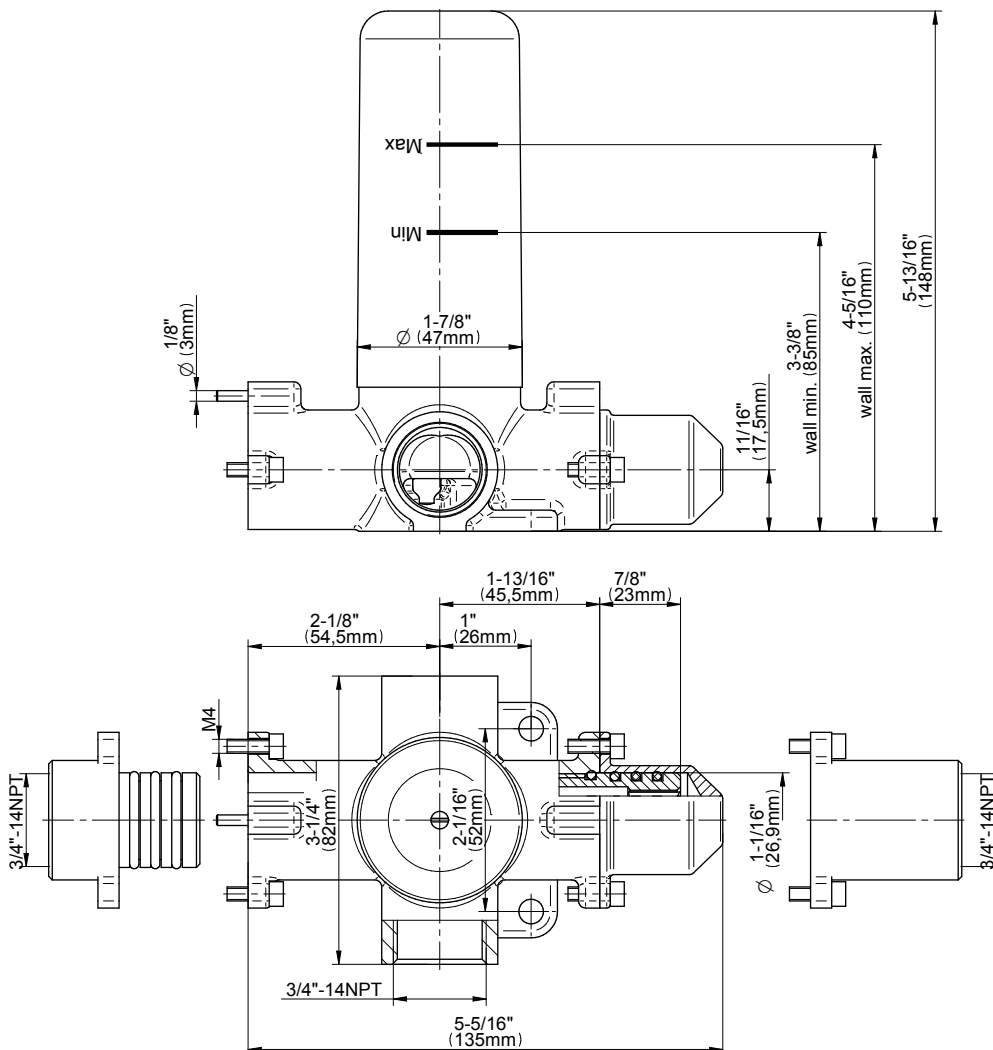

The measurements shown are for reference only. Products and specifications shown are subject to change without notice. Revised 3/2016.
www.graff-faucets.com | phone: 800-954-4723