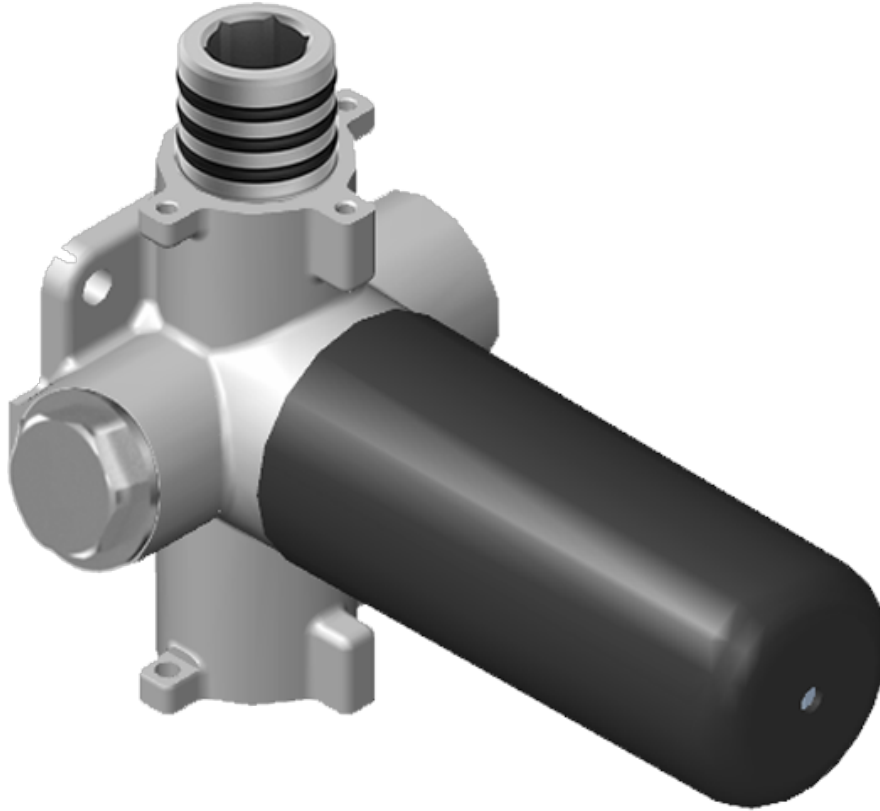

SHOWER
Stop/Volume Control Valve with
Pass Through
G-8076