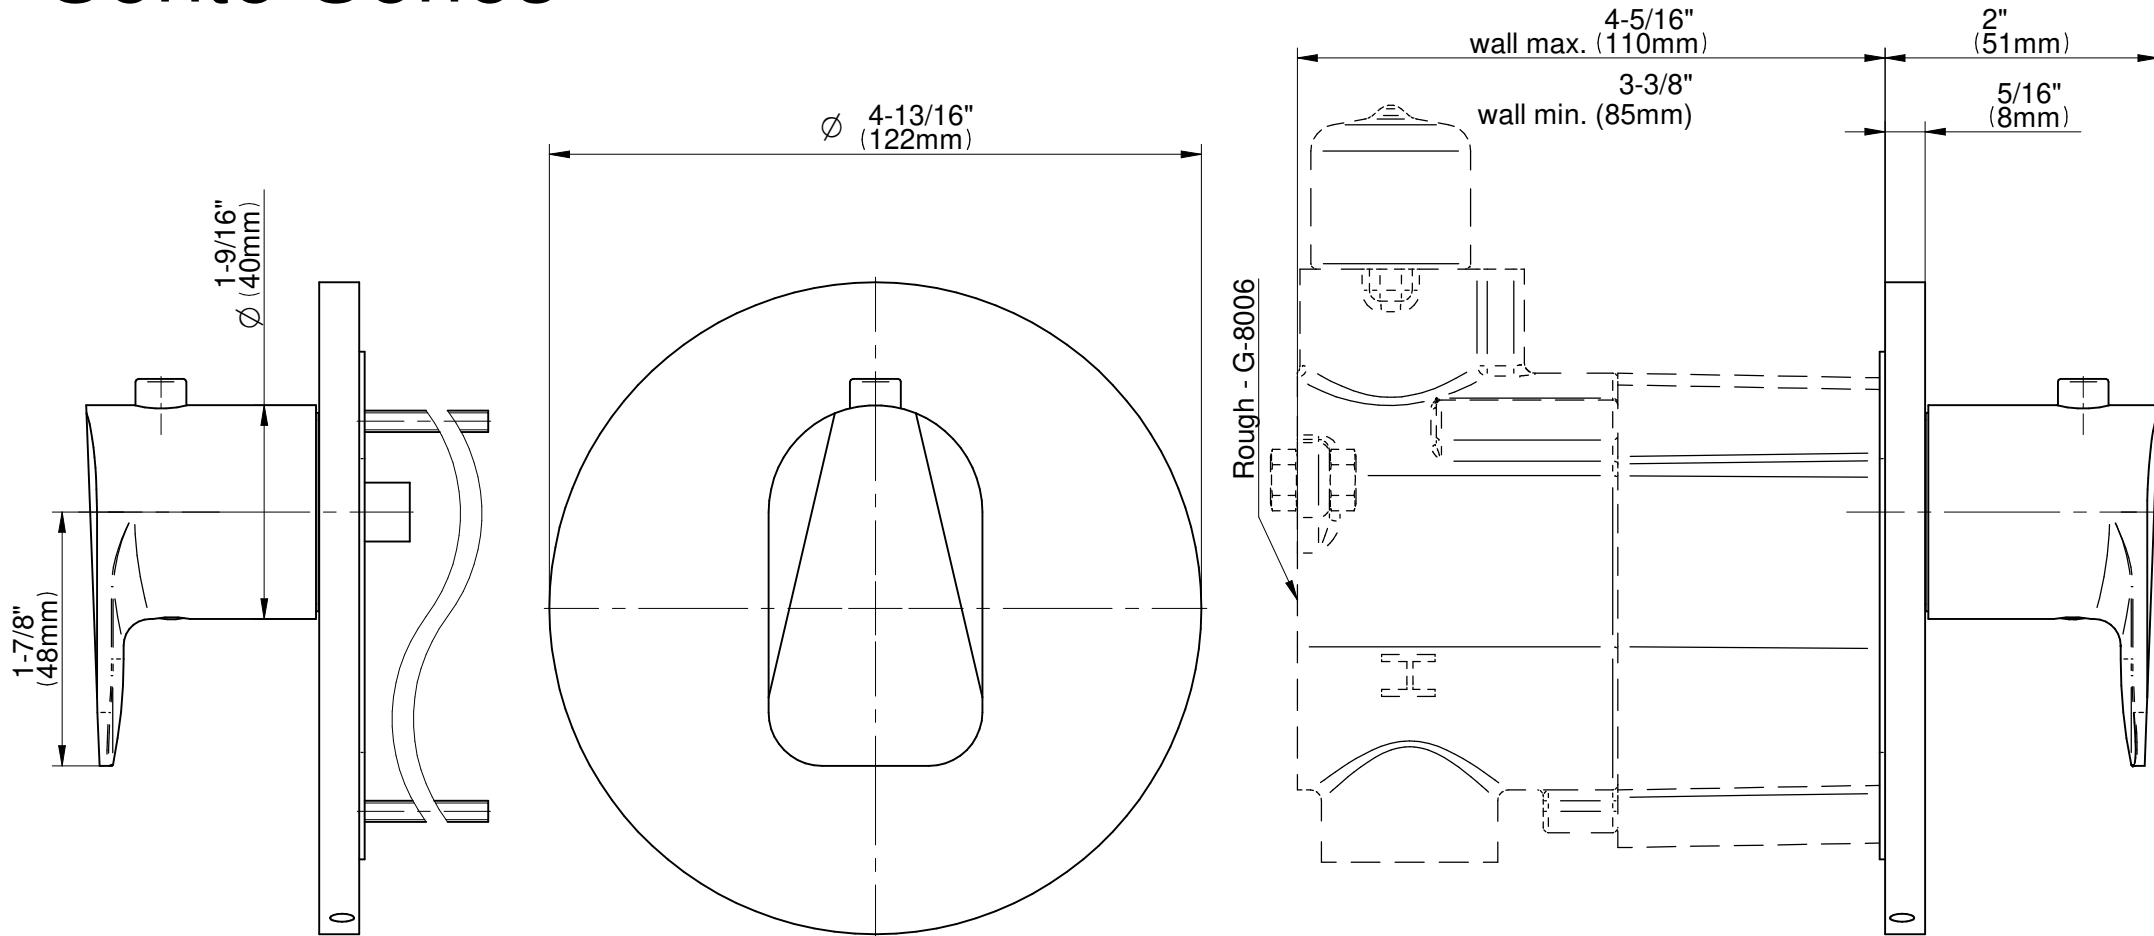

G-8037-LM59E-T

Sento Series