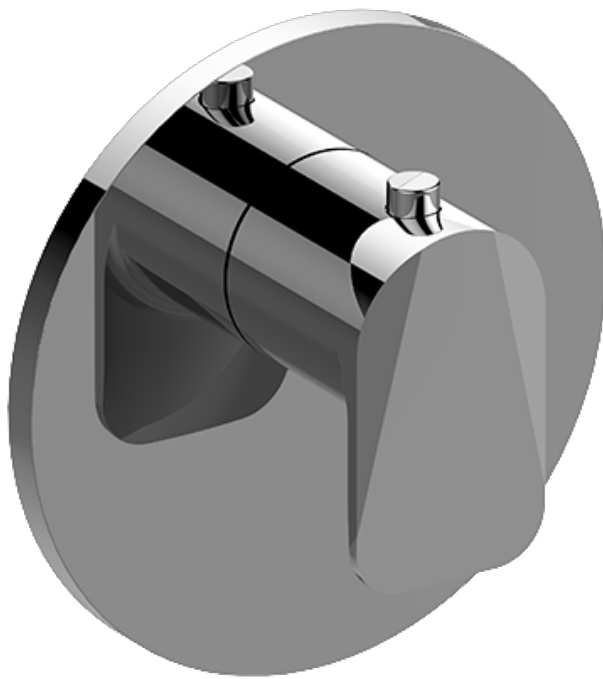

SHOWER  
Sento M-Series Full Thermostatic  
Shower System  
**GL3.112SH-LM59E0**

---

**GRAFF®**

## Information

- 3/4" thermostatic valve and trim
- 3/4" stop/volume control valve and 2-way diverter valve and trims
- 8" showerhead with 12" wall-mounted shower arm
- Showerhead features no-clog, easy-clean spray nozzles
- Flush-mounted swivel body sprays (3 pieces)
- Handshower set with wall-mounted slide bar and 59" hose (PVD finishes use 59" flex hose)
- Optional extension kit
- Flow rates: showerhead  $\leq 1.8$  max gpm, handshower  $\leq 1.5$  max gpm, body sprays  $\leq 1.5$  max gpm each
- ADA

SHOWER  
M-Series Thermostatic Valve Trim  
with Handle

**GRAFF®**

**Information**

- Single metal handle
- Decorative trim plate
- Use with G-8006 Thermostatic Rough Valve
- ADA

**Finishes**