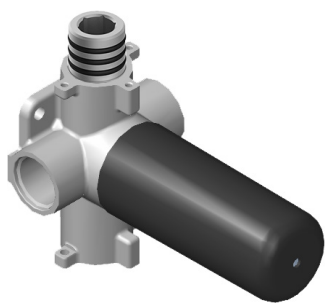

G-8052 M-Series
2-Way Diverter Volume Control Valve
WITH Off Function and Pass-Through

Product Features

- 12.1 gpm @ 60 psi
- 3/4" universal inlets/outlets with female threads
- Stacking inlet and pass-through port feature
- Supplied with protective plastic cover
- CalGreen compliant dependent on functions

Code Compliance

- CALGreen

Warranty

- Limited lifetime warranty

For complete warranty information go to www.graff-faucets.com/en/info/faqs