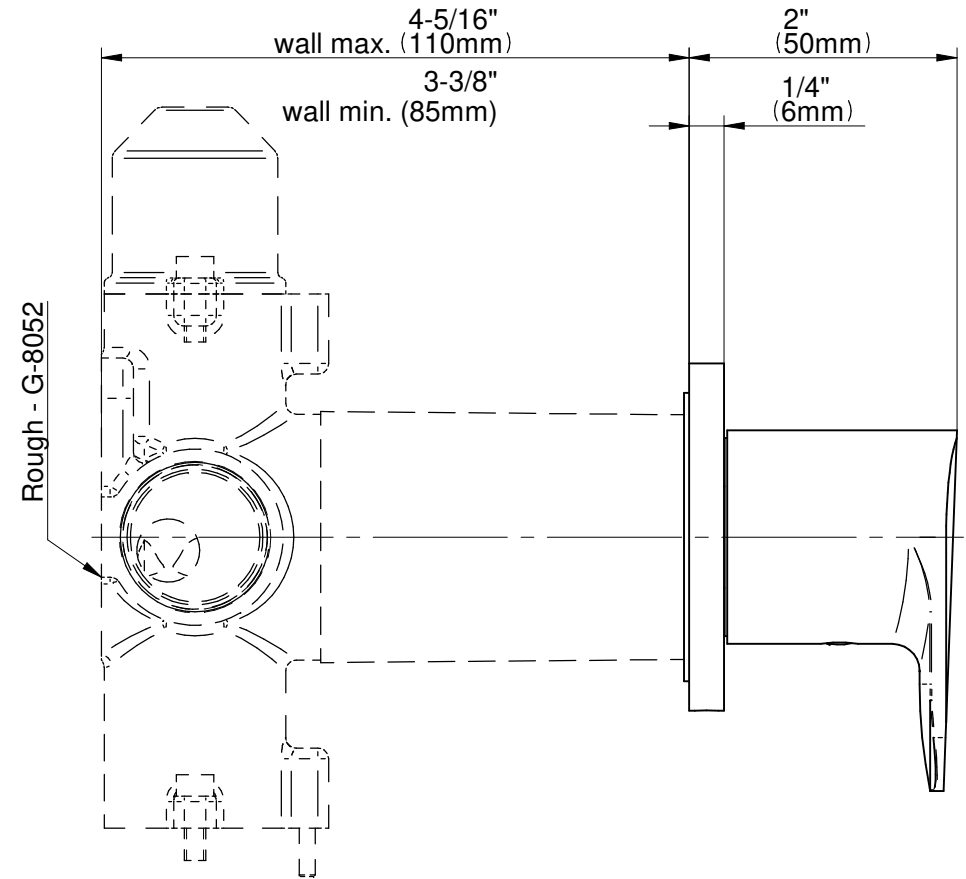

G-8068-LM59E1-T

Sento Series