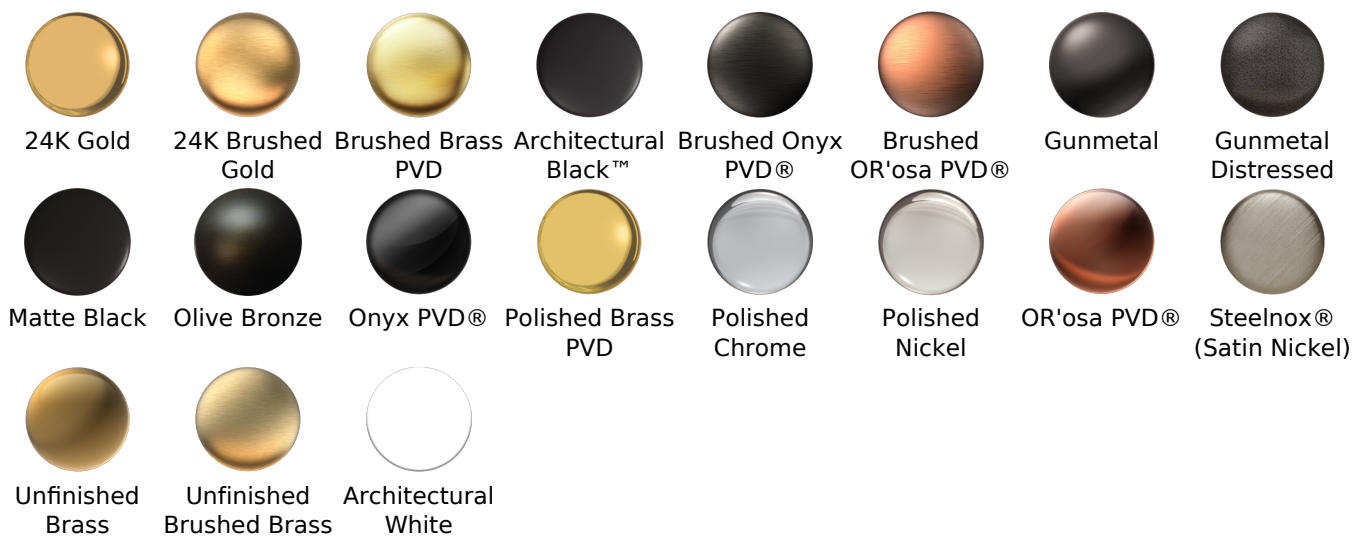

SHOWER
Contemporary Round Wall Supply
Elbow
G-8613

Information

- 1/2" NPT female thread inlet

Finishes