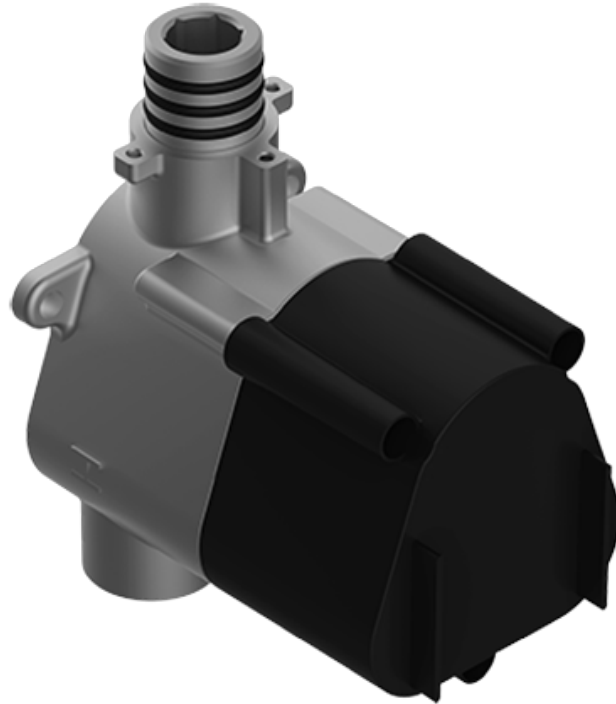

## Sento Series

SHOWER  
M-Series Stop/Volume Control  
Valve Trim with Handle

**GRAFF®**

**Information**

- Single metal handle
- Decorative trim plate
- Use with G-8076 Stop/Volume Control Rough Valve with Pass-Through or G-8077 Stop/Volume Control Rough Valve
- ADA

## Sento Series

SHOWER  
Thermostatic Rough Valve  
**G-8006**

**Information**

- 12.9 gpm @ 60 psi
- 3/4" universal inlets
- Built-in service stops
- Stacking outlet feature
- Complete serviceability from front of all units
- Supplied with protective plastic cover
- CalGreen compliant dependent on functions