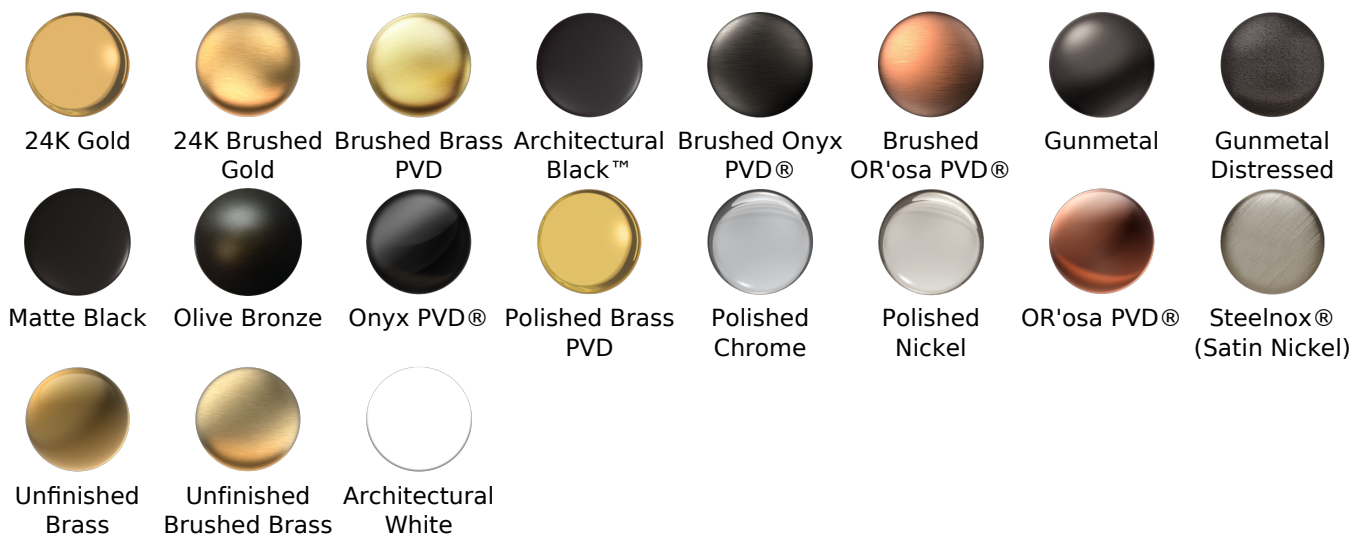

### Available Finishes

- Polished Chrome  
G-8503-PC
- Polished Nickel  
G-8503-PN
- Brushed Nickel  
G-8503-BNi
- Unfinished Brushed Brass\*  
G-8503-UBB\*
- Unfinished Brass\*  
G-8503-UB\*
- Matte Black\*  
G-8503-MBK\*
- Architectural Black\*  
G-8503-BK\*
- Architectural White\*  
G-8503-WT\*
- Steelnox (Satin Nickel)\*  
G-8503-SN\*
- Olive Brass\*  
G-8503-OB\*
- Gunmetal\*  
G-8503-GM\*
- Vintage Brushed Brass\*  
G-8503-VBB\*
- OR'osa PVD\*  
G-8503-RG\*
- Brushed OR'osa PVD\*  
G-8503-BRG\*
- Onyx PVD\*  
G-8503-OX\*
- Brushed Onyx PVD\*  
G-8503-BOX\*
- Polished Brass PVD\*  
G-8503-PB\*
- Brushed Brass PVD\*  
G-8503-BB\*
- 24K Brushed Gold\*  
G-8503-BAU\*
- 24K Gold\*  
G-8503-AU\*
- Gunmetal Distressed\*  
G-8503-GMD\*

## Finishes