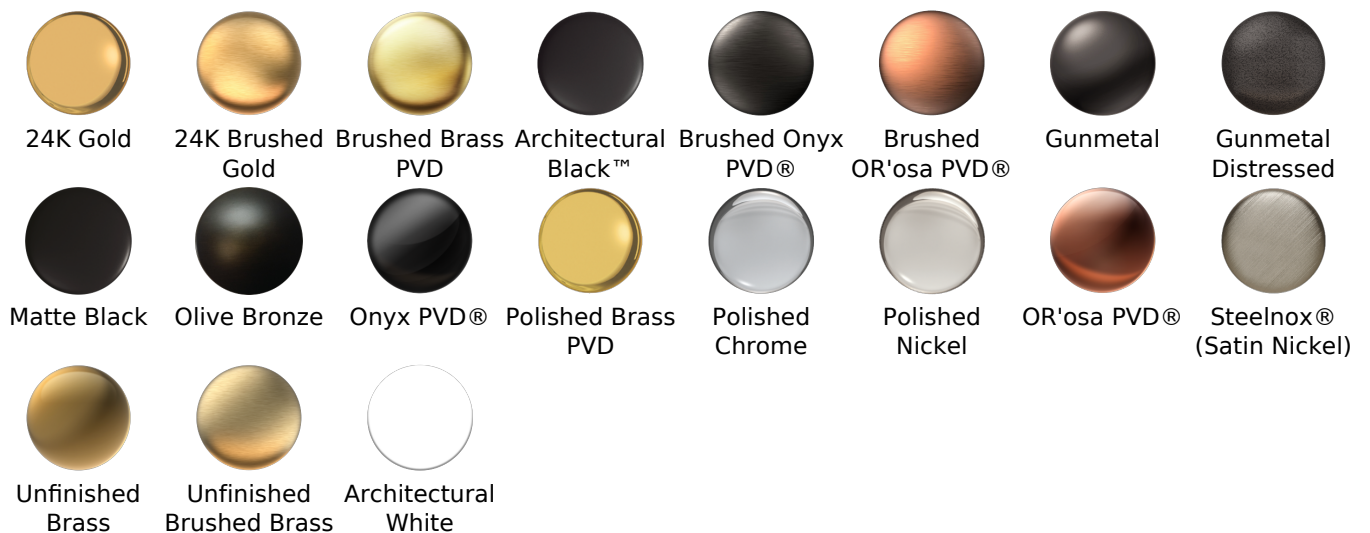

### Finishes

							
24K Gold	24K Brushed Gold	Brushed Brass PVD	Architectural Black™	Brushed Onyx PVD®	Brushed OR'osa PVD®	Gunmetal	Gunmetal Distressed
							
Matte Black	Olive Bronze	Onyx PVD®	Polished Brass PVD	Polished Chrome	Polished Nickel	OR'osa PVD®	Steelnox® (Satin Nickel)
							
Unfinished Brass	Unfinished Brushed Brass	Architectural White					

**Finishes**