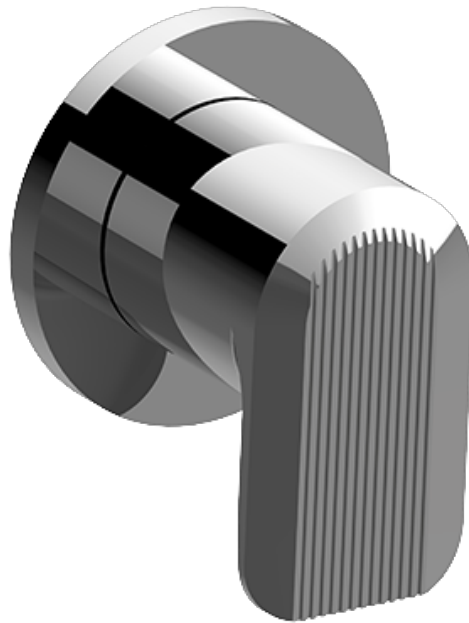

SHOWER
M-Series Full Thermostatic
Shower System
GL3.112SH-LM58E0

GRAFF®

Information

- 3/4" thermostatic valve and trim
- 3/4" stop/volume control valve and 2-way diverter valve and trims
- 8" showerhead with 12" wall-mounted shower arm
- Showerhead features no-clog, easy-clean spray nozzles
- Flush-mounted swivel body sprays (3 pieces)
- Handshower set with wall-mounted slide bar and 59" hose (PVD finishes use 59" flex hose)
- Optional extension kit
- Flow rates: showerhead \leq 1.8 max gpm, handshower \leq 1.5 max gpm, body sprays \leq 1.5 max gpm each
- ADA

SHOWER
M-Series Thermostatic Valve Trim
with Handle

Information

- Single metal handle
- Decorative trim plate
- Use with G-8006 Thermostatic Rough Valve
- ADA

Finishes

G-8037-LM58E-T

Sento Series

SHOWER
M-Series 2-Way Diverter Valve
Trim with Handle

GRAFF®

Information

- M-Series 2-Way Diverter Valve Trim with Handle
- Decorative trim plate
- Use with G-8052 2-Way Diverter Volume Control Valve WITH Off Function and Pass-Through
- ADA

Finishes

G-8068-LM58E1-T

Sento Series

SHOWER
M-Series Stop/Volume Control
Valve Trim with Handle

GRAFF®

Information

- Single metal handle
- Decorative trim plate
- Use with G-8076 Stop/Volume Control Rough Valve with Pass-Through or G-8077 Stop/Volume Control Rough Valve
- ADA