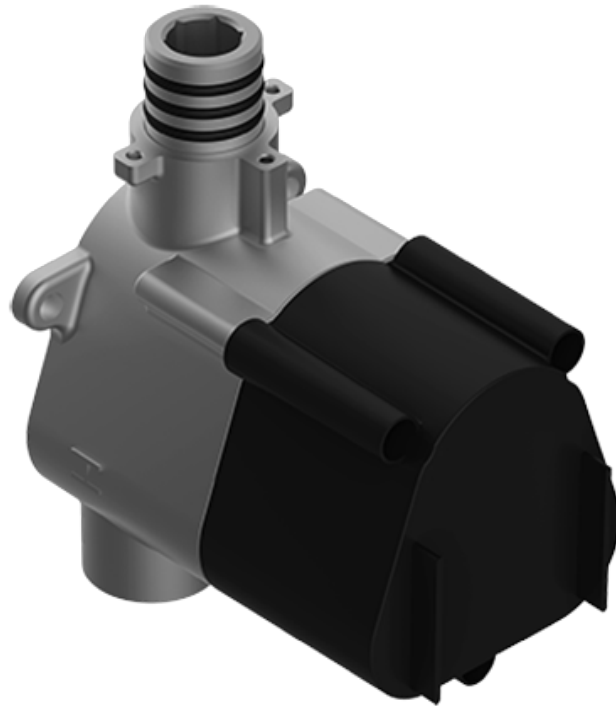

SHOWER
M-Series Full Thermostatic
Shower System
GL3.112SH-LM58E0

GRAFF®

Information

- 3/4" thermostatic valve and trim
- 3/4" stop/volume control valve and 2-way diverter valve and trims
- 8" showerhead with 12" wall-mounted shower arm
- Showerhead features no-clog, easy-clean spray nozzles
- Flush-mounted swivel body sprays (3 pieces)
- Handshower set with wall-mounted slide bar and 59" hose (PVD finishes use 59" flex hose)
- Optional extension kit
- Flow rates: showerhead \leq 1.8 max gpm, handshower \leq 1.5 max gpm, body sprays \leq 1.5 max gpm each
- ADA

SHOWER
M-Series Thermostatic Valve Trim
with Handle

Information

- Single metal handle
- Decorative trim plate
- Use with G-8006 Thermostatic Rough Valve
- ADA

Finishes

G-8037-LM58E-T

Sento Series

SHOWER
M-Series 2-Way Diverter Valve
Trim with Handle

Finishes

G-8097-LM58E1-T

Sento Series

SHOWER
 Thermostatic Rough Valve
G-8006

Information

- 12.9 gpm @ 60 psi
- 3/4" universal inlets
- Built-in service stops
- Stacking outlet feature
- Complete serviceability from front of all units
- Supplied with protective plastic cover
- CalGreen compliant dependent on functions

Finishes

G-8006

M-Series

3/4" Concealed Thermostatic Rough Valve

Product Features

- 12.9 gpm @ 60 psi
- 3/4" universal inlets
- Built-in service stops
- Stacking outlet feature
- Complete serviceability from front of all units
- Supplied with protective plastic cover
- CalGreen compliant dependent on functions