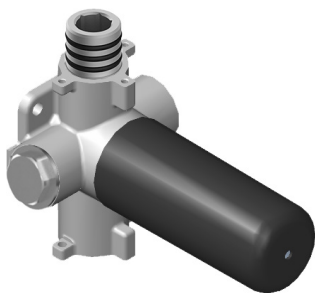

Finishes

G-8076

M-Series

Stop/Volume Control Rough Valve with Pass-Through

GRAFF[®]
CUTTING EDGE DESIGN

Product Features

- 13.2 gpm @ 60 psi
- 3/4" universal inlets/outlets with female threads
- Stacking inlet and pass-through port feature
- Supplied with protective plastic cover
- CalGreen compliant dependent on functions

www.graff-faucets.com | phone: 800-954-4723

SHOWER
8" Round Brass Showerhead
G-8449

GRAFF®

Information

- 1/4" thick
- 169 no-clog, easy-clean rubber spray nozzles
- Recommended use with ceiling shower arm
- Recommended for use at no more than 10 degrees tilt
- Showerhead flow rate ≤ 1.8 max gpm
- CALGreen