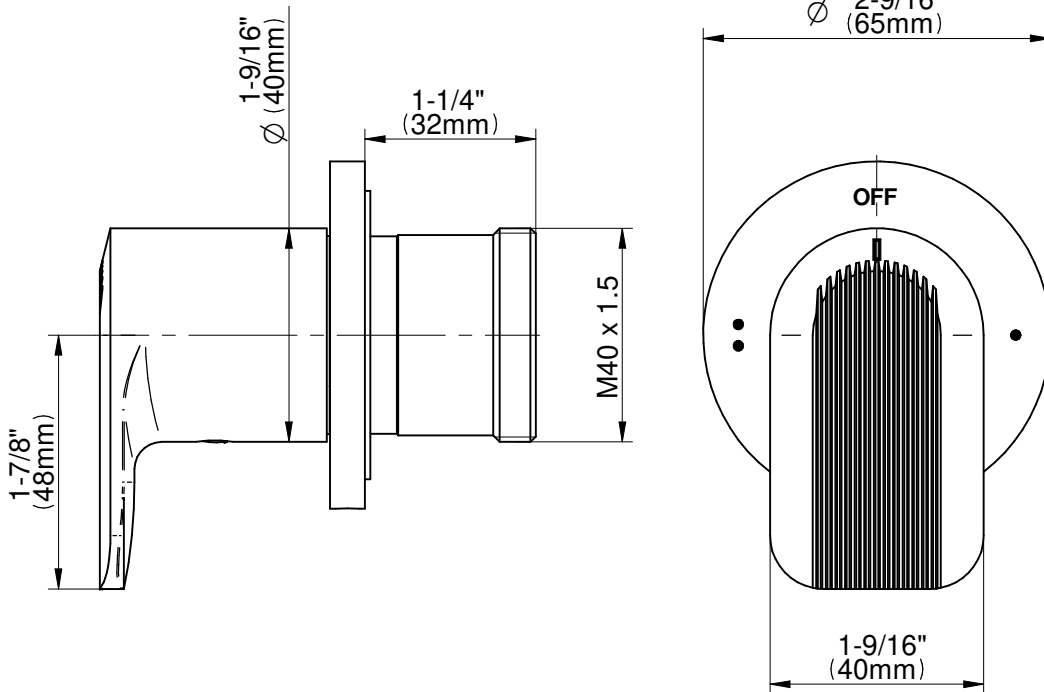

SHOWER
M-Series Full Thermostatic
Shower System
GL3.112SH-LM58E0

GRAFF®

Information

- 3/4" thermostatic valve and trim
- 3/4" stop/volume control valve and 2-way diverter valve and trims
- 8" showerhead with 12" wall-mounted shower arm
- Showerhead features no-clog, easy-clean spray nozzles
- Flush-mounted swivel body sprays (3 pieces)
- Handshower set with wall-mounted slide bar and 59" hose (PVD finishes use 59" flex hose)
- Optional extension kit
- Flow rates: showerhead \leq 1.8 max gpm, handshower \leq 1.5 max gpm, body sprays \leq 1.5 max gpm each
- ADA

SHOWER
M-Series Thermostatic Valve Trim
with Handle

Information

- Single metal handle
- Decorative trim plate
- Use with G-8006 Thermostatic Rough Valve
- ADA

Finishes

G-8037-LM58E-T

Sento Series

SHOWER
M-Series 2-Way Diverter Valve
Trim with Handle

GRAFF®

Information

- M-Series 2-Way Diverter Valve Trim with Handle
- Decorative trim plate
- Use with G-8052 2-Way Diverter Volume Control Valve WITH Off Function and Pass-Through
- ADA

Finishes

G-8068-LM58E1-T

Sento Series

SHOWER
M-Series Stop/Volume Control
Valve Trim with Handle

GRAFF®

Information

- Single metal handle
- Decorative trim plate
- Use with G-8076 Stop/Volume Control Rough Valve with Pass-Through or G-8077 Stop/Volume Control Rough Valve
- ADA