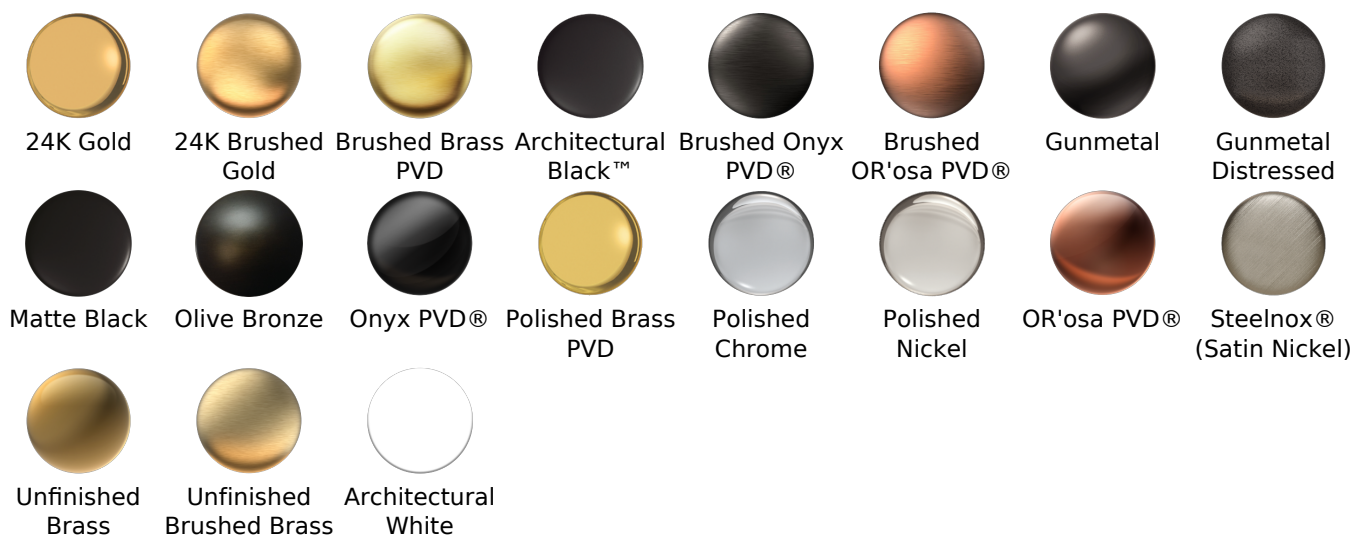

SHOWER
M-Series Thermostatic Valve Trim
with Handle

Information

- Single metal handle
- Decorative trim plate
- Use with G-8006 Thermostatic Rough Valve
- ADA

Finishes