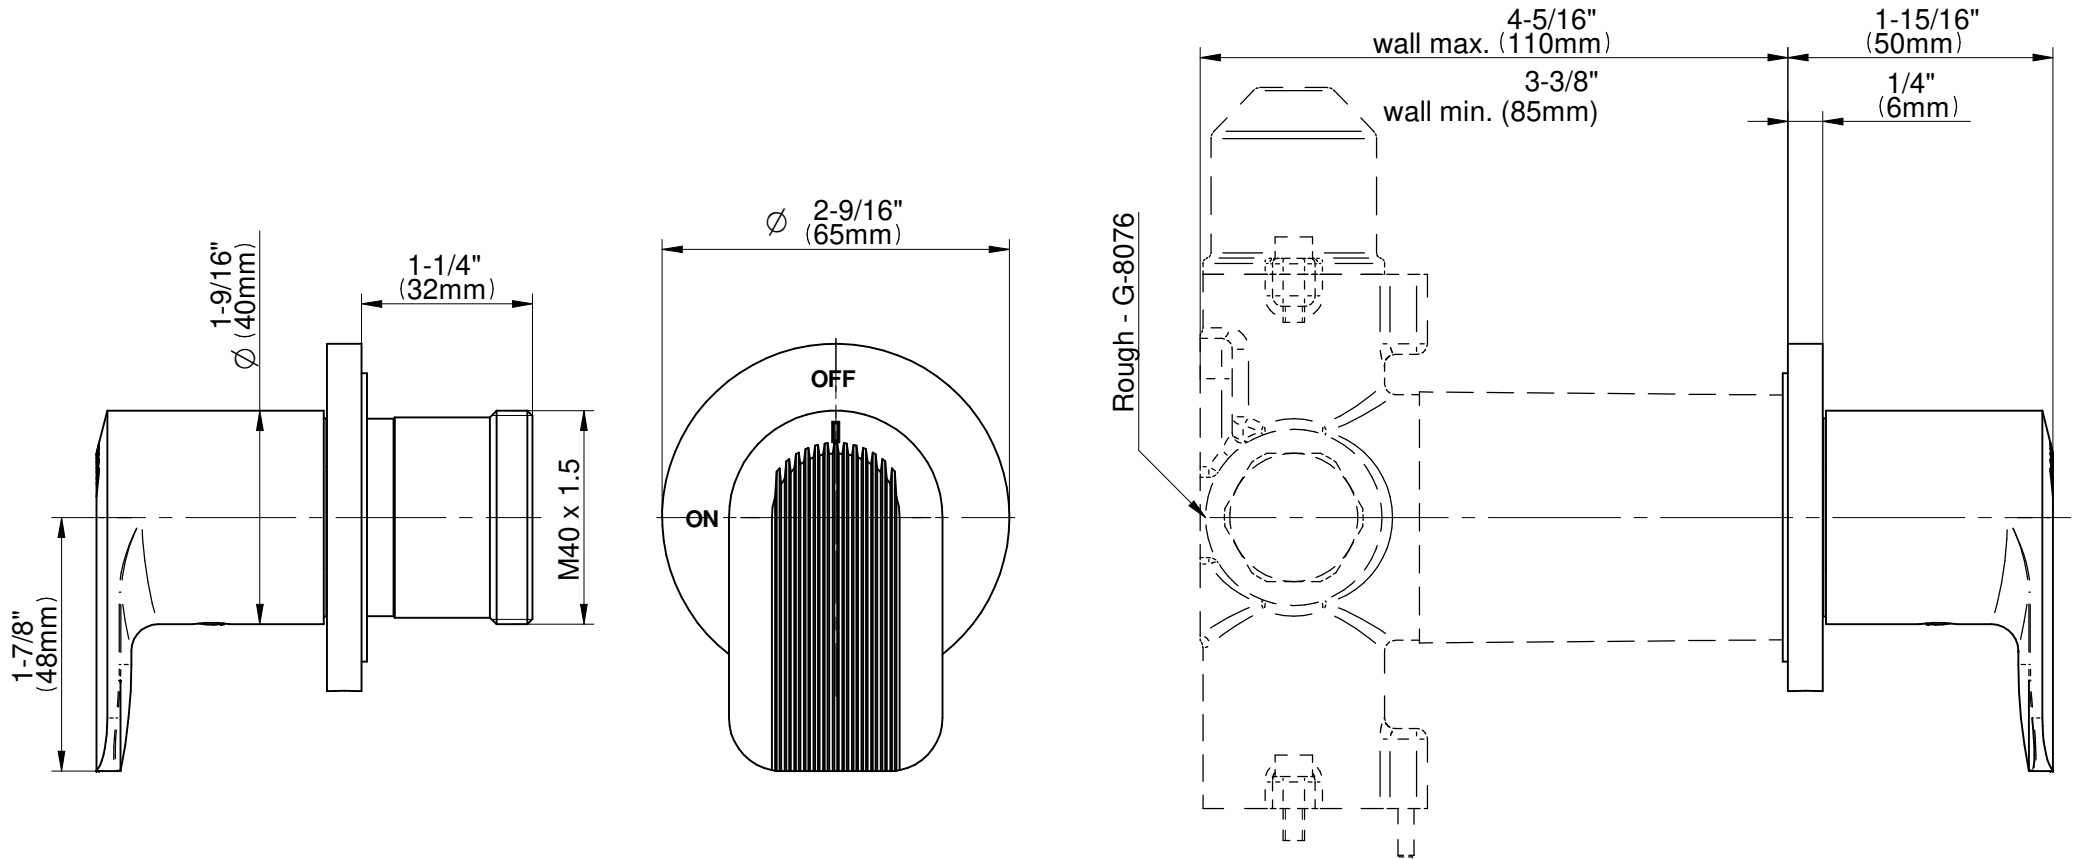

SHOWER
M-Series Full Thermostatic
Shower System
GL3.112SH-LM58E0

GRAFF®

Information

- 3/4" thermostatic valve and trim
- 3/4" stop/volume control valve and 2-way diverter valve and trims
- 8" showerhead with 12" wall-mounted shower arm
- Showerhead features no-clog, easy-clean spray nozzles
- Flush-mounted swivel body sprays (3 pieces)
- Handshower set with wall-mounted slide bar and 59" hose (PVD finishes use 59" flex hose)
- Optional extension kit
- Flow rates: showerhead \leq 1.8 max gpm, handshower \leq 1.5 max gpm, body sprays \leq 1.5 max gpm each
- ADA

Sento Series

SHOWER
M-Series Stop/Volume Control
Valve Trim with Handle

GRAFF®

Information

- Single metal handle
- Decorative trim plate
- Use with G-8076 Stop/Volume Control Rough Valve with Pass-Through or G-8077 Stop/Volume Control Rough Valve
- ADA

Finishes

G-8097-LM58E1-T

Sento Series

SHOWER
 Thermostatic Rough Valve
G-8006

Information

- 12.9 gpm @ 60 psi
- 3/4" universal inlets
- Built-in service stops
- Stacking outlet feature
- Complete serviceability from front of all units
- Supplied with protective plastic cover
- CalGreen compliant dependent on functions