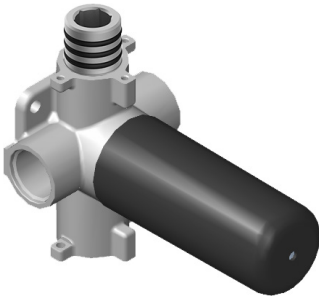

SHOWER
M-Series Thermostatic Valve Trim
with Handle

Information

- Single metal handle
- Decorative trim plate
- Use with G-8006 Thermostatic Rough Valve
- ADA

Finishes

G-8037-LM58E-T

Sento Series

SHOWER
M-Series 2-Way Diverter Valve
Trim with Handle

Finishes

G-8006

M-Series

3/4" Concealed Thermostatic Rough Valve

Product Features

- 12.9 gpm @ 60 psi
- 3/4" universal inlets
- Built-in service stops
- Stacking outlet feature
- Complete serviceability from front of all units
- Supplied with protective plastic cover
- CalGreen compliant dependent on functions

www.graff-faucets.com | phone: 800-954-4723

SHOWER
 Two-Way Diverter Volume Control
 Valve WITH Off Function and Pass-
 Through
G-8052

Information

- 11.7 gpm @ 60 psi
- 3/4" universal inlets/outlets with female threads
- Operates one function at a time
- Stacking inlet and pass-through port feature
- Supplied with protective plastic cover
- CALGreen compliant depending on functions

Finishes

Unfinished Unfinished Architectural
Brass Brushed Brass White

G-8052 M-Series
 2-Way Diverter Volume Control Valve
 WITH Off Function and Pass-Through

Product Features

- 12.1 gpm @ 60 psi
- 3/4" universal inlets/outlets with female threads
- Stacking inlet and pass-through port feature
- Supplied with protective plastic cover
- CalGreen compliant dependent on functions