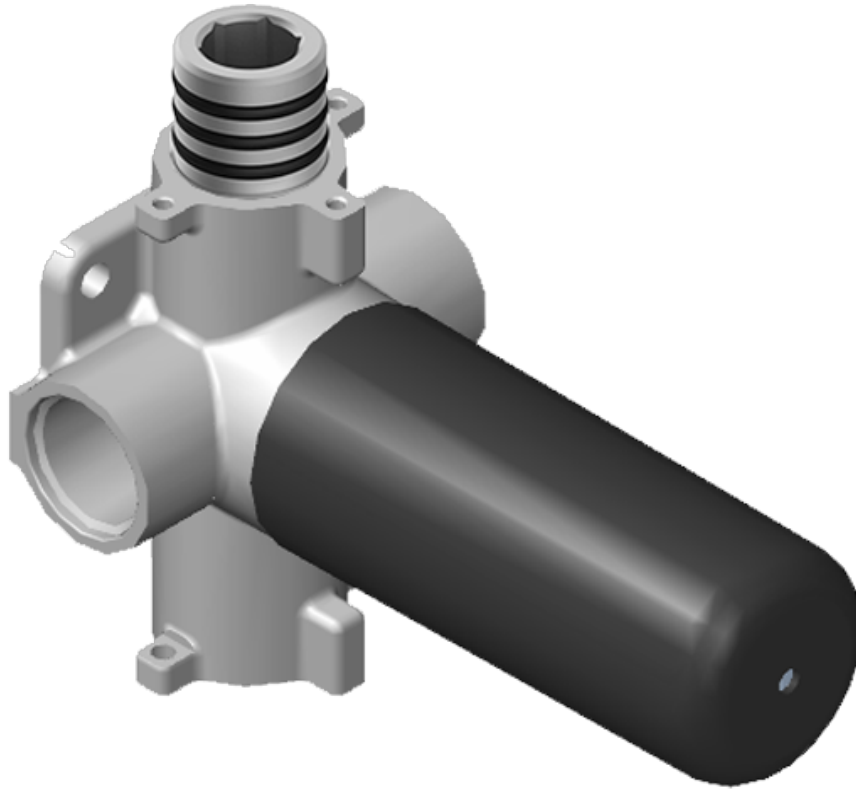

SHOWER
M-Series Full Thermostatic
Shower System
GL3.112SH-LM58E0

GRAFF®

Information

- 3/4" thermostatic valve and trim
- 3/4" stop/volume control valve and 2-way diverter valve and trims
- 8" showerhead with 12" wall-mounted shower arm
- Showerhead features no-clog, easy-clean spray nozzles
- Flush-mounted swivel body sprays (3 pieces)
- Handshower set with wall-mounted slide bar and 59" hose (PVD finishes use 59" flex hose)
- Optional extension kit
- Flow rates: showerhead \leq 1.8 max gpm, handshower \leq 1.5 max gpm, body sprays \leq 1.5 max gpm each
- ADA

SHOWER
M-Series Thermostatic Valve Trim
with Handle

Information

- Single metal handle
- Decorative trim plate
- Use with G-8006 Thermostatic Rough Valve
- ADA

Finishes

G-8037-LM58E-T

Sento Series

SHOWER
M-Series 2-Way Diverter Valve
Trim with Handle

Finishes

G-8006

M-Series

3/4" Concealed Thermostatic Rough Valve

Product Features

- 12.9 gpm @ 60 psi
- 3/4" universal inlets
- Built-in service stops
- Stacking outlet feature
- Complete serviceability from front of all units
- Supplied with protective plastic cover
- CalGreen compliant dependent on functions

www.graff-faucets.com | phone: 800-954-4723

SHOWER
 Two-Way Diverter Volume Control
 Valve WITH Off Function and Pass-
 Through
G-8052

Information

- 11.7 gpm @ 60 psi
- 3/4" universal inlets/outlets with female threads
- Operates one function at a time
- Stacking inlet and pass-through port feature
- Supplied with protective plastic cover
- CALGreen compliant depending on functions