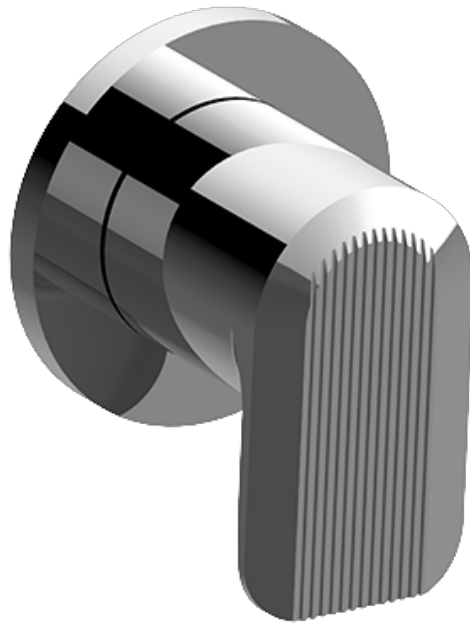

SHOWER
M-Series Full Thermostatic
Shower System
GL3.112SH-LM58E0

GRAFF®

Information

- 3/4" thermostatic valve and trim
- 3/4" stop/volume control valve and 2-way diverter valve and trims
- 8" showerhead with 12" wall-mounted shower arm
- Showerhead features no-clog, easy-clean spray nozzles
- Flush-mounted swivel body sprays (3 pieces)
- Handshower set with wall-mounted slide bar and 59" hose (PVD finishes use 59" flex hose)
- Optional extension kit
- Flow rates: showerhead \leq 1.8 max gpm, handshower \leq 1.5 max gpm, body sprays \leq 1.5 max gpm each
- ADA

SHOWER
M-Series Thermostatic Valve Trim
with Handle

Information

- Single metal handle
- Decorative trim plate
- Use with G-8006 Thermostatic Rough Valve
- ADA

Finishes

G-8037-LM58E-T

Sento Series

SHOWER
M-Series 2-Way Diverter Valve
Trim with Handle

GRAFF®

Information

- M-Series 2-Way Diverter Valve Trim with Handle
- Decorative trim plate
- Use with G-8052 2-Way Diverter Volume Control Valve WITH Off Function and Pass-Through
- ADA

Finishes

G-8068-LM58E1-T

Sento Series

SHOWER
M-Series Stop/Volume Control
Valve Trim with Handle

GRAFF®

Information

- Single metal handle
- Decorative trim plate
- Use with G-8076 Stop/Volume Control Rough Valve with Pass-Through or G-8077 Stop/Volume Control Rough Valve
- ADA