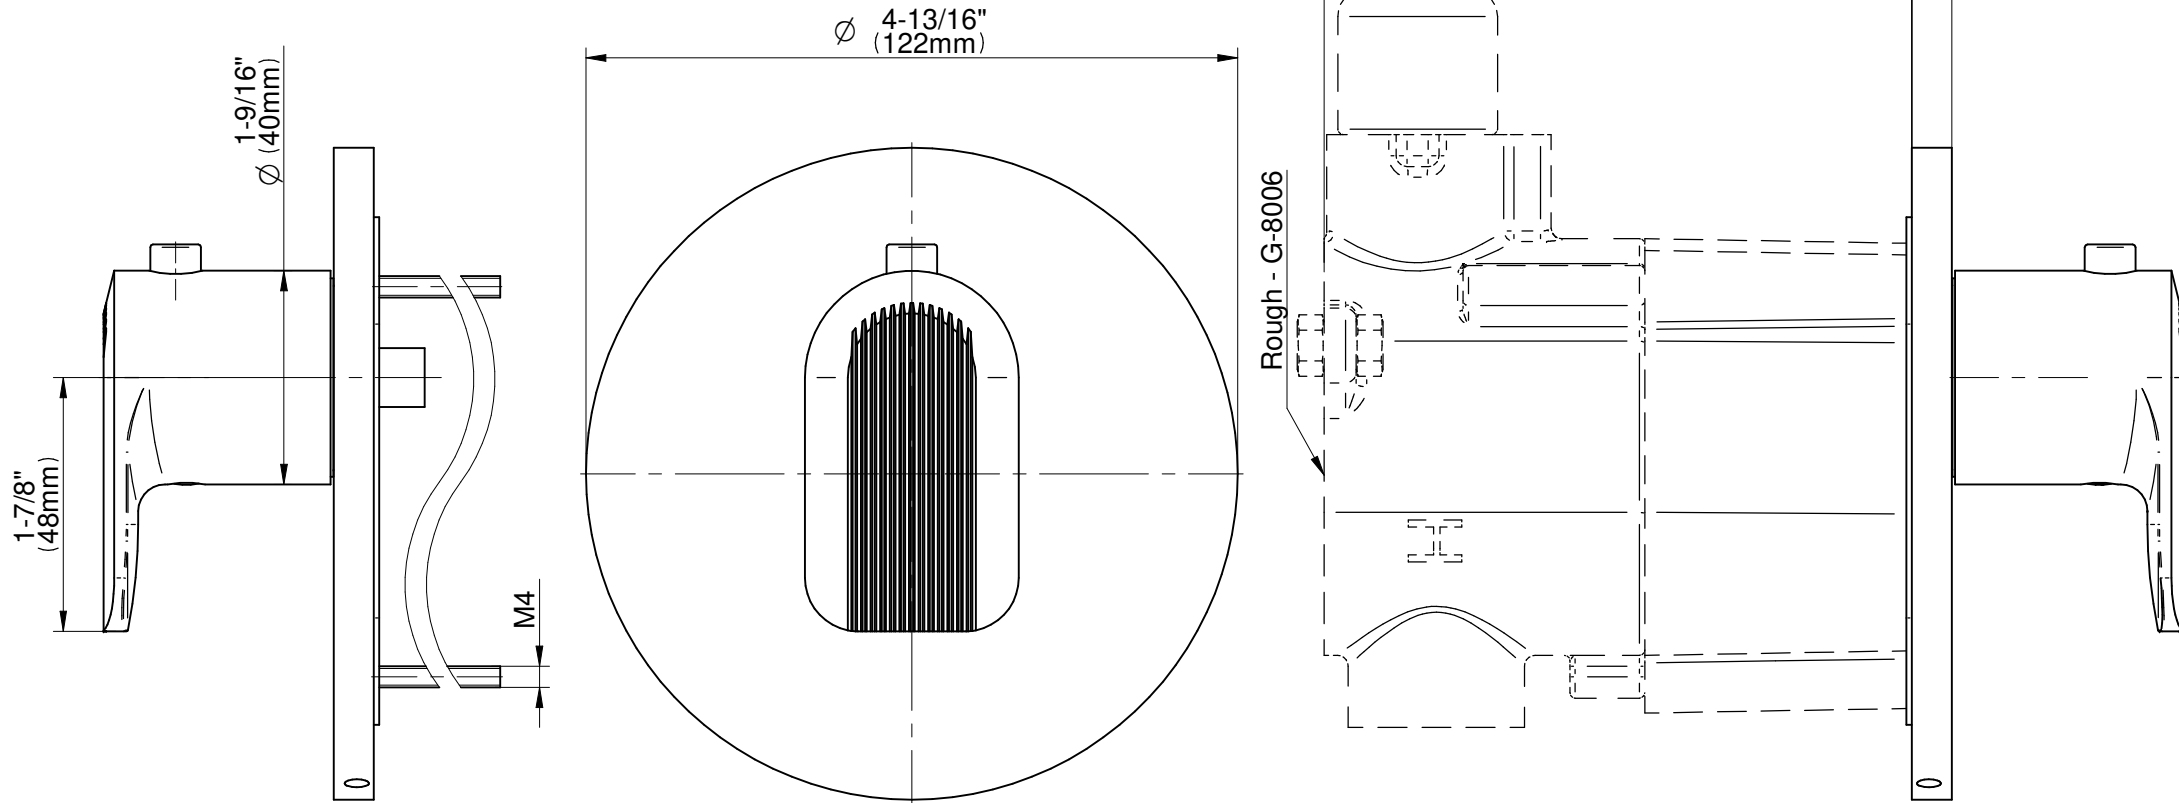

SHOWER
M-Series Full Thermostatic
Shower System
GL3.112SH-LM58E0

GRAFF®

Information

- 3/4" thermostatic valve and trim
- 3/4" stop/volume control valve and 2-way diverter valve and trims
- 8" showerhead with 12" wall-mounted shower arm
- Showerhead features no-clog, easy-clean spray nozzles
- Flush-mounted swivel body sprays (3 pieces)
- Handshower set with wall-mounted slide bar and 59" hose (PVD finishes use 59" flex hose)
- Optional extension kit
- Flow rates: showerhead \leq 1.8 max gpm, handshower \leq 1.5 max gpm, body sprays \leq 1.5 max gpm each
- ADA

SHOWER
M-Series Thermostatic Valve Trim
with Handle

Information

- Single metal handle
- Decorative trim plate
- Use with G-8006 Thermostatic Rough Valve
- ADA

Finishes

G-8037-LM58E-T

Sento Series

SHOWER
M-Series 2-Way Diverter Valve
Trim with Handle

GRAFF®

Information

- M-Series 2-Way Diverter Valve Trim with Handle
- Decorative trim plate
- Use with G-8052 2-Way Diverter Volume Control Valve WITH Off Function and Pass-Through
- ADA

Finishes

G-8068-LM58E1-T