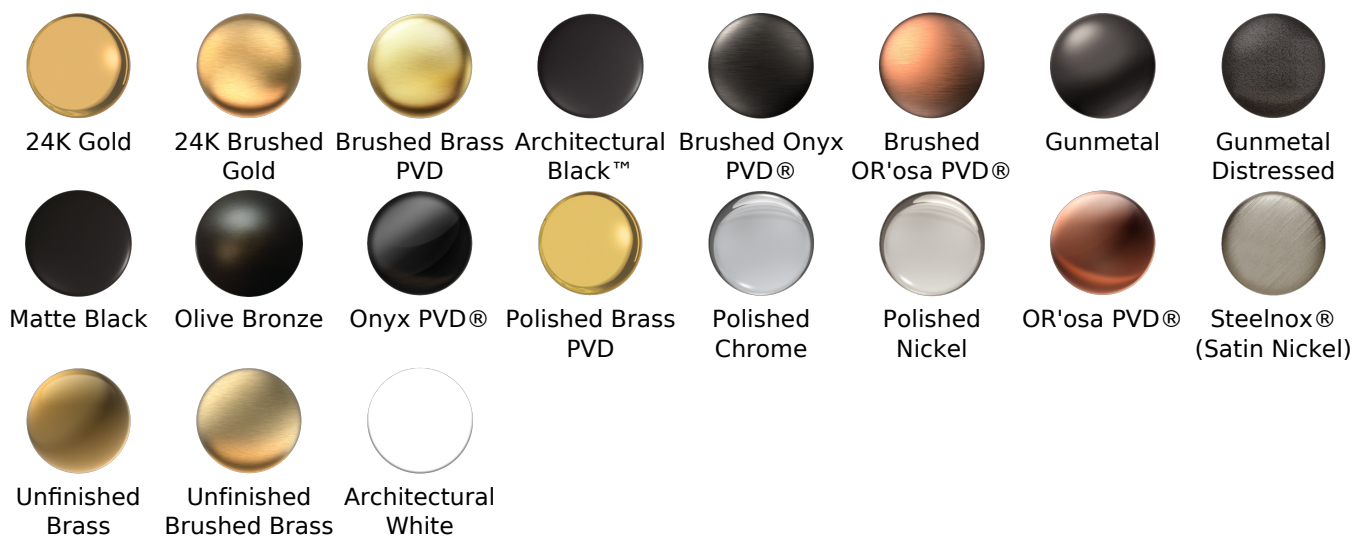

SHOWER
M-Series 2-Way Diverter Valve
Trim with Handle

GRAFF®

Information

- M-Series 2-Way Diverter Valve Trim with Handle
- Decorative trim plate
- Use with G-8052 2-Way Diverter Volume Control Valve WITH Off Function and Pass-Through
- ADA

Finishes