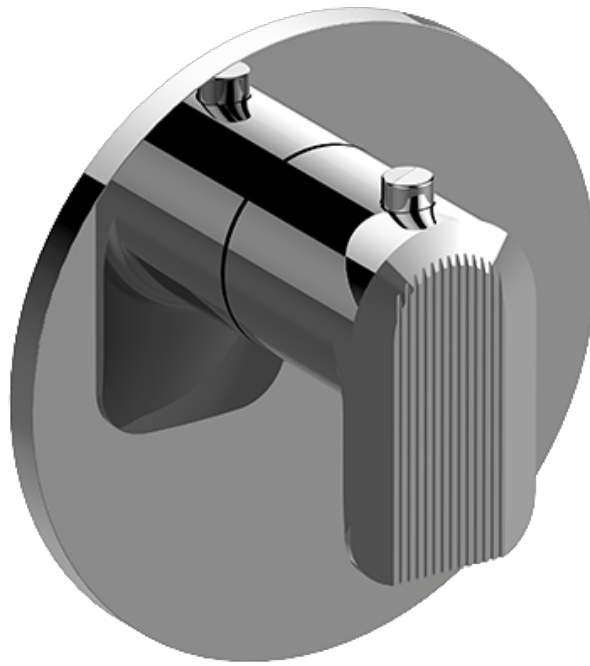

SHOWER
M-Series Full Thermostatic
Shower System
GL3.112SH-LM58E0

GRAFF®

Information

- 3/4" thermostatic valve and trim
- 3/4" stop/volume control valve and 2-way diverter valve and trims
- 8" showerhead with 12" wall-mounted shower arm
- Showerhead features no-clog, easy-clean spray nozzles
- Flush-mounted swivel body sprays (3 pieces)
- Handshower set with wall-mounted slide bar and 59" hose (PVD finishes use 59" flex hose)
- Optional extension kit
- Flow rates: showerhead \leq 1.8 max gpm, handshower \leq 1.5 max gpm, body sprays \leq 1.5 max gpm each
- ADA

SHOWER
M-Series Thermostatic Valve Trim
with Handle

Information

- Single metal handle
- Decorative trim plate
- Use with G-8006 Thermostatic Rough Valve
- ADA

Finishes

G-8037-LM58E-T

Sento Series

SHOWER
M-Series 2-Way Diverter Valve
Trim with Handle

GRAFF®

Information

- M-Series 2-Way Diverter Valve Trim with Handle
- Decorative trim plate
- Use with G-8052 2-Way Diverter Volume Control Valve WITH Off Function and Pass-Through
- ADA

Finishes

G-8068-LM58E1-T

Finishes

G-8097-LM58E1-T

Sento Series

SHOWER
 Thermostatic Rough Valve
G-8006

Information

- 12.9 gpm @ 60 psi
- 3/4" universal inlets
- Built-in service stops
- Stacking outlet feature
- Complete serviceability from front of all units
- Supplied with protective plastic cover
- CalGreen compliant dependent on functions