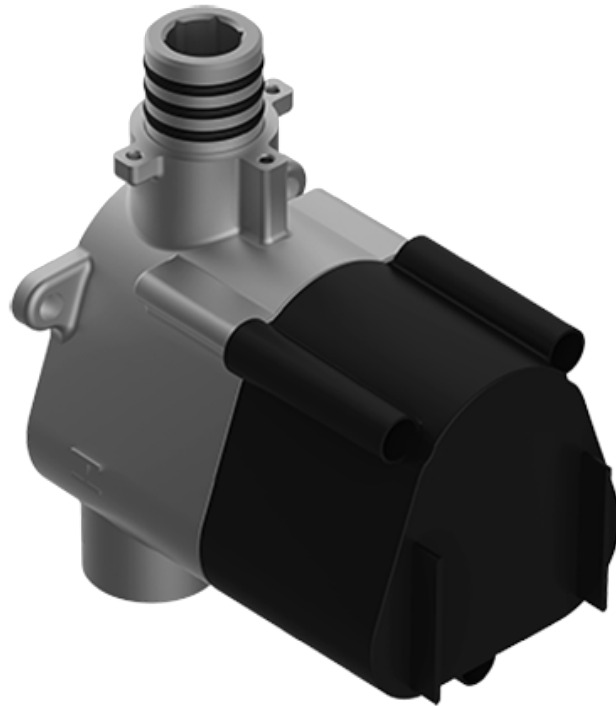

SHOWER
M-Series Full Thermostatic
Shower System
GL2.122SG-LM59E0

GRAFF®

Information

- 3/4" thermostatic valve and trim and 3-way diverter valve and trim
- 8" rain showerhead with 12" wall-mounted shower arm
- Showerhead features no-clog, easy-clean spray nozzles
- Flush-mounted swivel body sprays (3 pieces)
- Handshower set with wall bracket and 59" hose (PVD finishes use 59" flex hose)
- Optional extension kit
- Flow rates: showerhead ≤ 1.8 max gpm, handshower ≤ 1.5 max gpm, body sprays ≤ 1.5 max gpm each
- ADA

SHOWER
M-Series Thermostatic Valve Trim
with Handle

GRAFF®

Information

- Single metal handle
- Decorative trim plate
- Use with G-8006 Thermostatic Rough Valve
- ADA

Finishes

G-8037-LM59E-T

Sento Series

SHOWER
M-Series 3-Way Diverter Valve
Trim with Handle

Information

- Single metal handle
- Decorative trim plate
- Use with G-8053 3-Way Diverter Control Valve WITH Off Function
- Available Spring 2019 - call for earlier availability
- ADA

Finishes

G-8069-LM59E1-T

Sento Series

SHOWER
Thermostatic Rough Valve
G-8006

Information

- 12.9 gpm @ 60 psi
- 3/4" universal inlets
- Built-in service stops
- Stacking outlet feature
- Complete serviceability from front of all units
- Supplied with protective plastic cover
- CalGreen compliant dependent on functions