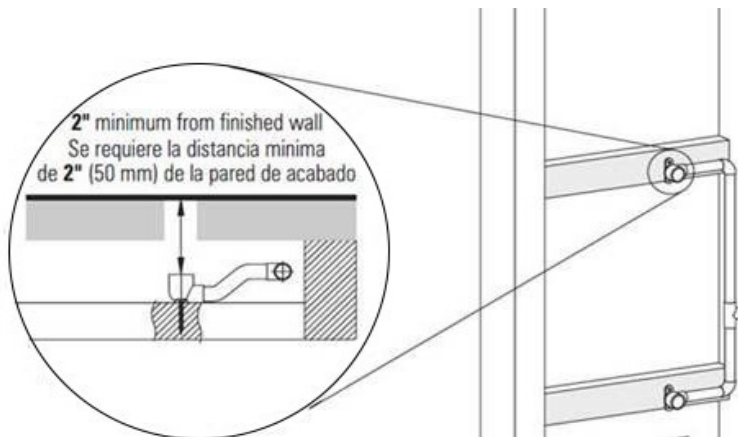

* Special order finish- call for availability