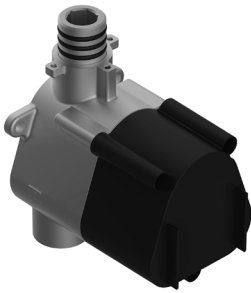

SHOWER
M-Series Full Thermostatic
Shower System
GL2.122SG-LM59E0

GRAFF®

Information

- 3/4" thermostatic valve and trim and 3-way diverter valve and trim
- 8" rain showerhead with 12" wall-mounted shower arm
- Showerhead features no-clog, easy-clean spray nozzles
- Flush-mounted swivel body sprays (3 pieces)
- Handshower set with wall bracket and 59" hose (PVD finishes use 59" flex hose)
- Optional extension kit
- Flow rates: showerhead ≤ 1.8 max gpm, handshower ≤ 1.5 max gpm, body sprays ≤ 1.5 max gpm each
- ADA

Information

- Single metal handle
- Decorative trim plate
- Use with G-8053 3-Way Diverter Control Valve WITH Off Function
- Available Spring 2019 - call for earlier availability
- ADA

Finishes

G-8069-LM59E1-T

Sento Series

SHOWER
Thermostatic Rough Valve
G-8006

Information

- 12.9 gpm @ 60 psi
- 3/4" universal inlets
- Built-in service stops
- Stacking outlet feature
- Complete serviceability from front of all units
- Supplied with protective plastic cover
- CalGreen compliant dependent on functions

Finishes

G-8006

M-Series

3/4" Concealed Thermostatic Rough Valve

Product Features

- 12.9 gpm @ 60 psi
- 3/4" universal inlets
- Built-in service stops
- Stacking outlet feature
- Complete serviceability from front of all units
- Supplied with protective plastic cover
- CalGreen compliant dependent on functions