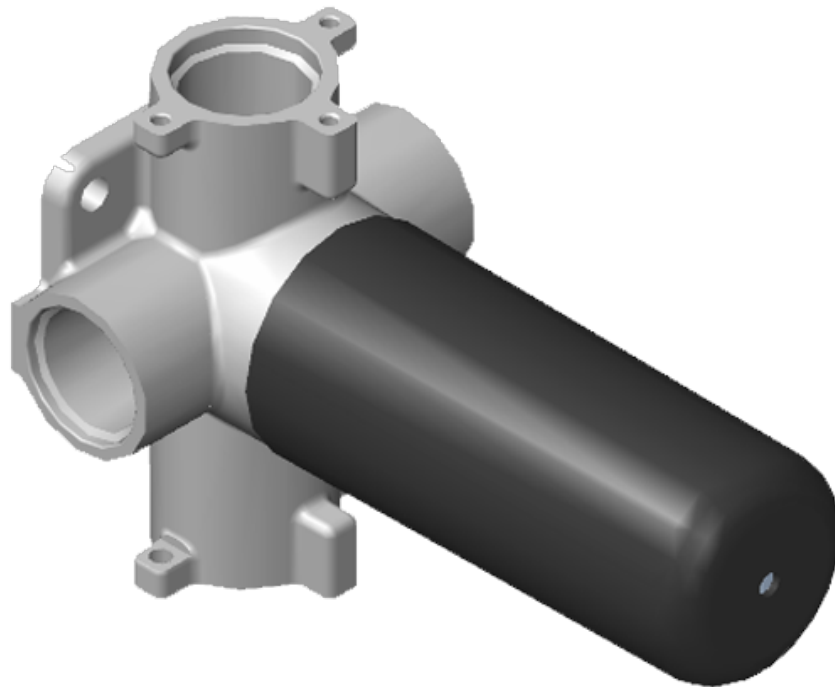

SHOWER
M-Series Full Thermostatic
Shower System
GL2.122SG-LM59E0

GRAFF®

Information

- 3/4" thermostatic valve and trim and 3-way diverter valve and trim
- 8" rain showerhead with 12" wall-mounted shower arm
- Showerhead features no-clog, easy-clean spray nozzles
- Flush-mounted swivel body sprays (3 pieces)
- Handshower set with wall bracket and 59" hose (PVD finishes use 59" flex hose)
- Optional extension kit
- Flow rates: showerhead ≤ 1.8 max gpm, handshower ≤ 1.5 max gpm, body sprays ≤ 1.5 max gpm each
- ADA

Sento Series

SHOWER
Thermostatic Rough Valve
G-8006

Information

- 12.9 gpm @ 60 psi
- 3/4" universal inlets
- Built-in service stops
- Stacking outlet feature
- Complete serviceability from front of all units
- Supplied with protective plastic cover
- CalGreen compliant dependent on functions

Finishes

G-8006

M-Series

3/4" Concealed Thermostatic Rough Valve

Product Features

- 12.9 gpm @ 60 psi
- 3/4" universal inlets
- Built-in service stops
- Stacking outlet feature
- Complete serviceability from front of all units
- Supplied with protective plastic cover
- CalGreen compliant dependent on functions

www.graff-faucets.com | phone: 800-954-4723

SHOWER
 Three-Way Diverter Control Valve
 WITH Off Function (No Pass-
 Through)
G-8053

Information

- ~11.4 gpm @ 60 psi
- 3/4" universal inlets/outlets with female threads
- Operates one function at a time
- Stacking inlet feature
- Supplied with protective plastic cover
- CALGreen compliant depending on functions