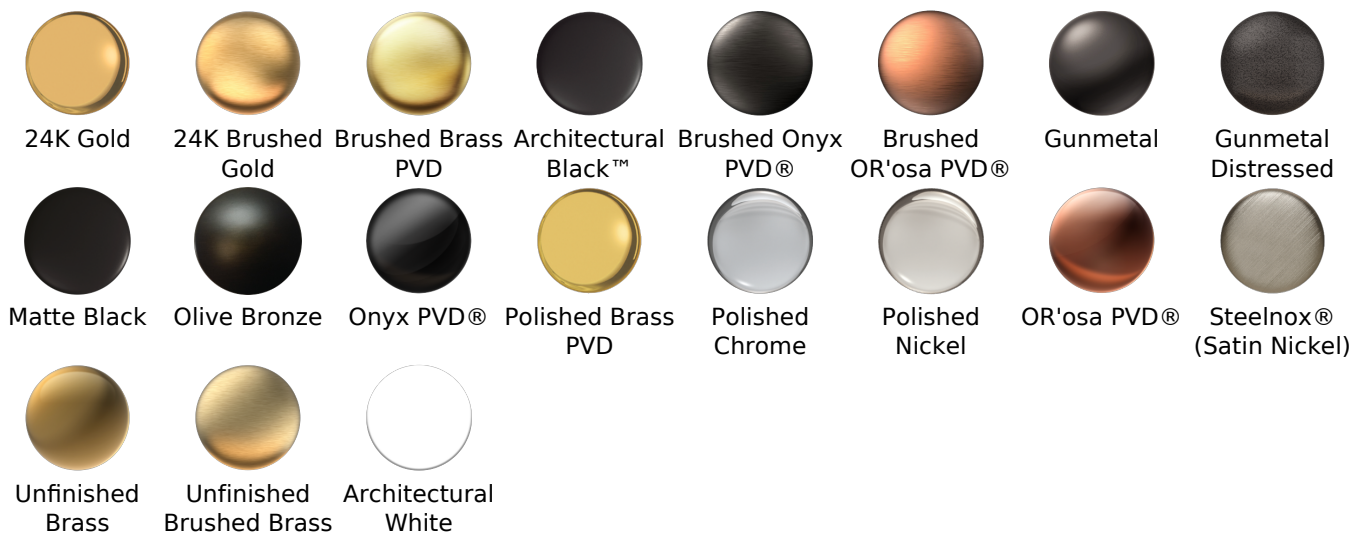

SHOWER
Contemporary Flush Mount Body
Spray w/ Solid Brass Swivel Head
G-8495

Information

- 12 no-clog, easy-clean silicon jets
- Metal ball-joint allows for 18° angle adjustment of body spray
- Brass wall escutcheon and flush-mounted trim
- 1/2" NPT female thread inlet
- Body spray flow rate ≤ 1.5 max gpm

Finishes