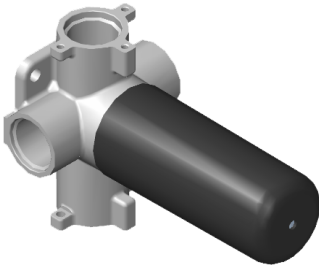

Finishes

G-8006

M-Series

3/4" Concealed Thermostatic Rough Valve

Product Features

- 12.9 gpm @ 60 psi
- 3/4" universal inlets
- Built-in service stops
- Stacking outlet feature
- Complete serviceability from front of all units
- Supplied with protective plastic cover
- CalGreen compliant dependent on functions

www.graff-faucets.com | phone: 800-954-4723

SHOWER
 Three-Way Diverter Control Valve
 WITH Off Function (No Pass-
 Through)
G-8053

Information

- ~11.4 gpm @ 60 psi
- 3/4" universal inlets/outlets with female threads
- Operates one function at a time
- Stacking inlet feature
- Supplied with protective plastic cover
- CALGreen compliant depending on functions

Finishes

Unfinished Unfinished Architectural
Brass Brushed Brass White

G-8053

M-Series

3-Way Diverter Control Valve WITH Off Function (No Pass-Through)

GRAFF[®]
CUTTING EDGE DESIGN

Product Features

- 3/4" universal inlets/outlets with female threads
- Stacking inlet feature
- Supplied with protective plastic cover
- CalGreen compliant dependent on functions

www.graff-faucets.com | phone: 800-954-4723

SHOWER
8" Round Brass Showerhead
G-8449

GRAFF®

Information

- 1/4" thick
- 169 no-clog, easy-clean rubber spray nozzles
- Recommended use with ceiling shower arm
- Recommended for use at no more than 10 degrees tilt
- Showerhead flow rate ≤ 1.8 max gpm
- CALGreen