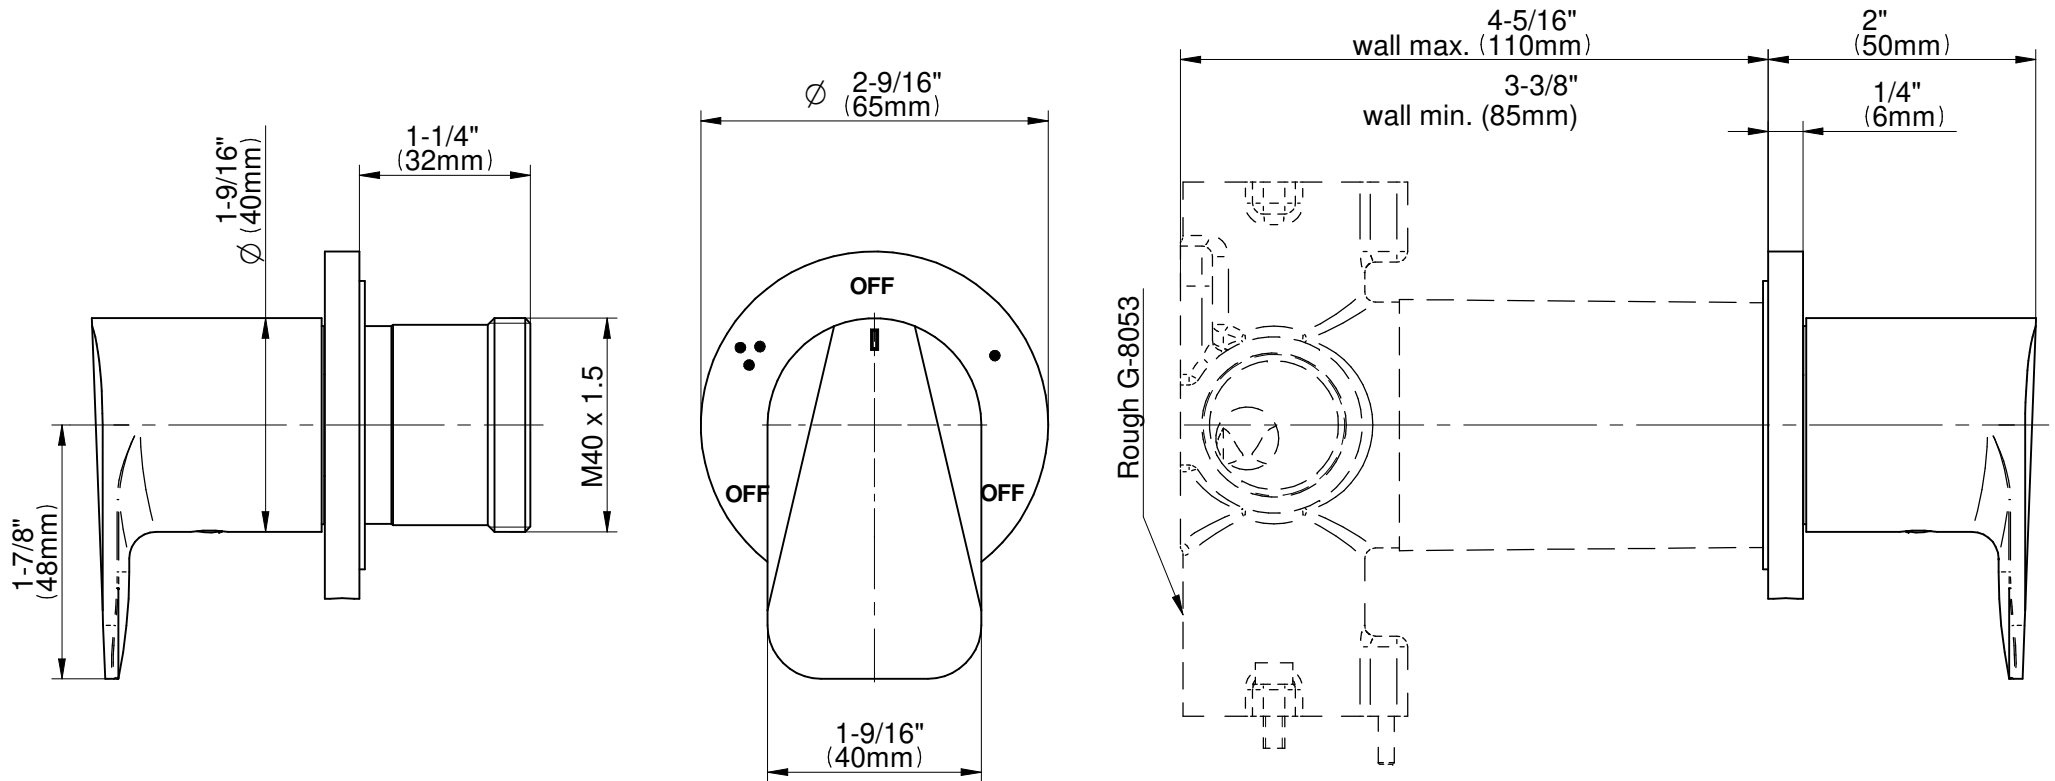

SHOWER
M-Series Full Thermostatic
Shower System
GL2.122SG-LM59E0

GRAFF®

Information

- 3/4" thermostatic valve and trim and 3-way diverter valve and trim
- 8" rain showerhead with 12" wall-mounted shower arm
- Showerhead features no-clog, easy-clean spray nozzles
- Flush-mounted swivel body sprays (3 pieces)
- Handshower set with wall bracket and 59" hose (PVD finishes use 59" flex hose)
- Optional extension kit
- Flow rates: showerhead ≤ 1.8 max gpm, handshower ≤ 1.5 max gpm, body sprays ≤ 1.5 max gpm each
- ADA

SHOWER
M-Series Thermostatic Valve Trim
with Handle

GRAFF®

Information

- Single metal handle
- Decorative trim plate
- Use with G-8006 Thermostatic Rough Valve
- ADA

Finishes

G-8037-LM59E-T

Sento Series

SHOWER
M-Series 3-Way Diverter Valve
Trim with Handle

Information

- Single metal handle
- Decorative trim plate
- Use with G-8053 3-Way Diverter Control Valve WITH Off Function
- Available Spring 2019 - call for earlier availability
- ADA

Finishes

G-8069-LM59E1-T

Sento Series

SHOWER
Thermostatic Rough Valve
G-8006

Information

- 12.9 gpm @ 60 psi
- 3/4" universal inlets
- Built-in service stops
- Stacking outlet feature
- Complete serviceability from front of all units
- Supplied with protective plastic cover
- CalGreen compliant dependent on functions