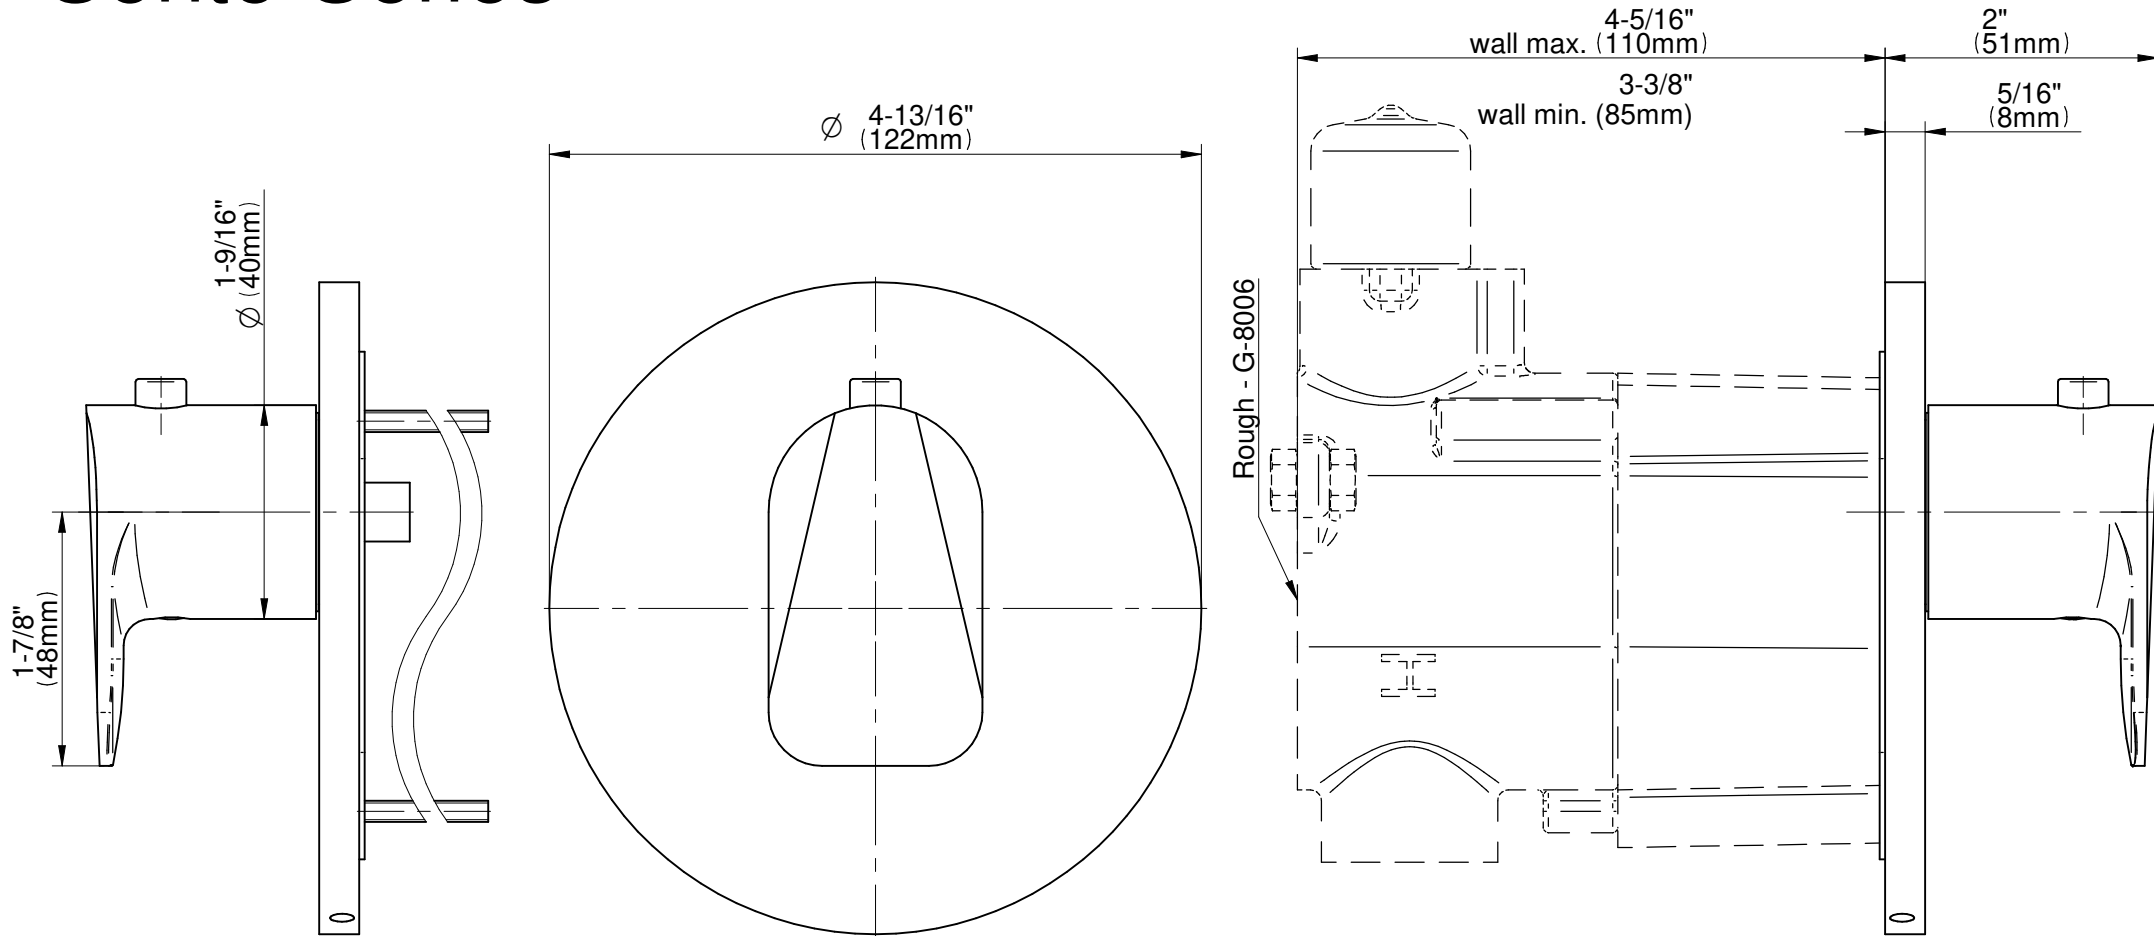

SHOWER
M-Series Full Thermostatic
Shower System
GL2.122SG-LM59E0

GRAFF®

Information

- 3/4" thermostatic valve and trim and 3-way diverter valve and trim
- 8" rain showerhead with 12" wall-mounted shower arm
- Showerhead features no-clog, easy-clean spray nozzles
- Flush-mounted swivel body sprays (3 pieces)
- Handshower set with wall bracket and 59" hose (PVD finishes use 59" flex hose)
- Optional extension kit
- Flow rates: showerhead ≤ 1.8 max gpm, handshower ≤ 1.5 max gpm, body sprays ≤ 1.5 max gpm each
- ADA

SHOWER
M-Series Thermostatic Valve Trim
with Handle

GRAFF®

Information

- Single metal handle
- Decorative trim plate
- Use with G-8006 Thermostatic Rough Valve
- ADA

Finishes

G-8037-LM59E-T

Sento Series

SHOWER
M-Series 3-Way Diverter Valve
Trim with Handle