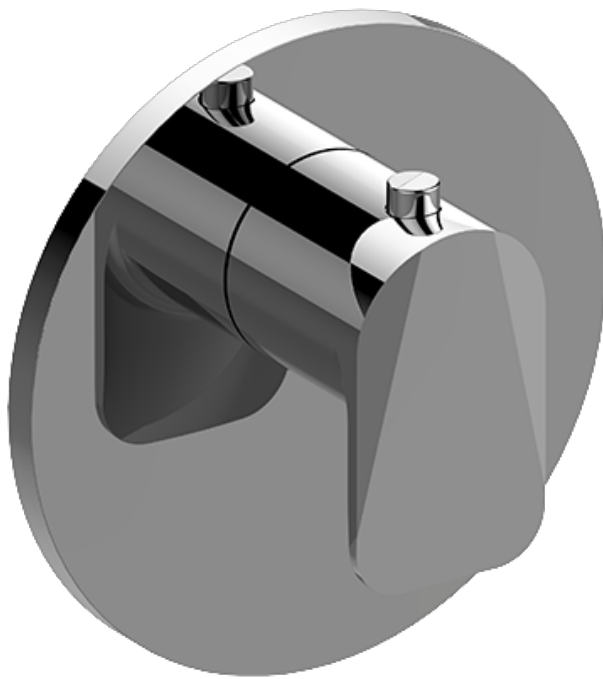

SHOWER
M-Series Full Thermostatic
Shower System
GL2.122SG-LM59E0

GRAFF®

Information

- 3/4" thermostatic valve and trim and 3-way diverter valve and trim
- 8" rain showerhead with 12" wall-mounted shower arm
- Showerhead features no-clog, easy-clean spray nozzles
- Flush-mounted swivel body sprays (3 pieces)
- Handshower set with wall bracket and 59" hose (PVD finishes use 59" flex hose)
- Optional extension kit
- Flow rates: showerhead ≤ 1.8 max gpm, handshower ≤ 1.5 max gpm, body sprays ≤ 1.5 max gpm each
- ADA

SHOWER
M-Series Thermostatic Valve Trim
with Handle

GRAFF®

Information

- Single metal handle
- Decorative trim plate
- Use with G-8006 Thermostatic Rough Valve
- ADA

Finishes

G-8037-LM59E-T

Sento Series

SHOWER
M-Series 3-Way Diverter Valve
Trim with Handle

Information

- Single metal handle
- Decorative trim plate
- Use with G-8053 3-Way Diverter Control Valve WITH Off Function
- Available Spring 2019 - call for earlier availability
- ADA

Finishes

G-8069-LM59E1-T

Sento Series

SHOWER
Thermostatic Rough Valve
G-8006

Information

- 12.9 gpm @ 60 psi
- 3/4" universal inlets
- Built-in service stops
- Stacking outlet feature
- Complete serviceability from front of all units
- Supplied with protective plastic cover
- CalGreen compliant dependent on functions