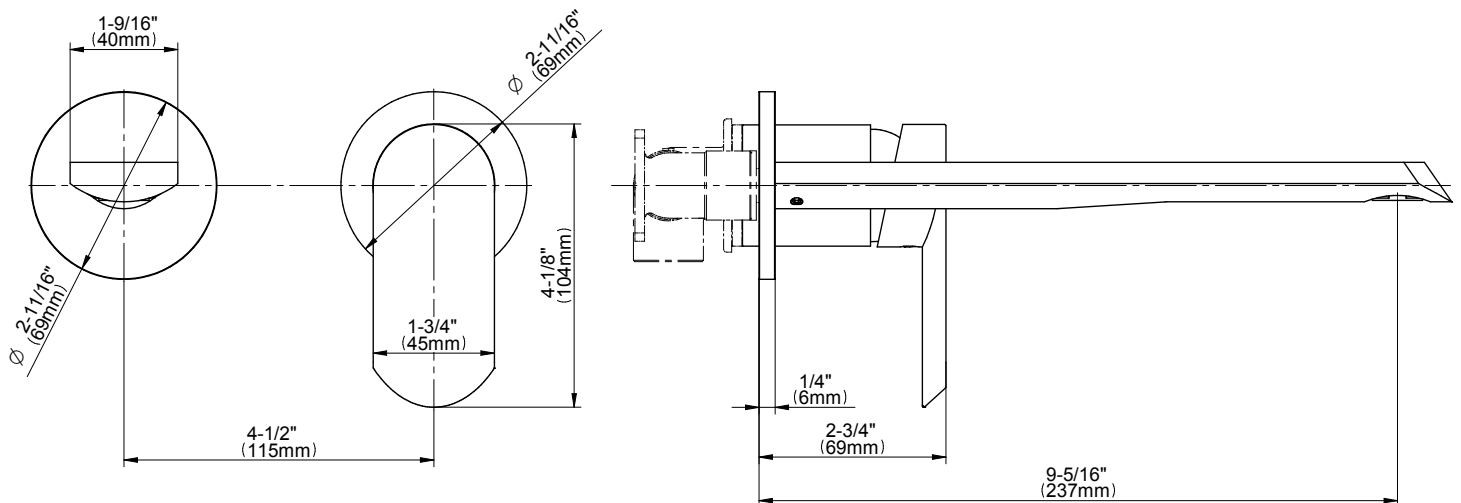

The measurements shown are for reference only. Products and specifications shown are subject to change without notice. Revised 11/2017

www.graff-designs.com | phone: 800-954-4723