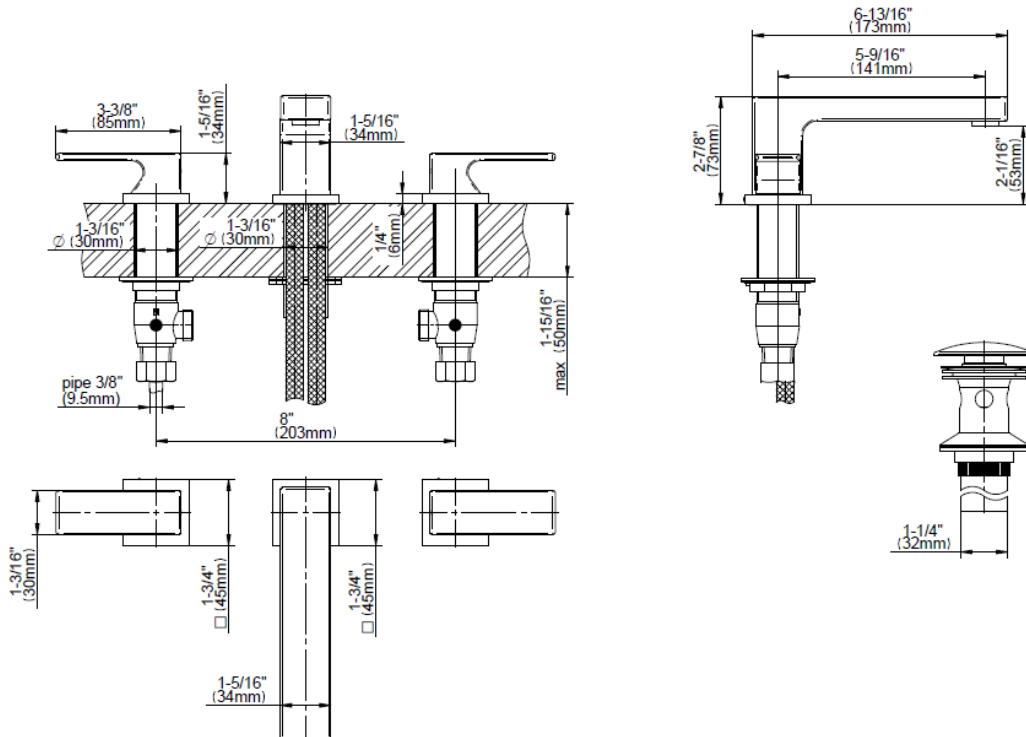

Warranty

- Limited lifetime warranty

For complete warranty information go to
<https://www.graff-faucets.com/en/info/faqs>