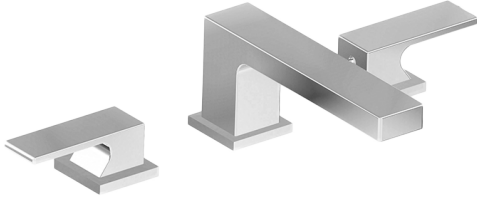

# G-11210-LM55B

Incanto Collection

Widespread Lavatory Faucet

**GRAFF**<sup>®</sup>  
CUTTING EDGE DESIGN

## Product Features

- Installs on 8" centers
- Aerated flow rate  
≤1.2 max gpm
- 1-11/32" hole cutout (x3)
- Swivel aerator
- Includes push-top umbrella  
pop-up drain with overflow